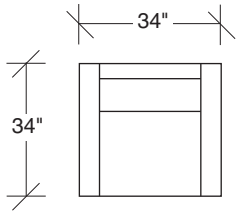

855-103
CHAIR