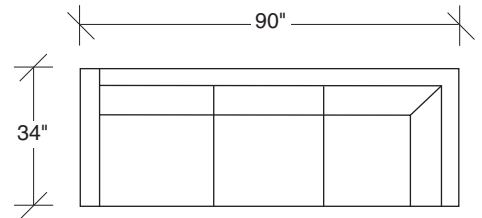

855-307
LAF / RIGHT CORNER SOFA