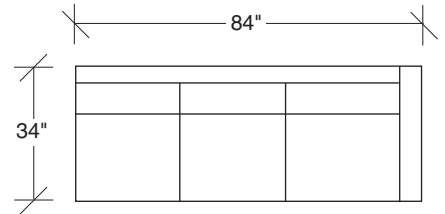

855-302
RAF SOFA