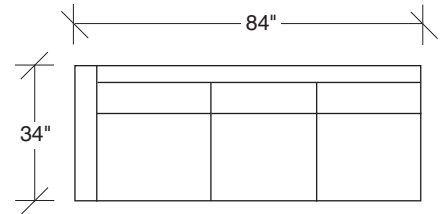

No. 855-411 LEFT CORNER/RIGHT CHAISE

W 110 D 34 H 26 in.

Seat depth 22 in.

Seat height 17 in.

Round chrome plated steel legs standard, wood legs also available in full range of finish options.
Throw pillows optional. Must specify.

PALETTE
PARLOR

www.paletteandparlor.com

855-103
CHAIR

855-203
LOVESEAT

855-303
SOFA

855-000
OTTOMAN

855-401
LEFT CHAISE /
RIGHT CORNER LOVESEAT

855-301
LAF SOFA

Scale 1/4" = 1'0"
All upholstery sizes are approximate

**PALETTE
PARLOR**

www.paletteandparlor.com

**Design Classic II
855 - Series**

Scale 1/4" = 1'0"

All upholstery sizes are approximate