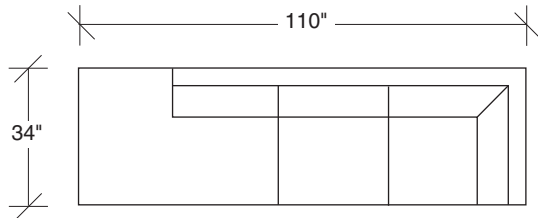

855-410
LEFT CHAISE / RIGHT CORNER SOFA