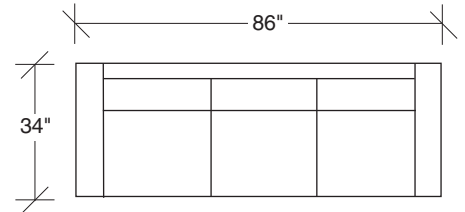

No. 855-411 LEFT CORNER/RIGHT CHAISE

W 110 D 34 H 26 in.

Seat depth 22 in.

Seat height 17 in.

Round chrome plated steel legs standard, wood legs also available in full range of finish options.
Throw pillows optional. Must specify.

PALETTE
PARLOR

www.paletteandparlor.com

855-103
CHAIR

855-203
LOVESEAT

855-303
SOFA

855-000
OTTOMAN

855-401
LEFT CHAISE /
RIGHT CORNER LOVESEAT

855-301
LAF SOFA

Scale 1/4" = 1'0"
All upholstery sizes are approximate

**PALETTE
PARLOR**

www.paletteandparlor.com

**Design Classic II
855 - Series**

Scale 1/4" = 1'0"

All upholstery sizes are approximate