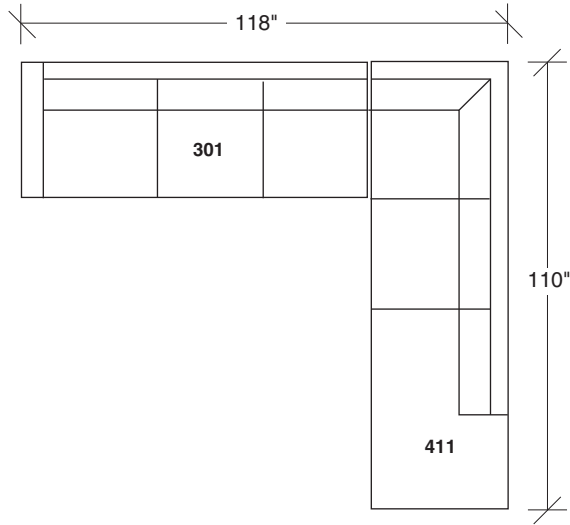

Design Classic II

No. 855-301 LAF SOFA

W 84 D 34 H 26 in.

Seat depth 22 in.

Seat height 17 in.

Arm height 26 in.

Arm width 3½ in.

Height to top of back cushion 32 in.

No. 855-411 LEFT CORNER/RIGHT CHAISE

W 110 D 34 H 26 in.

Seat depth 22 in.

Seat height 17 in.

Round chrome plated steel legs standard, wood legs also available in full range of finish options.
Throw pillows optional. Must specify.

855-402
RIGHT CHAISE /
LEFT CORNER LOVESEAT

855-302
RAF SOFA

855-410
LEFT CHAISE / RIGHT CORNER SOFA

855-307
LAF / RIGHT CORNER SOFA

855-411
LEFT CORNER / RIGHT CHAISE SOFA

855-306
RAF / LEFT CORNER SOFA

Design Classic II
855 - Series

Scale 1/4" = 1'0"
All upholstery sizes are approximate

**PALETTE
PARLOR**

www.paletteandparlor.com

**Design Classic II
855 - Series**

Scale 1/4" = 1'0"

All upholstery sizes are approximate