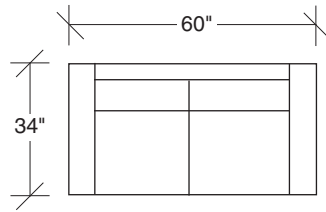

855-203
LOVESEAT