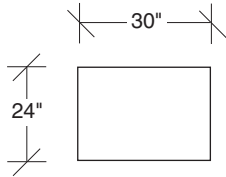

No. 855-411 LEFT CORNER/RIGHT CHAISE

W 110 D 34 H 26 in.

Seat depth 22 in.

Seat height 17 in.

Round chrome plated steel legs standard, wood legs also available in full range of finish options.
Throw pillows optional. Must specify.

PALETTE
PARLOR

www.paletteandparlor.com

855-103
CHAIR

855-203
LOVESEAT

855-303
SOFA

855-000
OTTOMAN

855-401
LEFT CHAISE /
RIGHT CORNER LOVESEAT

855-301
LAF SOFA

Scale 1/4" = 1'0"
All upholstery sizes are approximate

**PALETTE
PARLOR**

www.paletteandparlor.com

**Design Classic II
855 - Series**

Scale 1/4" = 1'0"

All upholstery sizes are approximate