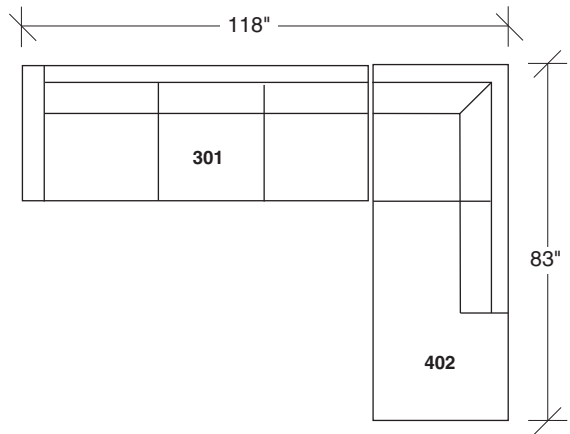

Design Classic II

No. 855-301 LAF SOFA

W 84 D 34 H 26 in.

Seat depth 22 in.

Seat height 17 in.

Arm height 26 in.

Arm width 3½ in.

Height to top of back cushion 32 in.

No. 855-411 LEFT CORNER/RIGHT CHAISE

W 110 D 34 H 26 in.

Seat depth 22 in.

Seat height 17 in.

Round chrome plated steel legs standard, wood legs also available in full range of finish options.
Throw pillows optional. Must specify.

855-402
RIGHT CHAISE /
LEFT CORNER LOVESEAT

855-302
RAF SOFA

855-410
LEFT CHAISE / RIGHT CORNER SOFA

855-307
LAF / RIGHT CORNER SOFA

855-411
LEFT CORNER / RIGHT CHAISE SOFA

855-306
RAF / LEFT CORNER SOFA

Design Classic II
855 - Series

Scale 1/4" = 1'0"
All upholstery sizes are approximate

**PALETTE
PARLOR**

www.paletteandparlor.com

**Design Classic II
855 - Series**

Scale 1/4" = 1'0"

All upholstery sizes are approximate