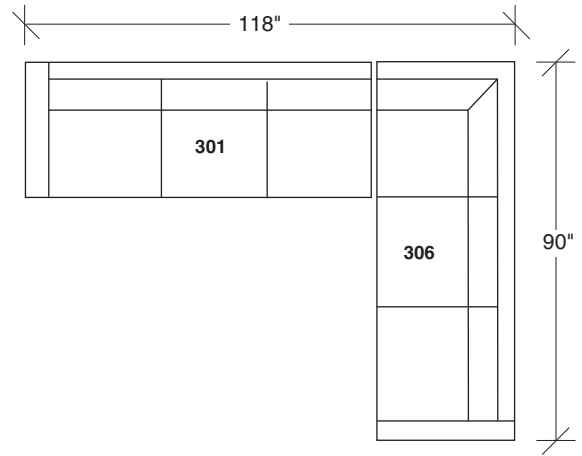

Design Classic II

No. 855-301 LAF SOFA

W 84 D 34 H 26 in.

Seat depth 22 in.

Seat height 17 in.

Arm height 26 in.

Arm width 3½ in.

Height to top of back cushion 32 in.

No. 855-411 LEFT CORNER/RIGHT CHAISE

W 110 D 34 H 26 in.

Seat depth 22 in.

Seat height 17 in.

Round chrome plated steel legs standard, wood legs also available in full range of finish options.
Throw pillows optional. Must specify.

855-402
RIGHT CHAISE /
LEFT CORNER LOVESEAT

855-302
RAF SOFA

855-410
LEFT CHAISE / RIGHT CORNER SOFA

855-307
LAF / RIGHT CORNER SOFA

855-411
LEFT CORNER / RIGHT CHAISE SOFA

855-306
RAF / LEFT CORNER SOFA

Design Classic II
855 - Series

Scale 1/4" = 1'0"
All upholstery sizes are approximate

**PALETTE
PARLOR**

www.paletteandparlor.com

**Design Classic II
855 - Series**

Scale 1/4" = 1'0"

All upholstery sizes are approximate