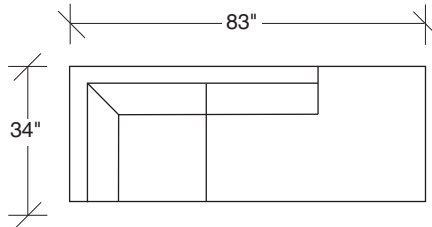

No. 855-411 LEFT CORNER/RIGHT CHAISE

W 110 D 34 H 26 in.

Seat depth 22 in.

Seat height 17 in.

Round chrome plated steel legs standard, wood legs also available in full range of finish options.
Throw pillows optional. Must specify.

PALETTE
PARLOR

www.paletteandparlor.com

855-103
CHAIR

855-203
LOVESEAT

855-303
SOFA

855-000
OTTOMAN

855-401
LEFT CHAISE /
RIGHT CORNER LOVESEAT

855-301
LAF SOFA

Scale 1/4" = 1'0"
All upholstery sizes are approximate

**PALETTE
PARLOR**

www.paletteandparlor.com

**Design Classic II
855 - Series**

Scale 1/4" = 1'0"

All upholstery sizes are approximate