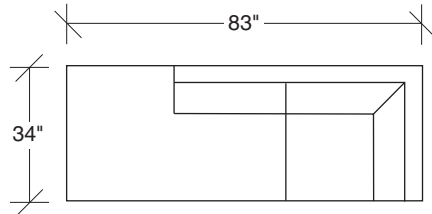

No. 855-411 LEFT CORNER/RIGHT CHAISE

W 110 D 34 H 26 in.

Seat depth 22 in.

Seat height 17 in.

Round chrome plated steel legs standard, wood legs also available in full range of finish options.
Throw pillows optional. Must specify.

PALETTE
PARLOR

www.paletteandparlor.com

855-103
CHAIR

855-203
LOVESEAT

855-303
SOFA

855-000
OTTOMAN

855-401
LEFT CHAISE /
RIGHT CORNER LOVESEAT

855-301
LAF SOFA

Scale 1/4" = 1'0"
All upholstery sizes are approximate

**PALETTE
PARLOR**

www.paletteandparlor.com

**Design Classic II
855 - Series**

Scale 1/4" = 1'0"

All upholstery sizes are approximate