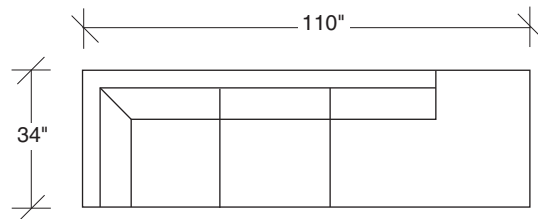

No. 855-411 LEFT CORNER/RIGHT CHAISE

W 110 D 34 H 26 in.

Seat depth 22 in.

Seat height 17 in.

Round chrome plated steel legs standard, wood legs also available in full range of finish options.
Throw pillows optional. Must specify.

855-402
RIGHT CHAISE /
LEFT CORNER LOVESEAT

855-302
RAF SOFA

855-410
LEFT CHAISE / RIGHT CORNER SOFA

855-307
LAF / RIGHT CORNER SOFA

855-411
LEFT CORNER / RIGHT CHAISE SOFA

855-306
RAF / LEFT CORNER SOFA

Design Classic II
855 - Series

Scale 1/4" = 1'0"
All upholstery sizes are approximate

**PALETTE
PARLOR**

www.paletteandparlor.com

**Design Classic II
855 - Series**

Scale 1/4" = 1'0"

All upholstery sizes are approximate