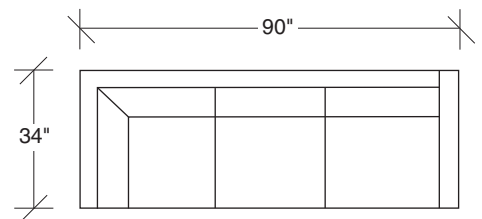

No. 855-411 LEFT CORNER/RIGHT CHAISE

W 110 D 34 H 26 in.

Seat depth 22 in.

Seat height 17 in.

Round chrome plated steel legs standard, wood legs also available in full range of finish options.
Throw pillows optional. Must specify.

855-402
RIGHT CHAISE /
LEFT CORNER LOVESEAT

855-302
RAF SOFA

855-410
LEFT CHAISE / RIGHT CORNER SOFA

855-307
LAF / RIGHT CORNER SOFA

855-411
LEFT CORNER / RIGHT CHAISE SOFA

855-306
RAF / LEFT CORNER SOFA

Design Classic II
855 - Series

Scale 1/4" = 1'0"
All upholstery sizes are approximate

**PALETTE
PARLOR**

www.paletteandparlor.com

**Design Classic II
855 - Series**

Scale 1/4" = 1'0"

All upholstery sizes are approximate