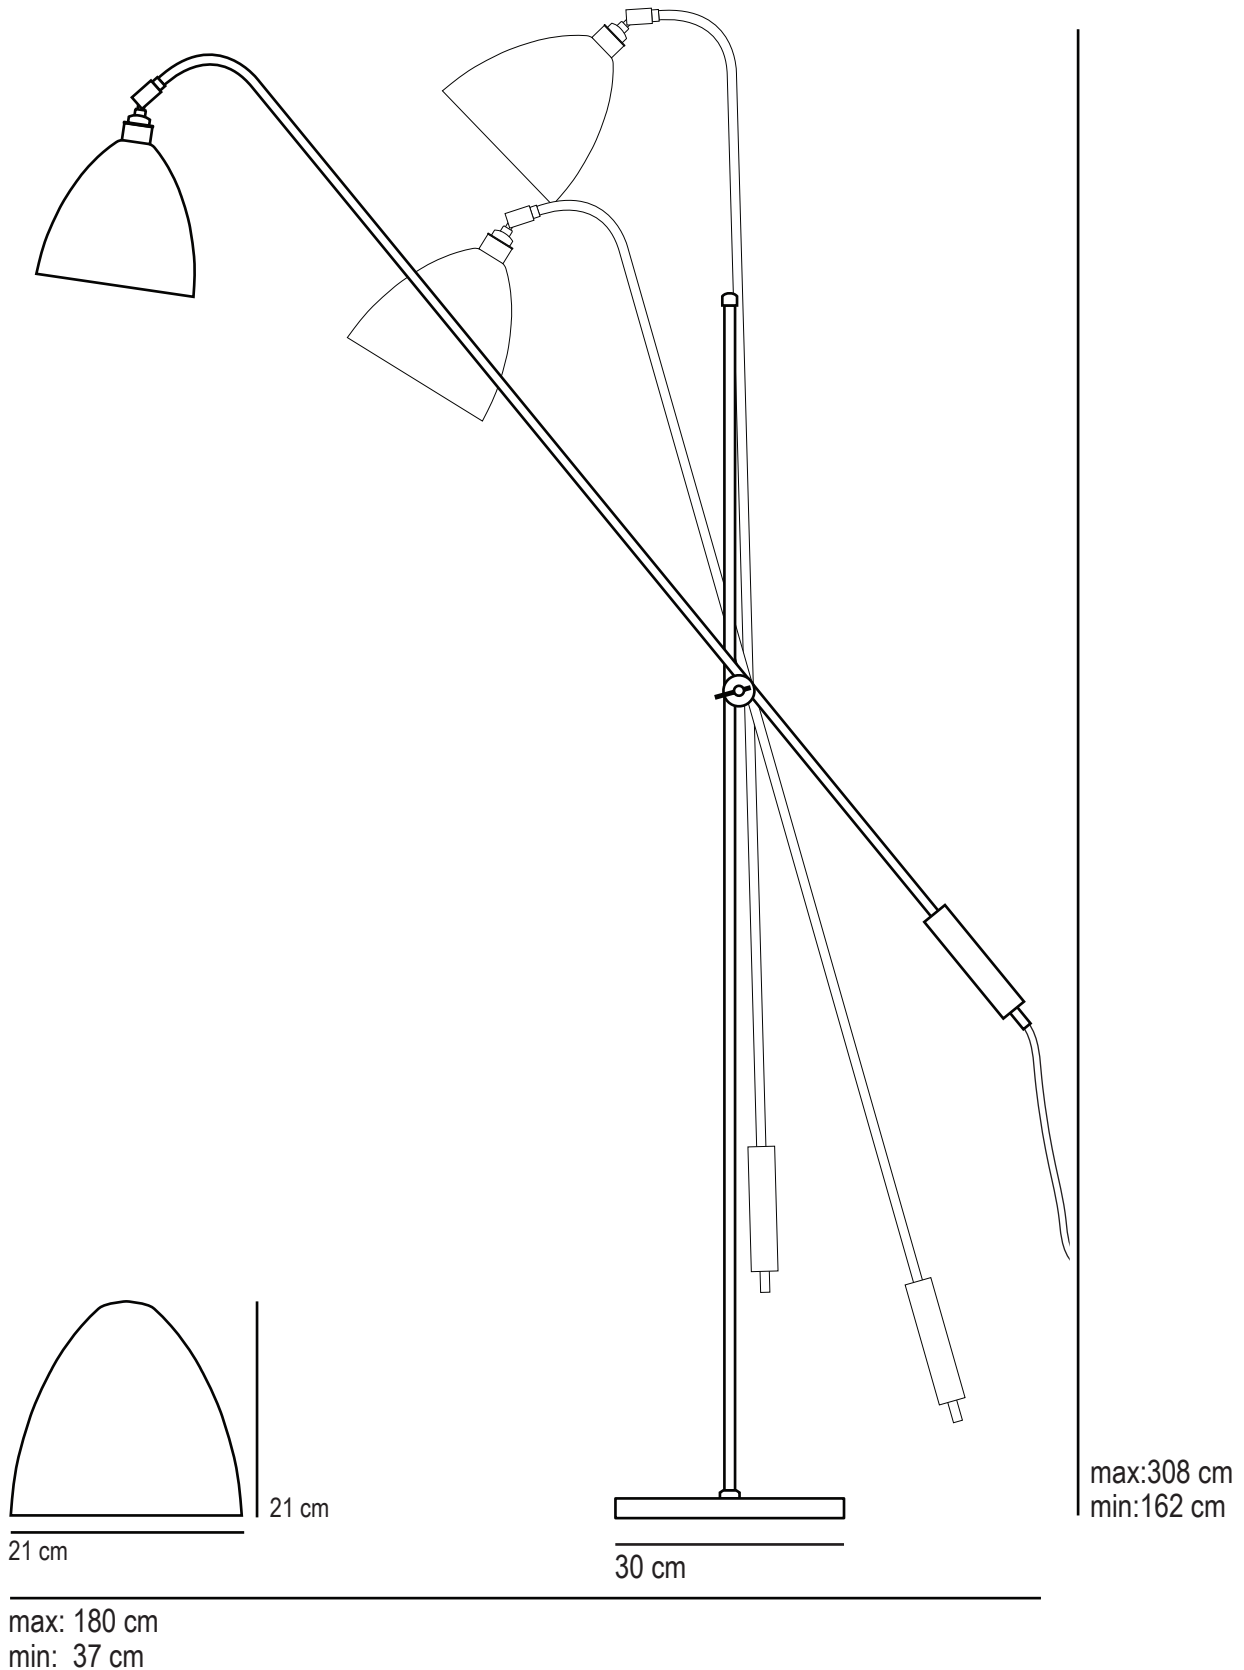

# Task Overreach Floor

SPECIFICATION	Product Code	Bulb Cap	Max Wattage	Bulb Type
Task Overreach Floor	FF 393	E 27	100	GLS
Available Finish	Polished aluminium, red, olive green, cream, putty, white and black-painted aluminium.			