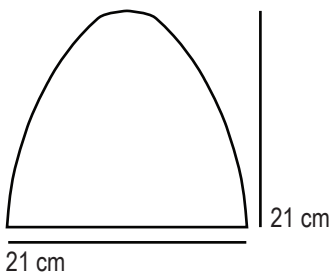

Task Floor

SPECIFICATION	Product Code	Bulb Cap	Max Wattage	Bulb Type
Task Floor	FF 379	E 27	60	GLS
Available Finish	Polished aluminium, red, olive green, cream, putty, white and black-painted aluminium.			

23 cm

max: 159 cm
min: 115 cm

max: 170 cm
min: 44 cm

This product is available for specific markets. CFL compatible.