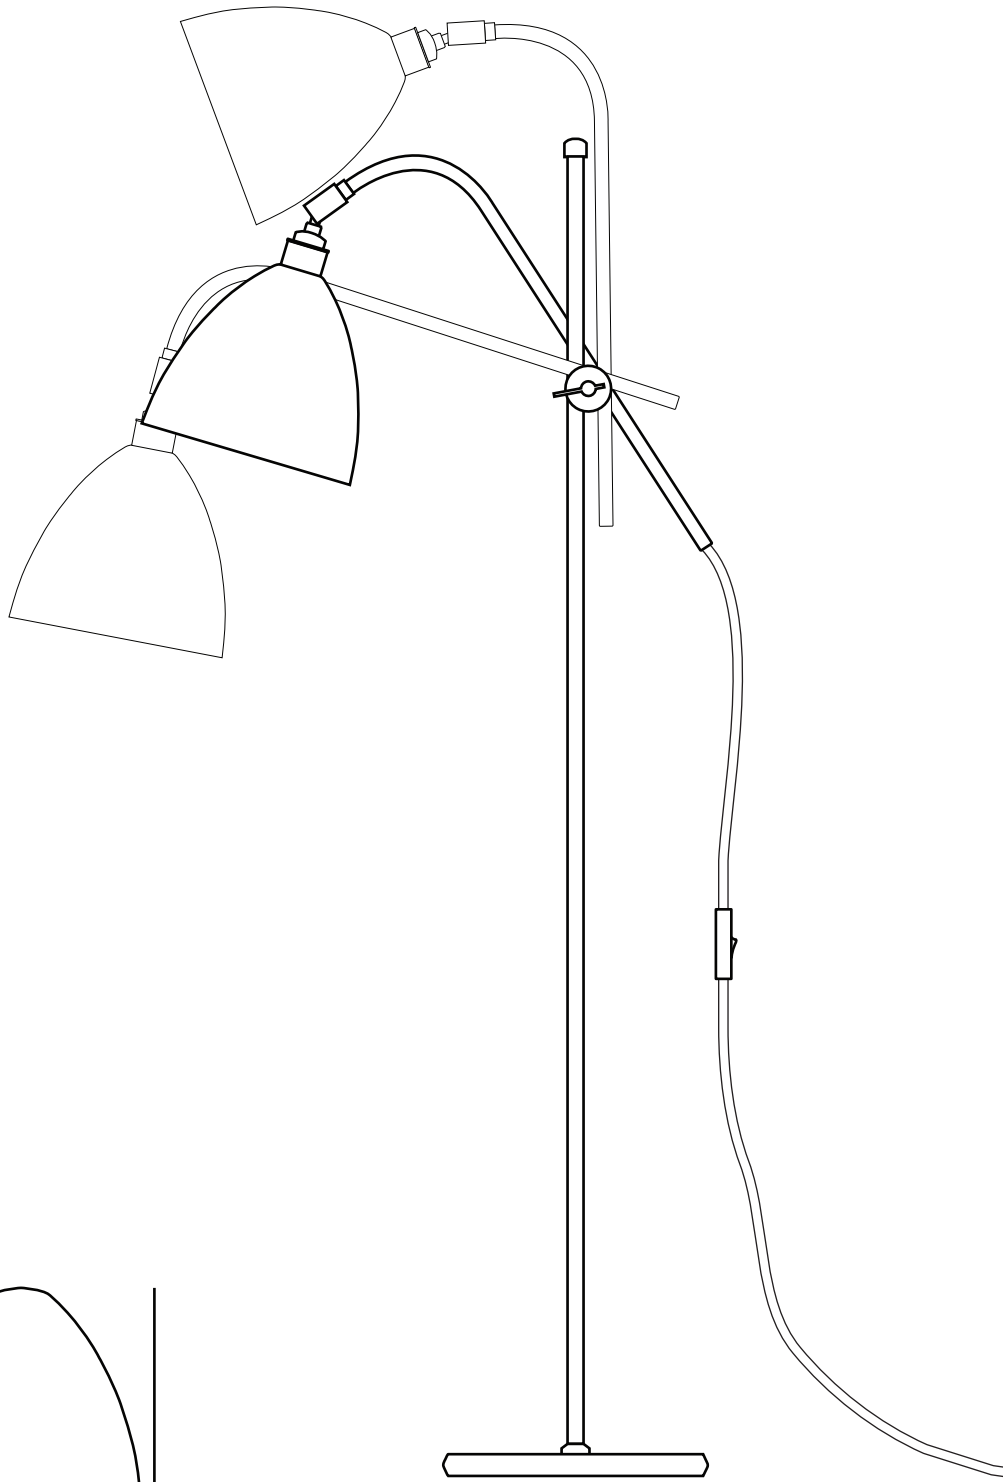

Task Floor

SPECIFICATION	Product Code	Bulb Cap	Max Wattage	Bulb Type
Task Floor	FF 379	E 27	60	GLS
Available Finish	Polished aluminium, red, olive green, cream, putty, white and black-painted aluminium.			

23 cm

max: 159 cm
min: 115 cm

max: 170 cm
min: 44 cm

This product is available for specific markets. CFL compatible.