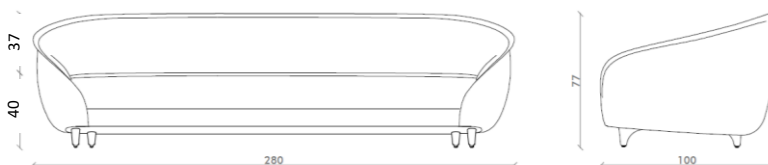

PRODUCT

COLORS

DESCRIPTION

The collection consists of a lounge chair, a two seater and a three seater sofa. The chair and sofa are fully upholstered and come with oiled walnut legs with a brass detail on the bottom.

VERSION - FULL-UPHOLSTERED

- Upholstered in fabric / American Walnut with brass ring // - /

CHAIR VERSION

The series consists of the following:

Revers Lounge chair
Revers Sofa 215x100

FACTS

MEASUREMENT - W x D x H mm

Sitting height: 380 mm
Seat width: 2300 mm
Seat depth: 650 mm
Seat height: 400 mm
Sofa width: 2800 mm
Sofa depth: 1000 mm
Sofa height: 770 mm
Armrest height: 640 mm

WEIGHT ITEM
90 kg

PACKAGING TYPE
Cardboard box

PACKAGING MEASUREMENT - L x W x H CM
L:280 x W:100 x H:79 cm

WEIGHT PACKAGING - MATERIAL TYPE

- Delivery note
- Cardboard box, FEFCO quality EB85BB
- Cardboard extra bottom
- Polybag PE
- LD-EPE foam protector
- Strapping