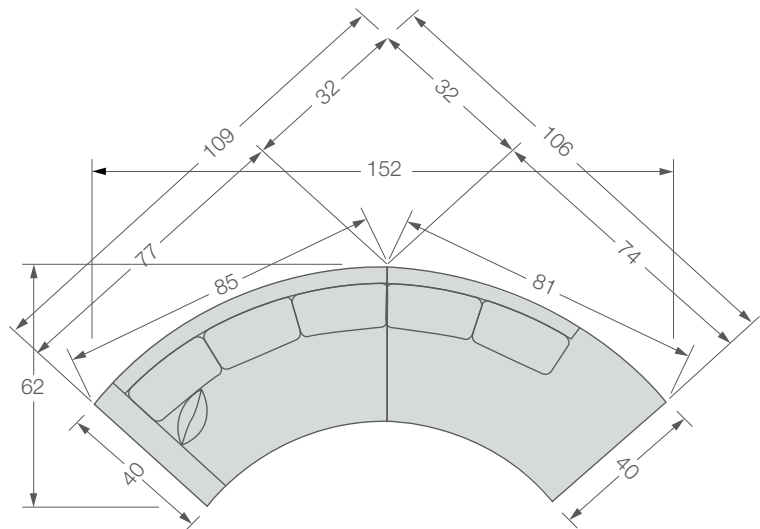

2666 Kylie Series

2666 Kylie Sectional Series Components

1/4" = 1' Scale

2666-CBL Kylie Curved Left Bumper
W81 D45 H34

2666-CCR Kylie Curved Chaise Right
W62 D45 H34

2666-CCL Kylie Curved Chaise Left
W62 D45 H34

2666-CBR Kylie Curved Right Bumper
W81 D45 H34

2666-CSL Kylie Curved Left Arm Sofa
W85 D45 H34

2666-CCL Kylie Curved Chaise Left
2666-CSR Kylie Curved Right Arm Sofa

2666-CSR Kylie Curved Right Arm Sofa
W85 D45 H34