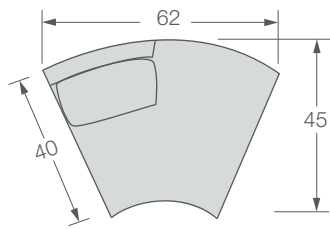

2666-CBL Kylie Curved Left Bumper / W81 D45 H34
Seat H17 / Inside Seat W65 D24
Standard Walnut finish shown / Standard without toss pillows

2666-CSR Kylie Curved Right Arm Sofa / W85 D45 H34
Seat H17 / Arm H24 / Inside Seat W75.5 D24
Standard Walnut finish shown / Standard with one toss pillow

2666 Kylie Series

2666 Kylie Sectional Series Components

1/4" = 1' Scale

2666-CBL Kylie Curved Left Bumper
W81 D45 H34

2666-CCR Kylie Curved Chaise Right
W62 D45 H34

2666-CCL Kylie Curved Chaise Left
W62 D45 H34