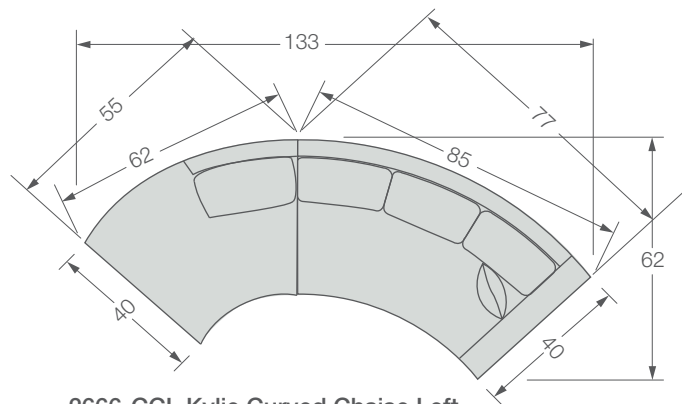

2666-CCL Kylie Curved Chaise Left
2666-CSR Kylie Curved Right Arm Sofa