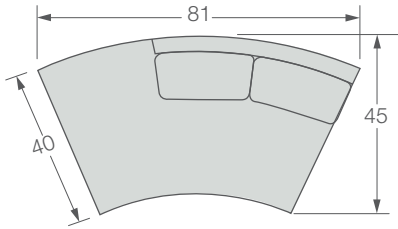

2666-CBL Kylie Curved Left Bumper / W81 D45 H34
Seat H17 / Inside Seat W65 D24
Standard Walnut finish shown / Standard without toss pillows

2666-CSR Kylie Curved Right Arm Sofa / W85 D45 H34
Seat H17 / Arm H24 / Inside Seat W75.5 D24
Standard Walnut finish shown / Standard with one toss pillow

2666 Kylie Series

2666 Kylie Sectional Series Components

1/4" = 1' Scale

2666-CBL Kylie Curved Left Bumper
W81 D45 H34

2666-CCR Kylie Curved Chaise Right
W62 D45 H34

2666-CCL Kylie Curved Chaise Left
W62 D45 H34