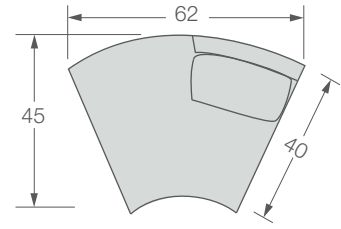

2666-CBL Kylie Curved Left Bumper / W81 D45 H34
Seat H17 / Inside Seat W65 D24
Standard Walnut finish shown / Standard without toss pillows

2666-CSR Kylie Curved Right Arm Sofa / W85 D45 H34
Seat H17 / Arm H24 / Inside Seat W75.5 D24
Standard Walnut finish shown / Standard with one toss pillow

2666 Kylie Series

2666 Kylie Sectional Series Components

1/4" = 1' Scale

2666-CBL Kylie Curved Left Bumper
W81 D45 H34

2666-CCR Kylie Curved Chaise Right
W62 D45 H34

2666-CCL Kylie Curved Chaise Left
W62 D45 H34

2666-CBR Kylie Curved Right Bumper
W81 D45 H34

2666-CSL Kylie Curved Left Arm Sofa
W85 D45 H34

2666-CCL Kylie Curved Chaise Left
2666-CSR Kylie Curved Right Arm Sofa

2666-CSR Kylie Curved Right Arm Sofa
W85 D45 H34