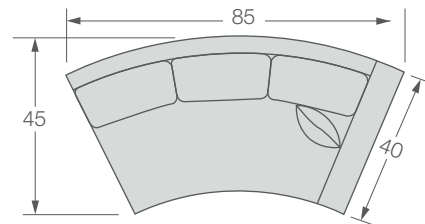

2666-CBL Kylie Curved Left Bumper / W81 D45 H34
Seat H17 / Inside Seat W65 D24
Standard Walnut finish shown / Standard without toss pillows

2666-CSR Kylie Curved Right Arm Sofa / W85 D45 H34
Seat H17 / Arm H24 / Inside Seat W75.5 D24
Standard Walnut finish shown / Standard with one toss pillow

2666 Kylie Series

2666 Kylie Sectional Series Components

1/4" = 1' Scale

2666-CBL Kylie Curved Left Bumper
W81 D45 H34

2666-CCR Kylie Curved Chaise Right
W62 D45 H34

2666-CCL Kylie Curved Chaise Left
W62 D45 H34

2666-CBR Kylie Curved Right Bumper
W81 D45 H34

2666-CSL Kylie Curved Left Arm Sofa
W85 D45 H34

2666-CCL Kylie Curved Chaise Left
2666-CSR Kylie Curved Right Arm Sofa

2666-CSR Kylie Curved Right Arm Sofa
W85 D45 H34