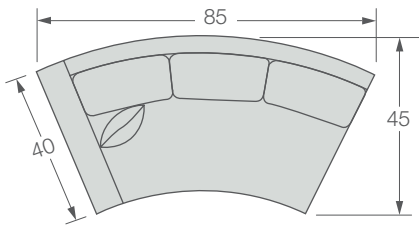

2666-CBL Kylie Curved Left Bumper / W81 D45 H34
Seat H17 / Inside Seat W65 D24
Standard Walnut finish shown / Standard without toss pillows

2666-CSR Kylie Curved Right Arm Sofa / W85 D45 H34
Seat H17 / Arm H24 / Inside Seat W75.5 D24
Standard Walnut finish shown / Standard with one toss pillow

2666 Kylie Series

2666 Kylie Sectional Series Components

1/4" = 1' Scale

2666-CBL Kylie Curved Left Bumper
W81 D45 H34

2666-CCR Kylie Curved Chaise Right
W62 D45 H34

2666-CCL Kylie Curved Chaise Left
W62 D45 H34

2666-CBR Kylie Curved Right Bumper
W81 D45 H34

2666-CSL Kylie Curved Left Arm Sofa
W85 D45 H34

2666-CCL Kylie Curved Chaise Left
2666-CSR Kylie Curved Right Arm Sofa

2666-CSR Kylie Curved Right Arm Sofa
W85 D45 H34