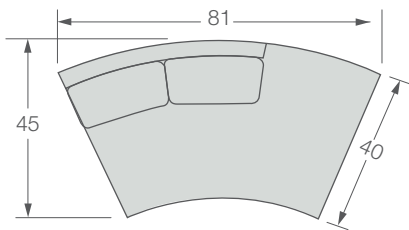

2666-CBL Kylie Curved Left Bumper / W81 D45 H34
Seat H17 / Inside Seat W65 D24
Standard Walnut finish shown / Standard without toss pillows

2666-CSR Kylie Curved Right Arm Sofa / W85 D45 H34
Seat H17 / Arm H24 / Inside Seat W75.5 D24
Standard Walnut finish shown / Standard with one toss pillow

2666 Kylie Series

2666 Kylie Sectional Series Components

1/4" = 1' Scale

2666-CBL Kylie Curved Left Bumper
W81 D45 H34

2666-CCR Kylie Curved Chaise Right
W62 D45 H34

2666-CCL Kylie Curved Chaise Left
W62 D45 H34

2666-CBR Kylie Curved Right Bumper
W81 D45 H34

2666-CSL Kylie Curved Left Arm Sofa
W85 D45 H34

2666-CCL Kylie Curved Chaise Left
2666-CSR Kylie Curved Right Arm Sofa

2666-CSR Kylie Curved Right Arm Sofa
W85 D45 H34