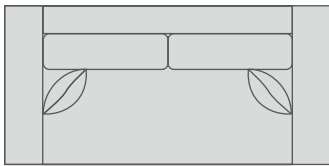

2667-JL Connor Left Arm Sofa / W83 D40 H34
Seat H17 / Arm H24 / Inside Seat W74 D25
Optional Ember finish shown / Optional Metal Leg available

2667-KR Connor Right Arm Chaise / W45 D67.5 H34
Seat H17 / Arm H24 / Inside Seat W36 D52.5
Optional Ember finish shown / Optional Metal Leg available

2667 Connor Sectional Series Components

1/4" = 1' Scale

2667-S1 Connor Sofa
W82 D40 H34

2667-S2 Connor Mid Length Sofa
W91 D40 H34

2667-S3 Connor Long Sofa
W100 D40 H34

2667-C1 Connor Chair
W45 D40 H34

2667-SL Connor Left Arm Sofa
W92 D40 H34