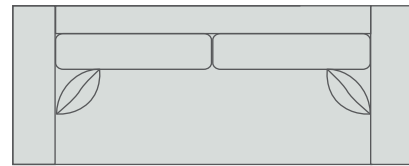

2667 Connor Sectional Series Components

1/4" = 1' Scale

2667-S1 Connor Sofa
W82 D40 H34

2667-S2 Connor Mid Length Sofa
W91 D40 H34

2667-S3 Connor Long Sofa
W100 D40 H34

2667-C1 Connor Chair
W45 D40 H34

2667-SL Connor Left Arm Sofa
W92 D40 H34