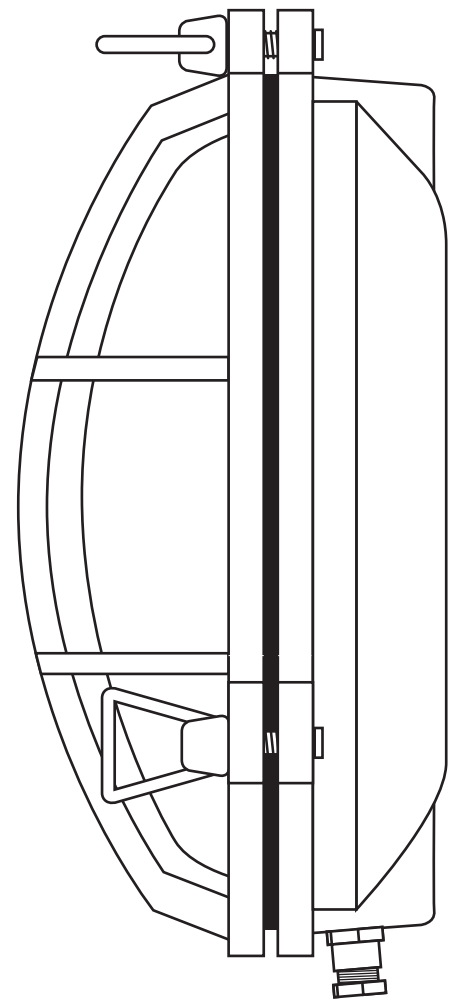

Brass Bulkhead Fitting with Internal Fixing Points 7027

Product Code	Bulb Cap	Max Wattage	Bulb Type	Height/Length	Width/Diameter	Projection
7027	E27	75	GLS	n/a	215mm	105mm
Available Finish		Natural, Weathered or Chrome plated Brass, frosted diffuser				

Front View

215mm

Side View

105mm

Rated IP54
Bulb Not Supplied
Supplied unwired for direct connection to main supply(through cable gland).
This product is available for specific markets. Low energy CFL compatible.