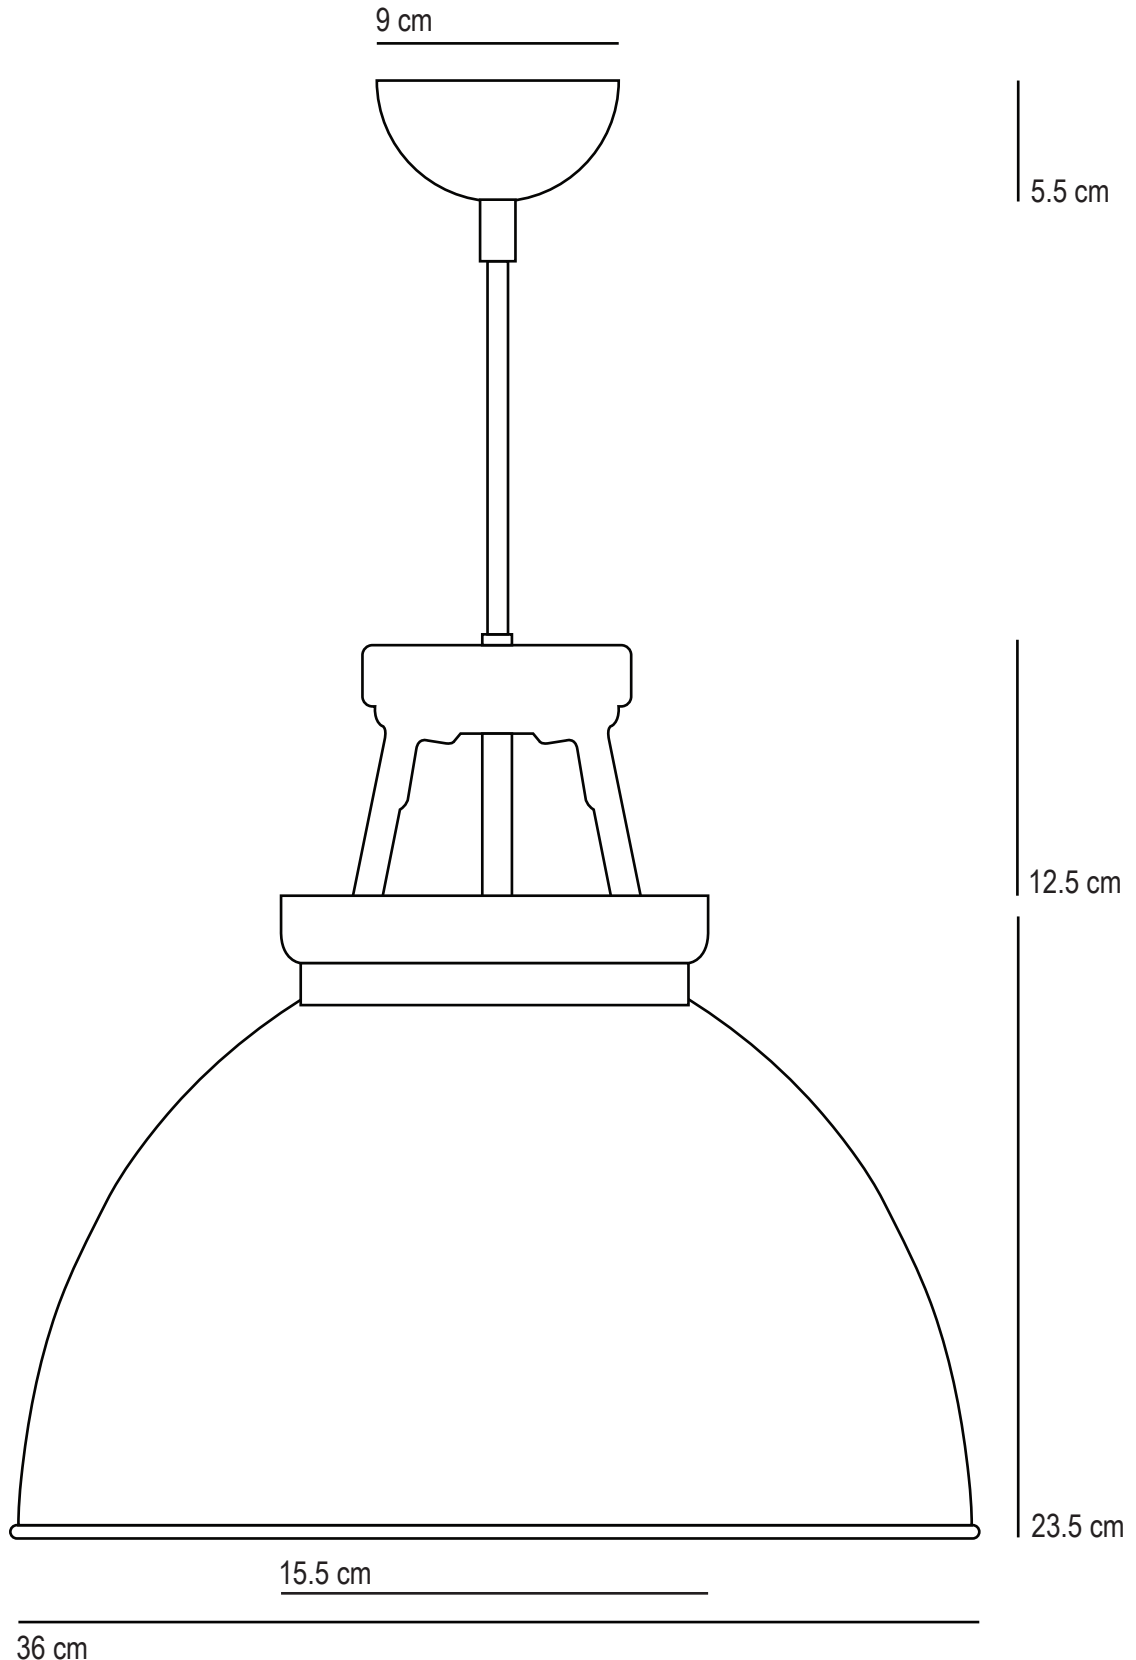

Titan

Pendant Size 1

SPECIFICATION	Product Code	Bulb Cap	Max Wattage	Bulb Type
Titan Pendant Size 1	FP 005	E 27	150	GSL
Available Finish	Polished Aluminium, black, olive green, putty, red or white painted aluminium.			

This product is available for specific markets. CFL compatible.
Cable length 150cm, bespoke cable lengths are available on request.