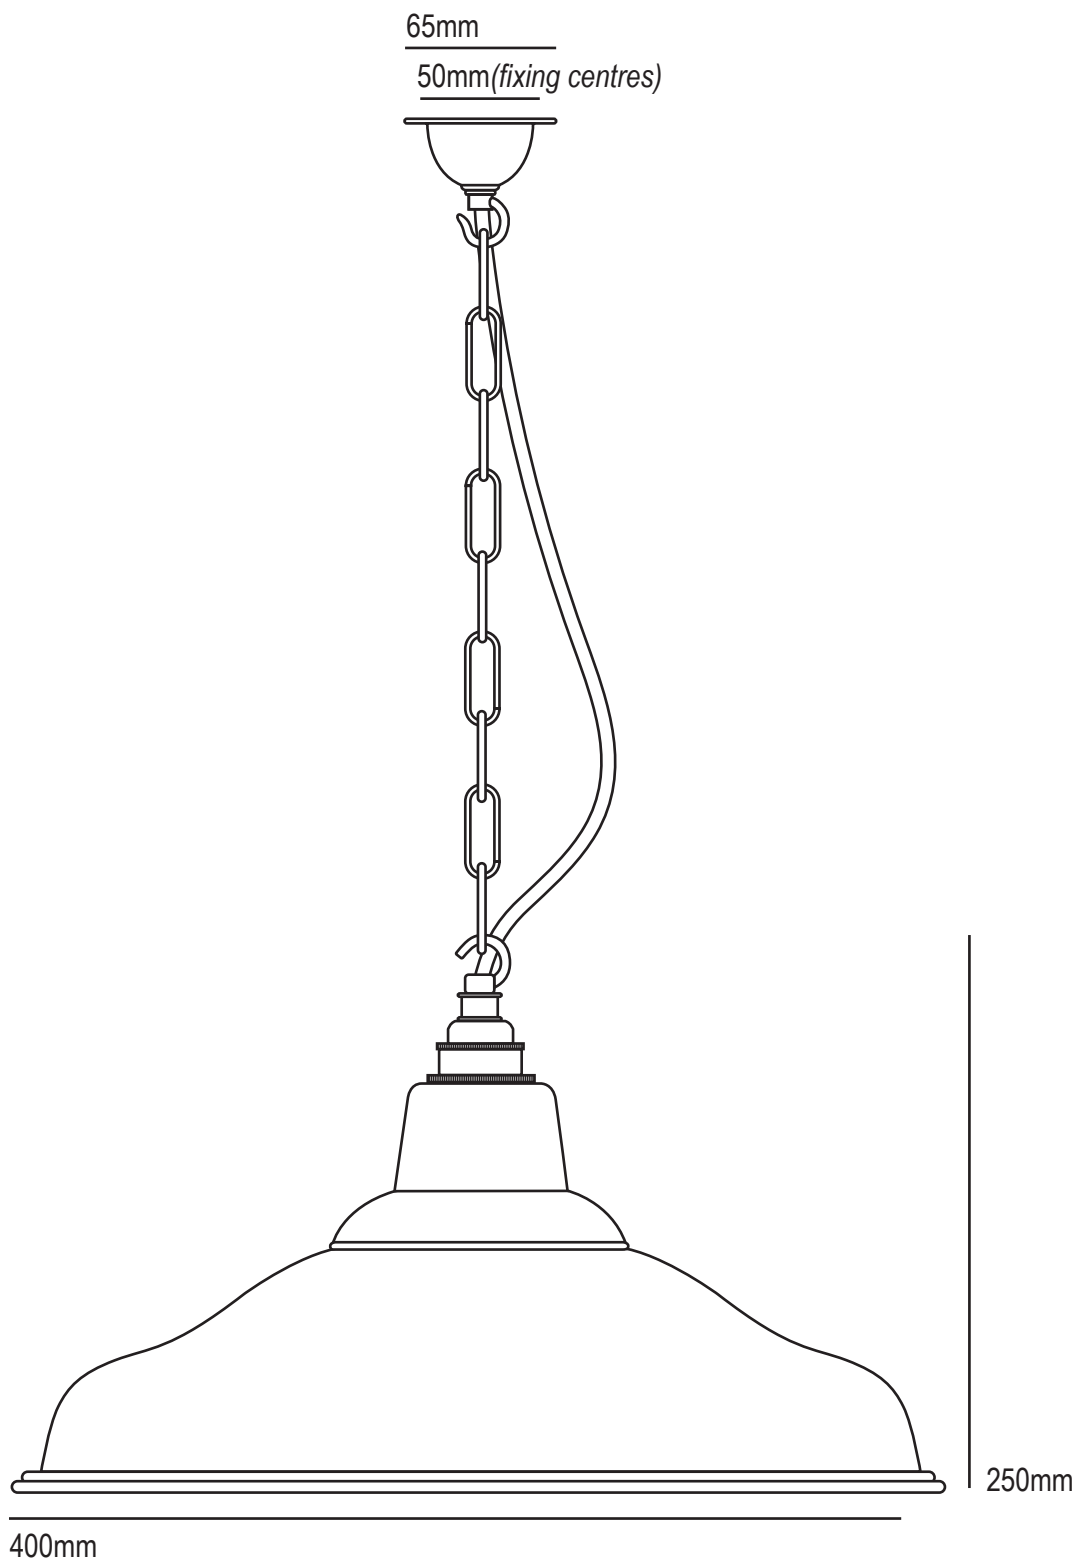

School Light 7200

Product Code	Bulb Cap	Max Wattage	Bulb Type	Height/Length	Width/Diameter	Projection
7200	E27	100	GLS	250mm	400mm	n/a
Available Finish		Polished/weathered copper with white interior Weathered or Green painted copper with polished interior Green or Putty Grey painted Aluminium with white interior				

Bulb Not Supplied.
Supplied with ceiling rose and 1.8m of cable and 1.5m of chain.
This product is available for specific markets. Low energy CFL compatible.