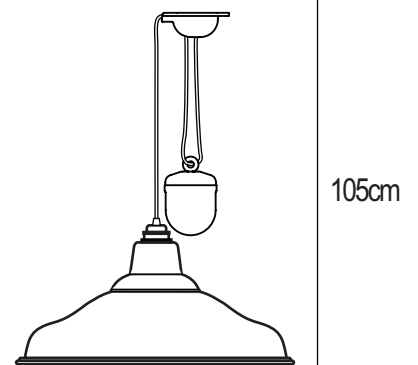

7200 RF

School Rise & Fall

SPECIFICATION	Product Code	Bulb Cap	Max Wattage	Bulb Type
7200 Rise & Fall	7200RF	E 27	100	GLS
Available Finish	polished copper / putty grey /			

Cable length may be shortened upon installation. This will reduce both maximum & minimum drop and reduce the range of movement.

Maximum Drop
- without altering length of standard cable

Minimum Drop
- without altering length of standard cable

Minimum Drop
- when shortening length of standard cable while still allowing rise & fall movement

This product is available for specific markets. CFL compatible.
Cable length: 180cm, Longer lengths available. Cable length may be shortened upon installation.