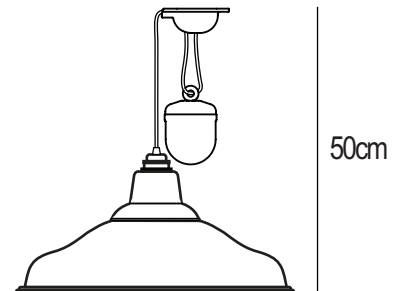

7200 RF

School Rise & Fall

SPECIFICATION	Product Code	Bulb Cap	Max Wattage	Bulb Type
7200 Rise & Fall	7200RF	E 27	100	GLS
Available Finish	polished copper / putty grey /			

Cable length may be shortened upon installation. This will reduce both maximum & minimum drop and reduce the range of movement.

Maximum Drop
- without altering length of standard cable

Minimum Drop
- without altering length of standard cable

Minimum Drop
- when shortening length of standard cable while still allowing rise & fall movement