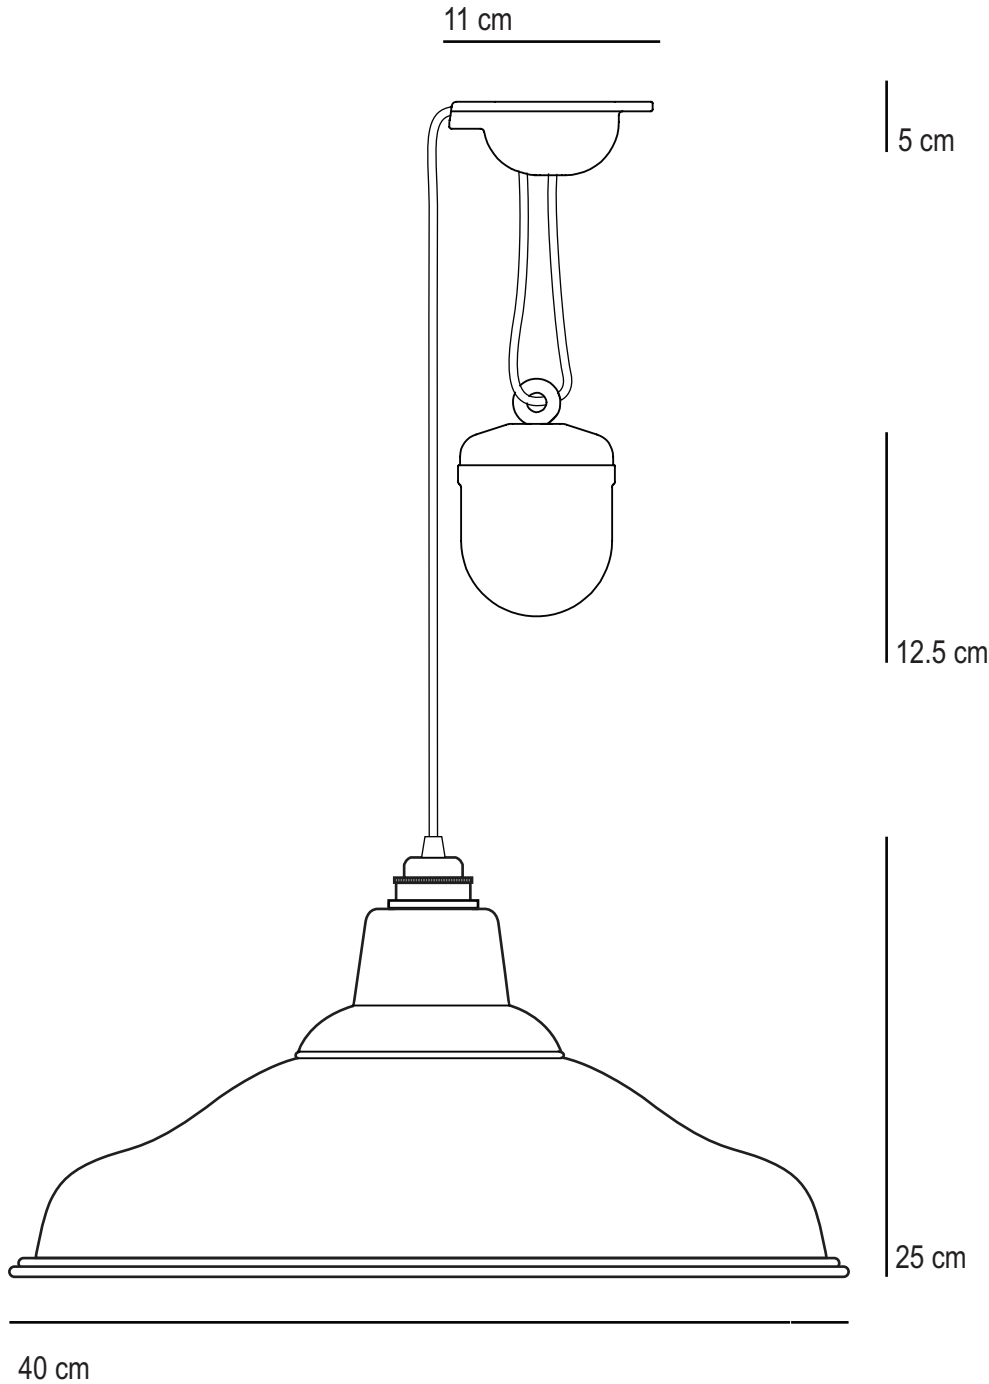

7200 RF

School Rise & Fall

SPECIFICATION	Product Code	Bulb Cap	Max Wattage	Bulb Type
7200 Rise & Fall	7200RF	E 27	100	GLS
Available Finish	polished copper / putty grey /			

Cable length may be shortened upon installation. This will reduce both maximum & minimum drop and reduce the range of movement.

Maximum Drop
- without altering length of standard cable

Minimum Drop
- without altering length of standard cable

Minimum Drop
- when shortening length of standard cable while still allowing rise & fall movement

This product is available for specific markets. CFL compatible.
Cable length: 180cm, Longer lengths available. Cable length may be shortened upon installation.