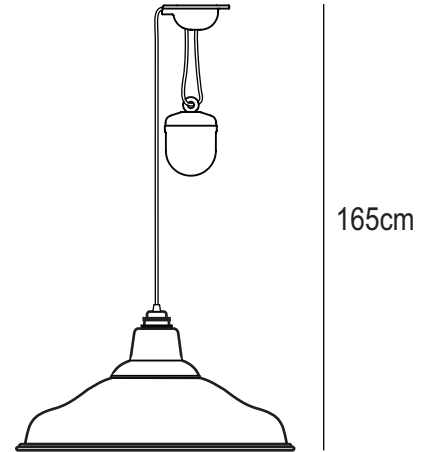

7200 RF

School Rise & Fall

SPECIFICATION	Product Code	Bulb Cap	Max Wattage	Bulb Type
7200 Rise & Fall	7200RF	E 27	100	GLS
Available Finish	polished copper / putty grey /			

Cable length may be shortened upon installation. This will reduce both maximum & minimum drop and reduce the range of movement.

Maximum Drop
- without altering length of standard cable

Minimum Drop
- without altering length of standard cable

Minimum Drop
- when shortening length of standard cable while still allowing rise & fall movement

This product is available for specific markets. CFL compatible.
Cable length: 180cm, Longer lengths available. Cable length may be shortened upon installation.