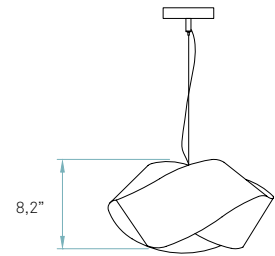

Certificates

Class I 

120V or 277V

- NUT S E26 UL
- NUT S GU24 UL

Catalogue Pg. 50-55

Packaging      Components

**Box size**  
20 x 20 x 12"

**Weight**  
Gross - 4,6 Lb  
Net - 1,5 Lb

**Metal canopy**  
Brushed nickel  
ø 4,8"

**Electrical cable**  
Transparent  
8 ft drop

**Steel cable**  
8 ft drop

Recommended bulbs (Not Included)

**120V**  
E26 Medium Base

**120V**  
GU24

**277V**  
GU24