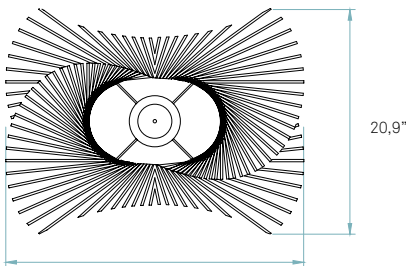

Components

Metal canopy
Brushed nickel
ø 5,5"

Electrical cable
Transparent
8 ft drop

Steel cable
3 x 8 ft drop

Box size
26 x 26 x 24"

Weight
Gross - 9 Lb
Net - 2,1 Lb

Recommended bulbs (Not Included)

120V
E26 Medium Base