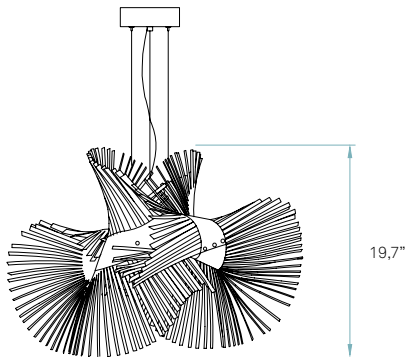

Components

Metal canopy
Brushed nickel
ø 5,5"

Electrical cable
Transparent
8 ft drop

Steel cable
3 x 8 ft drop

Box size
26 x 26 x 24"

Weight
Gross - 9 Lb
Net - 2,1 Lb

Recommended bulbs (Not Included)

120V
E26 Medium Base