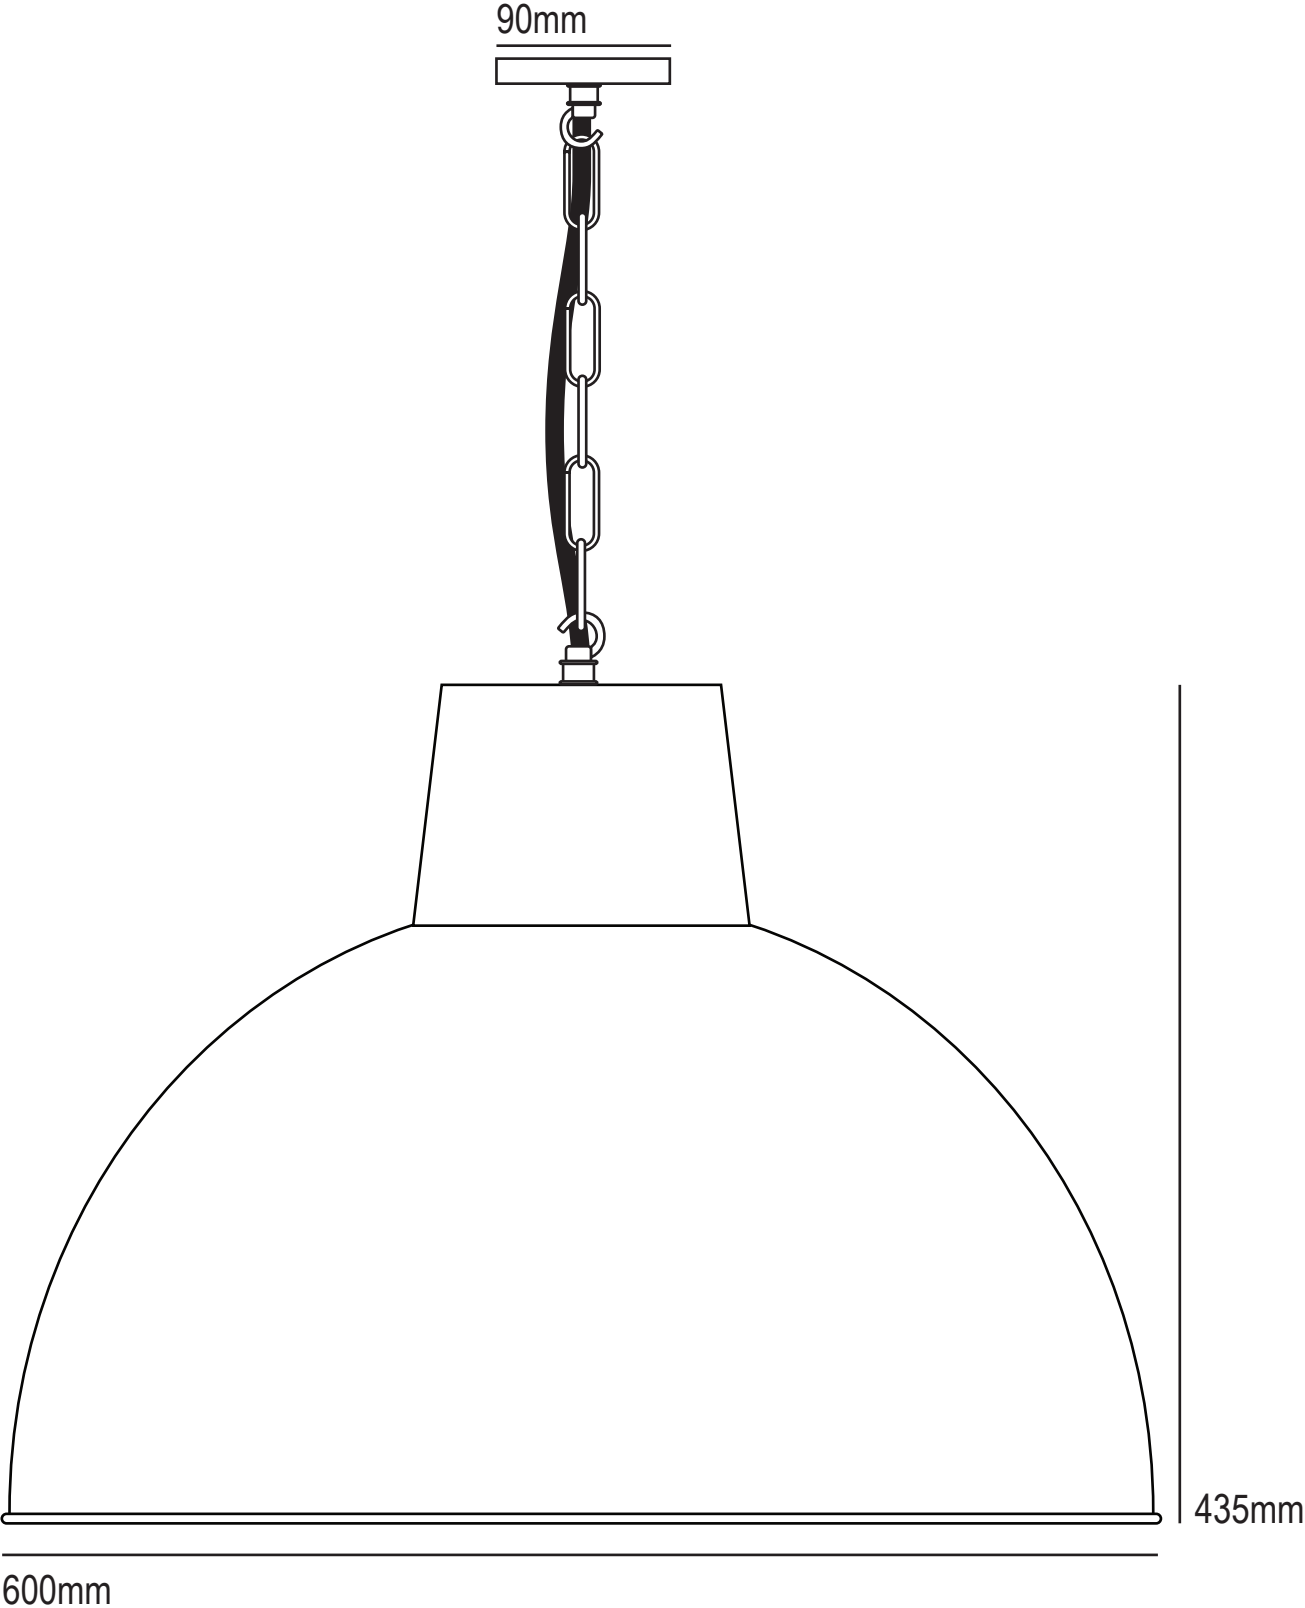

# Large Spun Reflector in Aluminium or Copper 7163

Product Code	Bulb Cap	Max Wattage	Bulb Type	Height/Length	Width/Diameter	Projection
7163	E27	150	GLS	435mm	600mm	n/a
<b>Available Finish</b>		Polished Aluminium or Weathered Copper with polished interior				

Bulb Not Supplied  
 Supplied with 1.5m of chain, 1.8m of cable and ceiling hook.  
 This product is available for specific markets. Low energy CFL compatible.