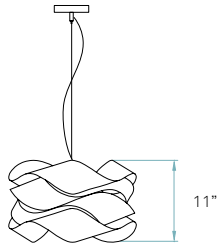

Link / SMALL SUSPENSION
by Ray Power

Catalogue Pg. 22-29

References

- LK SPE26 UL
- LK SPGU24 UL

Awards

Chicago 2008

DESIGN **PLUS**
Frankfurt 2007

Info

Metal canopy
Brushed nickel
ø 4,8"

Electrical cable
Transparent
8 ft drop

Steel cable
8 ft drop

Packaging

Box size
20 x 20 x 12"

Weight
Gross - 4,9 Lb
Net - 1,9 Lb

Recommended bulbs (Not Included)

120V
E26 Medium Base