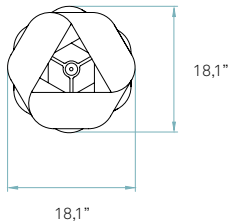

References

- LK SPE26 UL
- LK SPGU24 UL

Awards

Chicago 2008

DESIGN **PLUS**
Frankfurt 2007

Info

Light Emission
Diffused

Certificates

Class I

120V or 277V

Wood shade colors

- 20 Ivory White
- 21 Natural Cherry
- 22 Natural Beech
- 24 Yellow
- 25 Orange
- 26 Red
- 28 Blue
- 30 Turquoise
- 31 Chocolate

Components

Metal canopy
Brushed nickel
ø 4,8"

Electrical cable
Transparent
8 ft drop

Steel cable
8 ft drop

Packaging

Box size
20 x 20 x 12"

Weight
Gross - 4,9 Lb
Net - 1,9 Lb

Recommended bulbs (Not Included)

120V
E26 Medium Base

120V
GU24

277V
GU24

CFL Globe
1 x 15 w max

CFL Globe
1 x 15 w max

CFL Quad tube
1 x 18 w max
GU24 to G24q2
adapter included
or

or
 LED Globe
1 x 9,5 w max

or
 LED A19
1 x 7 w max

LED Corn Cob
1 x 9 w max
Self ballasted,
sold separately

or
 G25 Incandescent
1 x 100 w max