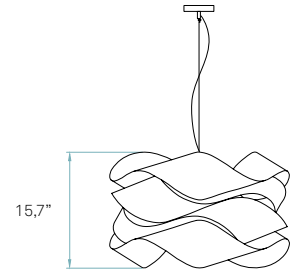

LARGE SUSPENSION / Link
by Ray Power

Wood shade colors	Info	References
<ul style="list-style-type: none">  20 IvoryWhite  21 Natural Cherry  22 Natural Beech  24 Yellow  25 Orange  26 Red  28 Blue  30 Turquoise  31 Chocolate 	<ul style="list-style-type: none">    <p>Light Emission Diffused</p> <p>Certificates</p> <ul style="list-style-type: none">  <p>Class I </p> <p>120V or 277V</p>	<p>LK SG E26 UL</p> <p>LK SG GU24 UL</p> <p>Awards</p> <ul style="list-style-type: none">  <p>Chicago 2008</p> <p>DESIGN PLUS Frankfurt 2007</p>

Catalogue Pg. 22-29

Packaging	Components
<ul style="list-style-type: none">  <p>Box size 30 x 30 x 16"</p> <ul style="list-style-type: none">  <p>Weight Gross - 10,7 Lb Net - 3,2 Lb</p>	<ul style="list-style-type: none">  <p>Metal canopy Brushed nickel ø 4,8"</p> <ul style="list-style-type: none">  <p>Electrical cable Transparent 8 ft drop</p> <ul style="list-style-type: none">  <p>Steel cable 8 ft drop</p>