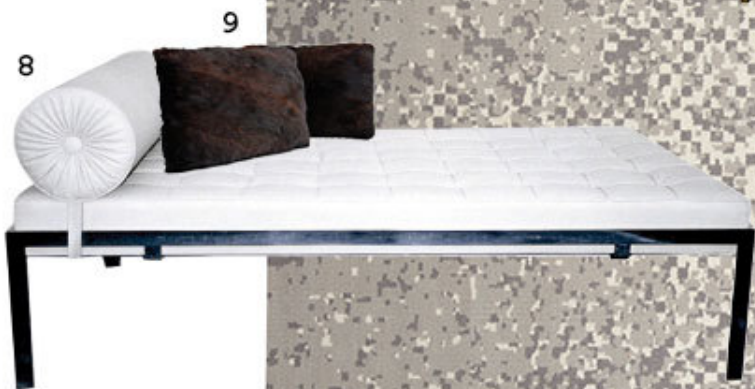

Get the Look: Modern Meets Traditional

Posted October 21, 2014 in [Newest Stories](#) and [Get the Look](#) by [Dering Hall New York, NY](#)

Are you looking to freshen up an outdated, traditional living room? Have you considered mixing styles and characteristics of your space? In this living room room by [Andrew Flesher](#), he effortlessly blends two styles into a single space. Modern meets traditional in this living room fit with traditional furnishings and architectural detailing mixed together with a touch of modernity (like the [Egg Chair](#), [patterned rug](#) and [James Sconces](#)). The colors and structural lines of the all furnishings compliment each other, striking an elegant balance within the space. The balance is achieved in a number of ways: the compliment of the tufted bolster detailing adorning the the modern leather day bed; the geometric patterning of the rug against dark wood flooring, and best of all the contrast of white walls and neutral hues with lines of rich dark browns. In Flesher's attempt to avoid a matchy look, he opts to mix furniture colors, styles, and detailing in a fashionable and modern way.

Are you intrigued? [Shop the Look](#).

Interior Design: Andrew Flesher

10

1. **Fiammetta** - Promemoria
2. **Viena Circular Lamp Table** - Alfonso Marina
3. **Armchair (240)** - Kindel Furniture via Boston Design Center
4. **Gustav Loveseat** - Jayson Home
5. **James Sconce**- Marian Jamieson
6. **The Eclat Chandelier** - Cox London for Rose Tarlow Melrose House
7. **Athos | Kerry Joyce Textiles** - Kerry Joyce
8. **Classic Day Bed ©** - Magni Home Collection
9. **Pair of Reclaimed Vintage Mink Fur Rectangular Pillows**- Bjork Studio
10. **N10234 6'10"×4'10" Rug** - Doris Leslie Blau
11. **Kent Coffee Table** - David Iatesta
12. **Egg Chair by Arne Jacobsen for Fritz Hansen** - Palette & Parlor