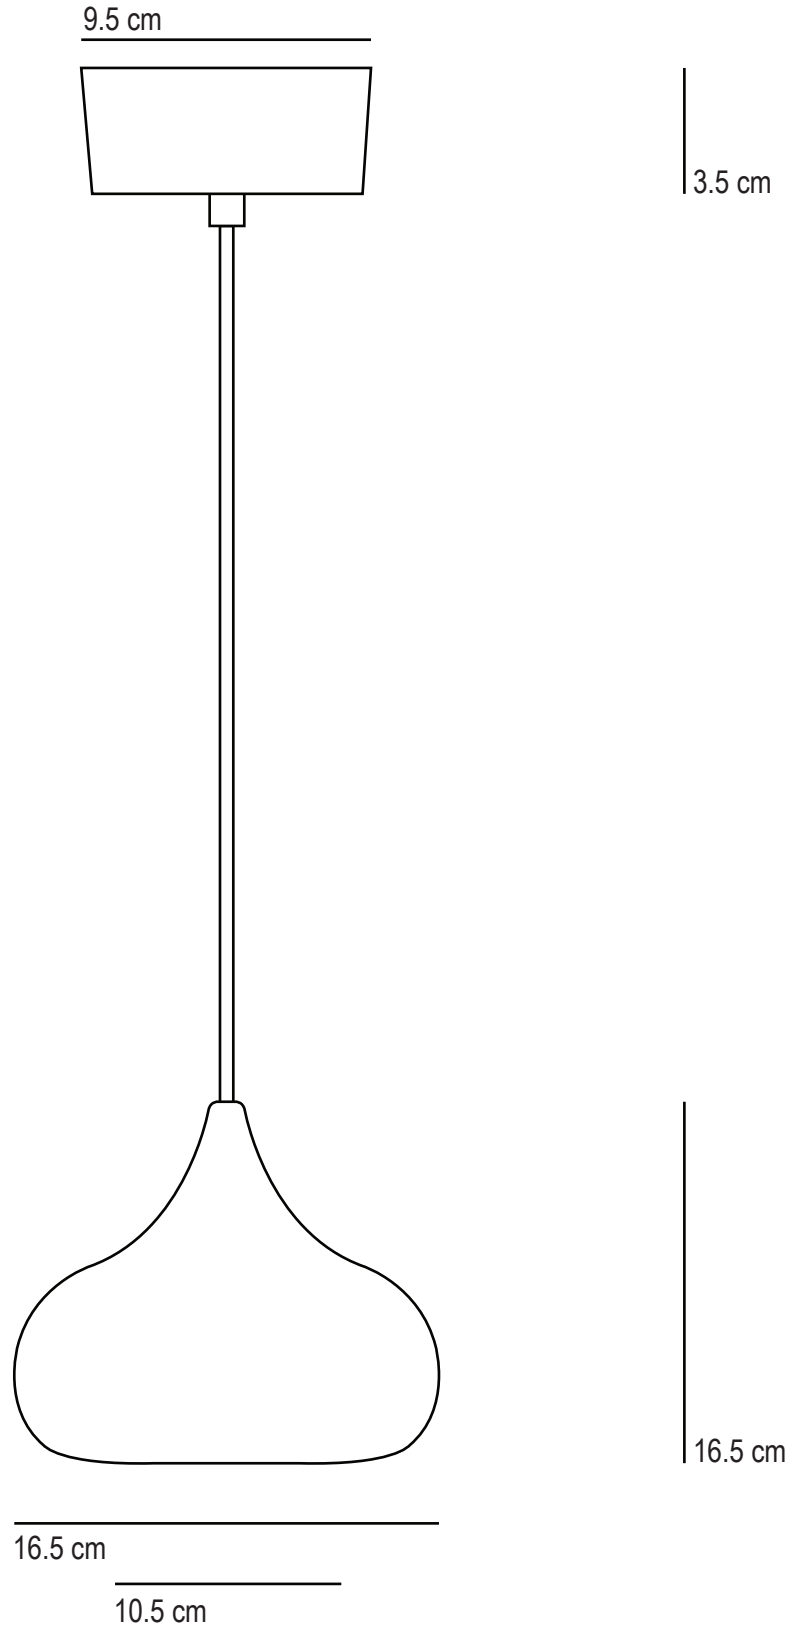

Drop Two Pendant

SPECIFICATION	Product Code	Bulb Cap	Max Wattage	Bulb Type
Drop Two Pendant	FP 385 FP 435	E 27	60	GLS
Available Finish	Natural bone china, matt or gloss.			

This product is available for specific markets. CFL compatible.
Cable length 150cm, bespoke cable lengths are available on request.