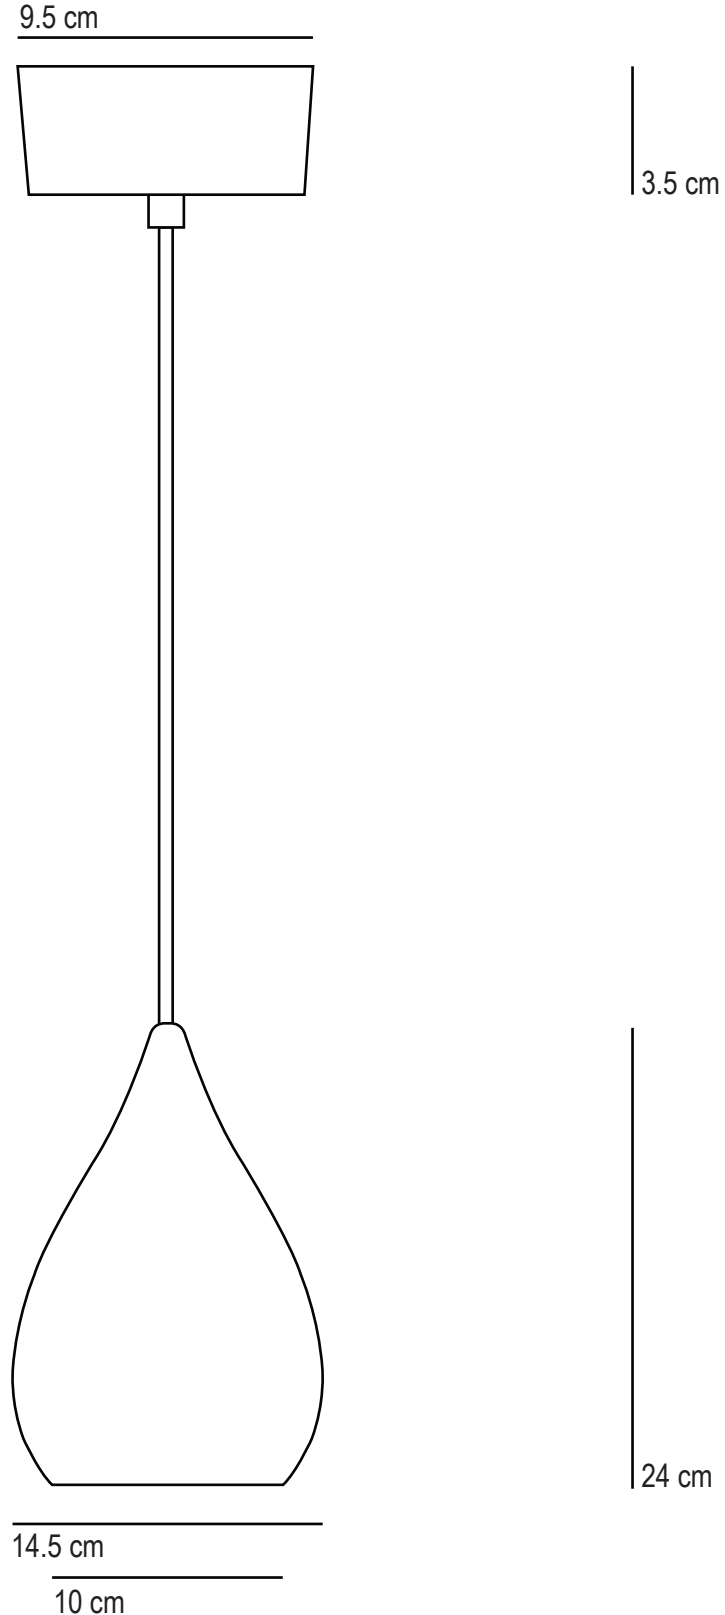

# Drop One Pendant

SPECIFICATION	Product Code	Bulb Cap	Max Wattage	Bulb Type
Drop One Pendant	FP 345 FP 346	E 27	60	GLS
Available Finish	Natural or black bone china, matt or gloss.			

This product is available for specific markets. CFL compatible.  
Cable length 150cm, bespoke cable lengths are available on request.