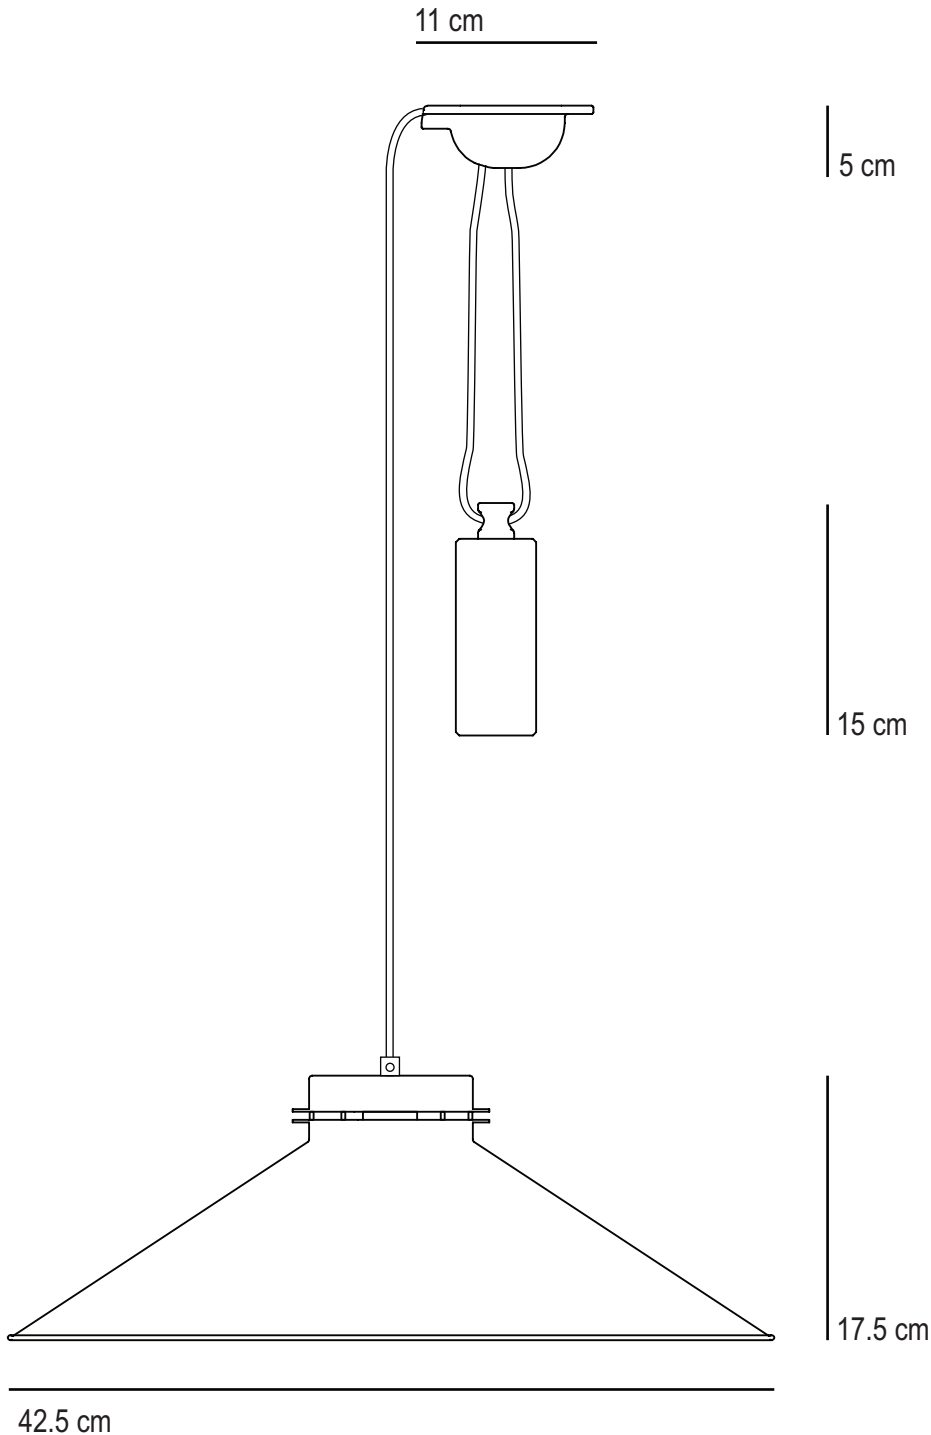

Codie

Rise & Fall Large

SPECIFICATION	Product Code	Bulb Cap	Max Wattage	Bulb Type
Codie Rise & Fall	FP 354RF	E 27	100	GLS
Available Finish	Polished aluminium			

Cable length may be shortened upon installation. This will reduce both maximum & minimum drop and reduce the range of movement.

Maximum Drop
- without altering length of standard cable

Minimum Drop
- without altering length of standard cable

Minimum Drop
- when shortening length of standard cable while still allowing rise & fall movement

This product is available for specific markets. CFL compatible.
Cable length: 180cm, Longer lengths available. Cable length may be shortened upon installation.