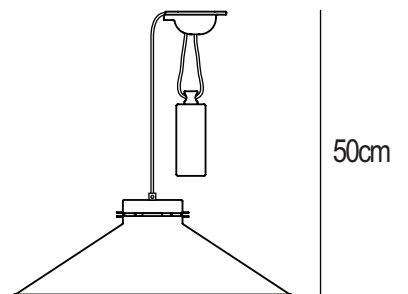

Codie

Rise & Fall Large

SPECIFICATION	Product Code	Bulb Cap	Max Wattage	Bulb Type
Codie Rise & Fall	FP 354RF	E 27	100	GLS
Available Finish	Polished aluminium			

Cable length may be shortened upon installation. This will reduce both maximum & minimum drop and reduce the range of movement.

Maximum Drop
- without altering length of standard cable

Minimum Drop
- without altering length of standard cable

Minimum Drop
- when shortening length of standard cable while still allowing rise & fall movement