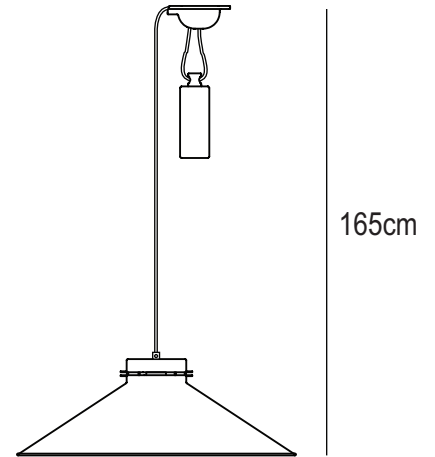

Codie

Rise & Fall Large

SPECIFICATION	Product Code	Bulb Cap	Max Wattage	Bulb Type
Codie Rise & Fall	FP 354RF	E 27	100	GLS
Available Finish	Polished aluminium			

Cable length may be shortened upon installation. This will reduce both maximum & minimum drop and reduce the range of movement.

Maximum Drop
- without altering length of standard cable

Minimum Drop
- without altering length of standard cable

Minimum Drop
- when shortening length of standard cable while still allowing rise & fall movement

This product is available for specific markets. CFL compatible.
Cable length: 180cm, Longer lengths available. Cable length may be shortened upon installation.