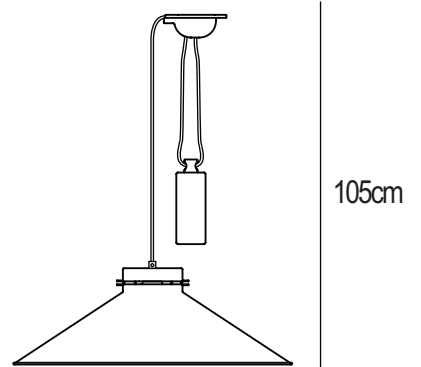

Codie

Rise & Fall Large

SPECIFICATION	Product Code	Bulb Cap	Max Wattage	Bulb Type
Codie Rise & Fall	FP 354RF	E 27	100	GLS
Available Finish	Polished aluminium			

Cable length may be shortened upon installation. This will reduce both maximum & minimum drop and reduce the range of movement.

Maximum Drop
- without altering length of standard cable

Minimum Drop
- without altering length of standard cable

Minimum Drop
- when shortening length of standard cable while still allowing rise & fall movement