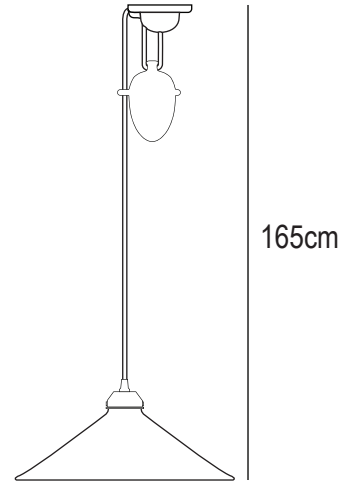

Cobb

Rise & Fall Large

SPECIFICATION	Product Code	Bulb Cap	Max Wattage	Bulb Type
Cobb Rise & Fall Large	FP 350	E 27	100	GLS
Available Finish	Natural bone china.			

Cable length may be shortened upon installation. This will reduce both maximum & minimum drop and reduce the range of movement.

Maximum Drop
- without altering length of standard cable

Minimum Drop
- without altering length of standard cable

Minimum Drop
- when shortening length of standard cable while still allowing rise & fall movement

This product is available for specific markets. CFL compatible.
Cable length: 180cm, Longer lengths available. Cable length may be shortened upon installation.