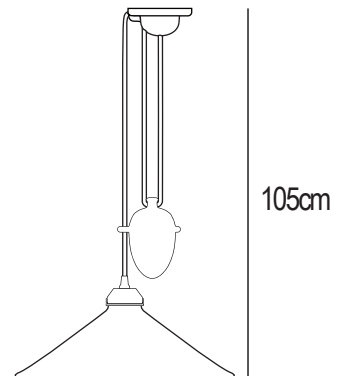

Cobb

Rise & Fall Large

SPECIFICATION	Product Code	Bulb Cap	Max Wattage	Bulb Type
Cobb Rise & Fall Large	FP 350	E 27	100	GLS
Available Finish	Natural bone china.			

Cable length may be shortened upon installation. This will reduce both maximum & minimum drop and reduce the range of movement.

Maximum Drop
- without altering length of standard cable

Minimum Drop
- without altering length of standard cable

Minimum Drop
- when shortening length of standard cable while still allowing rise & fall movement

This product is available for specific markets. CFL compatible.
Cable length: 180cm, Longer lengths available. Cable length may be shortened upon installation.