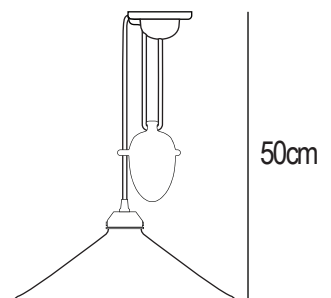

Cobb

Rise & Fall Large

SPECIFICATION	Product Code	Bulb Cap	Max Wattage	Bulb Type
Cobb Rise & Fall Large	FP 350	E 27	100	GLS
Available Finish	Natural bone china.			

Cable length may be shortened upon installation. This will reduce both maximum & minimum drop and reduce the range of movement.

Maximum Drop
- without altering length of standard cable

Minimum Drop
- without altering length of standard cable

Minimum Drop
- when shortening length of standard cable while still allowing rise & fall movement