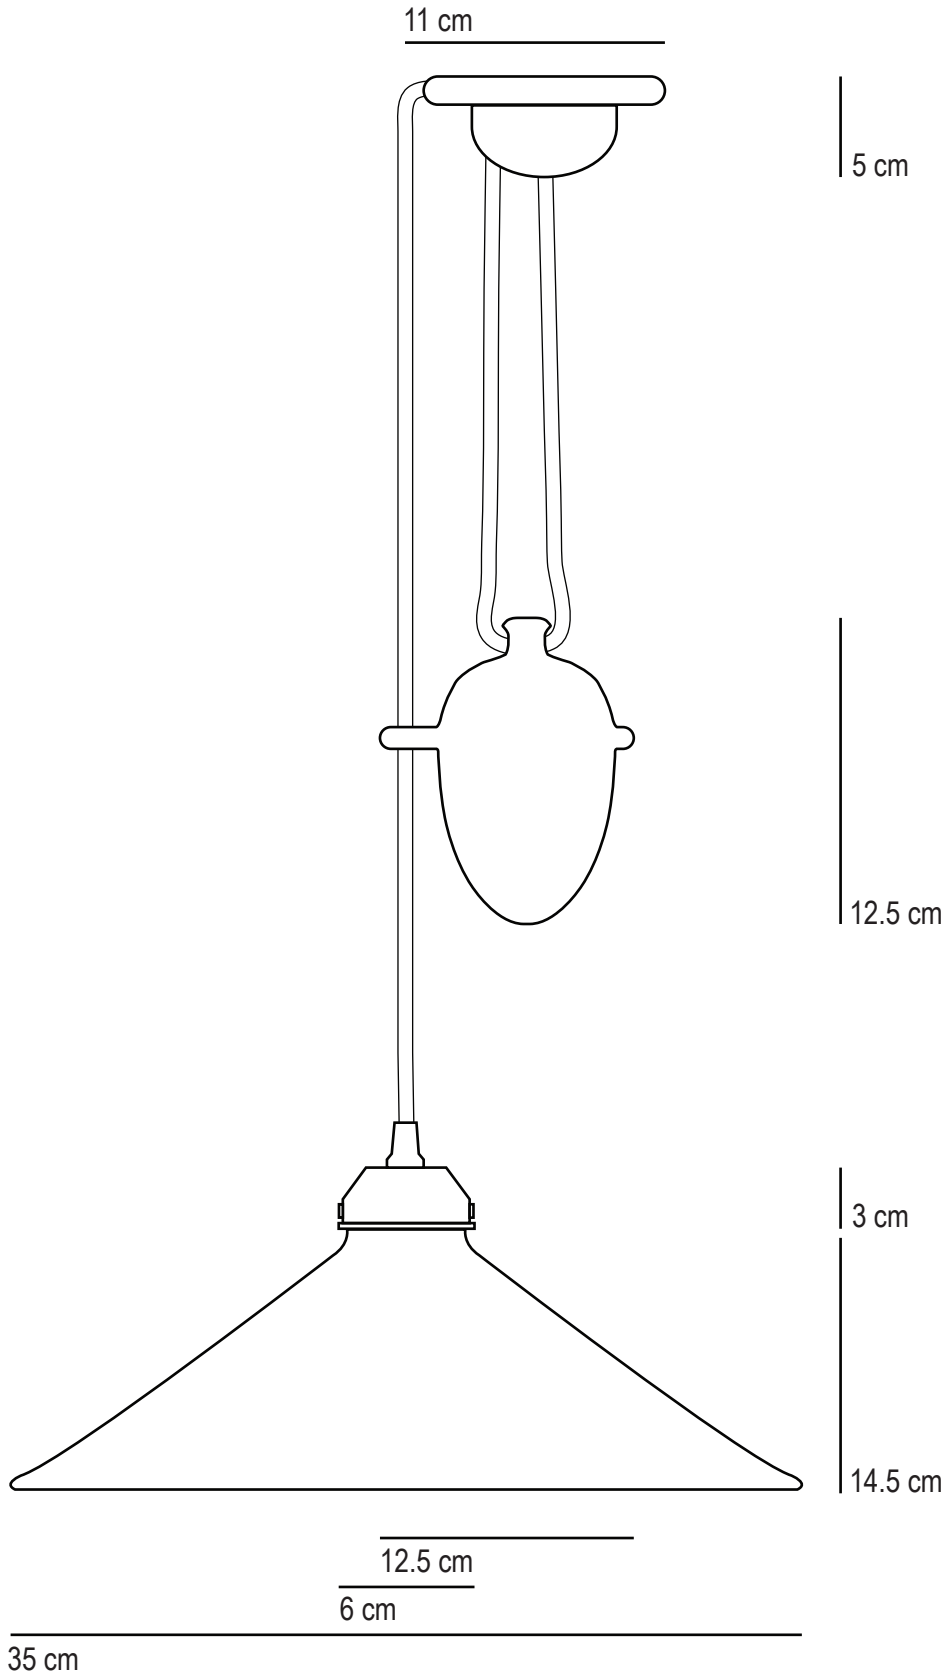

Cobb

Rise & Fall Large

SPECIFICATION	Product Code	Bulb Cap	Max Wattage	Bulb Type
Cobb Rise & Fall Large	FP 350	E 27	100	GLS
Available Finish	Natural bone china.			

Cable length may be shortened upon installation. This will reduce both maximum & minimum drop and reduce the range of movement.

Maximum Drop
- without altering length of standard cable

Minimum Drop
- without altering length of standard cable

Minimum Drop
- when shortening length of standard cable while still allowing rise & fall movement

This product is available for specific markets. CFL compatible.
Cable length: 180cm, Longer lengths available. Cable length may be shortened upon installation.