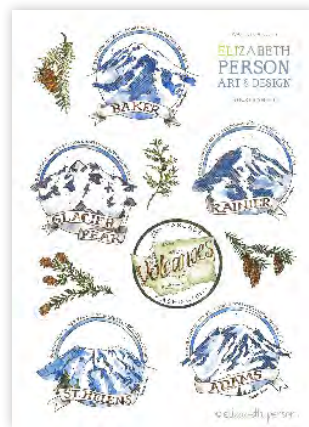

STICKER SHEETS

\$2.50 (\$5 MSRP)
MINIMUM 12 PER DESIGN
ASSORTED DURABLE STICKERS

NEW PACKAGING OPTIONS!

- Cello Bag (default)
- Cello Hanging Bag
- No Bag

Berries

Ferries

Lighthouses of WA

Mukilteo, WA

Mushrooms

Pacific Northwest

The San Juan Islands

Tools

Volcanoes of Oregon

Volcanoes of WA

VINYL STICKERS

\$2 (\$4 MSRP)
MINIMUM 12 PER DESIGN

Each vinyl sticker design is full of detail and bright watercolor. Ideal for indoor or outdoor use, these stickers are perfect for personalizing laptops, water bottles, car windows, kayaks and more!

Bainbridge Island
2.4" x 4.7"