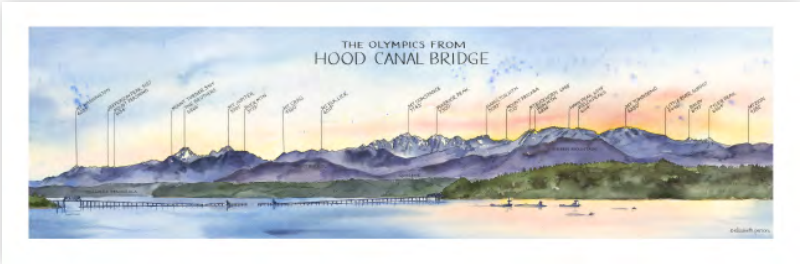

MOUNTAIN RANGES

WA Cascade Volcanoes

6x6"	CARD	$2.50	$5 MSRP
8x8"	ARCHIVAL PRINT	$10	$20 MSRP
12x12"	ARCHIVAL PRINT	$15	$30 MSRP
18x18"	ARCHIVAL PRINT	$30	$60 MSRP

OR Cascade Volcanoes

6x6"	CARD	$2.50	$5 MSRP
8x8"	ARCHIVAL PRINT	$10	$20 MSRP
12x12"	ARCHIVAL PRINT	$15	$30 MSRP
18x18"	ARCHIVAL PRINT	$30	$60 MSRP