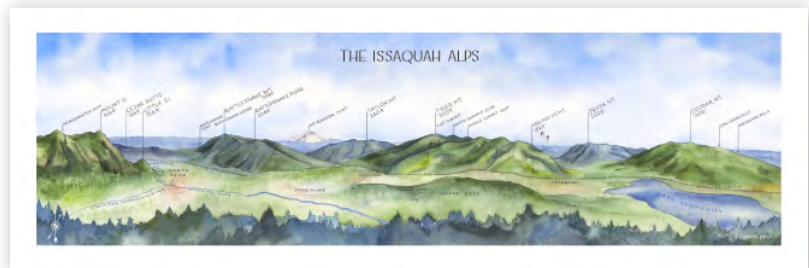

Issaquah Alps King County, WA

15x5"	ARCHIVAL PRINT	$9	$20	MSRP
24x8"	ARCHIVAL PRINT	$20	$40	MSRP
	CANVAS - MIN. 2	$75	$150	MSRP
36x12"	ARCHIVAL PRINT	$35	$70	MSRP
	CANVAS - NO MIN.	$105	$210	MSRP