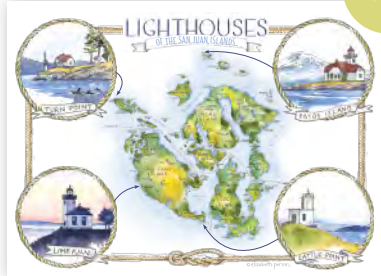

Orcas Island

5x7"	CARD	\$2.5	\$5 MSRP
8x10"	ARCHIVAL PRINT	\$10	\$20 MSRP
11x14"	ARCHIVAL PRINT	\$15	\$30 MSRP

San Juan Island

5x7"	CARD	\$2.5	\$5 MSRP
8x10"	ARCHIVAL PRINT	\$10	\$20 MSRP
11x14"	ARCHIVAL PRINT	\$15	\$30 MSRP

Stuart Island

5x7"	CARD	\$2.5	\$5 MSRP
8x10"	ARCHIVAL PRINT	\$10	\$20 MSRP
11x14"	ARCHIVAL PRINT	\$15	\$30 MSRP

Lighthouses of the SJs

5x7"	CARD	\$2.5	\$5 MSRP
8x10"	ARCHIVAL PRINT	\$10	\$20 MSRP

NEW

WESTERN STATE MAPS