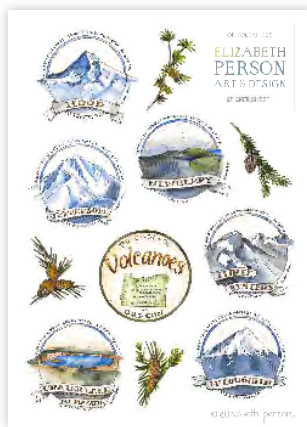

Mushrooms

Pacific Northwest

The San Juan Islands

Tools

Volcanoes of Oregon

Volcanoes of WA

VINYL STICKERS

\$2 (\$4 MSRP)
MINIMUM 12 PER DESIGN

Each vinyl sticker design is full of detail and bright watercolor. Ideal for indoor or outdoor use, these stickers are perfect for personalizing laptops, water bottles, car windows, kayaks and more!

Bainbridge Island
2.4" x 4.7"