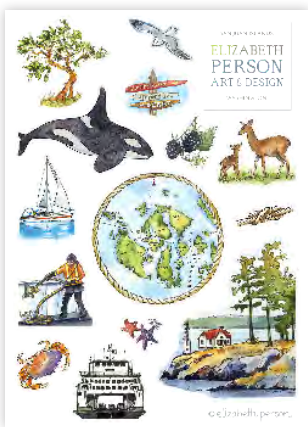

Moon Landing

Mush-rooms

Orcas

Oregon

Puget Sound

Solstice Quartet

World Map

NEW

STICKER SHEETS

\$2.50 (\$5 MSRP)
MINIMUM 12 PER DESIGN
ASSORTED DURABLE STICKERS

NEW PACKAGING OPTIONS!

- Cello Bag (default)
- Cello Hanging Bag
- No Bag

Berries

Ferries

Lighthouses of WA

Mukilteo, WA

Mushrooms

Pacific Northwest

The San Juan Islands

Tools

Volcanoes of Oregon

Volcanoes of WA

VINYL STICKERS

\$2 (\$4 MSRP)
MINIMUM 12 PER DESIGN

Each vinyl sticker design is full of detail and bright watercolor. Ideal for indoor or outdoor use, these stickers are perfect for personalizing laptops, water bottles, car windows, kayaks and more!

Bainbridge Island
2.4" x 4.7"