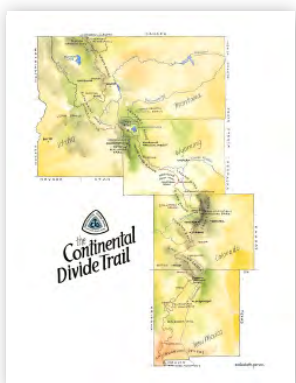

Continental Divide Trail

5x7"	CARD	$2.5	$5 MSRP
8x10"	ARCHIVAL PRINT	$10	$20 MSRP
11x14"	ARCHIVAL PRINT	$15	$30 MSRP
18x24"	ARCHIVAL PRINT	$35	$70 MSRP