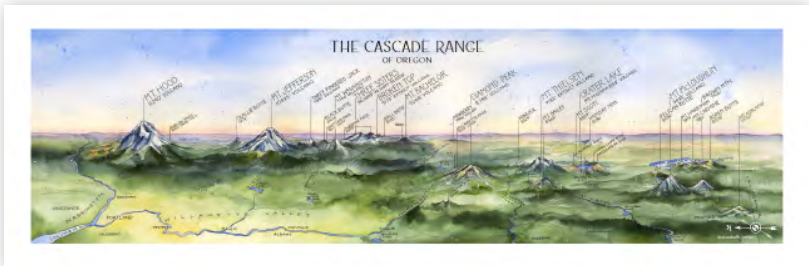

Oregon Cascades OR

15x5"	ARCHIVAL PRINT	$9	$20	MSRP
24x8"	ARCHIVAL PRINT	$20	$40	MSRP
	CANVAS - MIN. 2	$75	$150	MSRP
36x12"	ARCHIVAL PRINT	$35	$70	MSRP
	CANVAS - NO MIN.	$105	$210	MSRP