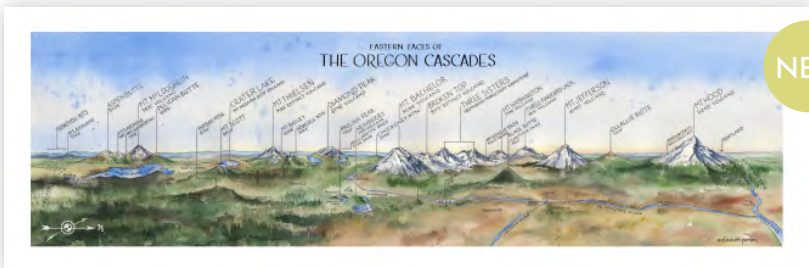

NEW

Eastern Faces - Oregon Cascades OR

15x5"	ARCHIVAL PRINT	$9	$20	MSRP
24x8"	ARCHIVAL PRINT	$20	$40	MSRP
	CANVAS - MIN. 2	$75	$150	MSRP
36x12"	ARCHIVAL PRINT	$35	$70	MSRP
	CANVAS - NO MIN.	$105	$210	MSRP

Formerly titled "Rugged Horizon"