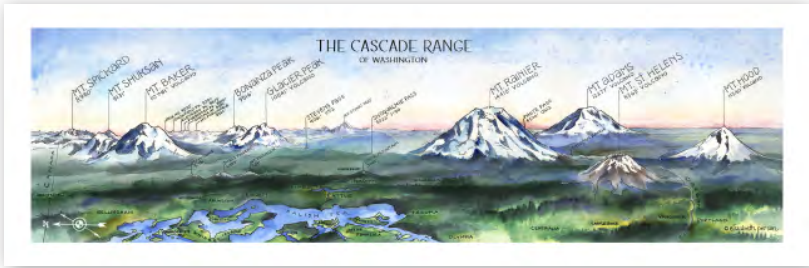

MOUNTAIN RANGES

Washington Cascades WA

15x5"	ARCHIVAL PRINT	$9	$20	MSRP
24x8"	ARCHIVAL PRINT	$20	$40	MSRP
	CANVAS - MIN. 2	$75	$150	MSRP
36x12"	ARCHIVAL PRINT	$35	$70	MSRP
	CANVAS - NO MIN.	$105	$210	MSRP