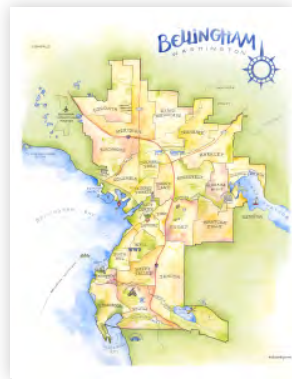

Bellingham (WA)

5x7"	CARD	$2.50	$5 MSRP
8x10"	ARCHIVAL PRINT	$10	$20 MSRP
11x14"	ARCHIVAL PRINT	$15	$30 MSRP
16x20"	ARCHIVAL PRINT	$27.50	$55 MSRP