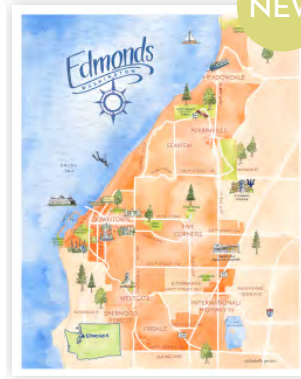

NEW

Edmonds (WA)

5x7"	CARD	$2.50	$5 MSRP
8x10"	ARCHIVAL PRINT	$10	$20 MSRP
11x14"	ARCHIVAL PRINT	$15	$30 MSRP
16x20"	ARCHIVAL PRINT	$27.50	$55 MSRP