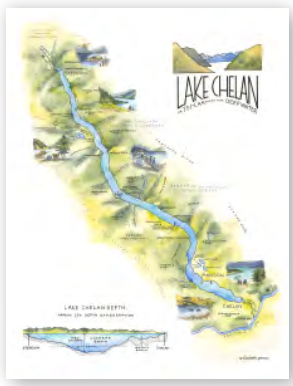

Camano Island

5x7"	CARD	\$2.50	\$5 MSRP
8x10"	ARCHIVAL PRINT	\$10	\$20 MSRP
11x14"	ARCHIVAL PRINT	\$15	\$30 MSRP
16x20"	ARCHIVAL PRINT	\$27.50	\$55 MSRP

Scuba Diving SITES

Dive Sites of Puget Sound

8x10"	ARCHIVAL PRINT	\$10	\$20 MSRP
12x16"	ARCHIVAL PRINT	\$16.50	\$33 MSRP
18x24"	ARCHIVAL PRINT	\$35	\$70 MSRP

Kitsap Peninsula

5x7"	CARD	\$2.50	\$5 MSRP
8x10"	ARCHIVAL PRINT	\$10	\$20 MSRP
11x14"	ARCHIVAL PRINT	\$15	\$30 MSRP
18x24"	ARCHIVAL PRINT	\$35	\$70 MSRP

Lake Chelan

5x7"	CARD	\$2.50	\$5 MSRP
8x10"	ARCHIVAL PRINT	\$10	\$20 MSRP
12x16"	ARCHIVAL PRINT	\$16.50	\$33 MSRP
18x24"	ARCHIVAL PRINT	\$35	\$70 MSRP