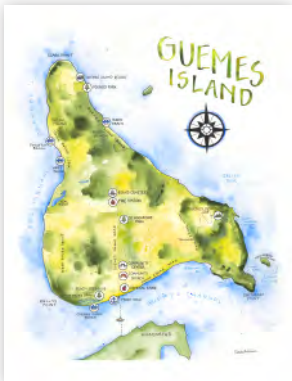

Guemes Island

5x7"	CARD	$2.5	$5 MSRP
8x10"	ARCHIVAL PRINT	$10	$20 MSRP
11x14"	ARCHIVAL PRINT	$15	$30 MSRP