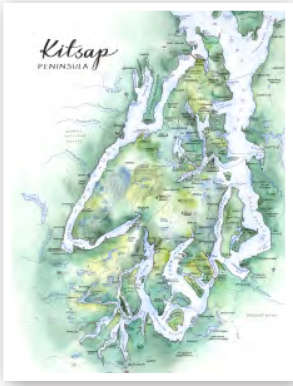

Camano Island

5x7"	CARD	\$2.50	\$5 MSRP
8x10"	ARCHIVAL PRINT	\$10	\$20 MSRP
11x14"	ARCHIVAL PRINT	\$15	\$30 MSRP
16x20"	ARCHIVAL PRINT	\$27.50	\$55 MSRP

Scuba Diving SITES

Dive Sites of Puget Sound

8x10"	ARCHIVAL PRINT	\$10	\$20 MSRP
12x16"	ARCHIVAL PRINT	\$16.50	\$33 MSRP
18x24"	ARCHIVAL PRINT	\$35	\$70 MSRP

Kitsap Peninsula

5x7"	CARD	\$2.50	\$5 MSRP
8x10"	ARCHIVAL PRINT	\$10	\$20 MSRP
11x14"	ARCHIVAL PRINT	\$15	\$30 MSRP
18x24"	ARCHIVAL PRINT	\$35	\$70 MSRP

Lake Chelan

5x7"	CARD	\$2.50	\$5 MSRP
8x10"	ARCHIVAL PRINT	\$10	\$20 MSRP
12x16"	ARCHIVAL PRINT	\$16.50	\$33 MSRP
18x24"	ARCHIVAL PRINT	\$35	\$70 MSRP