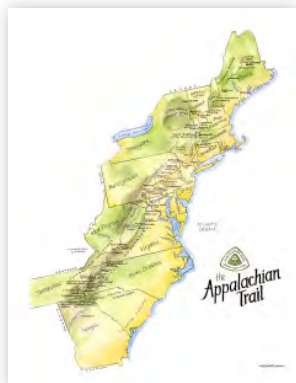

Appalachian Trail

5x7"	CARD	$2.5	$5 MSRP
8x10"	ARCHIVAL PRINT	$10	$20 MSRP
11x14"	ARCHIVAL PRINT	$15	$30 MSRP
18x24"	ARCHIVAL PRINT	$35	$70 MSRP