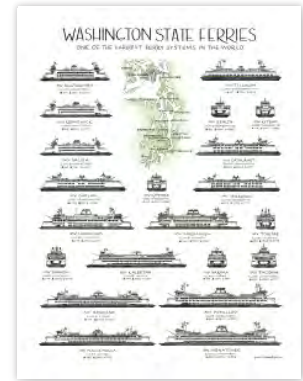

The World

5x7"	CARD	\$2.50	\$5 MSRP	12x16"	ARCHIVAL PRINT	\$16.50	\$33 MSRP
8x10"	ARCHIVAL PRINT	\$10	\$20 MSRP	18x24"	ARCHIVAL PRINT	\$35	\$70 MSRP

Guemes Island Ferries

8x24" ARCHIVAL PRINT \$20 \$40 MSRP