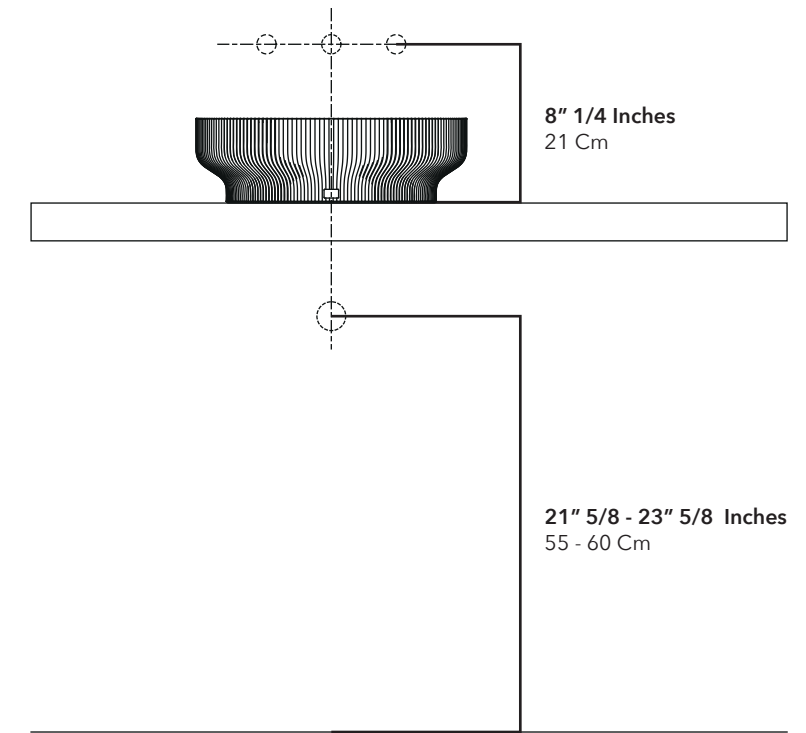

LOTUS 01
Product Data Sheet

KONKRETUS

Scale 1:5

Note: Illustrative images, may vary from the real product.

Installation Notes

Notas de Instalación

Recommended height for wall mounted taps

Altura recomendada para grifería de pared

Recommended perforations for drain and countertop tap

Perforaciones recomendadas para el desague y la grifería de mesón

Dimensions

Dimensiones

Height Altura	4" 1/4 Inches - 11 Cm 4" 1/4 Pulgadas - 11 Cm
Width Ancho	14" 1/2 Inches - 37 Cm 14" 1/2 Pulgadas - 37 Cm
Depth Profundidad	14" 1/2 Inches - 37 Cm 14" 1/2 Pulgadas - 37 Cm

Weight

Peso

14.4 Pounds - 7.2 Kg
14.4 Libras - 7.2 Kg

Material

Material

Concrete
Concreto

Note: These are approximate and may vary.

Note: These are recommended and may vary, verify before intallate.