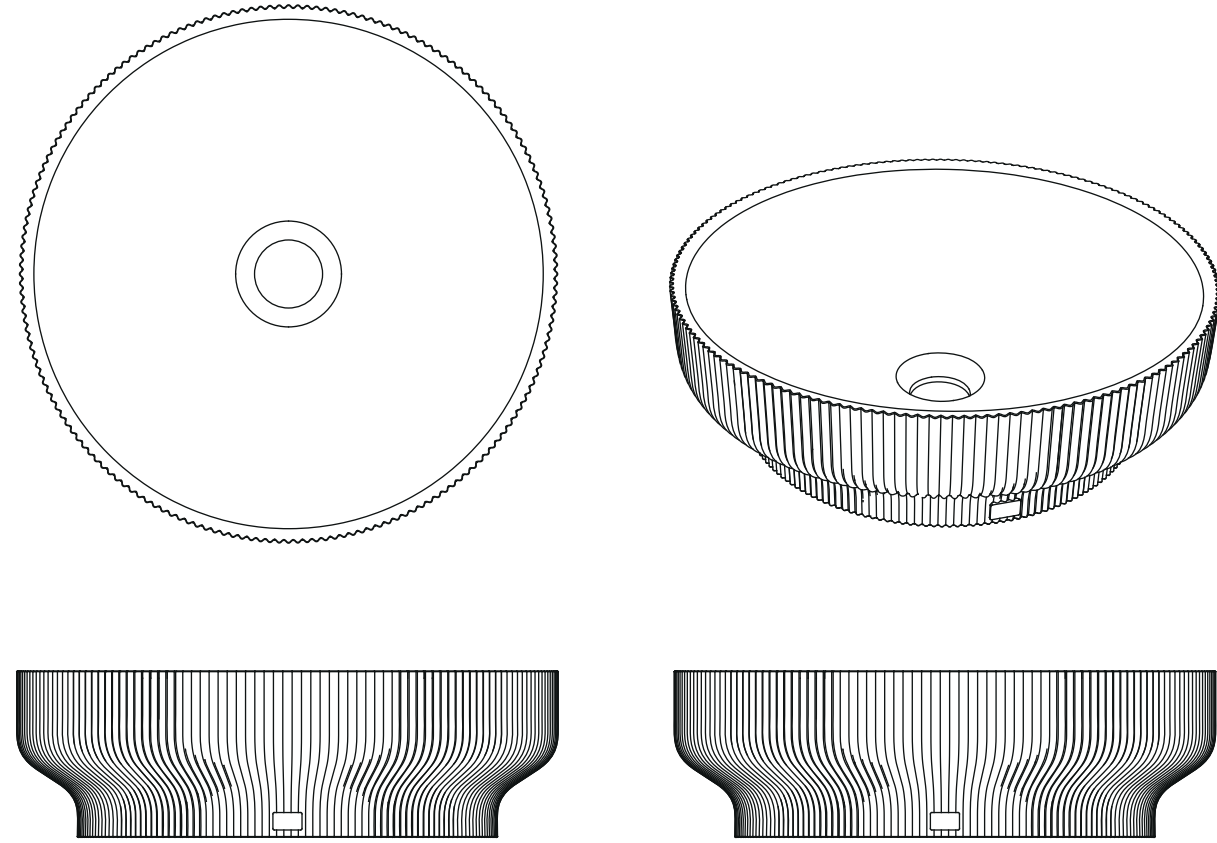

LOTUS 01
Product Data Sheet

KONKRETUS

Scale 1:5

Note: Illustrative images, may vary from the real product.

Installation Notes

Notas de Instalación

Recommended height for wall mounted taps

Altura recomendada para grifería de pared

Recommended perforations for drain and countertop tap

Perforaciones recomendadas para el desague y la grifería de mesón

Dimensions

Dimensiones

Height Altura	4" 1/4 Inches - 11 Cm 4" 1/4 Pulgadas - 11 Cm
Width Ancho	14" 1/2 Inches - 37 Cm 14" 1/2 Pulgadas - 37 Cm
Depth Profundidad	14" 1/2 Inches - 37 Cm 14" 1/2 Pulgadas - 37 Cm

Weight

Peso

14.4 Pounds - 7.2 Kg
14.4 Libras - 7.2 Kg

Material

Material

Concrete
Concreto

Note: These are approximate and may vary.

Note: These are recommended and may vary, verify before intallate.