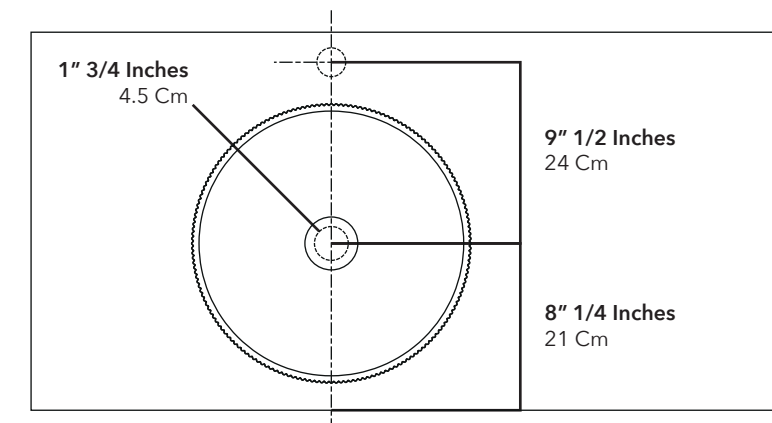

LOTUS 01
Product Data Sheet

KONKRETUS

Scale 1:5

Note: Illustrative images, may vary from the real product.

Installation Notes

Notas de Instalación

Recommended height for wall mounted taps

Altura recomendada para grifería de pared

Recommended perforations for drain and countertop tap

Perforaciones recomendadas para el desague y la grifería de mesón

Dimensions

Dimensiones

Height Altura	4" 1/4 Inches - 11 Cm 4" 1/4 Pulgadas - 11 Cm
Width Ancho	14" 1/2 Inches - 37 Cm 14" 1/2 Pulgadas - 37 Cm
Depth Profundidad	14" 1/2 Inches - 37 Cm 14" 1/2 Pulgadas - 37 Cm

Weight

Peso

14.4 Pounds - 7.2 Kg
14.4 Libras - 7.2 Kg

Material

Material

Concrete
Concreto

Note: These are approximate and may vary.

Note: These are recommended and may vary, verify before intallate.