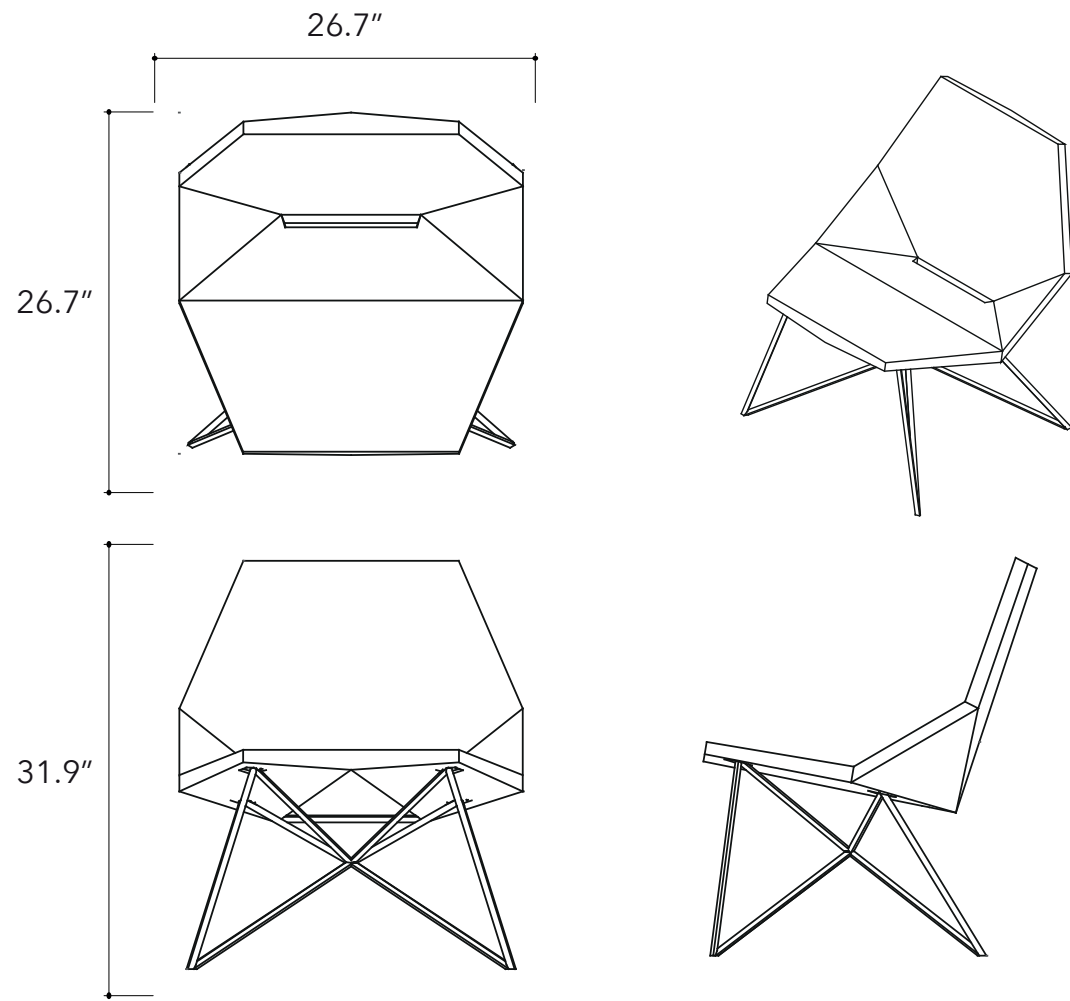

FOLD AFL01
Product Data Sheet

KONKRETUS

Scale 1:15
 Note: Illustrative images, may vary from the real product.

Installation Notes

Notas de Instalación

Self standing piece

Dimensions

Dimensiones

Height Altura	31.9 " Inches - 81 Cm 31.9 " Pulgadas - 81 Cm
Width Ancho	26.7 " Inches - 68 Cm 26.7 " Pulgadas - 68 Cm
Depth Profundidad	26.7 " Inches - 68 Cm 26.7 " Pulgadas - 68 Cm

Weight

Peso

121.2 Pounds - 55 Kg
 121.2 Libras - 55 Kg