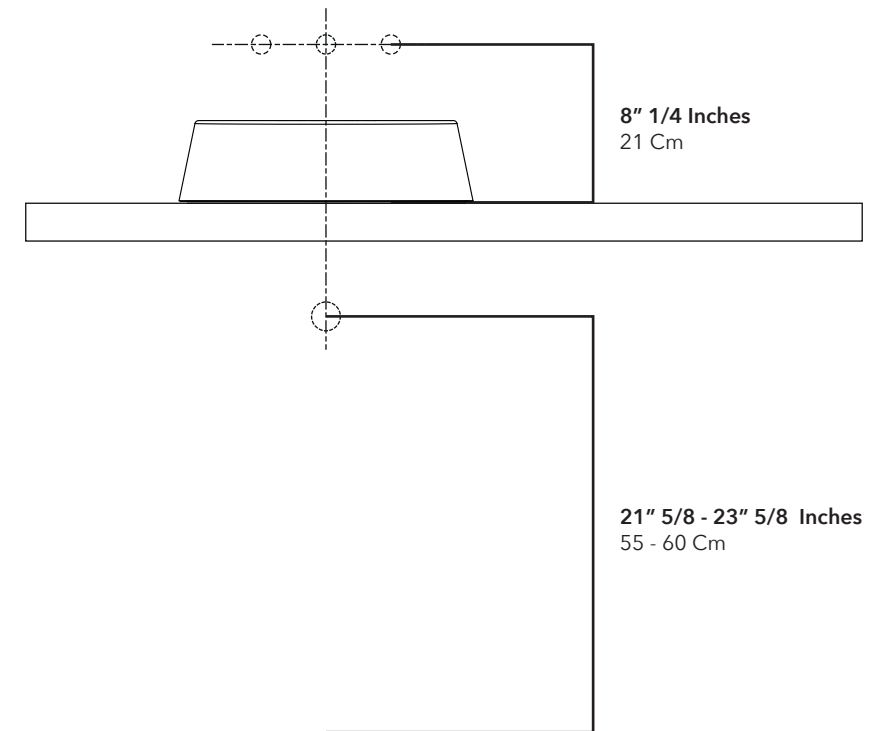

DAL 04

Product Data Sheet

KONKRETUS

Scale 1:10
 Note: Illustrative images, may vary from the real product.

Installation Notes

Notas de Instalación

Recommended height for wall mounted taps

Altura recomendada para grifería de pared

Mount type **Vessel**
 Tipo de montura Vessel

Recommended perforations for drain and countertop tap

Perforaciones recomendadas para el desagüe y la grifería de mesón

Dimensions

Dimensiones

Height Altura	4.3 " Inches - 11 Cm 4.3 " Pulgadas - 11 Cm
Width Ancho	15.7 " Inches - 40 Cm 15.7" Pulgadas - 40 Cm
Depth Profundidad	15.7 " Inches - 40 Cm 15.7 " Pulgadas -40 Cm

Weight

Peso

24.2 Pounds - 11 Kg
 24.2 Libras - 11 Kg

Material

Material

Concrete & Corian lids
 Concreto & tapas en Corian

Note: These are approximate and may vary.

Note: These are recommended and may vary, verify before installation.