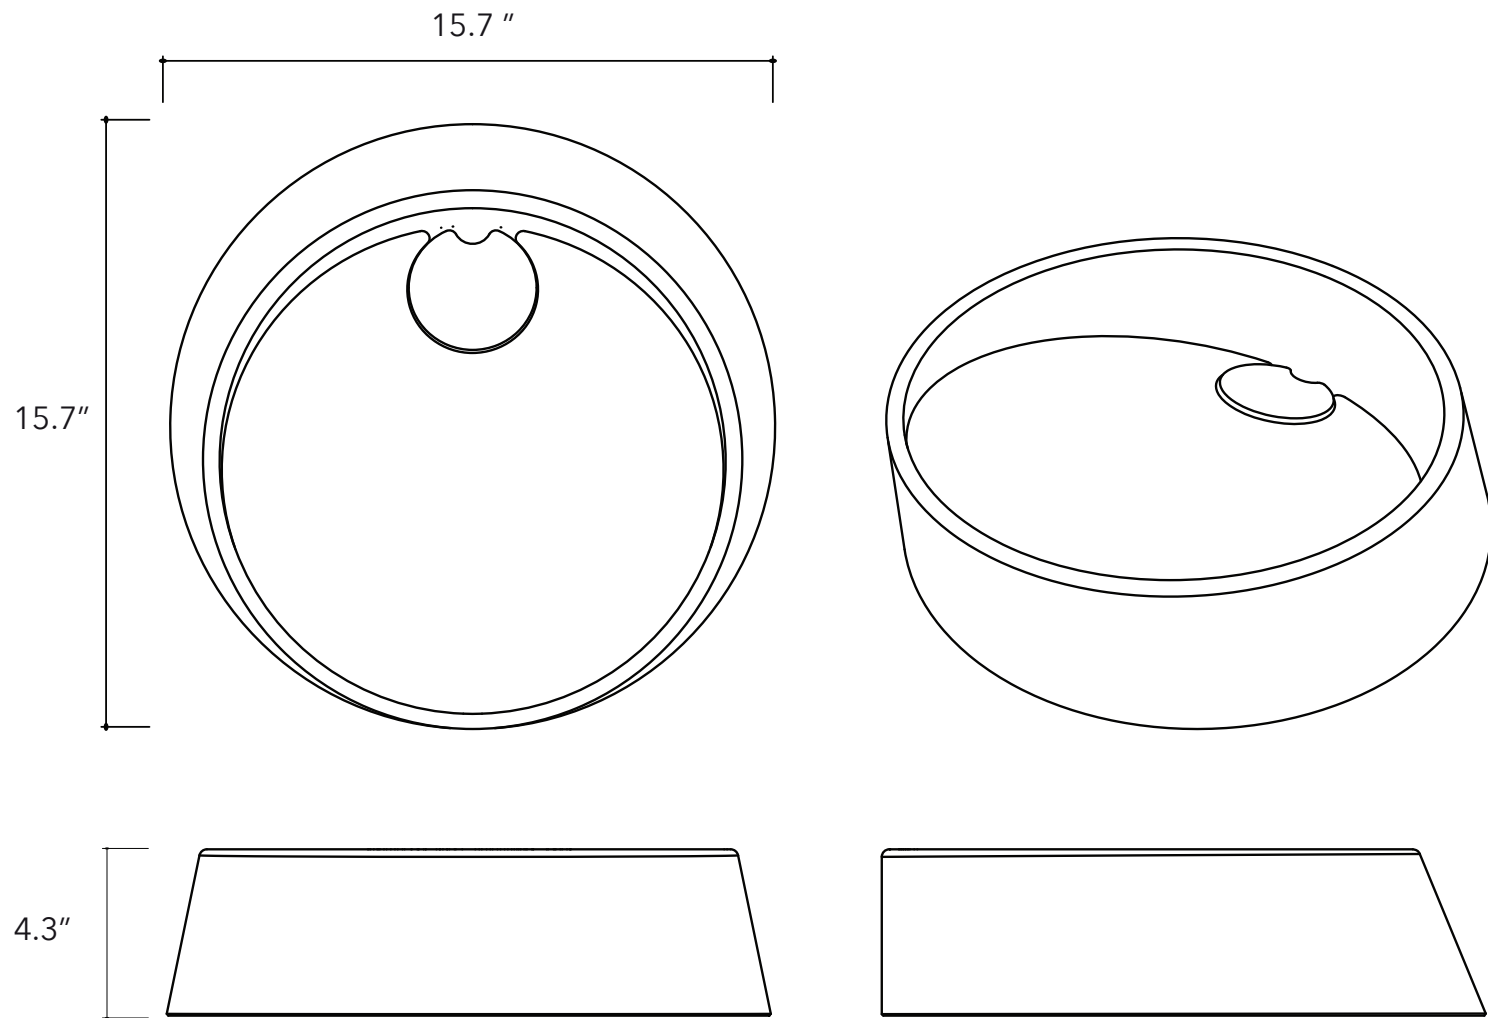

DAL 04

Product Data Sheet

KONKRETUS

Scale 1:10
 Note: Illustrative images, may vary from the real product.

Installation Notes

Notas de Instalación

Recommended height for wall mounted taps

Altura recomendada para grifería de pared

Mount type **Vessel**
 Tipo de montura Vessel

Recommended perforations for drain and countertop tap

Perforaciones recomendadas para el desagüe y la grifería de mesón

Dimensions

Dimensiones

Height Altura	4.3 " Inches - 11 Cm 4.3 " Pulgadas - 11 Cm
Width Ancho	15.7 " Inches - 40 Cm 15.7" Pulgadas - 40 Cm
Depth Profundidad	15.7 " Inches - 40 Cm 15.7 " Pulgadas -40 Cm

Weight

Peso

24.2 Pounds - 11 Kg
 24.2 Libras - 11 Kg

Material

Material

Concrete & Corian lids
 Concreto & tapas en Corian

Note: These are approximate and may vary.

Note: These are recommended and may vary, verify before installation.