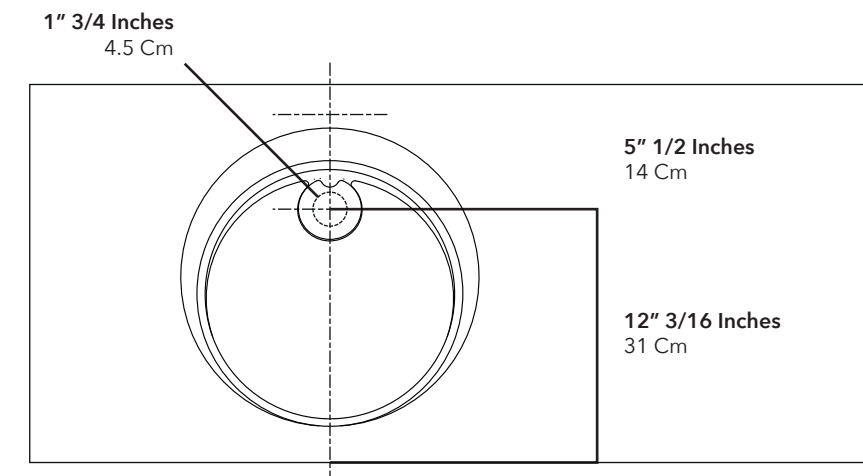

DAL 04

Product Data Sheet

KONKRETUS

Scale 1:10
 Note: Illustrative images, may vary from the real product.

Installation Notes

Notas de Instalación

Recommended height for wall mounted taps

Altura recomendada para grifería de pared

Mount type **Vessel**
 Tipo de montura Vessel

Recommended perforations for drain and countertop tap

Perforaciones recomendadas para el desagüe y la grifería de mesón

Dimensions

Dimensiones

Height Altura	4.3 " Inches - 11 Cm 4.3 " Pulgadas - 11 Cm
Width Ancho	15.7 " Inches - 40 Cm 15.7" Pulgadas - 40 Cm
Depth Profundidad	15.7 " Inches - 40 Cm 15.7 " Pulgadas -40 Cm

Weight

Peso

24.2 Pounds - 11 Kg
 24.2 Libras - 11 Kg

Material

Material

Concrete & Corian lids
 Concreto & tapas en Corian

Note: These are approximate and may vary.

Note: These are recommended and may vary, verify before installation.