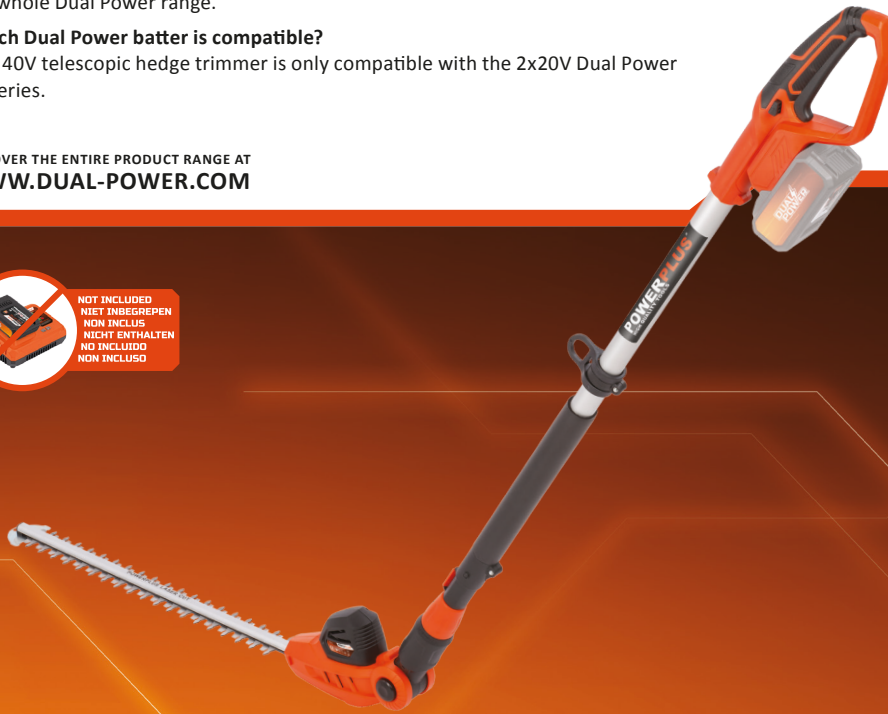

TELESCOPIC HEDGE TRIMMER 40V - POWDPG75380

This cordless, telescopic hedge trimmer from Dual Power is the ideal tool for trimming the top of hedges, without having to climb on an instable ladder. The hedge trimmer is telescopically extendable up to a length of 270cm. So even the highest hedges can be trimmed easily.

The 40V tool has a maximum cutting length of 510mm. The laser cut, double action blades can cut through branches with a diameter of up to 20mm effortlessly. Thanks to the up to 45° tiltable head, trimming in every direction has never been easier. Combined with the ergonomical D-shaped softgrip, the POWDPG75380 is equipped with all the necessary comfort.

The blade features a protective nose with hanging hole, that protects the blade from unwanted contact with the ground or rocks and allows to safe space when storing the hedge trimmer. The electric quick stop break and double safety switch ensure the user's safety.

Separate battery and charger

The battery and charger are not included. They are sold separately and are compatible with the whole Dual Power range.

Which Dual Power batter is compatible?

This 40V telescopic hedge trimmer is only compatible with the 2x20V Dual Power batteries.

DISCOVER THE ENTIRE PRODUCT RANGE AT
WWW.DUAL-POWER.COM

TECHNICAL SPECIFICATIONS POWDPG75380		FEATURES	BOX CONTENT	SYMBOLS
Rated voltage	40V $\equiv$	• Soft grip • Adjustable head • Laser cut double action blade • Aluminium telescopic shaft • Safety trigger	1x telescopic hedge trimmer	CHEMICAL SAFETY ✓ CE BATTERY NOT INCLUDED
Rotation speed	1400min⁻¹		1x blade cover	
Cutting length	510mm		1x carrying belt	
Blade length	600mm		1x manual	
Knife distance	20mm			
Shaft length	87cm to 155cm			
Total length	210cm to 270cm			

ACCESSORIES COMPATIBLE WITH POWDPG75380

BATTERY 2x20V FOR 20V/40V TOOLS 5.0Ah/2.5Ah – PREMIUM CELLS	BATTERY 2x20V FOR 20V/40V TOOLS 8.0Ah/4.0Ah – PREMIUM CELLS	CHARGER	CHARGER + BATTERY 2x20V FOR 20V/40V TOOLS 5.0Ah/2.5Ah – PREMIUM CELLS
POWDP9037	POWDP9040	POWDP9051	POWDP9064