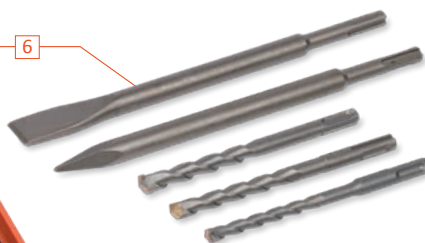

40V

RATED VOLTAGE
NOMINALE SPANNING
TENSION NOMINALE
NENNSPANNUNG
TENSÓN NOMINAL
TENSIONE NOMINALE

0-1100min⁻¹

ROTATION SPEED
TOERENTAL
VITESSE DE ROTATION
DREHZAHL
VELOCIDAD DE ROTACIÓN
VELOCITÀ DI ROTAZIONE

0-5100min⁻¹

IMPACT RATE
SLAGFREQUENTIE
VITESSE DE FRAPPE
SCHLAGSCHRAUBEN
VELOCIDAD DE IMPACTO
COLPI AL MINUTO

3J

IMPACT FORCE
IMPACTKRACHT
FORCE D'IMPACT
SCHLAGKRAFT
FUERZA DE IMPACTO
FORZA DI IMPATTO

SDS PLUS-type

CONNECTION TYPE
AANSLUITINGSTYPE
TYPE DE CONNEXION
ANSCHLUSS TYP
TIPO DE CONEXIÓN
TIPO DI CONNESSIONE

26mm

DRILL CAPACITY CONCRETE
BOORCAPACITEIT BETON
CAPACITÉ DE FORAGE BÉTON
BOHRLEISTUNG BETON
CAPACIDAD DE TALADRADO CONCRETO
CAPACITÀ DI PERFORAZIONE CEMENTO

**FREE SPACE IN BMC FOR
40V BATTERY AND CHARGER
(NOT INCLUDED)**