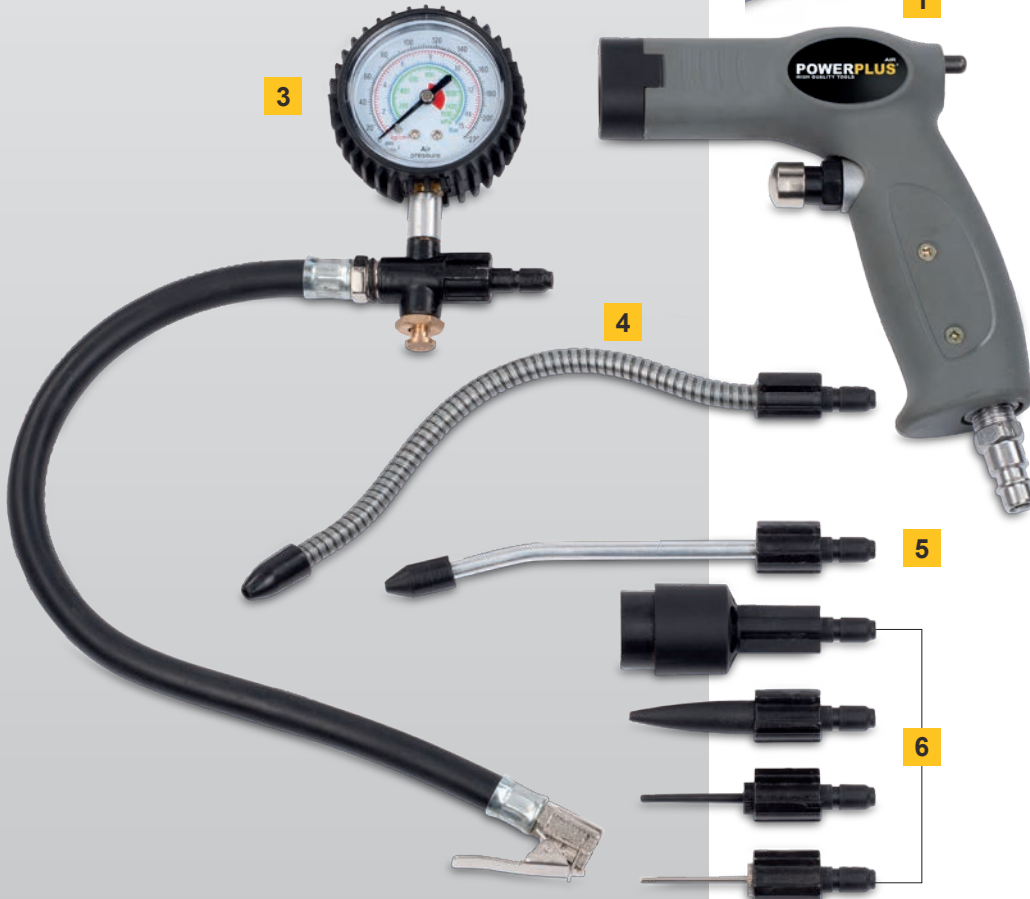

# POWERPLUS PNEUMATIC MULTI- FUNCTION SET **9 PCS**

MULTIFUNCTIONELE SET 9ST  
SET MULTI FONCTION 9PCS  
MULTIFUNKTIONS-SET 9ST  
SET MULTI FUNCION 9PZS

1. **AIR BLOW GUN**  
LUCHTDRUKPISTOOL  
PISTOLET À AIR COMPRIMÉ  
LUFTPISTOLE  
PISTOLA DE AIRE COMPRIMIDO
2. **SPIRAL HOSE 5m**  
SPIRAALSLANG  
TUYAU EN SPIRALE  
SPIRALSCHLAUCH  
TUBO EN ESPIRAL
3. **TYRE INFLATOR**  
BANDENVULPISTOOL  
PISTOLET DE GONFLAGE  
REIFENFÜLLMESSER  
PISTOLA PARA INFLAR
4. **FLEXIBLE BLOW TUBE 20cm**  
SOEPELE BLAASTUBE  
TUBE DE GONFLAGE FLEXIBLE  
FLEXIBLES BLASROHR  
TUBO DE SOPLADO FLEXIBLE
5. **LONG BLOW TUBE 11cm**  
LANGE BLAASTUBE  
TUBE DE GONFLAGE LONG  
LANGES BLASROHR  
TUBO DE SOPLADO LARGO
6. **BLOW NOZZLES**  
BLAASMONDEN  
BUSES DE SOUFFLAGE  
AUFBLAS-DÜSEN  
BOQUILLAS DE SOPLADO

## POWAI0022 - PNEUMATIC MULTIFUNCTION SET 9PCS

This blow gun set will save you a lot of trouble and time. You can use it to inflate footballs, beach balls, air swimming pools, air mattresses,... or blow away dust and dirt from hard to reach places, for instance when cleaning a bicycle chain. Quick and easy.

The complete 9-piece set includes all the basics you need such as an air gun, a 5m air hose, blow tubes, blow guns and ball needles. A quick-release fitting makes changing accessories a simple process.

TECHNICAL SPECIFICATIONS <b>POWAI0022</b>		Features	Content	Symbols
Blow gun	Euro male coupler	Air inlet 1/4"	1x blow gun 1x tyre inflator 1x spiral hose 1x long blow tube 1x flexible blow tube 4x needle	 
Tyre inflator	Manometer: 0-15bar Working pressure: 0-8bar	36cm PVC hose		
Spiral hose	Euro male coupler Universal female coupler	5m PE hose		
Long blow tube	11cm aluminium nozzle			
Flexible blow tube	20cm steel nozzle			
Needles	Steel ball needle Plastic ball needle Blow nozzle Incremental blow nozzle			