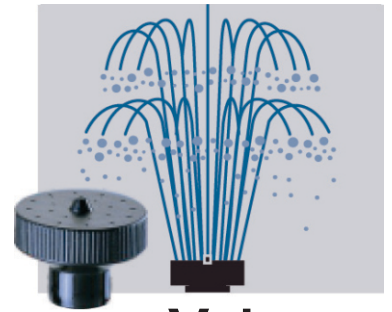

# Nozzle Kits

- Multi-fit
- Push together
- Multiple display options

**Volcano**

## WF Kit 1 Fountain 2-in-1 Kit

Includes:

- 2 Nozzle Heads
- Flow Regulator
- Outlet Adapters (3/8" & 1/2")

Suitable for Pump Sizes:  
400L/hr - 1500L/hr

## WF Kit 2 Fountain 4-in-1 Kit

Includes:

- 4 Nozzle Heads
- Flow Regulator
- Outlet Adapters (3/4" & 1/2")

Suitable for Pump Sizes:  
2400L/hr - 6000L/hr

**Ring Jet**

**Foam Jet**