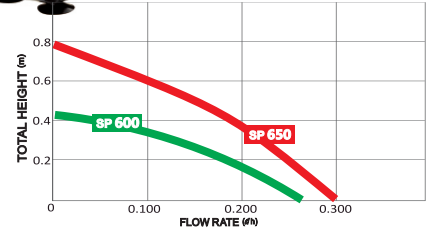

Flow Range

Barcode	Product	H Max
6920042803251	WF 400	0.9m
6920042898080	WF 700	1.2m
6920042828056	WF 1000	1.8m
6920042828063	WF 1500	2m
6920042803107	WF 2400	2.3m
6920042860759	WF 4000	2.8m
6920042803121	WF 4800	4m
6920042803138	WF 6000	3.8m
6920042803145	WF 8500	5m

FOUNTAIN KOI & POND

inline or submersible use

SP Range

Barcode	Product
6920042886094	SP 600
6933163303968	SP 650

PG Koi Range

Barcode	Product	H Max
6933163303883	PG 8000	7m
6933163301964	PG 10000	9m
6933163301971	PG 12000	4.5m
6933163301964	PG 15000	5m
6933163301803	PG 18000	6m

KOI & POND

low power consumption

Dragon Pump Range

Floating Fountain Pump

PC 55000

6933163309632

- Power: 660W
- Voltage: AC220-240V
- Q Max: 34000L/h
- H Max: 6.5m

Barcode	Product	H Max
6933163313271	D4000	3m
6933163313288	D5000	3.4m
6933163313295	D6000	3.5m
6933163313301	D8000	3.8m
6933163313660	D10000	4.1m
6933163313677	D12000	4.5m

WLP Air Pumps

Barcode	Model	Power	Q Max	M Depth	Outlets
6933163304958	LP 20	17W	22L/min	2.2m	6
6933163302619	LP 40	35W	50L/min	2.8m	12
6933163302640	LP 60	50W	70L/min	3.5m	14
6933163305146	LP 100	100W	140L/min	4.0m	33

Nozzles and Kits

WF Kit 1

Fountain 2-in-1 Kit

6933163304200

Suitable for Pump Sizes: 400L/hr - 1500L/hr

WF Kit 2

Fountain 4-in-1 Kit

6933163304224

Suitable for Pump Sizes: 2400L/hr - 6000L/hr

Bubbler Height	Pump Flow Rate	Pump Head	Model Pump Used
34cm	4000L/hr	2.8m	WF4000
40cm	4800L/hr	4m	WF4800
70cm	6000L/hr	3.8m	WF6000
135cm	8500L/hr	5m	WF8500
180cm	10000L/hr	9m	WPG-10000

Barcode: 6009801316840