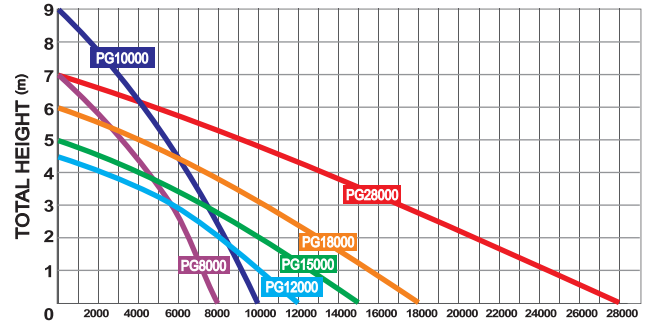

KOI & POND

low power consumption

Dragon Pump Range

Floating Fountain Pump

PC 55000

6933163309632

- Power: 660W
- Voltage: AC220-240V
- Q Max: 34000L/h
- H Max: 6.5m

Barcode	Product	H Max
6933163313271	D4000	3m
6933163313288	D5000	3.4m
6933163313295	D6000	3.5m
6933163313301	D8000	3.8m
6933163313660	D10000	4.1m
6933163313677	D12000	4.5m