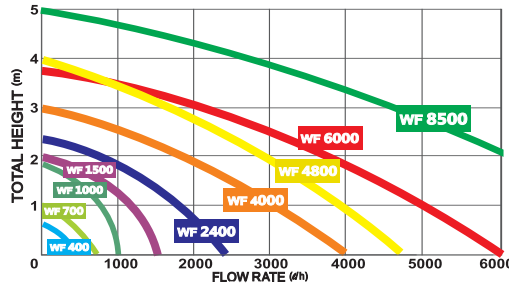

Flow Range

Barcode	Product	H Max
6920042803251	WF 400	0.9m
6920042898080	WF 700	1.2m
6920042828056	WF 1000	1.8m
6920042828063	WF 1500	2m
6920042803107	WF 2400	2.3m
6920042860759	WF 4000	2.8m
6920042803121	WF 4800	4m
6920042803138	WF 6000	3.8m
6920042803145	WF 8500	5m

FOUNTAIN KOI & POND

inline or submersible use

SP Range

Barcode	Product
6920042886094	SP 600
6933163303968	SP 650