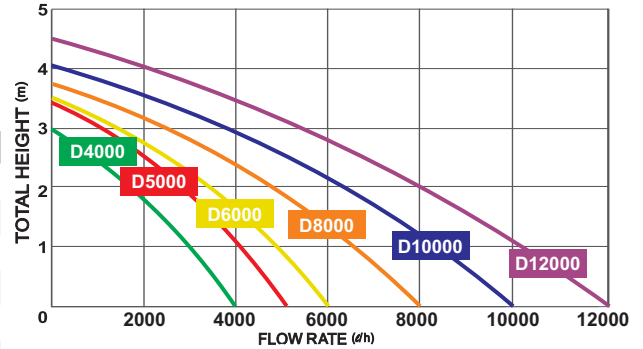

Flow Range

Barcode	Product	H Max
6920042803251	WF 400	0.9m
6920042898080	WF 700	1.2m
6920042828056	WF 1000	1.8m
6920042828063	WF 1500	2m
6920042803107	WF 2400	2.3m
6920042860759	WF 4000	2.8m
6920042803121	WF 4800	4m
6920042803138	WF 6000	3.8m
6920042803145	WF 8500	5m

FOUNTAIN KOI & POND

inline or submersible use

SP Range

Barcode	Product
6920042886094	SP 600
6933163303968	SP 650

PG Koi Range

Barcode	Product	H Max
6933163303883	PG 8000	7m
6933163301964	PG 10000	9m
6933163301971	PG 12000	4.5m
6933163301964	PG 15000	5m
6933163301803	PG 18000	6m

KOI & POND

low power consumption

Dragon Pump Range

Floating Fountain Pump

PC 55000

6933163309632

- Power: 660W
- Voltage: AC220-240V
- Q Max: 34000L/h
- H Max: 6.5m

Barcode	Product	H Max
6933163313271	D4000	3m
6933163313288	D5000	3.4m
6933163313295	D6000	3.5m
6933163313301	D8000	3.8m
6933163313660	D10000	4.1m
6933163313677	D12000	4.5m

WLP Air Pumps

Barcode	Model	Power	Q Max	M Depth	Outlets
6933163304958	LP 20	17W	22L/min	2.2m	6
6933163302619	LP 40	35W	50L/min	2.8m	12
6933163302640	LP 60	50W	70L/min	3.5m	14
6933163305146	LP 100	100W	140L/min	4.0m	33

Nozzles and Kits

WF Kit 1

Fountain 2-in-1 Kit

6933163304200

Suitable for Pump Sizes: 400L/hr - 1500L/hr

WF Kit 2

Fountain 4-in-1 Kit

6933163304224

Suitable for Pump Sizes: 2400L/hr - 6000L/hr

Bubbler Height	Pump Flow Rate	Pump Head	Model Pump Used
34cm	4000L/hr	2.8m	WF4000
40cm	4800L/hr	4m	WF4800
70cm	6000L/hr	3.8m	WF6000
135cm	8500L/hr	5m	WF8500
180cm	10000L/hr	9m	WPG-10000

Barcode: 6009801316840