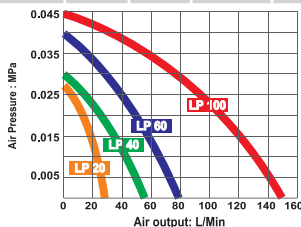

Barcode	Model	Power	Q Max	M Depth	Outlets
6933163304958	LP 20	17W	22L/min	2.2m	6
6933163302619	LP 40	35W	50L/min	2.8m	12
6933163302640	LP 60	50W	70L/min	3.5m	14
6933163305146	LP 100	100W	140L/min	4.0m	33