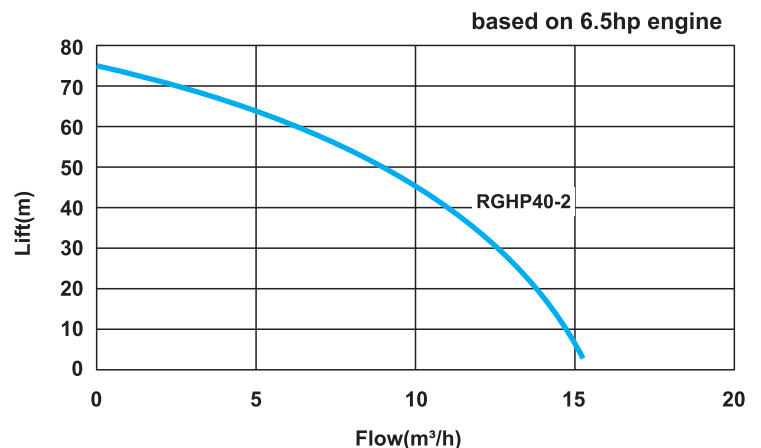

High Pressure Petrol Water Pump

Model	RGHP40-2
Max Flow (L/h)	135000
Max Head (m)	77
Max Suction (m)	7
Fuel tank Capacity (L)	3.6
Inlet/Outlet Dia. (mm)	40
Engine	2-Stroke