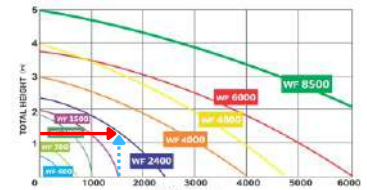

### Water Feature

1. Measure the Height  
Measure the height from the surface of the water to the highest point in the feature. **(A)**

2. Measure Water Volume in the pond  
Pond: **Length** x **Width** x **Depth** x 1000  
**(B)**

### Pot Water Feature

1. Measure the Height  
Measure the height from the surface of the water to the highest point in the feature. **(A)**

2. Measure the Circumference  
Measure around the widest point of the pot **(B)**

3. Find your Flow Rate  
**(B)** in cm ÷ 100 x 4800 = Minimum recommended flow rate **(C)**

Pot Circumference in CMs (B)	Flow Rate - Litres per Hour (C)
300	14400
240	11520
180	8640
140	6720
100	4800

4. Find your pump size  
Take your **Height** across the graph and find your **Flow Rate**