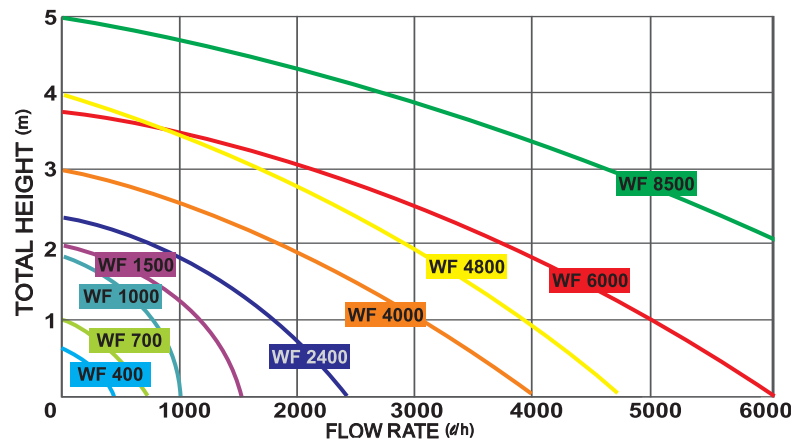

Flow Pumps

Fountain, Koi and Pond - Inline or Submersible

- Wear-resistant shaft ensures long life
- Fully sealed motor ensures safety, reliability and durability
- With flow adjuster
- Choices of fountain kits
- Optional in-line use
- Suitable for both fresh and marine water
- Suitable for aquarium, water garden fountain and waterfall display

Standard					10m Cable				
Barcode	Product	Power	H Max		Barcode	Product	Power	H Max	
6920042803251	WF400STD	5W	0.9m				5W		
6920042803268	WF700STD	10W	1.2m		6920042898080	WF700G-10M	10W	1.2m	
6920042803084	WF1000STD	17W	1.8m		6920042828056	WF1000G-10M	17W	1.8m	
6920042828062	WF1500STD	20W	2.0m		6920042828063	WF1500G-10M	20W	2.0m	
6933163300875	WF2400STD	35W	2.3m		6920042803107	WF2400G-10M	35W	2.3m	
6920042803114	WF4000STD	70W	2.8m		6920042860759	WF4000G-10M	70W	2.8m	
					6920042803121	WF4800G-10M	90W	4.0m	
					6920042803138	WF6000G-10M	130W	3.6m	
					6920042803145	WF8500G-10M	230W	5.0m