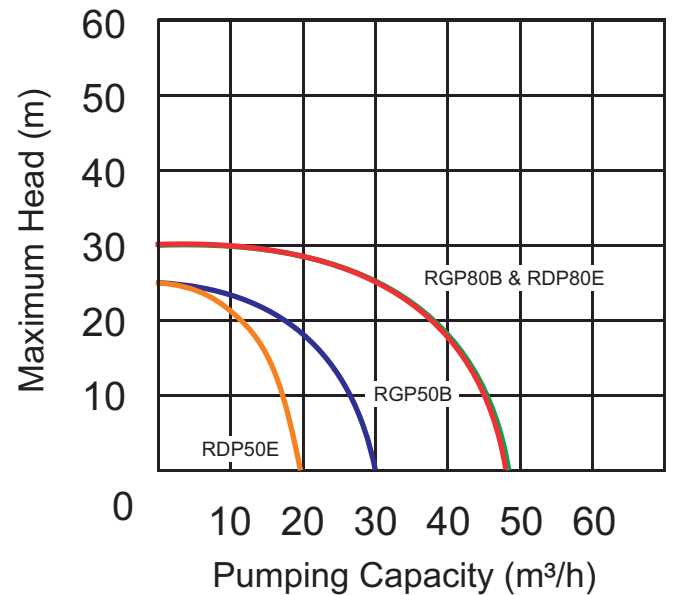

RED RHINO^{TM}
PRODUCTS

Water Pumps

Petrol Water Pump

Model	RGP25-2	RGP25-4	RGP50B	RGP80
Barcode			6009801316680	6009801316673
Max Flow (L/h)	7800	7800	30000	60000
Max Head (m)	30	30	28	28
Max Suction (m)	6	6	7	7
Fuel tank Capacity (L)	0.6	0.6	3.6	3.6
Inlet/Outlet Dia. (mm)	25	25	50	80
Engine	2-Stroke	4-Stroke	2-Stroke	2-Stroke

Diesel Water Pump

Model	RDP50	RDP80
Max Flow (L/h)	20000	60000
Max Head (m)	26	28
Max Suction (m)	5	5
Fuel tank Capacity (L)	2.4	3.3
Inlet/Outlet Dia. (mm)	50	80
Engine	2-Stroke	2-Stroke

High Pressure Petrol Water Pump

Model	RGHP40-2
Max Flow (L/h)	135000
Max Head (m)	77
Max Suction (m)	7
Fuel tank Capacity (L)	3.6
Inlet/Outlet Dia. (mm)	40
Engine	2-Stroke