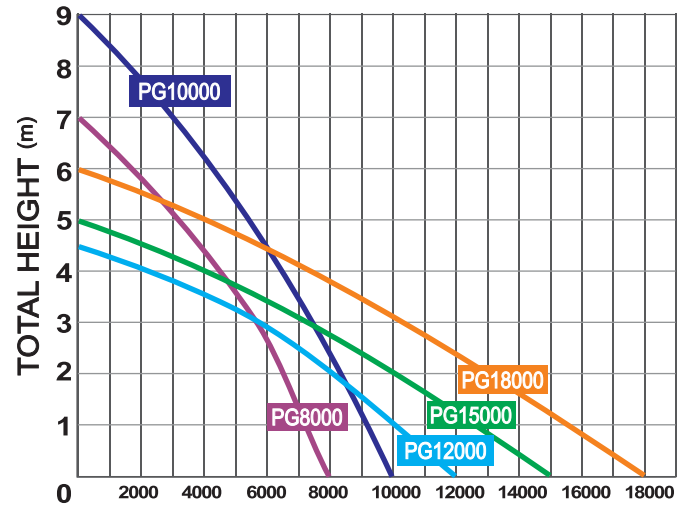

RED RHINO^{TM} PRODUCTS

PG Koi Pumps

Koi and Pond - Low Power Consumption

- Vortex impeller rotating in one direction for energy efficiency
- Corrosion and wear resistant ceramic shaft
- Unique design for multi-way installation and free positioning
- Inbuilt with thermal overload switch and fully sealed motor for working reliably and safely
- Submersible/in-line operation
- Strong water flow and pumping capacity.
- Ideal for large waterfalls and big filtration systems

Barcode	Product	Power	H Max	Q Max
6933163303883	WPG-8000	200W	7m	8000L/h
6933163301964	WPG-10000	250W	9m	10000L/h
6933163301971	WPG-12000	160W	4.5m	12000L/h
6933163301988	WPG-15000	200W	5m	15000L/h
6933163301803	WPG-18000	250W	6m	18000L/h

Dragon Pumps

Inverter Technology - Low Power Consumption

- Automatic inverter motor with extremely high power efficiency, saves 50% energy comparing with traditional pumps
- Quiet, compact, lightweight, for indoor and outdoor use
- Patented design of the front housing for water inlet to efficiently prevent clogging

Barcode	Product	Power	H Max	Q Max
6933163313271	WD4000	38W	3.0m	4000L/h
6933163313288	WD5000	50W	3.4m	5000L/h
6933163313295	WD6000	55W	3.5m	6000L/h
6933163313301	WD8000	77W	3.8m	8000L/h
6933163313660	WD10000	100W	4.1m	10000L/h
6933163313677	WD12000	120W	4.5m	12000L/h