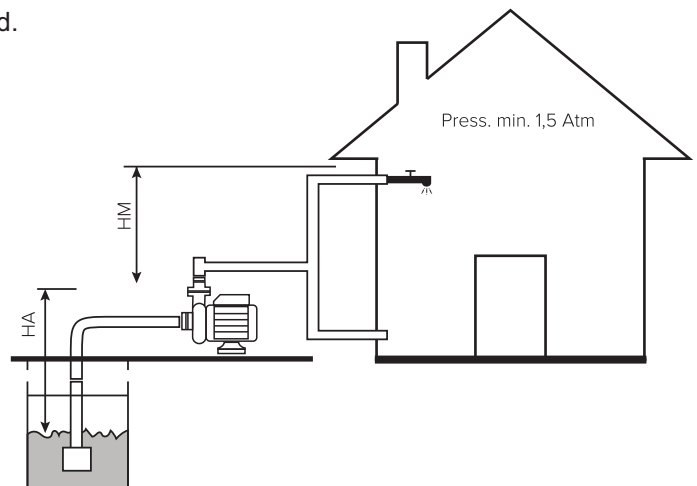

Advice for the Selection and Installation of the Pump

General water consumption per application:

Washbasin	6L/min	Washing machine	10L/min
Bath tub	15L/min	Dishwasher	8L/min
Shower	10L/min	Toilet	4L/min

This is a guide only. E&EO permitted.