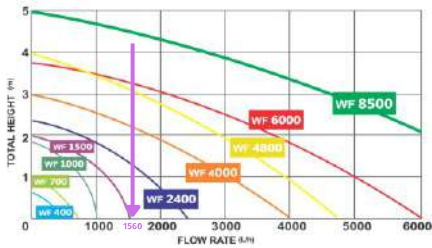

### Water Circulation

1. Measure Water Volume in the pond  
Pond: **Length** x **Width** x **Depth** x 1000

2. Check your minimum flow rate on the box

Always go for the pump that is bigger

### Water Feature

1. Measure the Height  
Measure the height from the surface of the water to the highest point in the feature. **(A)**

2. Measure Water Volume in the pond  
Pond: **Length** x **Width** x **Depth** x 1000  
**(B)**