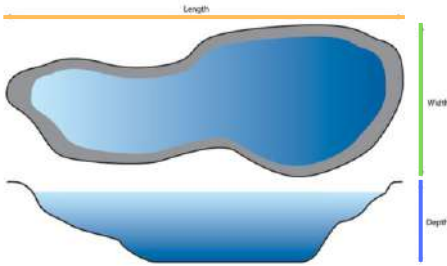

# *Waterfall*

Waterfall pumps are designed specifically for creating and maintaining waterfalls in ponds, water features, and other outdoor landscapes. These pumps play a crucial role in circulating water through the water feature systems, creating a visually appealing and dynamic water display as well as water circulation in ponds. We specialise in the supply of small water feature pumps, koi pond pumps and accessories.

### Water Circulation

1. Measure Water Volume in the pond  
Pond: **Length** x **Width** x **Depth** x 1000

2. Check your minimum flow rate on the box

Always go for the pump that is bigger

### Water Feature

1. Measure the Height  
Measure the height from the surface of the water to the highest point in the feature. **(A)**

2. Measure Water Volume in the pond  
Pond: **Length** x **Width** x **Depth** x 1000  
**(B)**