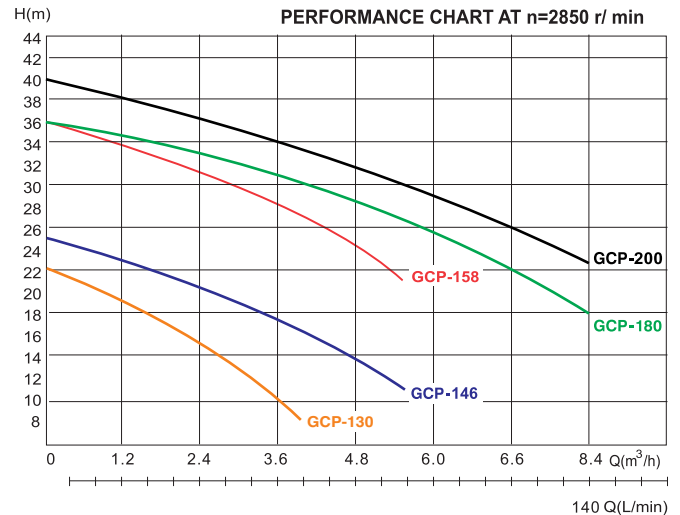

RED RHINO^{TM} PRODUCTS

Peripheral Pumps

- Suited where a high head and limited delivery is necessary
- Cast Iron body
- Brass impeller
- Stainless steel shaft
- Mechanical Seal

Barcode	Product	Power	H Max	Q Max
6009801316826	GPM-60	0.37kW	40m	35L/min
6009710490396	GPM-60+GFLOWC	0.37kW	40m	35L/min
6009710491089	GPM-70	0.55kW	55m	50L/min

Centrifugal Pumps

- Quiet and efficient
- Cast Iron body
- Brass impeller
- Stainless steel shaft
- Mechanical Seal

Barcode	Product	Power	H Max	Q Max
6009710490037	GCP-130	0.37kW	22m	80L/min
6009801316567	GCP-146	0.55kW	25m	90L/min
6009710490402	GCP-146+GFLOWC	0.55kW	25m	90L/min
6009801316574	GCP-158	0.75kW	36m	90L/min
6009801316352	GCP-158+GFLOWC	0.75kW	36m	90L/min
6009801316581	GCP-180	1.1kW	36m	140L/min
6009710490419	GCP-180+GFLOWC	1.1kW	36m	140L/min
6009801316598	GCP-200	1.5kW	40m	140L/min
6009710490426	GCP-200+GFLOWCB	1.5kW	40m	140L/min

Self-priming Pumps

- Combines the functional advantages of centrifugal pumps and practical advantages of self-priming pumps
- Cast Iron body
- Stainless steel shaft
- Mechanical Seal

Barcode	Product	Power	H Max	Q Max
6009801316697	GAUTOJET-100-PO	0.75kW	40m	50L/min
6009710490433	GAUTOJET-100-PO+GFLOWC	0.75kW	40m	50L/min
6001198013357	GJS100-PO	0.75kW	45m	70L/min
6009710490440	GJS100+GFLOWC	0.75kW	45m	70L/min