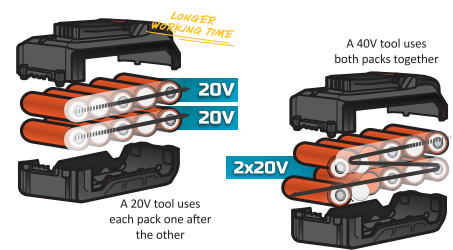

40V BATTERY

DOUBLE 20V BATTERY PACK INSIDE