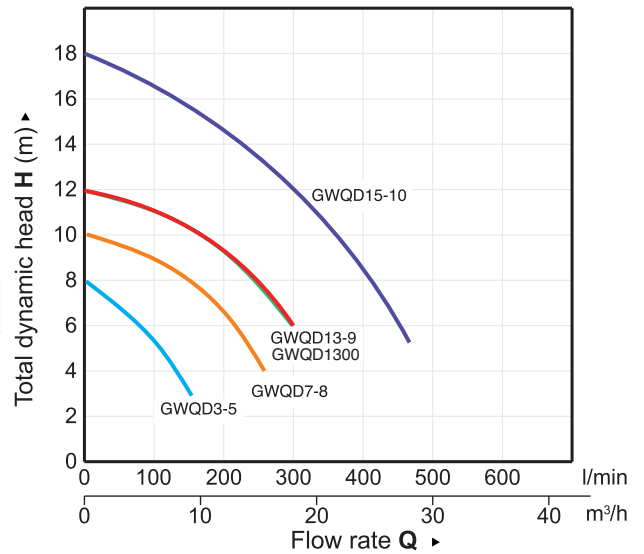

RED RHINO^{TM} PRODUCTS

Drainage Pumps

- Mechanical Seal
- Max 40°C
- Rewindable Motor
- Float switch
- Applications include:
  - Sewage treatment plants
  - Industrial draining
  - Agriculture irrigation

Barcode	Product	Power	H Max	Q Max
6009801316833	GWQD3-5-0.25	0.25kW	8m	150L/min
6009710490334	GWQD7-8-0.55	0.55kW	10m	250L/min
6009801316628	GWQD13-9-0.75	0.75kW	12m	300L/min
6009710490341	GWQD15-10-1.5	1.5kW	18m	417L/min
6009801316635	GWQD1300	1.3kW	12m	300L/min

10A Flow Control Switch

1. GFLOWC
   6009801316611
2. 10Amp
   - 10Bar
   - 100L/min

10A Flow Control Switch - Adjustable

1. GFLOWC - PRO
   6009710491607
2. Pressure: 0-10bar (adjustable)
   - 10A, up to 2.2KW motor
   - Max Pressure: 15bar
   - Energy Saving
   - Waterproof PC Board

16A Flow Control Switch

1. GFLOWC-B
   6009710490549
2. 16Amp
   - 10Bar
   - Max. 2.2kW

10m Float Switch

1. GFS-10M
   6009801316710
2. 10m Cable
   - Counterweight included

Tank Pipe Connection Kit

1. GPIPEKIT-A
   6009801316888
2. Kit includes:
     - 40mm - 25mm Reducer Coupling
     - 25mm Barrel Nipple
     - 25mm Ball Valve
     - 25mm Camlock Set
     - 25mm Suction Hose
     - 25mm Swage Nipple

Pressurizing

Booster sets should always be selected by taking into account a possible load loss of about 15% on the total calculated head. If the total height, from the point of suction to the point of distribution, is higher than 5 metres and if the minimum desired tap pressure is 1.5 bar, it is necessary to take into account a load loss of about 3.7m. Always consider the suction height.

The figure below shows an example of how to calculate the total head.

Suction height (HA)	5m +
Maximum height (HM)	5m +
Minimum pressure	15m +
Load losses	3.7m =
Total head	28.7m

Advice for the Selection and Installation of the Pump