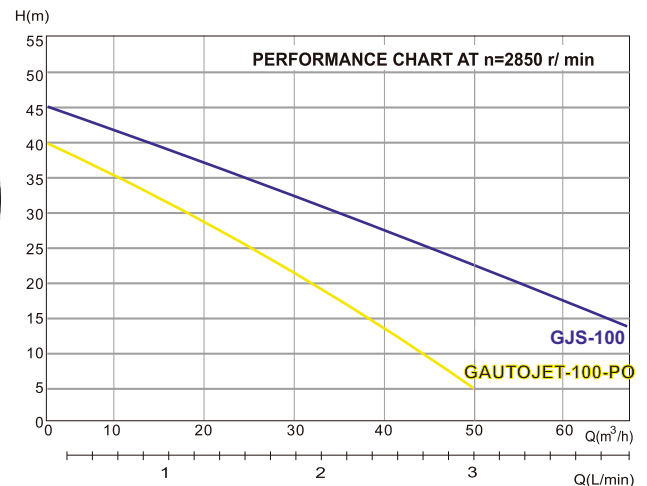

RED RHINO^{TM} PRODUCTS

Peripheral Pumps

- Suited where a high head and limited delivery is necessary
- Cast Iron body
- Brass impeller
- Stainless steel shaft
- Mechanical Seal

Barcode	Product	Power	H Max	Q Max
6009801316826	GPM-60	0.37kW	40m	35L/min
6009710490396	GPM-60+GFLOWC	0.37kW	40m	35L/min
6009710491089	GPM-70	0.55kW	55m	50L/min

Centrifugal Pumps

- Quiet and efficient
- Cast Iron body
- Brass impeller
- Stainless steel shaft
- Mechanical Seal

Barcode	Product	Power	H Max	Q Max
6009710490037	GCP-130	0.37kW	22m	80L/min
6009801316567	GCP-146	0.55kW	25m	90L/min
6009710490402	GCP-146+GFLOWC	0.55kW	25m	90L/min
6009801316574	GCP-158	0.75kW	36m	90L/min
6009801316352	GCP-158+GFLOWC	0.75kW	36m	90L/min
6009801316581	GCP-180	1.1kW	36m	140L/min
6009710490419	GCP-180+GFLOWC	1.1kW	36m	140L/min
6009801316598	GCP-200	1.5kW	40m	140L/min
6009710490426	GCP-200+GFLOWCB	1.5kW	40m	140L/min

Self-priming Pumps

- Combines the functional advantages of centrifugal pumps and practical advantages of self-priming pumps
- Cast Iron body
- Stainless steel shaft
- Mechanical Seal

Barcode	Product	Power	H Max	Q Max
6009801316697	GAUTOJET-100-PO	0.75kW	40m	50L/min
6009710490433	GAUTOJET-100-PO+GFLOWC	0.75kW	40m	50L/min
6001198013357	GJS100-PO	0.75kW	45m	70L/min
6009710490440	GJS100+GFLOWC	0.75kW	45m	70L/min