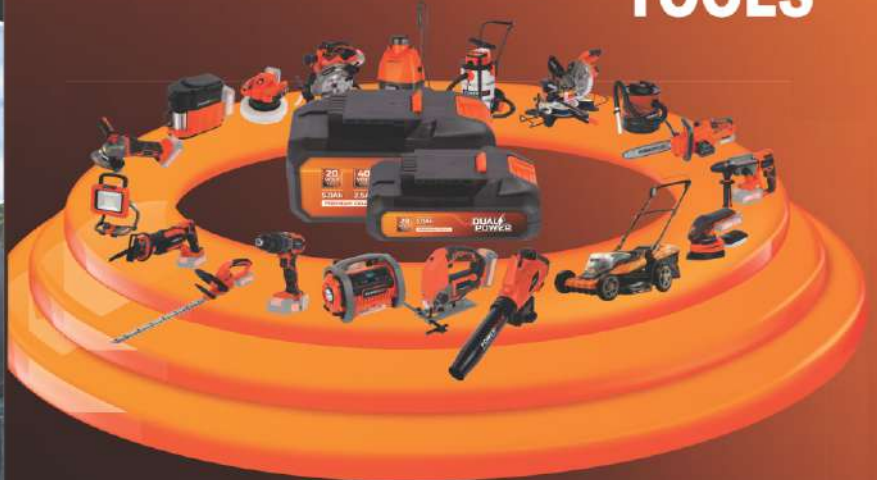

RED RHINO^{TM} PRODUCTS

20V Battery
POWDP9011
5400338083341
• 2.0AH

20V Samsung Battery
POWDP9021
5400338083242
• 2.0AH

SAMSUNG

40V Samsung Battery
POWDP9037
5400338083259
• 2.5AH

SAMSUNG

40V LG Battery
POWDP9038
5400338090936
• 2.5AH

40V Samsung Battery (4.0ah)
POWDP9040
5400338083266
• 4.0AH

SAMSUNG

BATTERY TECHNOLOGY

The higher the capacity, the longer a battery will run. The 20V battery has a capacity of 2000mAh. The 2x20V battery has a capacity of 2500 or 4000mAh when used on a 40V tool, but delivers an impressive 5000 or 8000mAh when combined with a 20V tool.

How is this possible? The 2x20V battery lends itself to both a series or parallel connection of its Li-ion cells. In a series connection (2x20V battery on 40V tool), each cell adds its voltage potential to obtain the double voltage of 2x20V. By connecting the Li-ion cells in parallel (2x20V battery on 20V tool), the result is an output with a double capacity: it will boost the capacity from 4000mAh to 8000mAh.

20V BATTERY FOR 20V TOOLS

40V BATTERY

DOUBLE 20V BATTERY PACK INSIDE

100+ TOOLS

ONE PLATFORM, TWO RANGES, ENDLESS POSSIBILITIES

INTENSIVE USE | FLEXIBLE | BATTERY PLATFORM | ECO-FRIENDLY