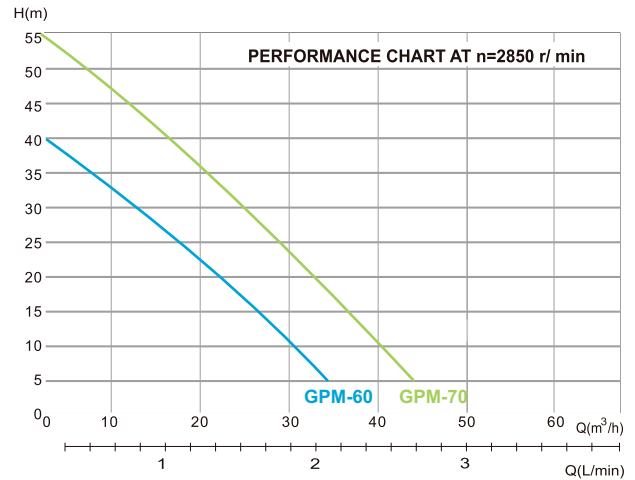

Barcode	Product	Power	H Max	Q Max
6009801316826	GPM-60	0.37kW	40m	35L/min
6009710490396	GPM-60+GFLOWC	0.37kW	40m	35L/min
6009710491089	GPM-70	0.55kW	55m	50L/min