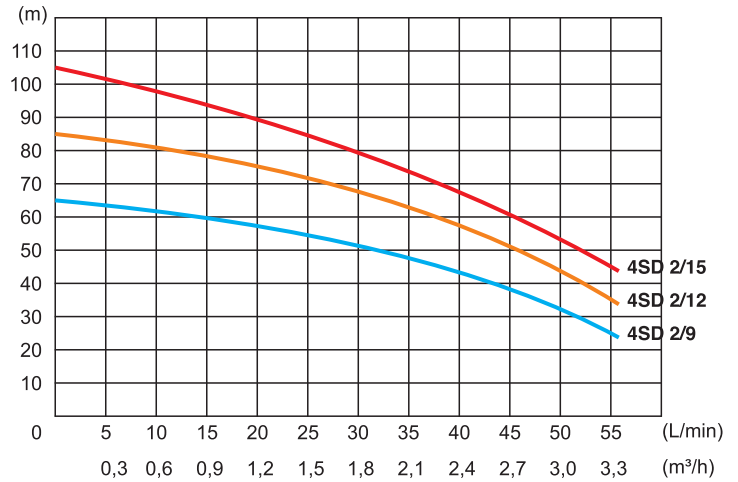

RED RHINO^{TM} PRODUCTS

PRO-PUMPS

Borehole Pumps

- Applications
  - For water supply from wells or reservoirs
  - For domestic use
  - For garden use and irrigation
- Operating conditions
  - Maximum fluid temperature up to +35°C
  - Maximum sand content: 0.25%
  - Minimum well diameter: 4"
- Motor and Pump
  - Rewindable motor
  - Single-phase: 220-240V/50Hz
  - Equip with start control box
- Includes:
  - Borehole pump and Motor