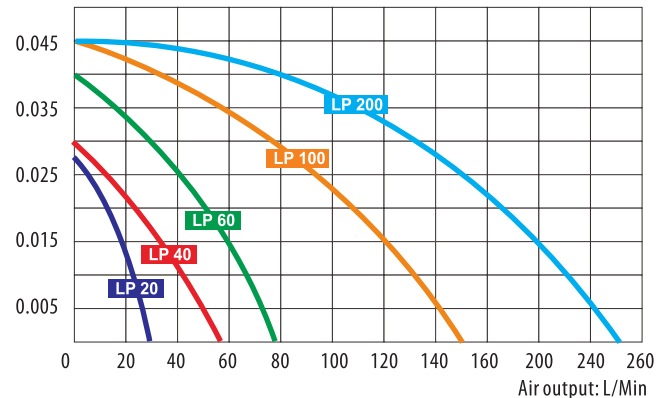

Air pressure: Mpa