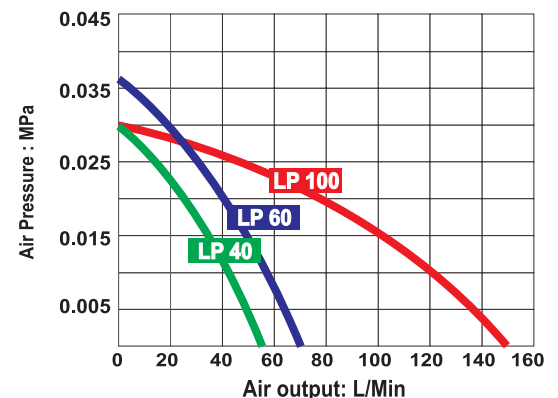

LP Air Pumps - Aluminium Housing

Barcode	Model	Power	Q Max	M Depth	Outlet
6933163304958	WLP-20	17W	22L/min	2.2m	6
6933163302619	WLP-40	35W	50L/min	2.8m	12
6933163302640	WLP-60	50W	70L/min	3.5m	14
6933163305146	WLP-100	100W	140L/min	4.0m	33
6933163313783	WLP-200	200W	250L/min	4.0m	33