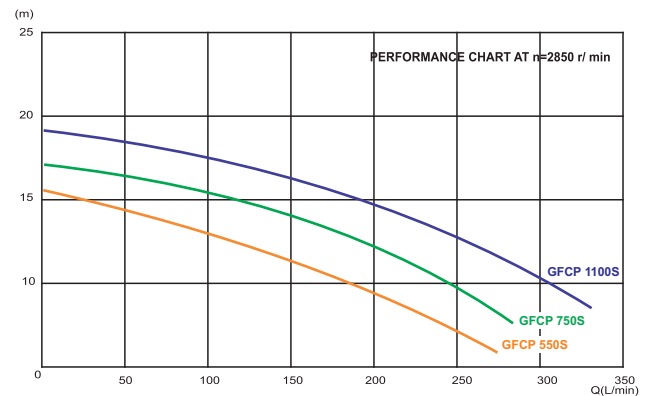

Barcode	Product	Power	H Max	Q Max
6009801316734	GFCP 550S	0.55kW	15m	263L/min
6009801316543	GFCP-750S	0.75kW	17m	320L/min
6009801316550	GFCP-1100S	1.1kW	19m	360L/min

Swimming Pool Pump Selector

Pool Pump Selector Guide			Pool Size												
Model:	Pipe Size	Filter Size:	15000	20000	25000	30000	35000	40000	45000	50000	60000	70000	80000	90000	100000
GFCP-550	50mm	2 bag	3	4	5	6	7.5	8.5	9.5	10.5	13	n/a	n/a	n/a	n/a
GFCP-750	50mm	3 bag	2.5	3	4	5	5.5	6.5	7	8	10	11	13	n/a	n/a
GFCP-1100	50mm	4 bag	2	3	3.5	4	5	5.5	6	7	8	9.5	11	12.5	14

Estimated hours per day you need to run your pump, this may be reduced by 50% in the winter months.

Optimal	Acceptable

Note: As every pool installation is unique, please be aware the above table is only a guide, and in no way can it replace professional advice from a pool maintenance specialist or installer.

We recommend GFCP-1500 is used only in installations with 63mm pipe.