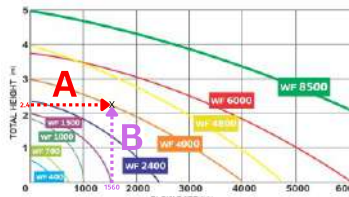

3. Check your minimum flow rate on the box

Always go for the pump that is bigger