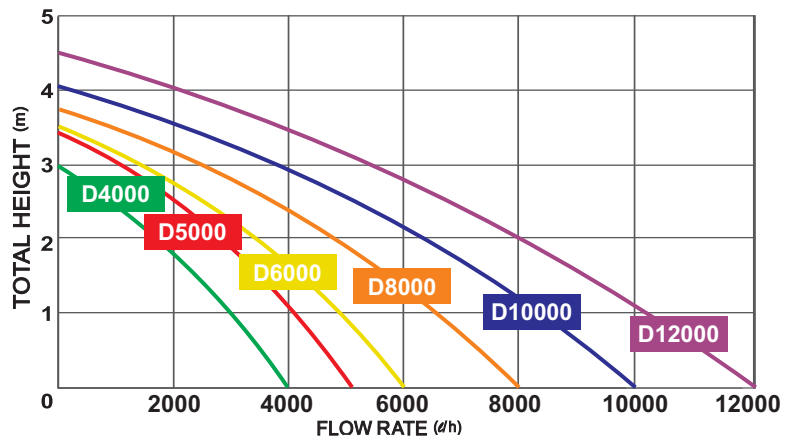

Dragon Pumps

Inverter Technology - Low Power Consumption

- Automatic inverter motor with extremely high power efficiency, saves 50% energy comparing with traditional pumps
- Quiet, compact, lightweight, for indoor and outdoor use
- Patented design of the front housing for water inlet to efficiently prevent clogging