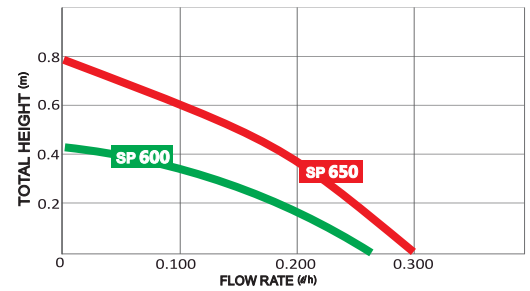

RED RHINO^{TM} PRODUCTS

SP Pumps

- Compact and with flow adjuster
- Fully sealed motor for safety
- Low noise
- For indoor and outdoor use
- Perfect for desktop water features and for water circulation

Barcode	Product	Power	H Max	Q Max
6920042886094	WSP600STD	5W	0.5m	260L/h
6933163303968	WSP650STD	4W	0.8m	300L/h

Fountain 2-in-1 Kit

WFKIT 1

6933163304200

- Includes:
  - 2 Nozzle, Regulator, Outlet adaptors
  - Pump sizes: 400L/hr - 1500L/hr

Fountain 4-in-1 Kit

WFKIT 2

6933163304224

- Includes:
  - 4 Nozzle, Regulator, Outlet adaptors
  - Pump sizes: 2400L/hr - 6000L/hr

Foam Nozzle

WK-Foam Nozzle

6009801316840

Bubbler Height	Pump Flow Rate	Pump Head	Model Pump Used
34cm	4000L/hr	2.8m	WF4000
40cm	4800L/hr	4m	WF4800
70cm	6000L/hr	3.8m	WF6000
135cm	8500L/hr	5m	WF8500
180cm	10000L/hr	9m	WPG-10000

Pre Filter

WFB-200

6933163306112

- Bio Ball compatible
- Filters up to 2000L/hr
- 'Daisy Chain' design
- Washable filter media

LP Air Pumps

- Impact-resistant rubber diaphragm air valve
- Unique structure with good heat dissipation and low noise
- High air output
- Plastic air dividers included
- Used in fish farms, ponds & aquariums

Air pressure: Mpa

LP Air Pumps - Aluminium Housing

Barcode	Model	Power	Q Max	M Depth	Outlet
6933163304958	WLP-20	17W	22L/min	2.2m	6
6933163302619	WLP-40	35W	50L/min	2.8m	12
6933163302640	WLP-60	50W	70L/min	3.5m	14
6933163305146	WLP-100	100W	140L/min	4.0m	33
6933163313783	WLP-200	200W	250L/min	4.0m	33

LP Air Pumps - Plastic Housing

Barcode	Model	Power	Q Max	M Depth	Outlet
6009710491812	WPLP-40	30W	60L/min	1m	12
6009710491829	WPLP-60	40W	75L/min	1m	14
6009710491836	WPLP-100	70W	150L/min	1m	33