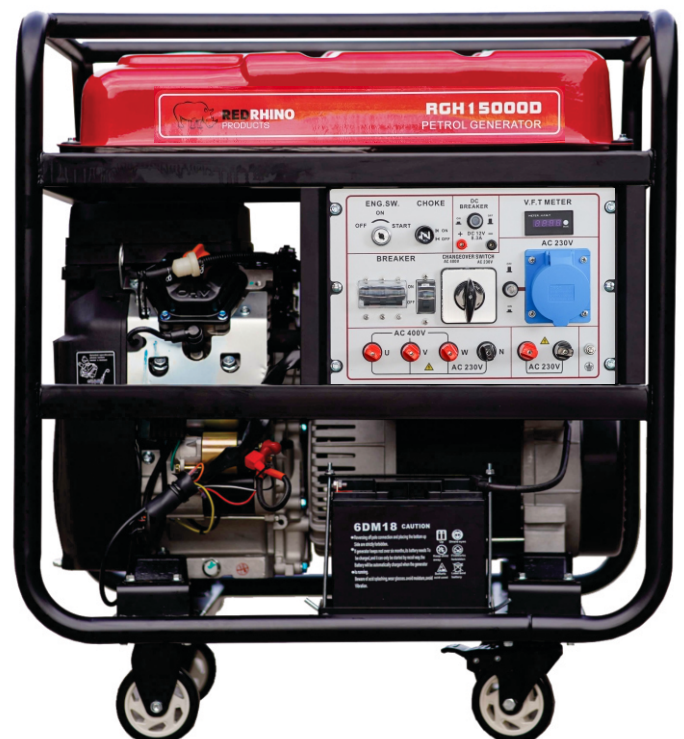

# 12kW Petrol Generator

- Electric Start
- kW Rating(Max/Cont.): 12kW/11kW
- KVA Rating(Max/Cont.): 15KVA/13.7KVA
- Interchangeable from Single to Three-phase
- 713cc
- Wheel Kit
- AVR

|                         |                                    |
|-------------------------|------------------------------------|
| <b>Model</b>            | <b>RGH15000D</b>                   |
| Engine type             | 4-stroke, OHV, 90°Double-cylinder, |
| Engine model            | H720D                              |
| Displacement(cc)        | 713                                |
| Starting type           | Electric Start                     |
| Rated power(kw)         | 11                                 |
| Max power (kw)          | 12                                 |
| Oil Tank Capacity (L)   | 1.55                               |
| Generator dimension(mm) | 765 x 610 x 740                    |