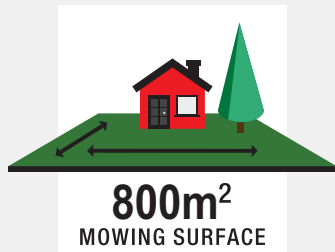

POWERPLUS

POWEG63780

Lawnmower 150cc