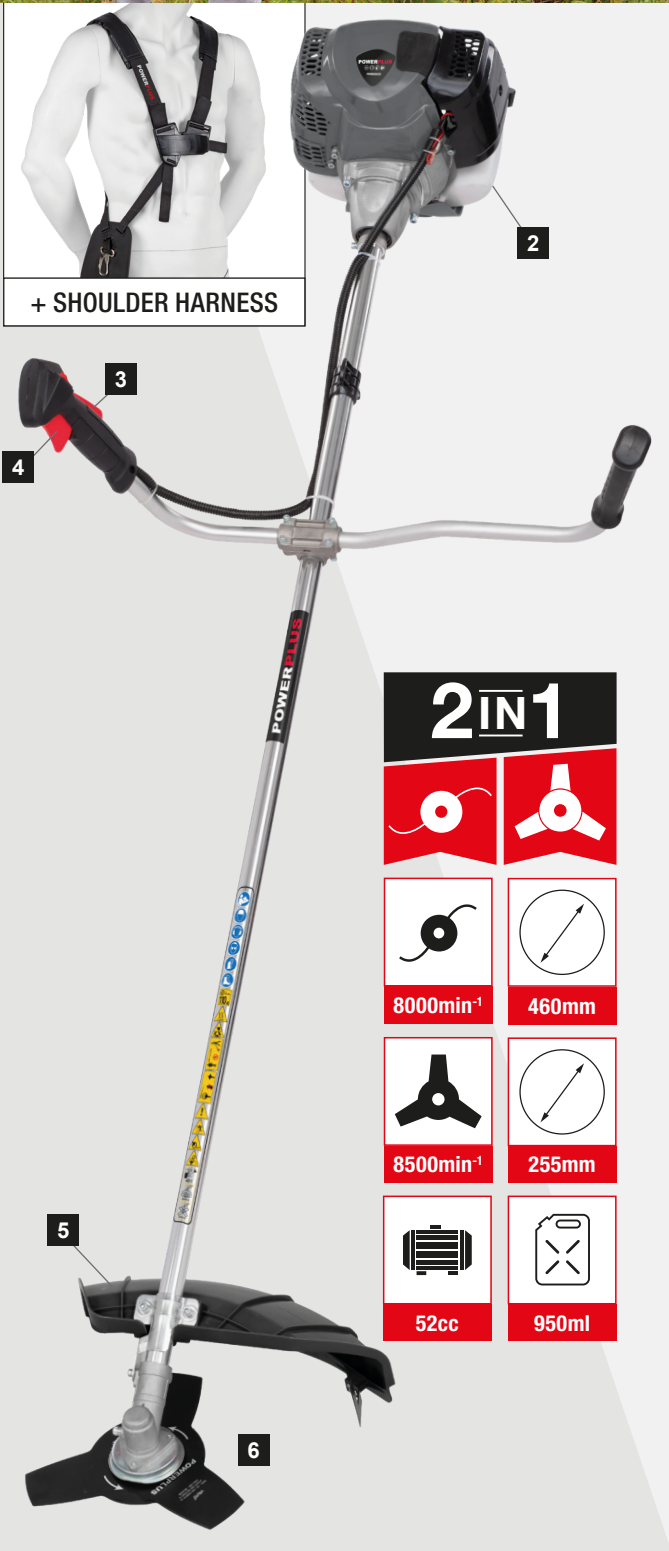

**POWERPLUS**

EASY START ENGINE

LOW VIBRATION

BIKE HANDLE

**POWEG8020**

**BRUSH CUTTER  
BOSMAAIER  
DÉBROUSSAILLEUSE  
FREISCHNEIDER  
DESBROZADORA**

IMPORTANT FEATURES

<b>52cc</b>	<b>255 mm</b> brush cutter	<b>460 mm</b> grass trimmer	<b>950 ml</b> fuel tank capacity
-------------	-------------------------------	--------------------------------	-------------------------------------

+ SHOULDER HARNESS

**2 IN 1**

<b>8000min<sup>-1</sup></b>	<b>460mm</b>
<b>8500min<sup>-1</sup></b>	<b>255mm</b>
<b>52cc</b>	<b>950ml</b>

- CHOKE**  
CHOKE  
ÉTRANGLEUR  
CHOKE  
ESTRANGULADOR
- FUEL TANK 950ml**  
BENZINE RESERVOIR  
RÉSERVOIR D'ESSENCE  
KRAFTSTOFFTANK  
DÉPÔT DE COMBUSTIBLE
- SAFETY SWITCH**  
VEILIGHEIDSSCHAKELAAR  
INTERRUPTEUR DE SÉCURITÉ  
SCHUTZSCHALTER  
INTERUPTOR DE SEGURIDAD
- THROTTLE TRIGGER**  
GASHENDEL  
BOUEN D'ACCÉLÉRATEUR  
GASGRIFF  
GATILLO DEL REGULADOR
- SAFETY GUARD**  
BESCHERMKAP  
CAPOT DE PROTECTION  
SCHUTZVORRICHTUNG  
DISPOSITIVO DE PROTECCIÓN
- BLADE DIMENSIONS**  
Ø255x25.4mm - 3T  
AFMETINGEN BLAD  
DIMENSIONS DE LA LAME  
KLINGE ABMESSUNGEN  
DIMENSIONES DE LA HOJA
- SPOOL 2.5m (DOUBLE THREAD)**  
SPOEL  
BOBINE  
SCHNEIDSEIL  
HILO DE LA CORTADORA

**↓ TAP & GO ↑**  
THREAD LENGTHENING

Tap the trimmer head on the ground and it automatically feeds new line.

**TAP**

**GO**

**40:1** **OIL NOT INCLUDED**

use with fuel type **95|E10 98|E5**

**POWERPLUS**

**POWEG8020**

For better precision, just replace the brush cutter disc with the double threaded spool. With its 430 mm cutting width, you can easily maintain grass edges or hard to reach places.

Thanks to the bike handle and the low vibration levels, you can work efficiently and comfortably. The harness ensures an ergonomic working posture and provides relief for your back and muscles.