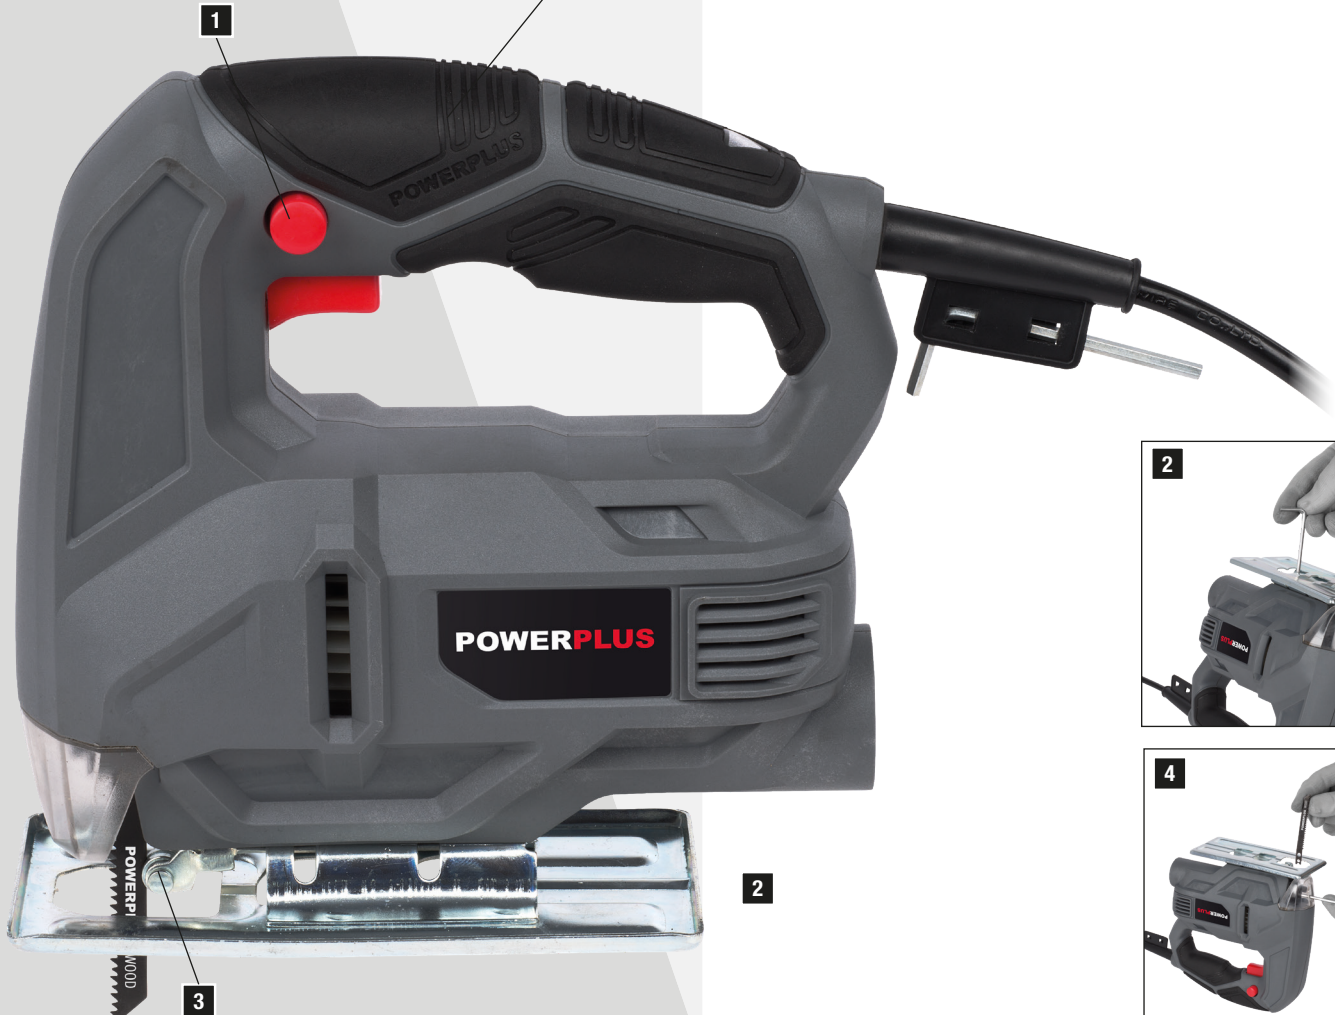

POWERPLUS

POWE30010

JIGSAW 450W

DECOUPEERZAAG
SCIE SAUTEUSE
STICHSÄGE
SIERRA DE CALAR

IMPORTANT FEATURES

450
WATT

3000
min⁻¹

CAPACITY
wood 55mm

2
YEAR
WARRANTY

ADJUSTABLE BASE

U-SHAPED CONNECTION

1x BLADE FOR WOOD

- 1 LOCK-ON BUTTON**
VERGRENDKNOOP
BOUTON DE VERROUILLAGE
VERRIEGELUNGSTASTE
BOTÓN DE BLOQUEO
- 2 ADJUSTABLE BASE**
VERSTELBARE ZAAGSCHOEN
SABOT DE SCIAGE RÉGLABLE
VERSTELLBARER SÄGESCHUH
PLACA BASE REGULABLE
- 3 GUIDE ROLLER**
GELEIDEROL
GALET DE GUIDAGE
FÜHRUNGSROLLE
RODILLO GUÍA
- 4 BLADE CHANGE**
WISSEL VAN HET ZAAGBLAD
CHANGEMENT DE LA LAME
KLINGENWECHSEL
CAMBIO DE HOJA

SOFT GRIP

POWERPLUS

POWE30010

JIGSAW 450W

This jigsaw is perfect for sawing curves and circles, for instance when making holes for a sink or for electrical outlets. The guide roller gives the support you need for accurately following straight and curved lines.

The POWE30010 has an adjustable base and can cut up to 55mm in wood. You can attach the jigsaw to a vacuum cleaner in order to keep a clear view of the cutting line and a clean, dust-free working environment. One blade for wood is included.