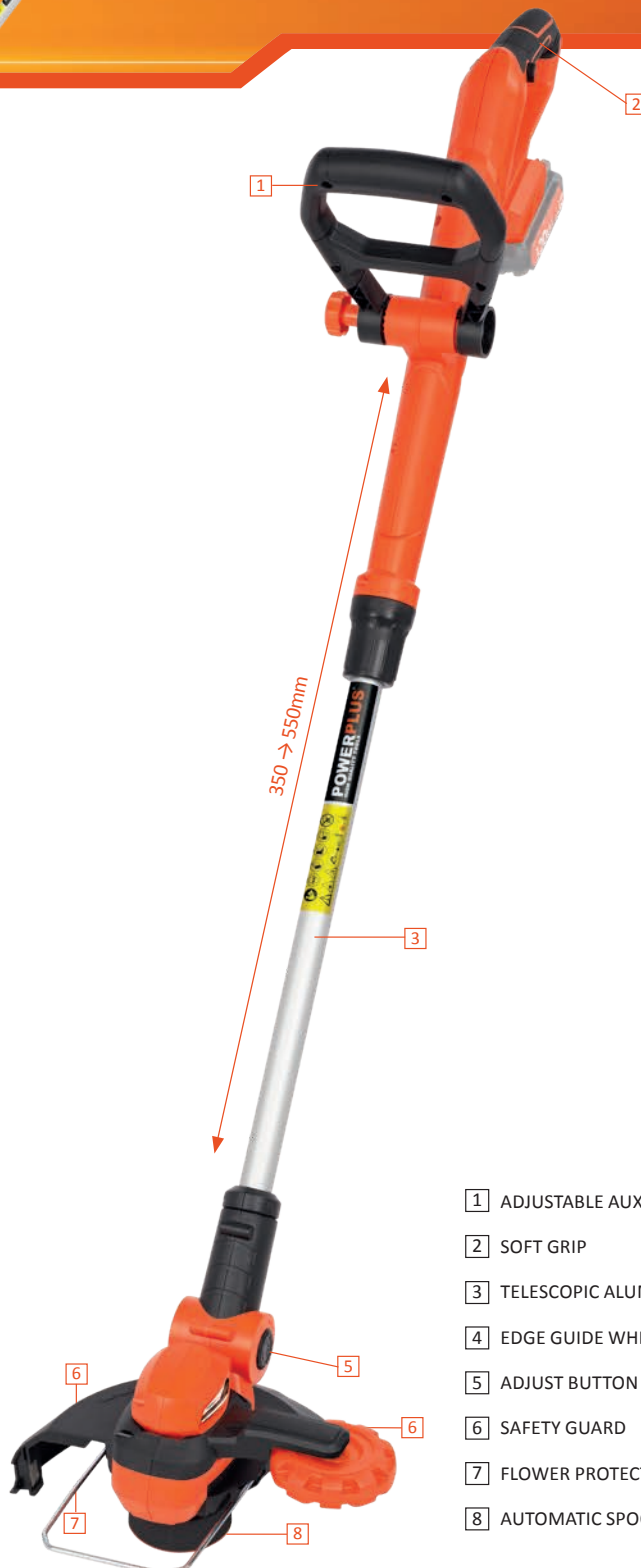

3
YEAR
WARRANTY

**DUAL
POWER**
choose your battery

POWDPG7541 GRASS TRIMMER

GRASTRIMMER - COUPE-BORDURE - RASENTRIMMER
CORTABORDES - TAGLIAERBA

20
VOLT
TOOL

POWERPLUS
HIGH QUALITY TOOLS

350 → 550mm

ADJUSTABLE AUXILIARY HANDLE

ADJUSTABLE CUTTING ANGLE

5m - Ø1.6mm

20V

RATED VOLTAGE
NOMINALE SPANNING
TENSION NOMINALE
NENNSPANNUNG
TENSIÓN NOMINAL
TENSIONE NOMINALE

8000min⁻¹

ROTATION SPEED
TOERENTAL
VITESSE DE ROTATION
DREHZAH
VELOCIDAD DE ROTACIÓN
VELOCITÀ DI ROTAZIONE

1 ADJUSTABLE AUXILIARY HANDLE (4 POS.)

2 SOFT GRIP

3 TELESCOPIC ALUMINIUM SHAFT

4 EDGE GUIDE WHEEL

5 ADJUST BUTTON CUTTING ANGLE

6 SAFETY GUARD

7 FLOWER PROTECTION

8 AUTOMATIC SPOOL 5m - Ø1.6mm

BATTERY
NOT INCLUDED

GRASS TRIMMER 20V - POWDPG7541

This compact and cordless grass trimmer from Powerplus is easy manoeuvrable and allows you to freely move around. With a cutting width of 250mm it is the perfect garden tool to maintain small gardens. Thanks to the adjustable trimming angle you are also able to trim lawn edges most efficiently. You can cut accurately around driveways and trees. The edge roller is your perfect guide. Moreover the flower protection will avoid damaging the delicate plants and flowers in your garden. Extend the telescopic shaft from 60mm up to 410mm and adjust the second handle for a perfect trimming position. The 5m double thread lengthens automatically and you hold the device comfortably with the soft grip.