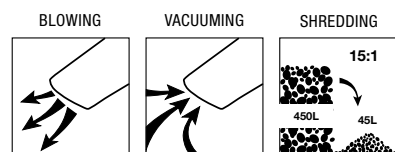

—AND—

—FIT ON THIS—

40
VOLT
TOOL

POWERPLUS
HIGH QUALITY TOOLS

**BRUSHLESS
MOTOR**

**ADVANTAGES
COMPARED TO A BRUSHED MOTOR**

- +50% LIFETIME
- +50% AUTONOMY
- +50% POWER

**VACUUM
+ SHREDDING FUNCTION**