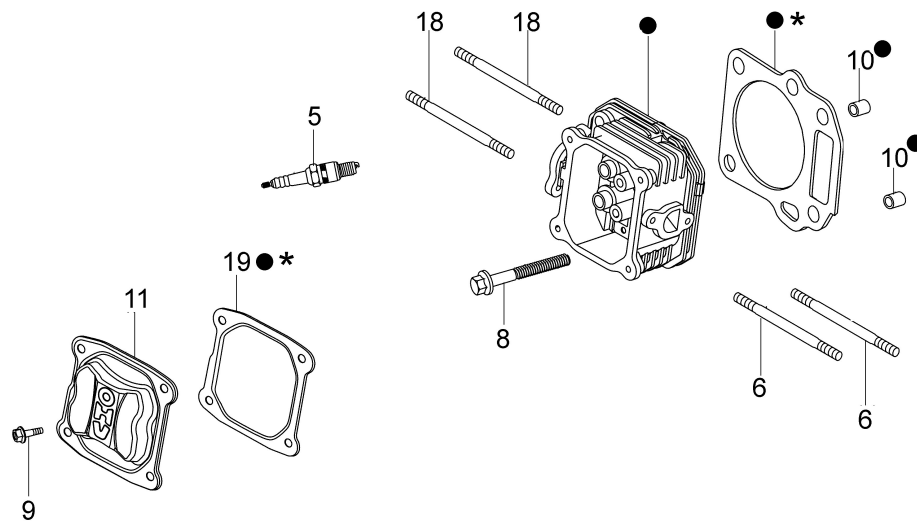

Illustration Complete illustrated parts list

Ref.Nu	Qty	Part number	Description	Validity from	Validity till	Notes	Bulletin
47	1	3047027R	Belt				
48	1	66070954R	Handle				
49	1	66070286CR	Lever				
50	1	3906164R	Screw				
51	1	8203374R	Spring				
52	1	66070036R	Spring				
53	1	66070096R	Mulching cap				
54	1	3906150R	Screw				
55	1	66060384R	Washer				
56	1	66070440R	Mulching blade				
57	1	66030003AR	Blade hub				
58	4	3933032R	Nut				
59	2	66070726R	Wheel cover				
60	2	66070729	Wheel kit				
61	4	3035023R	Bearing				
62	1	8202126R	Key				
63	1	66070756	Wheel cover				
64	2	3916015R	Washer				
65	1	66030044	Spacer				
66	2	3024012R	Snap ring				
67	3	3806076R	Screw				
68	1	66060425R	Handle kit				
69	1	66070287AR	Rear axle				
70	2	66070727R	Wheel cover				
71	1	66070749	Axle kit				
72	4	3035023R	Bearing				

Illustration Cylinder head and valve

Illustration Cylinder head and valve

Ref.Nu	Qty	Part number	Description	Validity from	Validity till	Notes	Bulletin
1	2	L66150368	Compensator				
2	2	L66150403	Slide				
3	1	L66150404	Camshaft assy				
4	1	L66150399	Washer				
5	1	3055123	Spark plug				
6	2	L66150709	Stud	11/2013			
6	2	L66150396	Stud		10/2013		
7	1	L66150397	Head comp.cylinder				
8	4	L66150005	Screw				
9	4	L66150393	Screw				
10	2	L66150350	Plug				
11	1	L66150394	Cover				
12	2	L66150398	Spring holder				
13	2	L66150366	Valves spring				
14	1	L66150400	Suction/exhaust valve kit				
15	2	L66150402	Equalizer rod				
16	1	L66150401	Plate				
17	1	L66150718	Gasket set	11/2013			
17	1	L66150395	Gasket set		10/2013		
18	2	L66150396	Stud		10/2013		
18	2	L66150708	Stud	11/2013			
19	1	L66150471	Gasket				