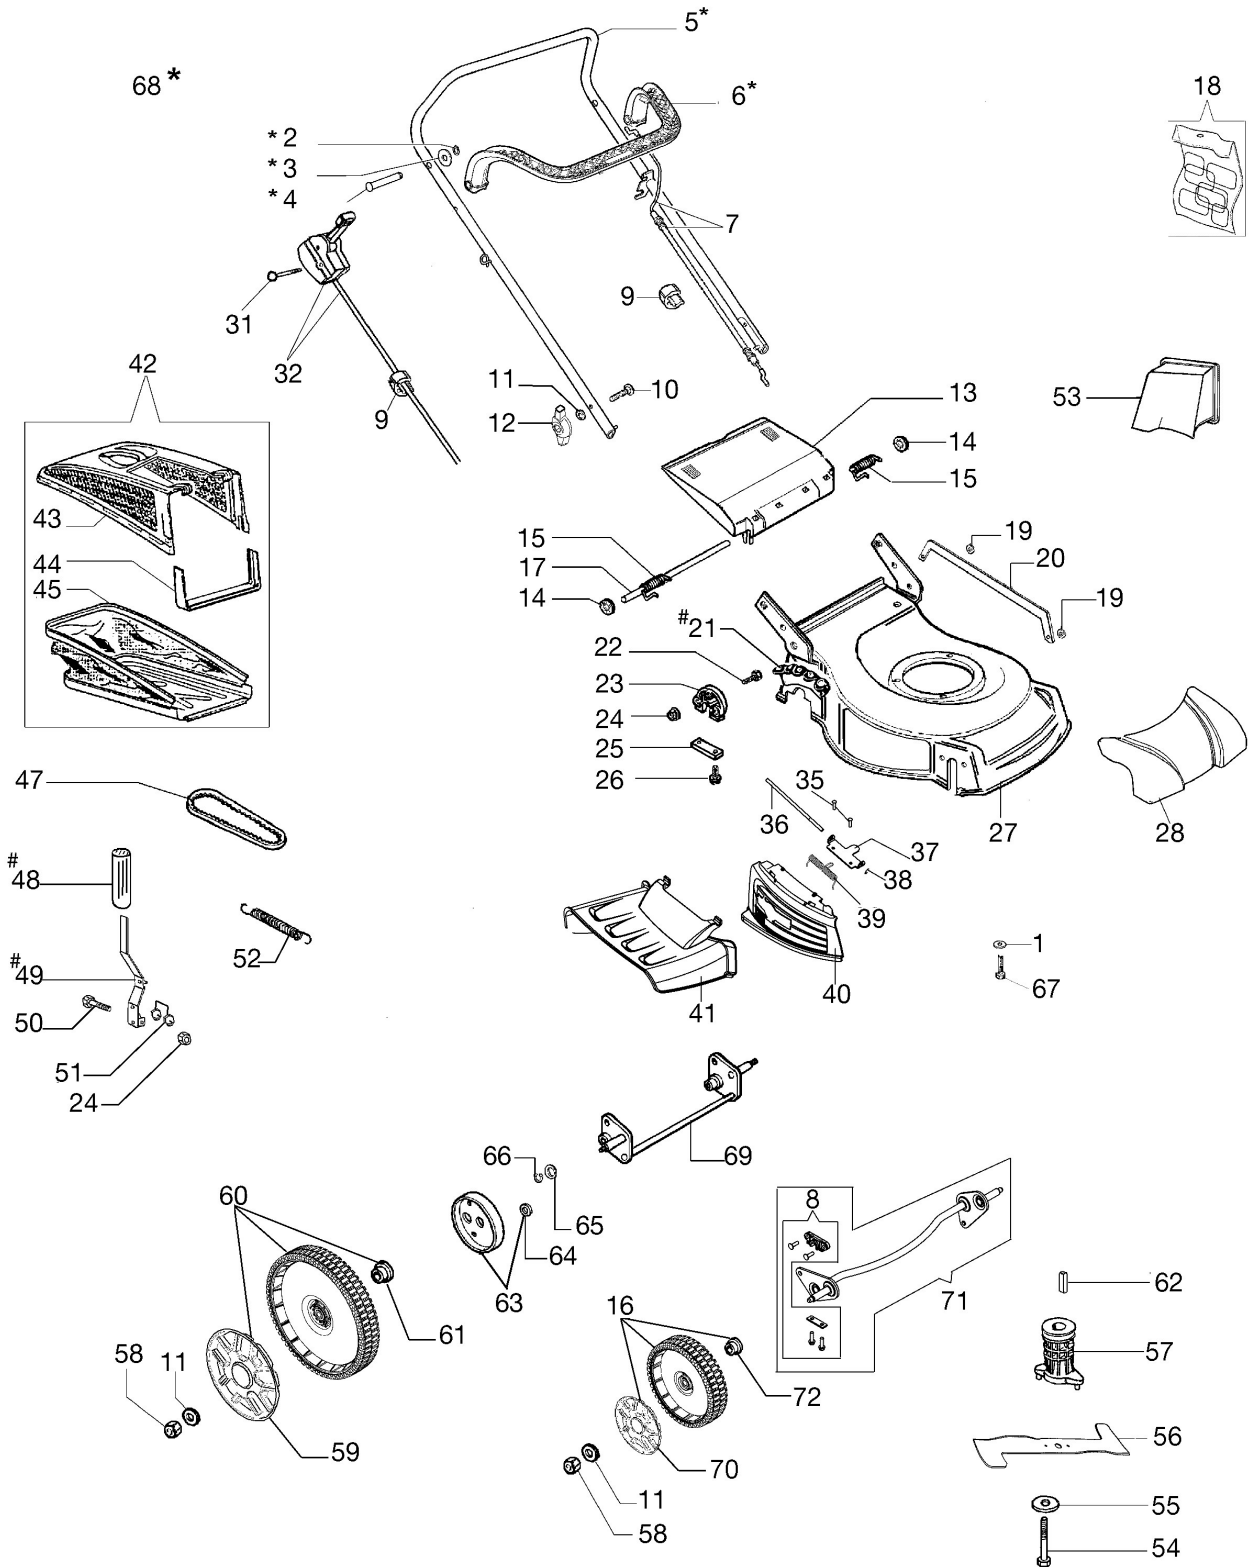

Carburetor

Air filter and muffler

Control lever

Tank

Illustration Complete illustrated parts list

Illustration Complete illustrated parts list

Ref.Nu	Qty	Part number	Description	Validity from	Validity till	Notes	Bulletin
1	3	3916008R	Washer				
2	2	3024006R	Snap ring				
3	2	3064037	Washer				
4	2	66060317BR	Pin				
5	1	66060421BR	Handlebar				
6	1	66060316AR	Brake lever				
7	1	66030276R	Engine break cable				
8	1	66070744	Support set				
9	2	66060231	Band				
10	2	3910015R	Screw				
11	7	3916008R	Washer				
12	2	66070317R	Tightening handle				
13	1	66110014R	Shutter				
14	2	3045034R	Retainer washer				
15	1	66110610	Kit spring				
16	2	66070730	Wheel kit				
17	1	66110026R	Deflector axle				
18	1	66070737	Labels kit				
19	2	3045035R	Retainer washer				
20	1	66070229	Rod				
21	1	66070291R	Sector				
22	6	3801022R	Screw				
23	2	66030049AR	Support				
24	7	3914010R	Nut				
25	2	66030039	Plate				
26	4	3960031R	Screw				
27	1	66070733AR	Deck				
28	1	66070415R	Guard				
31	1	3906053	Screw				
32	1	66060164CR	Complete throttle				
35	2	3032018R	Rivet				
36	1	66070477R	Pin				
37	1	66070804R	Support				
38	2	3026005R	Ring				
39	1	66070493R	Spring				
40	1	66070478AR	Shutter				
41	1	66070479R	Deflector				
42	1	66070378A	Grassbag kit				
43	1	66070132R	Frame				
44	1	66070133R	Support				
45	1	66070330R	Grassbag				
46	1	66070439A	Lever group				