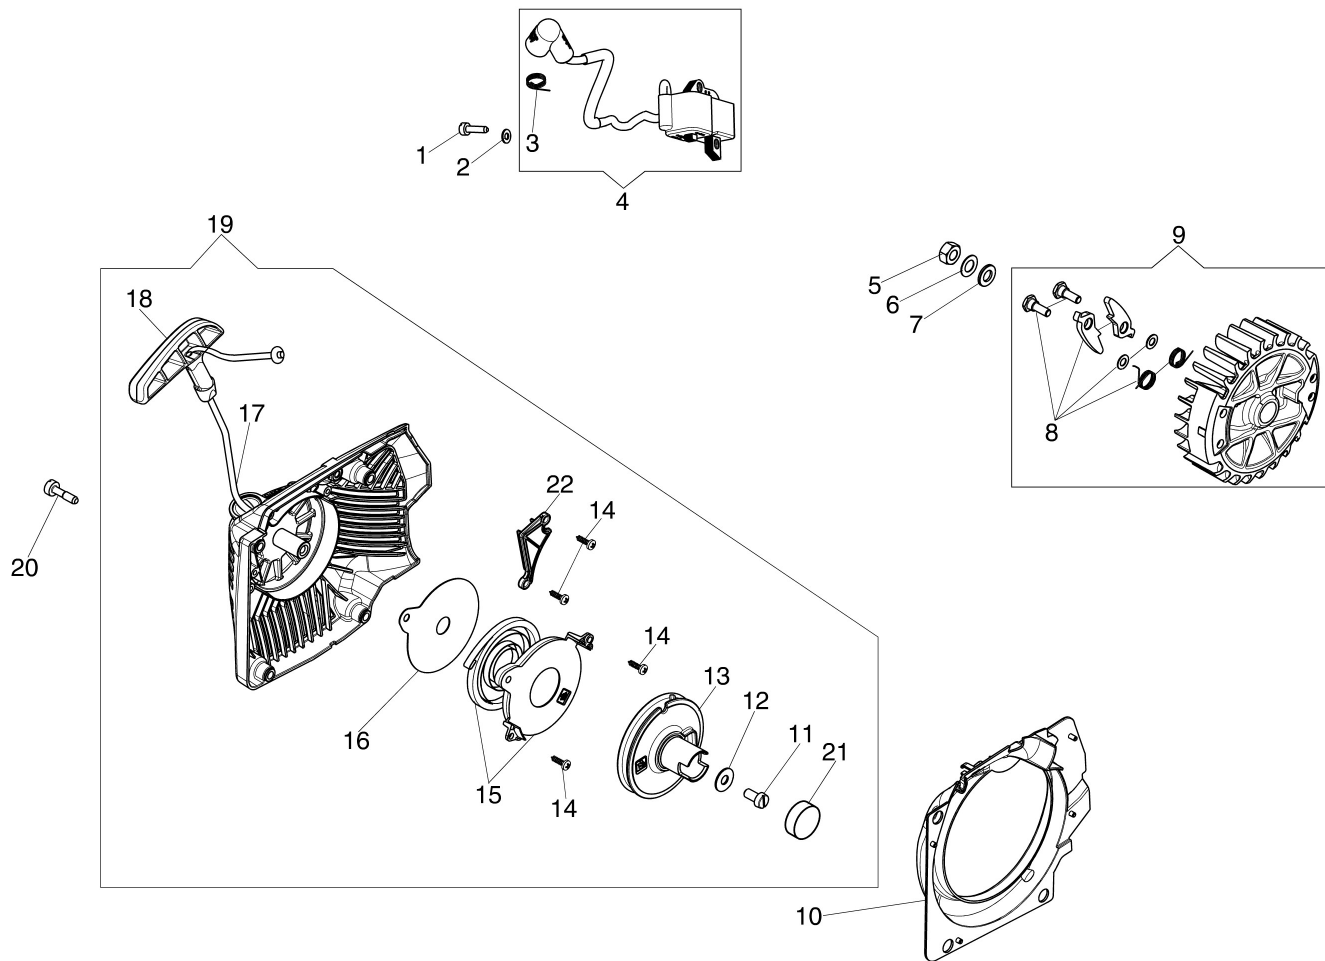

Illustration Ignition system

Illustration Ignition system

Ref.Nu	Qty	Part number	Description	Validity from	Validity till	Notes	Bulletin
1	2	3891015R	Screw				
2	2	3916004R	Washer				
3	1	50050127	Spring				
4	1	50250003R	Ignition coil				
5	1	004000142R	Nut				
6	1	3833080R	Washer				
7	1	3916009R	Washer				
8	1	52012027	Pawl kit				
9	1	50250015R	Flywheel set				
10	1	50250030R	Flange				
11	1	3908036	Screw				
12	1	3918006	Washer				
13	1	50250043AR	Starter pulley				
14	4	3960017AR	Screw				
15	1	50250045R	Starter spring				
16	1	50250042R	Washer				
17	1	098000079R	Starter rope				
18	1	50170017R	Starter handle				
19	1	50250039BR	Starter assy				
20	3	3891046R	Screw				
21	1	50140052	Cap				
22	1	52010180	Cover				

Illustration Tank and handle

Illustration Tank and handle

Ref.Nu	Qty	Part number	Description	Validity from	Validity till	Notes	Bulletin
1	1	099900090R	Ring				
2	1	50072009R	Cap				
3	1	50250086R	Throttle cable				
4	2	52010066R	AV-mount				
5	2	3891036R	Screw				
6	2	50010061R	AV-mount				
7	1	50250103R	Cam				
8	1	50250097R	Throttle lever				
9	1	50250122R	Spring				
10	1	50250098R	Lever				
11	1	50250024R	Cover				
12	3	3960032R	Screw				
13	1	50252003BR	Tank				
14	1	50250148R	Tube				
15	1	4098377R	Band				
16	1	50010218R	Fuel filter				
17	2	50250032R	AV-mount				
18	1	50250165AR	Handle				
19	1	099900083B	Breather valve				
20	2	3891036R	Screw				
21	1	50250025R	Guard				
22	5	3893001R	Screw				