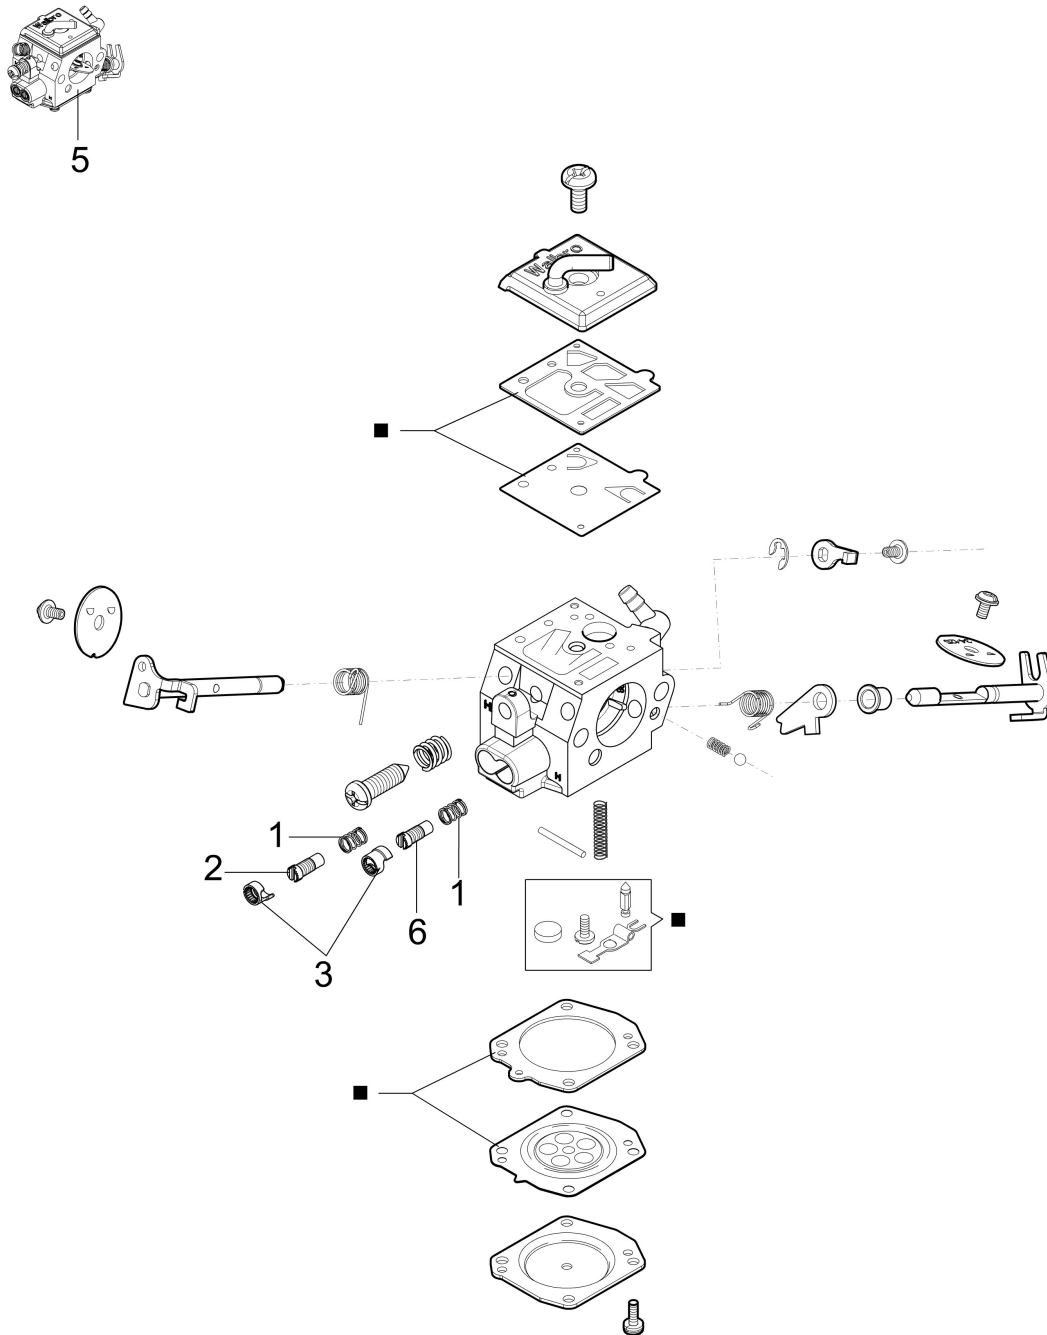

4 ■ Kit riparazione
Repair kit

Illustration Carburetor HD-57 (EURO1 - 5)

Ref.Nu	Qty	Part number	Description	Validity from	Validity till	Notes	Bulletin
1	2	2318107	Spring				
2	1	2318108	Adjust. screw MIN				
3	1	2318106	Cap				
4	1	2318669R	Repair kit				
5	1	2318061R	Carburetor HD-57				
6	1	2318109	Adjust. screw MAX