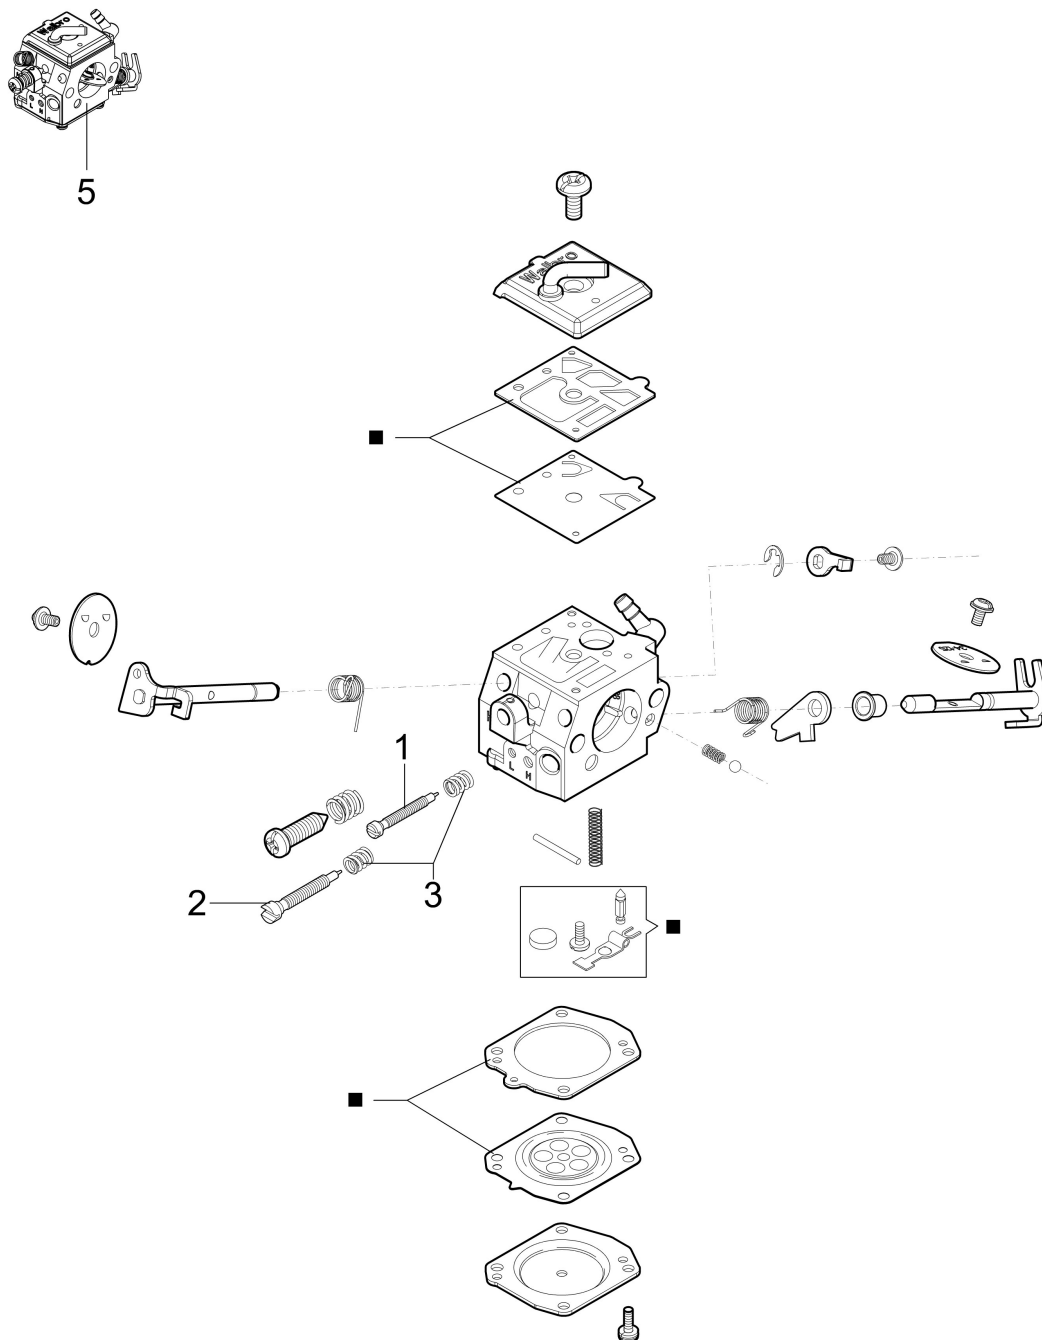

Illustration Tank and handle

Illustration Tank and handle

Ref.Nu	Qty	Part number	Description	Validity from	Validity till	Notes	Bulletin
1	1	099900090R	Ring				
2	1	50072009R	Cap				
3	1	50250086R	Throttle cable				
4	2	52010066R	AV-mount				
5	2	3891036R	Screw				
6	2	50010061R	AV-mount				
7	1	50250103R	Cam				
8	1	50250097R	Throttle lever				
9	1	50250122R	Spring				
10	1	50250098R	Lever				
11	1	50250024R	Cover				
12	3	3960032R	Screw				
13	1	50252003BR	Tank				
14	1	50250148R	Tube				
15	1	4098377R	Band				
16	1	50010218R	Fuel filter				
17	2	50250032R	AV-mount				
18	1	50250165AR	Handle				
19	1	099900083B	Breather valve				
20	2	3891036R	Screw				
21	1	50250025R	Guard				
22	5	3893001R	Screw				

Illustration Brake and chain cover

Illustration Brake and chain cover

Ref.Nu	Qty	Part number	Description	Validity from	Validity till	Notes	Bulletin
1	1	3891046R	Screw				
2	1	50250138AR	Bushing				
3	1	50250053AR	Guard				
4	1	097000146	Lever				
5	1	50240048R	Spring				
6	1	3026003R	Ring				
7	1	095000219AR	Spring				
8	1	50250046R	Brake band				
9	1	50250056R	Guard				
10	3	3891009R	Screw				
11	1	50250047R	Plate				
12	2	3960045	Screw				
13	1	50250038AR	Cover				
14	2	3980013R	Nut				
15	1	50250125R	Spike				
16	1	50250050R	Guard				
17	1	3960046R	Screw				
18	1	3960009R	Screw				
19	1	50070081	Cover				
20	1	50250049R	Plate				
21	1	50070080	Chain tensioner screw				
22	1	50250093R	Adjuster nut				
23	1	50250168	Chain tensioner screw kit				
24	2	50070149	Guard				
25	1	50250090R	Tool kit				
26	1	50250153R	Buffer				
27	1	50250048AR	Chain cover assy				
28	1	1144053	Bar cover - 50 cm				
29	1	50250109R	Bar 28" - 71 cm			Optional	
29	1	50250108R	Bar 24" - 61 cm				
29	1	50250106R	Bar 18" - 46 cm				
29	1	50250107R	Bar 20" - 51 cm				
30	1	30629001A	Chain .3/8" x .058" (1,5mm) - 68 links				
30	1	30629002A	Chain .3/8" x .058" (1,5mm) - 72 links				
31	1	50010243R	Pin				