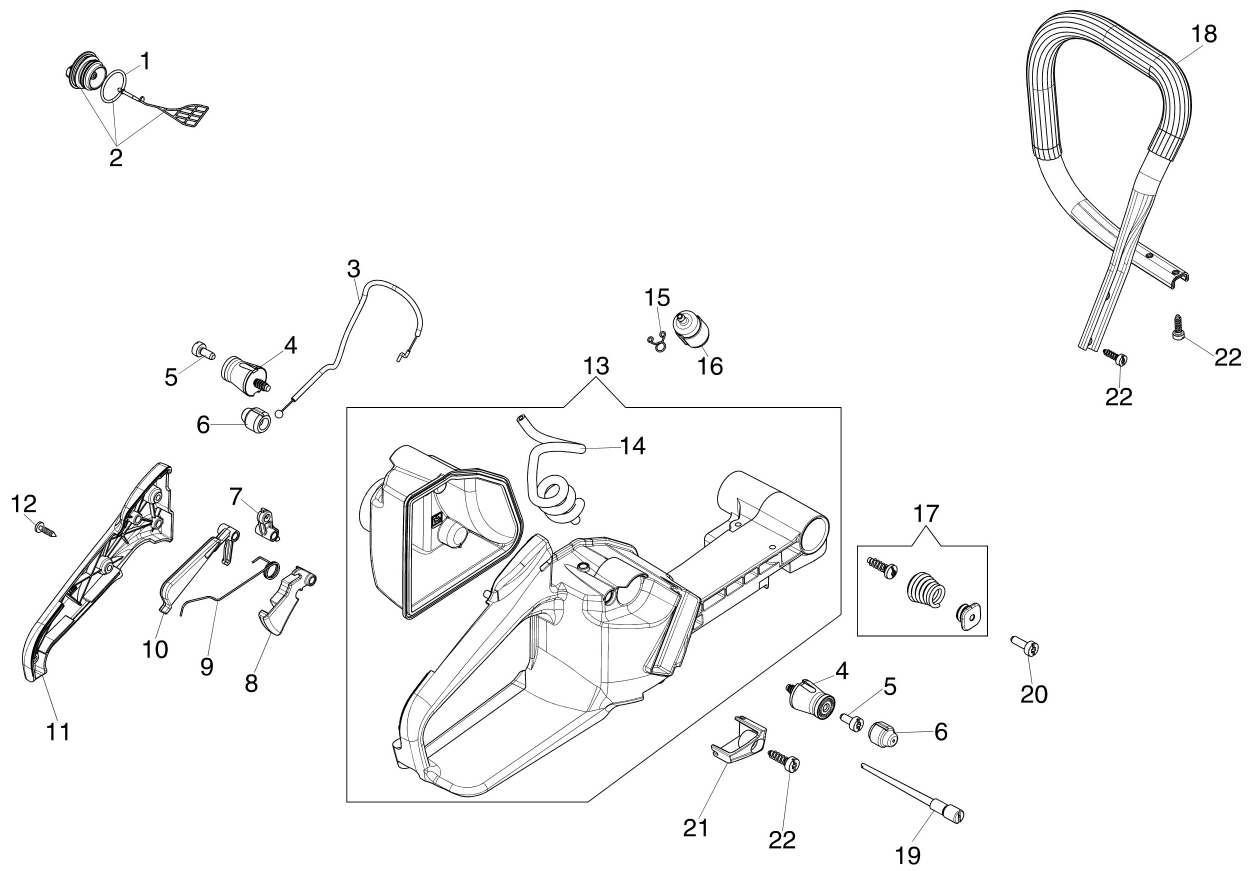

Illustration Tank and handle

Illustration Tank and handle

Ref.Nu	Qty	Part number	Description	Validity from	Validity till	Notes	Bulletin
1	1	099900090R	Ring				
2	1	50072009R	Cap				
3	1	50250086R	Throttle cable				
4	2	52010066R	AV-mount				
5	2	3891036R	Screw				
6	2	50010061R	AV-mount				
7	1	50250103R	Cam				
8	1	50250097R	Throttle lever				
9	1	50250122R	Spring				
10	1	50250098R	Lever				
11	1	50250024R	Cover				
12	3	3960032R	Screw				
13	1	50252003BR	Tank				
14	1	50250148R	Tube				
15	1	4098377R	Band				
16	1	50010218R	Fuel filter				
17	2	50250032R	AV-mount				
18	1	50250165AR	Handle				
19	1	099900083B	Breather valve				
20	2	3891036R	Screw				
21	1	50250025R	Guard				
22	5	3893001R	Screw				

Illustration Brake and chain cover

Illustration Brake and chain cover

Ref.Nu	Qty	Part number	Description	Validity from	Validity till	Notes	Bulletin
1	1	3891046R	Screw				
2	1	50250138AR	Bushing				
3	1	50250053AR	Guard				
4	1	097000146	Lever				
5	1	50240048R	Spring				
6	1	3026003R	Ring				
7	1	095000219AR	Spring				
8	1	50250046R	Brake band				
9	1	50250056R	Guard				
10	3	3891009R	Screw				
11	1	50250047R	Plate				
12	2	3960045	Screw				
13	1	50250038AR	Cover				
14	2	3980013R	Nut				
15	1	50250125R	Spike				
16	1	50250050R	Guard				
17	1	3960046R	Screw				
18	1	3960009R	Screw				
19	1	50070081	Cover				
20	1	50250049R	Plate				
21	1	50070080	Chain tensioner screw				
22	1	50250093R	Adjuster nut				
23	1	50250168	Chain tensioner screw kit				
24	2	50070149	Guard				
25	1	50250090R	Tool kit				
26	1	50250153R	Buffer				
27	1	50250048AR	Chain cover assy				
28	1	1144053	Bar cover - 50 cm				
29	1	50250109R	Bar 28" - 71 cm			Optional	
29	1	50250108R	Bar 24" - 61 cm				
29	1	50250106R	Bar 18" - 46 cm				
29	1	50250107R	Bar 20" - 51 cm				
30	1	30629001A	Chain .3/8" x .058" (1,5mm) - 68 links				
30	1	30629002A	Chain .3/8" x .058" (1,5mm) - 72 links				
31	1	50010243R	Pin				