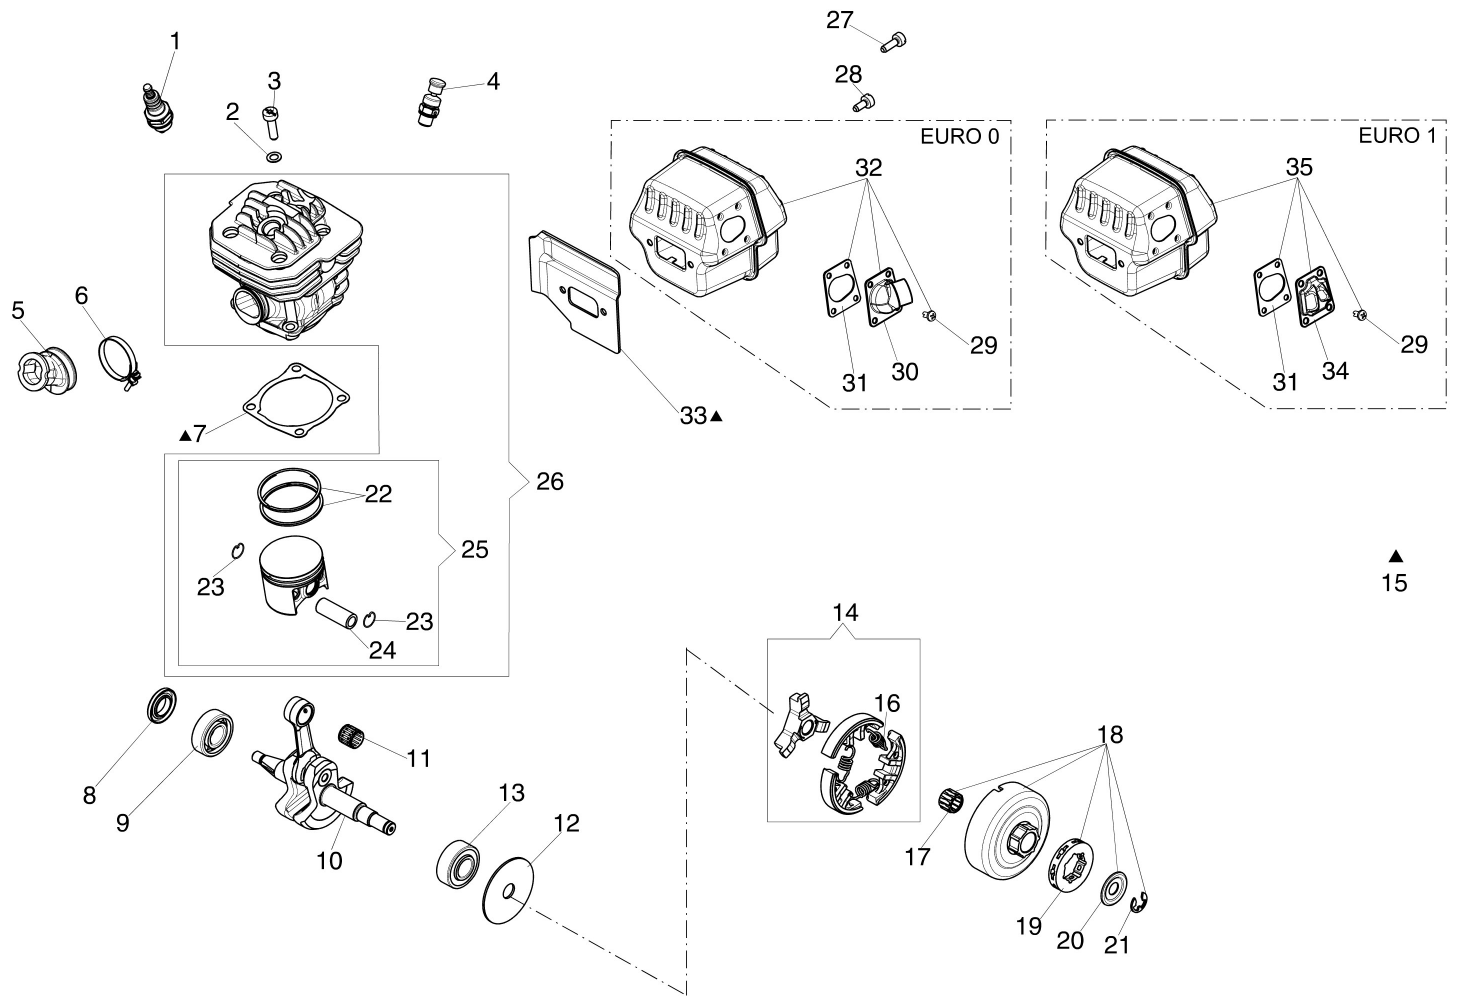

Carburetor HD-57 (EURO1 - 5)

Illustration Engine

Ref.Nu	Qty	Part number	Description	Validity from	Validity till	Notes	Bulletin
1	1	3055118	Spark plug				
2	4	3833076	Washer				
3	4	3891086R	Screw				
4	1	50250178R	Decompressor				
5	1	50250020R	Manifold				
6	1	097000059A	Spring	03/2012			
6	1	50200015AR	Band		02/2012		
7	1	50010046DR	Gasket				
8	1	007201313R	Seal ring				
9	1	3034012R	Bearing				
10	1	50250001AR	Crankshaft				
11	1	3037014R	Bearing				
12	1	50250062R	Washer				
13	1	3035026R	Bearing				
14	1	50250063R	Clutch				
15	1	50252015	Gasket set				
16	3	50250089R	Spring				
17	1	3037035R	Thrust bearing				
18	1	50252016	Clutch drum				
19	1	006100730R	Ring				
20	1	50250066R	Spacer				
21	1	3026009R	Ring				
22	2	3123005R	Piston ring Ø48				
23	2	007201198R	Ring				
24	1	50010031R	Piston pin				
25	1	50252010	Piston assy				
26	1	50252011A	Complete cylinder				
27	2	3891038R	Screw				
28	2	3891036R	Screw				
29	4	3860136R	Screw				
30	1	50250152R	Deflector				
31	1	50140120	Gasket				
32	1	50250075AR	Complete muffler				
33	1	50250081R	Gasket				
34	1	50250079R	Deflector				
35	1	50250158R	Muffler				

Illustration Tank and handle

Illustration Tank and handle

Ref.Nu	Qty	Part number	Description	Validity from	Validity till	Notes	Bulletin
1	1	099900090R	Ring				
2	1	50072009R	Cap				
3	1	50250086R	Throttle cable				
4	2	52010066R	AV-mount				
5	2	3891036R	Screw				
6	2	50010061R	AV-mount				
7	1	50250103R	Cam				
8	1	50250097R	Throttle lever				
9	1	50250122R	Spring				
10	1	50250098R	Lever				
11	1	50250024R	Cover				
12	3	3960032R	Screw				
13	1	50252003BR	Tank				
14	1	50250148R	Tube				
15	1	4098377R	Band				
16	1	50010218R	Fuel filter				
17	2	50250032R	AV-mount				
18	1	50250165AR	Handle				
19	1	099900083B	Breather valve				
20	2	3891036R	Screw				
21	1	50250025R	Guard				
22	5	3893001R	Screw				