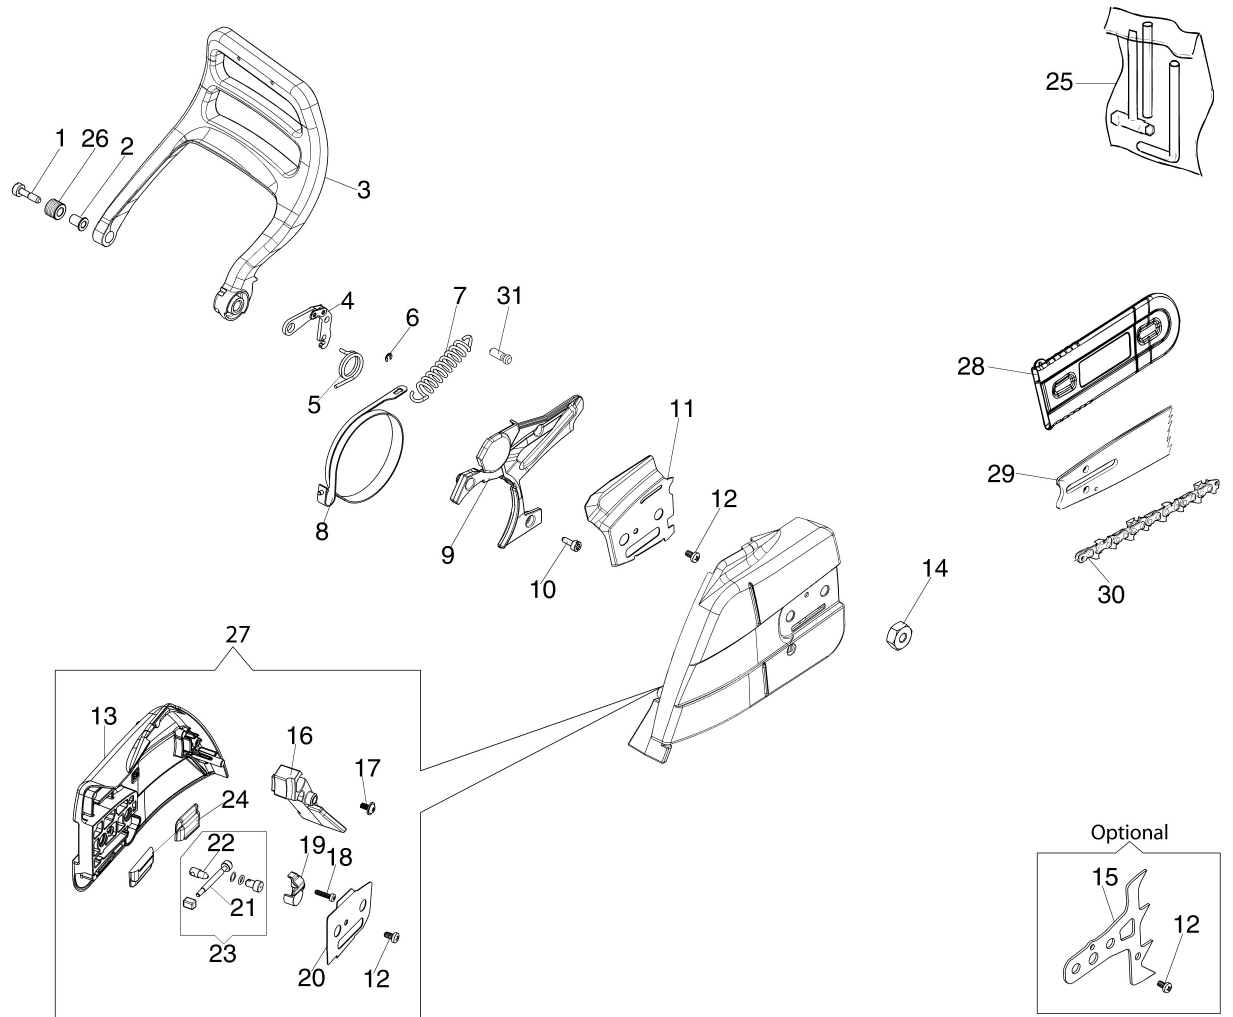

Illustration Tank and handle

Illustration Tank and handle

Ref.Nu	Qty	Part number	Description	Validity from	Validity till	Notes	Bulletin
1	1	099900090R	Ring				
2	1	50072009R	Cap				
3	1	50250086R	Throttle cable				
4	2	52010066R	AV-mount				
5	2	3891036R	Screw				
6	2	50010061R	AV-mount				
7	1	50250103R	Cam				
8	1	50250097R	Throttle lever				
9	1	50250122R	Spring				
10	1	50250098R	Lever				
11	1	50250024R	Cover				
12	3	3960032R	Screw				
13	1	50252003BR	Tank				
14	1	50250148R	Tube				
15	1	4098377R	Band				
16	1	50010218R	Fuel filter				
17	2	50250032R	AV-mount				
18	1	50250165AR	Handle				
19	1	099900083B	Breather valve				
20	2	3891036R	Screw				
21	1	50250025R	Guard				
22	5	3893001R	Screw				

Illustration Brake and chain cover

Illustration Brake and chain cover

Ref.Nu	Qty	Part number	Description	Validity from	Validity till	Notes	Bulletin
1	1	3891046R	Screw				
2	1	50250138AR	Bushing				
3	1	50250053AR	Guard				
4	1	097000146	Lever				
5	1	50240048R	Spring				
6	1	3026003R	Ring				
7	1	095000219AR	Spring				
8	1	50250046R	Brake band				
9	1	50250056R	Guard				
10	3	3891009R	Screw				
11	1	50250047R	Plate				
12	2	3960045	Screw				
13	1	50250038AR	Cover				
14	2	3980013R	Nut				
15	1	50250125R	Spike				
16	1	50250050R	Guard				
17	1	3960046R	Screw				
18	1	3960009R	Screw				
19	1	50070081	Cover				
20	1	50250049R	Plate				
21	1	50070080	Chain tensioner screw				
22	1	50250093R	Adjuster nut				
23	1	50250168	Chain tensioner screw kit				
24	2	50070149	Guard				
25	1	50250090R	Tool kit				
26	1	50250153R	Buffer				
27	1	50250048AR	Chain cover assy				
28	1	1144053	Bar cover - 50 cm				
29	1	50250109R	Bar 28" - 71 cm			Optional	
29	1	50250108R	Bar 24" - 61 cm				
29	1	50250106R	Bar 18" - 46 cm				
29	1	50250107R	Bar 20" - 51 cm				
30	1	30629001A	Chain .3/8" x .058" (1,5mm) - 68 links				
30	1	30629002A	Chain .3/8" x .058" (1,5mm) - 72 links				
31	1	50010243R	Pin				