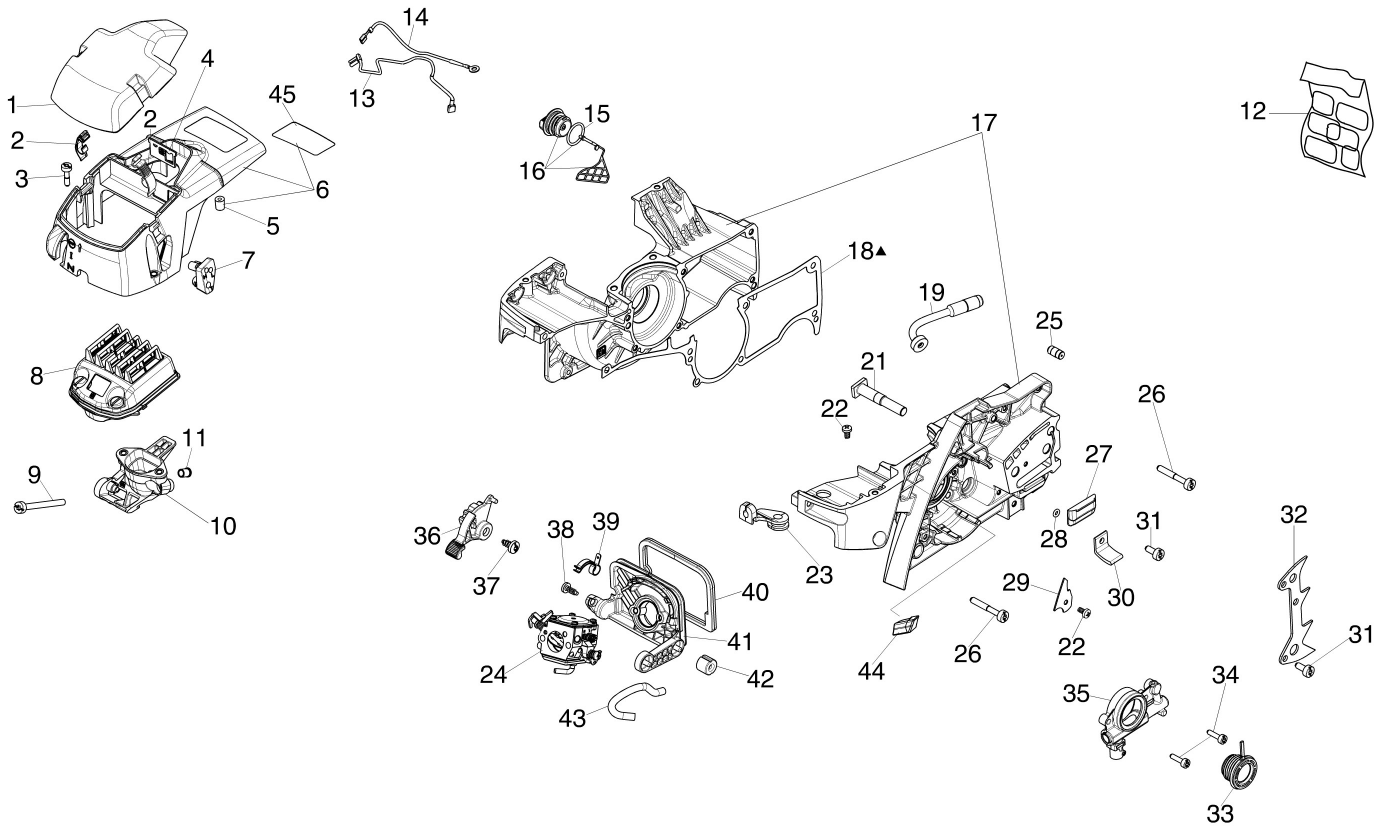

Illustration Ignition system

Illustration Ignition system

Ref.Nu	Qty	Part number	Description	Validity from	Validity till	Notes	Bulletin
1	2	3891015R	Screw				
2	2	3916004R	Washer				
3	1	50050127	Spring				
4	1	50250003R	Ignition coil				
5	1	004000142R	Nut				
6	1	3833080R	Washer				
7	1	3916009R	Washer				
8	1	52012027	Pawl kit				
9	1	50250015R	Flywheel set				
10	1	50250030R	Flange				
11	1	3908036	Screw				
12	1	3918006	Washer				
13	1	50250043AR	Starter pulley				
14	4	3960017AR	Screw				
15	1	50250045R	Starter spring				
16	1	50250042R	Washer				
17	1	098000079R	Starter rope				
18	1	50170017R	Starter handle				
19	1	50250039BR	Starter assy				
20	3	3891046R	Screw				
21	1	50140052	Cap				
22	1	52010180	Cover				

Illustration Tank and handle

Illustration Tank and handle

Ref.Nu	Qty	Part number	Description	Validity from	Validity till	Notes	Bulletin
1	1	099900090R	Ring				
2	1	50072009R	Cap				
3	1	50250086R	Throttle cable				
4	2	52010066R	AV-mount				
5	2	3891036R	Screw				
6	2	50010061R	AV-mount				
7	1	50250103R	Cam				
8	1	50250097R	Throttle lever				
9	1	50250122R	Spring				
10	1	50250098R	Lever				
11	1	50250024R	Cover				
12	3	3960032R	Screw				
13	1	50252003BR	Tank				
14	1	50250148R	Tube				
15	1	4098377R	Band				
16	1	50010218R	Fuel filter				
17	2	50250032R	AV-mount				
18	1	50250165AR	Handle				
19	1	099900083B	Breather valve				
20	2	3891036R	Screw				
21	1	50250025R	Guard				
22	5	3893001R	Screw				