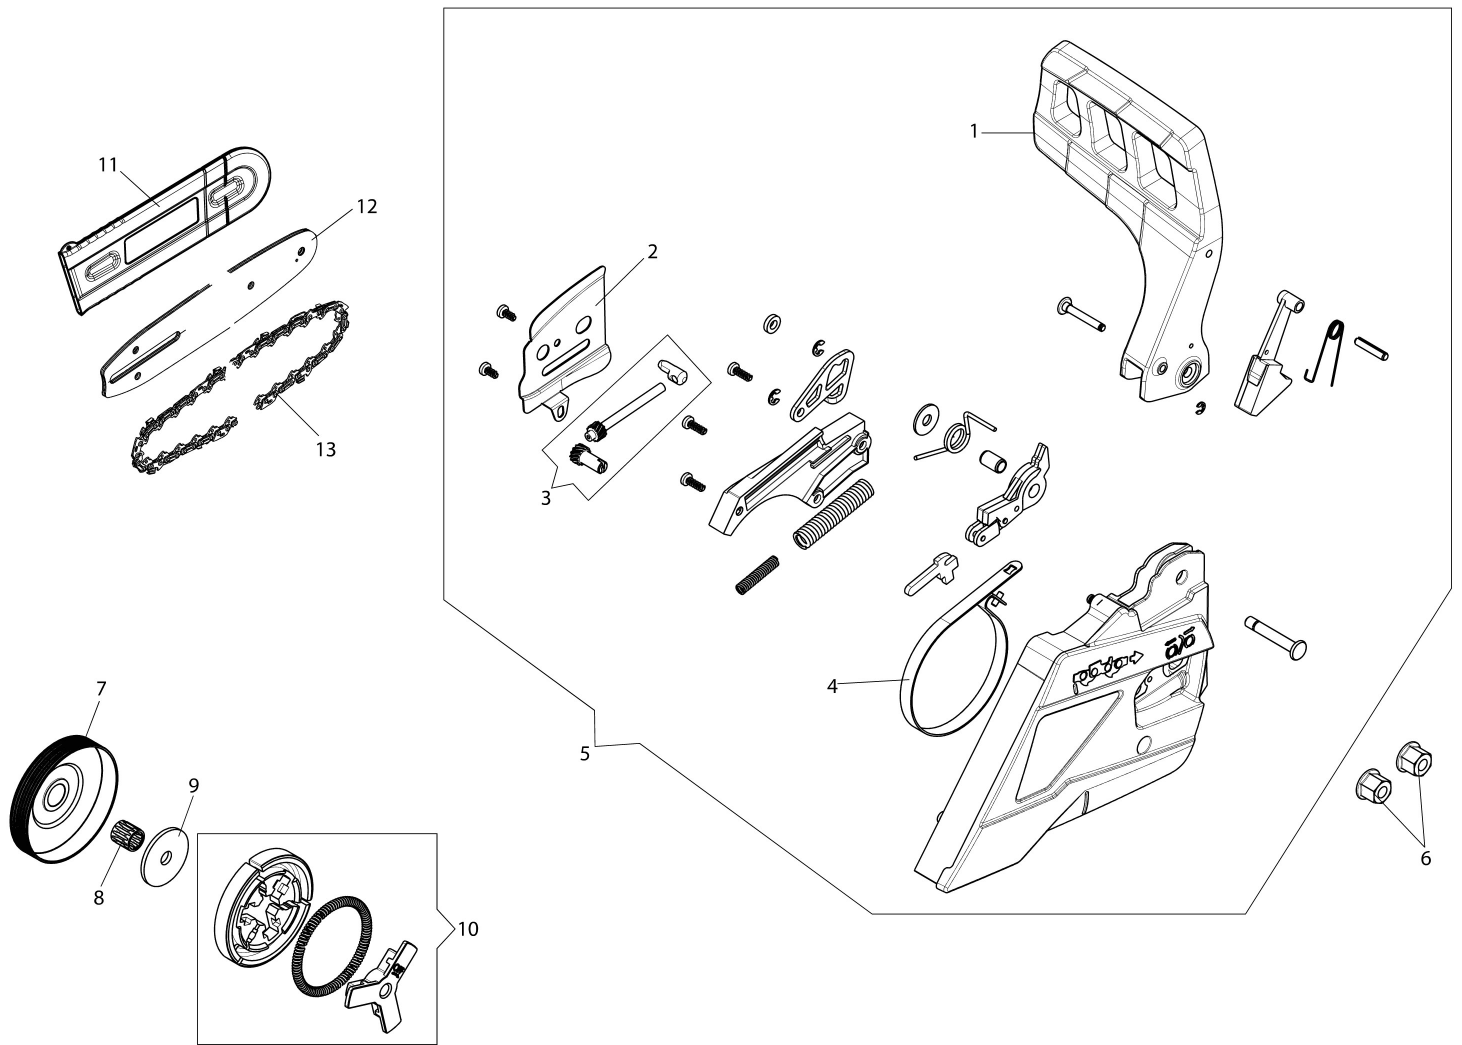

## Illustration Crankcase

Ref.Nu	Qty	Part number	Description	Validity from	Validity till	Notes	Bulletin
1	1	50310166AR	Oil cap				
2	2	50310165AR	Tank cap				
3	1	61070011AR	Breather valve				
4	1	005000347AR	Grommet				
5	1	50240067R	Tube				
6	1	61370552R	Tube				
7	1	50170321R	Tube				
8	1	2318817R	Air purge				
9	1	3073015R	Tube				
10	1	61110162BR	Bushing				
11	1	094600450R	Fuel filter				
12	2	50070067A	Tie rod				
13	2	50050052R	Stud				
14	5	50050067R	Spacer				
15	5	3860099R	Screw				
16	1	50330048AR	Oil pump cover				
17	3	3960161R	Screw				
18	1	50332013R	Crankcase assy				
19	1	50310142R	Spike				
20	2	3960070AR	Screw				
21	1	3960099R	Screw				
22	1	50330064R	Hose				
23	1	50330050R	Oil pump				
24	1	50310079R	Oil filter				
25	1	50310080R	Sponge				
26	2	3801087R	Screw				
27	1	50330063AR	Suction tube				
28	1	004400285	Washer				
29	1	50330049R	Worm gear				
30	1	50240061R	Spring				
31	1	3960109AR	Screw				
32	1	50240060BR	Lever				
33	1	50330026R	Engine stop wire				
34	1	094600103	Band				
35	1	50170010R	Manifold				
36	1	50240045R	Carburetor				
37	1	50330040AR	Air filter support				
38	2	3914003R	Nut				
39	1	2318340	Repair kit				
40	1	50310375	Reed valve kit				

## Illustration Chain cover

Ref.Nu	Qty	Part number	Description	Validity from	Validity till	Notes	Bulletin
1	1	50330017BR	Guard				
2	1	50330024AR	Plate				
3	1	50310263	Chain tensioner screw kit				
4	1	50310027R	Brake band				
5	1	50332001R	Chain cover assy				
6	2	50010148R	Nut				
7	1	50330034AR	Clutch drum				
8	1	50030372	Roller cage				
9	1	50330035R	Washer				
10	1	50330130R	Clutch				
11	1	1144043R	Bar cover - 40 cm				
12	1	50030190R	Bar 14" - 35 cm				
12	1	50052012R	Bar 16" - 41 cm				
13	1	30629016A	Chain .3/8" x .050" (1,3mm)				
13	1	30629018A	Chain .3/8" x .050" (1,3mm)				