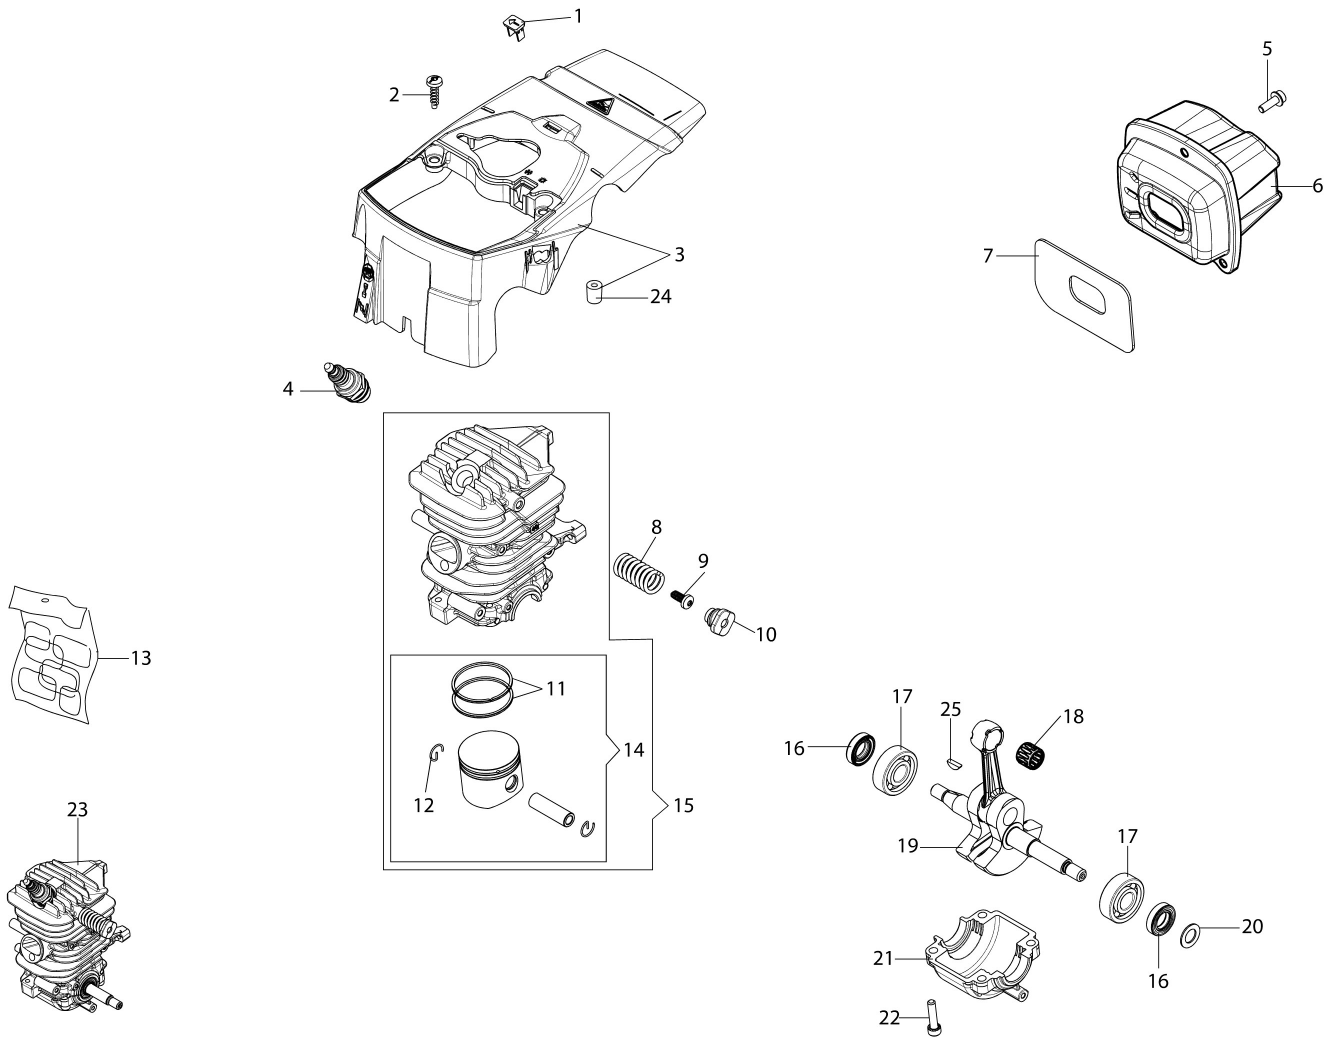

## Illustration Engine

Ref.Nu	Qty	Part number	Description	Validity from	Validity till	Notes	Bulletin
1	1	50170032R	Plate				
2	3	3960115R	Screw				
3	1	50330084	Engine cover				
4	1	3055104R	Spark plug				
5	3	3860117R	Screw				
6	1	50170027R	Muffler				
7	1	50170031R	Gasket				
8	1	50050047AR	Spring				
9	1	3960073R	Screw				
10	1	50170034R	Support				
11	2	61450014R	Piston ring				
12	2	61450013R	Ring				
13	1	50330086	Labels kit				
14	1	61450187R	Piston assy				
15	1	50330085	Complete cylinder				
16	2	50272004R	Seal ring				
17	2	094000006R	Bearing				
18	1	50110044R	Bearing				
19	1	50330001AR	Crankshaft				
20	1	004400285	Washer				
21	1	50330016R	Cover				
22	4	3801051R	Screw				
23	1	50330088R	Short block				
24	1	50070126R	Spacer				
25	1	50310118R	Key				

## Illustration Tank

---

Ref.Nu	Qty	Part number	Description	Validity from	Validity till	Notes	Bulletin
1	1	50310037AR	Knob				
2	1	50330019R	Air filter cover				
3	1	50330082R	Air filter				
4	1	50310155R	Gasket				
5	1	50332007BR	Handle				
6	1	3960099R	Screw				
7	5	3960165R	Screw				
8	1	50330022BR	Cover				
9	1	50310091R	Spring				
10	2	50010061R	AV-mount				
11	1	3022039R	Locking sleeve				
12	2	50170034R	Support				
13	2	3960115R	Screw				
14	2	50050047AR	Spring				
15	1	50310090AR	Lever				
16	1	50310092AR	Throttle lever				
17	1	50330078R	Throttle rod				
18	1	50330021BR	Handle				

## Illustration Chain cover

Ref.Nu	Qty	Part number	Description	Validity from	Validity till	Notes	Bulletin
1	1	50330017BR	Guard				
2	1	50330024AR	Plate				
3	1	50310263	Chain tensioner screw kit				
4	1	50310027R	Brake band				
5	1	50332001R	Chain cover assy				
6	2	50010148R	Nut				
7	1	50330034AR	Clutch drum				
8	1	50030372	Roller cage				
9	1	50330035R	Washer				
10	1	50330130R	Clutch				
11	1	1144043R	Bar cover - 40 cm				
12	1	50030190R	Bar 14" - 35 cm				
12	1	50052012R	Bar 16" - 41 cm				
13	1	30629016A	Chain .3/8" x .050" (1,3mm)				
13	1	30629018A	Chain .3/8" x .050" (1,3mm)				