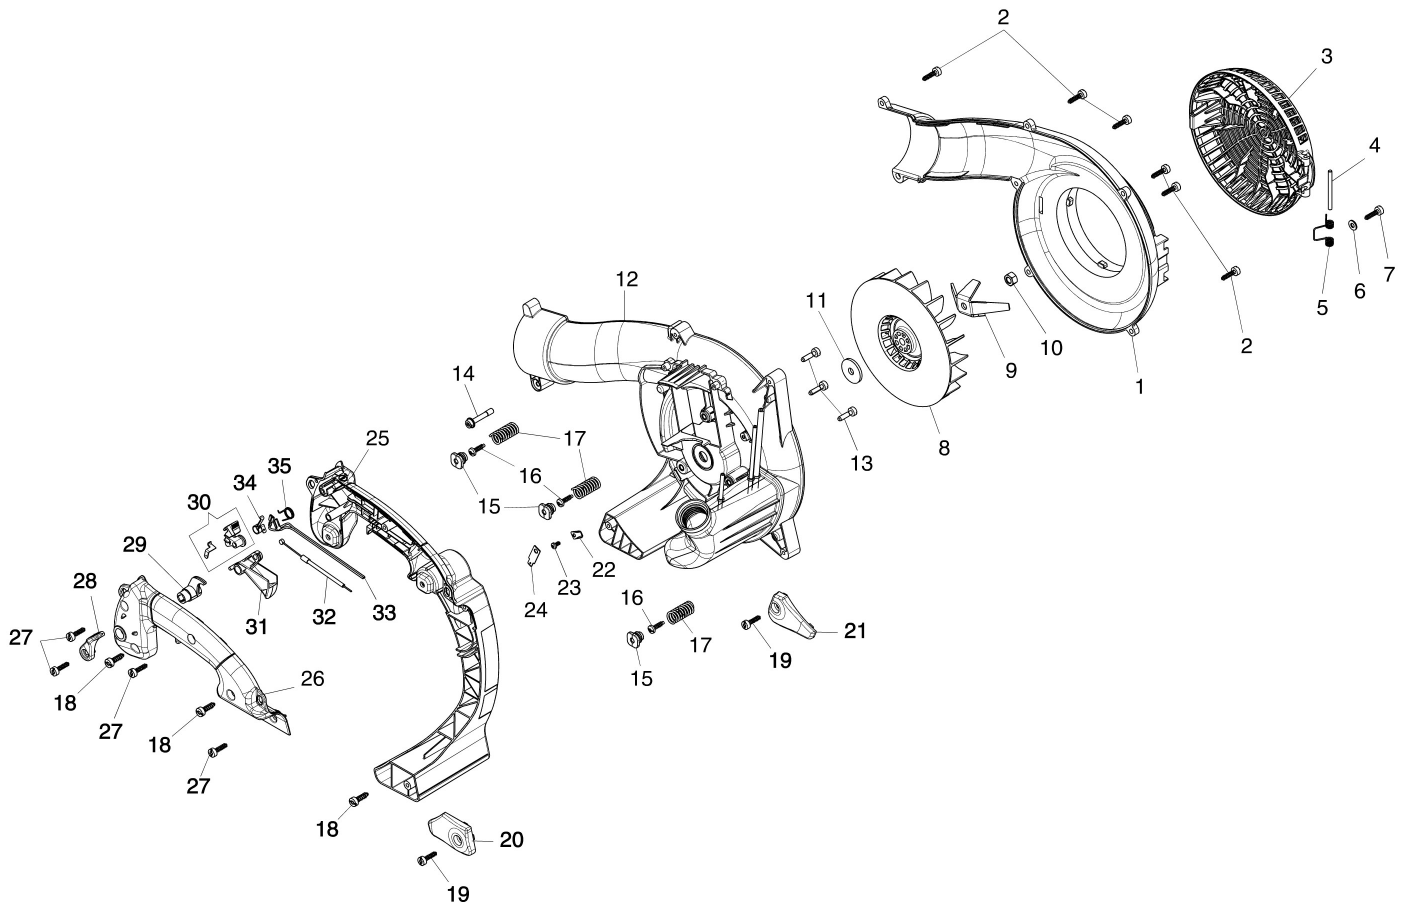

Illustration Tank and air filter

Illustration Tank and air filter

Ref.Nu	Qty	Part number	Description	Validity from	Validity till	Notes	Bulletin
1	1	56600161R	Gasket				
2	1	56600088CR	Insulator				
3	2	3891048R	Screw				
4	1	61200021AR	Gasket				
5	1	2318018BR	Carburetor				
6	1	56600057R	Gasket				
7	1	56602001AR	Filter support				
8	2	3891063R	Screw				
9	1	61170016R	Air filter				
10	1	56600018AR	Air filter cover				
11	2	61330040AR	Screw				
12	1	56600027CR	Left cover/tank				
13	1	52060224R	Fuel line				
14	1	52060171R	Tube				
15	1	50270103R	Tube				
16	1	50072009R	Cap				
17	1	4098377R	Band				
18	1	094600450R	Fuel filter				
19	2	56550044R	Bushing				
20	1	61070011AR	Breather valve				
21	1	56600175	Gasket set				

Illustration Fan assy

Ref.Nu	Qty	Part number	Description	Validity from	Validity till	Notes	Bulletin
1	1	56600106BR	Right cover				
2	6	3893060R	Screw				
3	1	56600153R	Cover				
4	1	56550123R	Pin				
5	1	56550072R	Spring				
6	1	3918010R	Washer				
7	1	3893060R	Screw				
8	1	56550006AR	Fan				
9	1	56550057R	Knife				
10	1	3911009R	Nut				
11	1	56510050R	Washer				
12	1	56600027CR	Left cover/tank				
13	3	3891048R	Screw				
14	1	56600119R	Screw				
15	3	50170034R	Support				
16	3	3960115R	Screw				
17	3	50290183AR	Spring				
18	3	3893001R	Screw				
19	2	3893060R	Screw				
20	1	56600157R	Right cover				
21	1	56600158R	Left cover				
22	1	56550102R	Plate				
23	1	3960167R	Screw				
24	1	3044035R	Faston				
25	1	56600032R	Handle				
26	1	56600034AR	Half grip left				
27	4	3893060R	Screw				
28	1	56600113R	Stop lever				
29	1	56550025R	Stop lever				
30	1	56600118AR	Switch (stop)				
31	1	56600114R	Throttle				
32	1	56600075AR	Throttle cable				
33	1	56600092R	Cable				
34	1	50270172AR	Spring				
35	1	56600060AR	Spring				