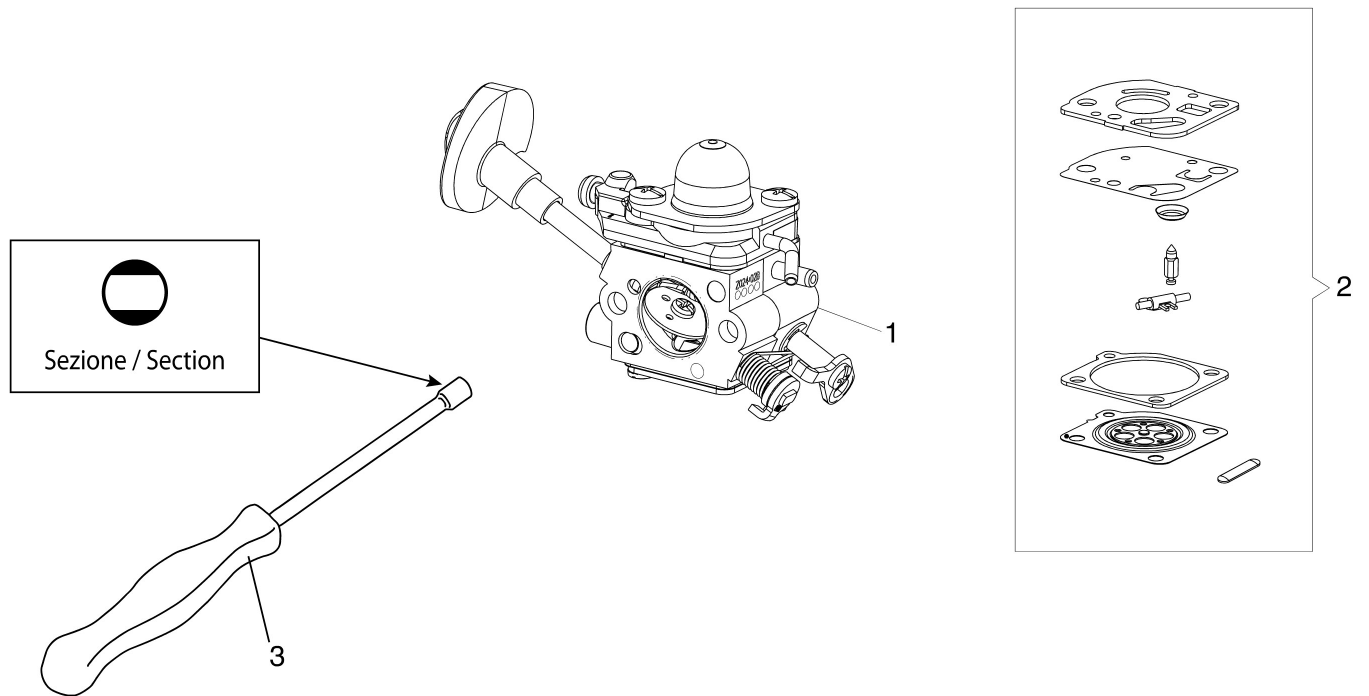

Illustration Fan assy

Ref.Nu	Qty	Part number	Description	Validity from	Validity till	Notes	Bulletin
1	1	56600106BR	Right cover				
2	6	3893060R	Screw				
3	1	56600153R	Cover				
4	1	56550123R	Pin				
5	1	56550072R	Spring				
6	1	3918010R	Washer				
7	1	3893060R	Screw				
8	1	56550006AR	Fan				
9	1	56550057R	Knife				
10	1	3911009R	Nut				
11	1	56510050R	Washer				
12	1	56600027CR	Left cover/tank				
13	3	3891048R	Screw				
14	1	56600119R	Screw				
15	3	50170034R	Support				
16	3	3960115R	Screw				
17	3	50290183AR	Spring				
18	3	3893001R	Screw				
19	2	3893060R	Screw				
20	1	56600157R	Right cover				
21	1	56600158R	Left cover				
22	1	56550102R	Plate				
23	1	3960167R	Screw				
24	1	3044035R	Faston				
25	1	56600032R	Handle				
26	1	56600034AR	Half grip left				
27	4	3893060R	Screw				
28	1	56600113R	Stop lever				
29	1	56550025R	Stop lever				
30	1	56600118AR	Switch (stop)				
31	1	56600114R	Throttle				
32	1	56600075AR	Throttle cable				
33	1	56600092R	Cable				
34	1	50270172AR	Spring				
35	1	56600060AR	Spring				

Illustration Accessories

Ref.Nu	Qty	Part number	Description	Validity from	Validity till	Notes	Bulletin
1	1	56600151AR	Tube			Tubo premodifica / Old assy	
1	1	56600151BR	Tube			Tube Per modelli premodifica da	
2	1	56600147AR	Tube			Tubo premodifica / Old assy	
2	1	56600147BR	Tube			Tube Per modelli premodifica da	
3	1	56600148AR	Ring nut				
4	1	56600149AR	Grip-end			assy model to be matched	
5	1	56550077R	Tube				
6	1	56550076AR	Tube				
7	1	56600112AR	Tube				
8	1	56550078AR	Grassbag				
9	1	56602003R	Handle kit				
10	1	56600176	Labels kit				