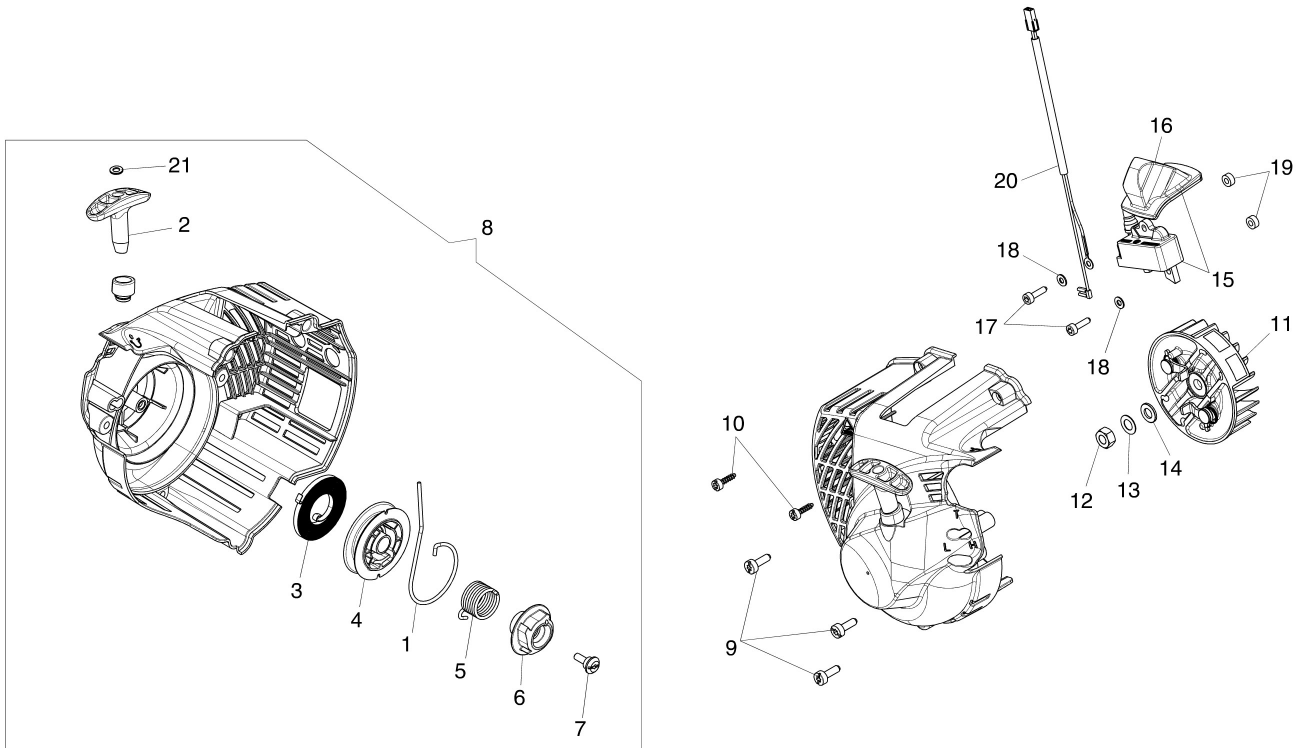

Illustration Engine

Ref.Nu	Qty	Part number	Description	Validity from	Validity till	Notes	Bulletin
1	1	56600004R	Piston assy				
2	2	3891035R	Screw				
3	1	56600097AR	Complete muffler				
4	1	56600035AR	Deflector				
5	1	61370634R	Gasket				
6	1	3055120R	Spark plug				
7	4	3891048R	Screw				
8	2	58070166BR	Ring				
9	1	58070019R	Piston pin				
10	1	3037002R	Thrust bearing				
11	2	61290045R	Piston ring				
12	1	56600173	Complete cylinder				
13	1	56600007BR	Motor housing				
14	2	50272004R	Seal ring				
15	2	3034009R	Bearing				
16	1	56600160R	Crankshaft				
17	1	56600174R	Short block				
21	1	56600175	Gasket set				

Illustration Starter assy

Illustration Starter assy

Ref.Nu	Qty	Part number	Description	Validity from	Validity till	Notes	Bulletin
1	1	61370574R	Starter rope				
2	1	093500397R	Starter handle				
3	1	61070036R	Spring				
4	1	56600156R	Starter pulley				
5	1	58090019R	Starter spring				
6	1	58090018R	Sprocket				
7	1	61350342R	Screw				
8	1	56600079DR	Engine cover				
9	3	3891035R	Screw				
10	2	3893016AR	Screw				
11	1	56600015R	Flywheel assy				
12	1	3833080R	Washer				
13	1	3916009R	Washer				
14	1	004000142R	Nut				
15	1	2501018BR	Ignition coil				
16	1	56600111BR	Spark plug cap				
17	2	3891015R	Screw				
18	2	3916004R	Washer				
19	2	61170014A	Spacer				
20	1	56600091R	Cable				
21	1	3916004R	Washer				