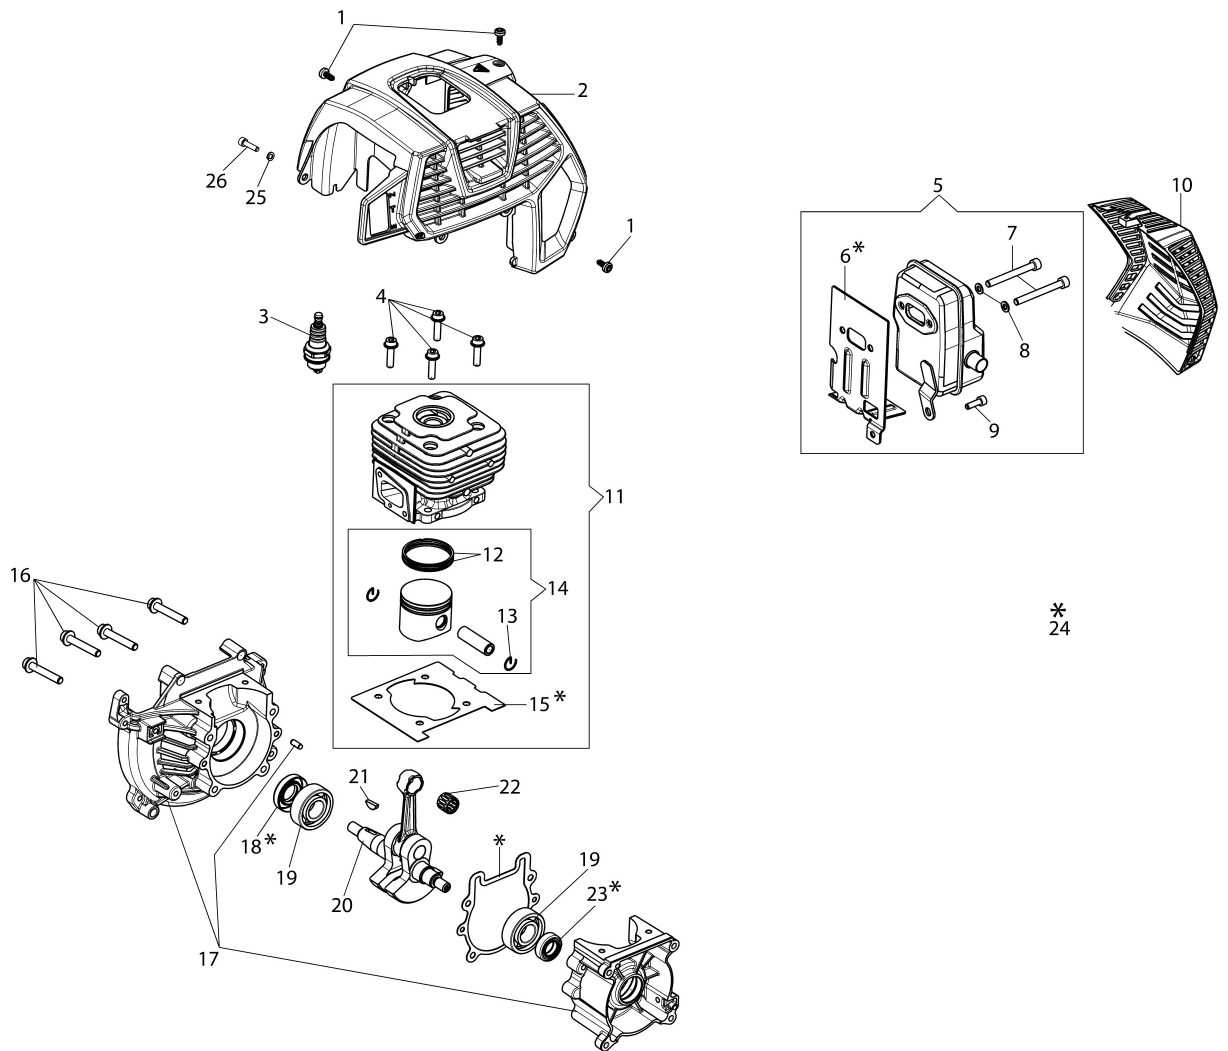

BCH 40 T Brushcutter

Documents

Engine

Starter assy and clutch

Tank and air filter

Transmission

Transmission D.28 mm

Head Tap&Go D.130

Illustration Engine

| Ref.Nu | Qty | Part number | Description | Validity from | Validity till | Notes | Bulletin |
|--------|-----|-------------|-------------------|---------------|---------------|-------|---------------|
| 1 | 3 | 3960121R | Screw | | | | |
| 2 | 1 | 61452028R | Engine cover | | | | |
| 3 | 1 | 3055104R | Spark plug | | | | |
| 4 | 4 | 3860095R | Screw | | | | |
| 5 | 1 | 61450206R | Muffler assy | | | | |
| 6 | 1 | 61450242AR | Gasket | | | | |
| 7 | 2 | 3801065R | Screw | | | | |
| 8 | 2 | 3916006R | Washer | | | | |
| 9 | 1 | 3801011R | Screw | | | | |
| 10 | 1 | 61450367R | Muffler cover | | | | |
| 11 | 1 | 61450048 | Complete cylinder | | SN 8210038436 | | BT3-144-03/20 |
| 11 | 1 | 61450048 | Complete cylinder | SN 8210038437 | | | BT3-144-03/20 |
| 12 | 2 | 61450014R | Piston ring | | | | |
| 13 | 2 | 61450013R | Ring | | | | |
| 14 | 1 | 61450187R | Piston assy | | | | |
| 15 | 1 | 61450127AR | Gasket | | | | |
| 16 | 4 | 3860096R | Screw | | | | |
| 17 | 1 | 61452001BR | Crankcase assy | | | | |
| 18 | 1 | 3050056R | Oil seal | | | | |
| 19 | 2 | 3035065R | Bearing | | | | |
| 20 | 1 | 61450001AR | Crankshaft | | | | |
| 21 | 1 | 3028020R | Key | | | | |
| 22 | 1 | 50110044R | Bearing | | | | |
| 23 | 1 | 3050057R | Oil seal | | | | |
| 24 | 1 | 61450443 | Gasket set | | | | |
| 25 | 2 | 3801009R | Screw | | | | |
| 26 | 2 | 3916005R | Washer | | | | |