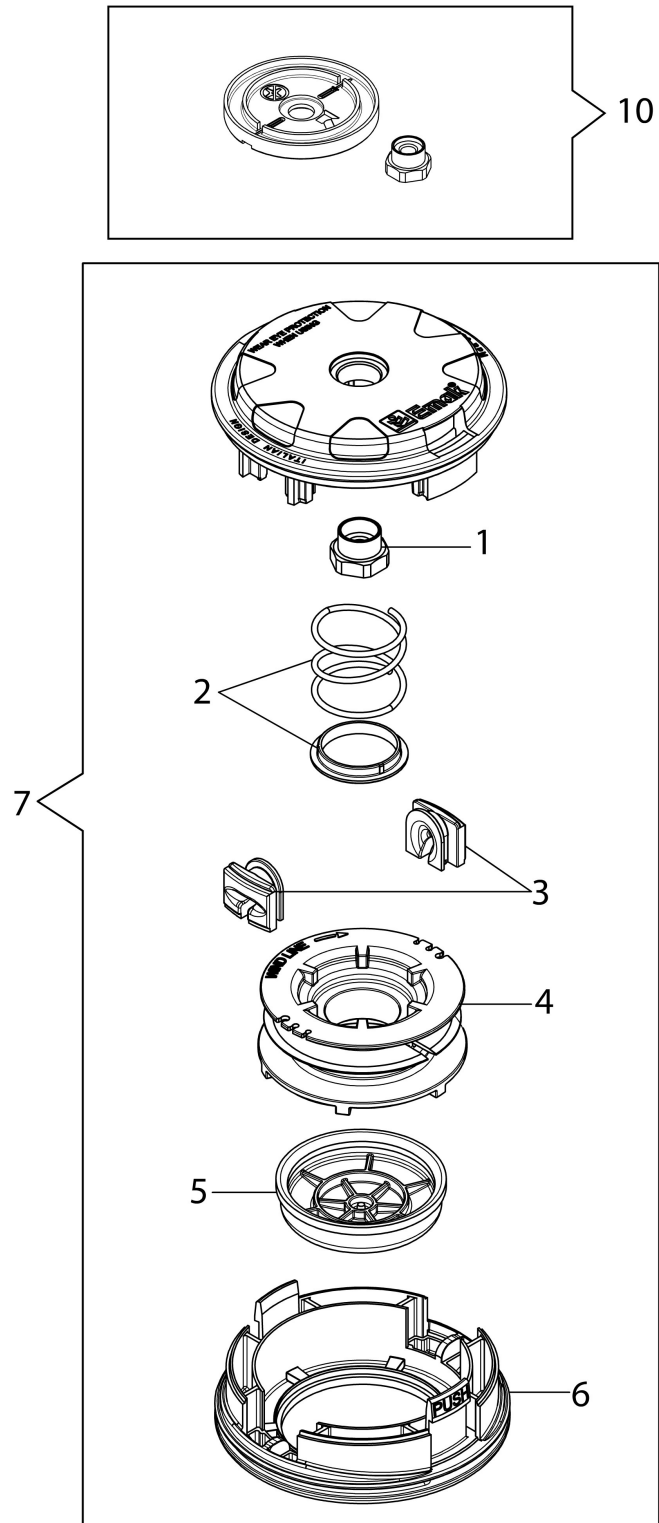

Illustration Transmission D.28 mm

| Ref.Nu | Qty | Part number | Description | Validity from | Validity till | Notes | Bulletin |
|--------|-----|-------------|-----------------|---------------|---------------|-------|----------|
| 1 | 1 | BF000023R | Complete handle | | | | |
| 2 | 1 | BF000016R | Throttle cable | | | | |
| 3 | 1 | BF000022R | Handle and knob | | | | |
| 4 | 1 | BF000020R | Harness | | | | |
| 5 | 1 | BF000045R | Starter case | | | | |
| 6 | 1 | BF000011R | Clutch drum | | | | |
| 7 | 1 | BF000041R | Band | | | | |
| 8 | 1 | BF000042R | Support | | | | |
| 9 | 1 | BF000046R | Complete clamp | | | | |
| 10 | 1 | BF000043R | Tube Ø28 | | | | |
| 11 | 1 | BF000015R | Drive shaft | | | | |
| 12 | 1 | BF000040R | Bracket | | | | |
| 13 | 1 | BF000029R | Guard kit | | | | |
| 14 | 1 | BF000009R | Blade | | | | |
| 15 | 1 | BF000044R | Bevel gear Ø28 | | | | |
| 16 | 1 | BF000007R | Nut | | | | |
| 17 | 1 | BF000038R | Hub | | | | |
| 18 | 1 | BF000037R | Flange | | | | |
| 19 | 1 | BF000036R | Safety ring | | | | |

Illustration Head Tap&Go D.130

| Ref.Nu | Qty | Part number | Description | Validity from | Validity till | Notes | Bulletin |
|--------|-----|-------------|---------------------------|---------------|---------------|-------|----------|
| 1 | 1 | 63120040R | Nut | | | | |
| 2 | 1 | 63120031R | Kit spring | | | | |
| 3 | 2 | 63120001R | Bushing | | | | |
| 4 | 1 | 63120010R | Nylon spool | | | | |
| 5 | 1 | 63120011R | Knob kit | | | | |
| 6 | 1 | 63120012R | Lower cover | | | | |
| 7 | 1 | 61459100 | Complete nylon head Ø 2,4 | | | | |
| 7 | 1 | 61459102 | Complete nylon head Ø 3 | | | | |
| 10 | 1 | 61460055 | Guard kit | | | | |