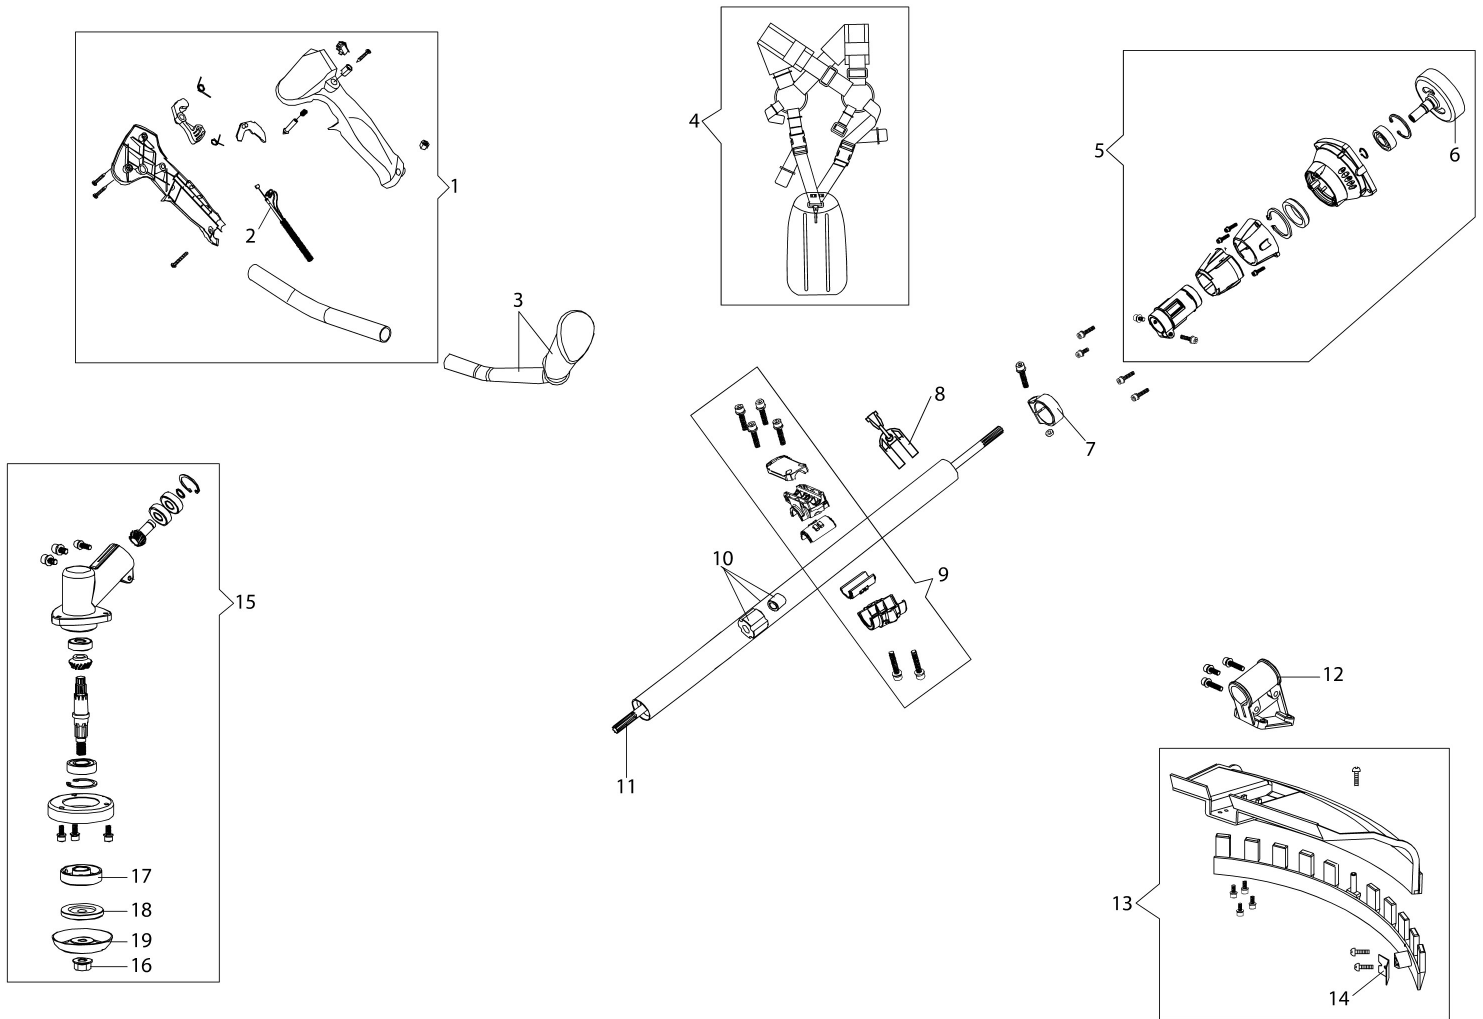

Illustration Transmission

Ref.Nu	Qty	Part number	Description	Validity from	Validity till	Notes	Bulletin
1	1	BF000023R	Complete handle				
2	1	BF000016R	Throttle cable				
3	1	BF000022R	Handle and knob				
4	1	BF000020R	Harness				
5	1	61450327R	Starter case				
6	1	BF000011R	Clutch drum				
7	1	BF000012R	Band				
8	1	BF000013R	Support				
9	1	61450328R	Complete clamp				
10	1	BF000014R	Tube Ø26				
11	1	BF000015R	Drive shaft				
12	1	BF000008R	Bracket				
13	1	BF000029R	Guard kit				
14	1	BF000009R	Blade				
15	1	61450441R	Bevel gear				
16	1	BF000007R	Nut				
17	1	BF000038R	Hub				
18	1	BF000037R	Flange				
19	1	BF000036R	Safety ring