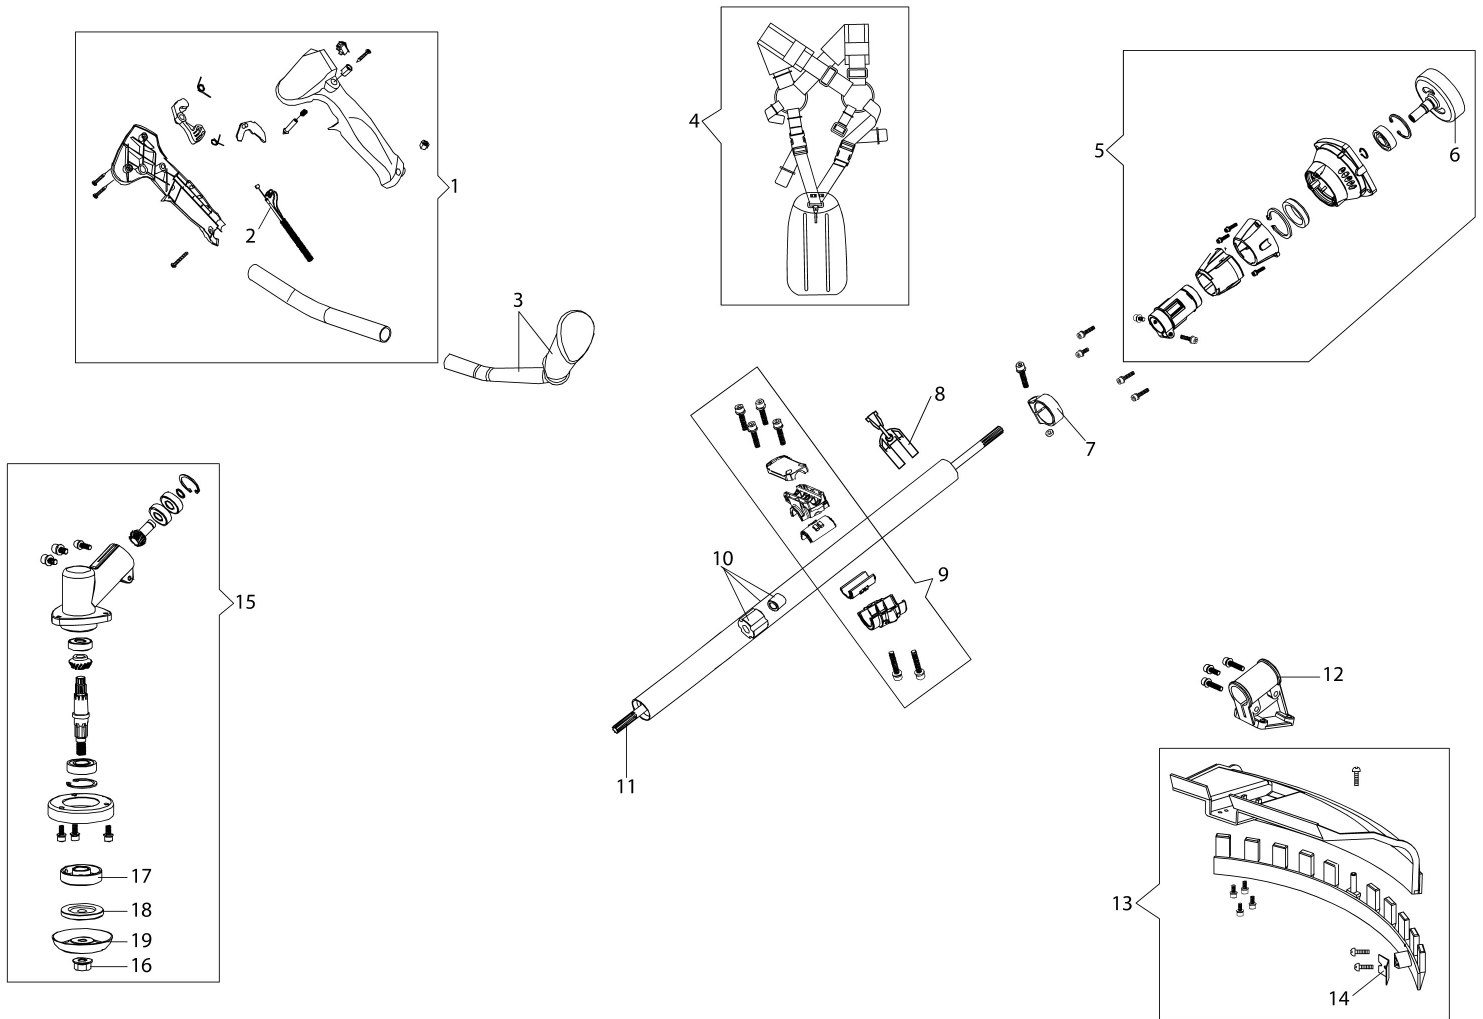

Illustration Transmission

| Ref.Nu | Qty | Part number | Description | Validity from | Validity till | Notes | Bulletin |
|--------|-----|-------------|-----------------|---------------|---------------|-------|----------|
| 1 | 1 | BF000023R | Complete handle | | | | |
| 2 | 1 | BF000016R | Throttle cable | | | | |
| 3 | 1 | BF000022R | Handle and knob | | | | |
| 4 | 1 | BF000020R | Harness | | | | |
| 5 | 1 | 61450327R | Starter case | | | | |
| 6 | 1 | BF000011R | Clutch drum | | | | |
| 7 | 1 | BF000012R | Band | | | | |
| 8 | 1 | BF000013R | Support | | | | |
| 9 | 1 | 61450328R | Complete clamp | | | | |
| 10 | 1 | BF000014R | Tube Ø26 | | | | |
| 11 | 1 | BF000015R | Drive shaft | | | | |
| 12 | 1 | BF000008R | Bracket | | | | |
| 13 | 1 | BF000029R | Guard kit | | | | |
| 14 | 1 | BF000009R | Blade | | | | |
| 15 | 1 | 61450441R | Bevel gear | | | | |
| 16 | 1 | BF000007R | Nut | | | | |
| 17 | 1 | BF000038R | Hub | | | | |
| 18 | 1 | BF000037R | Flange | | | | |
| 19 | 1 | BF000036R | Safety ring | | | | |