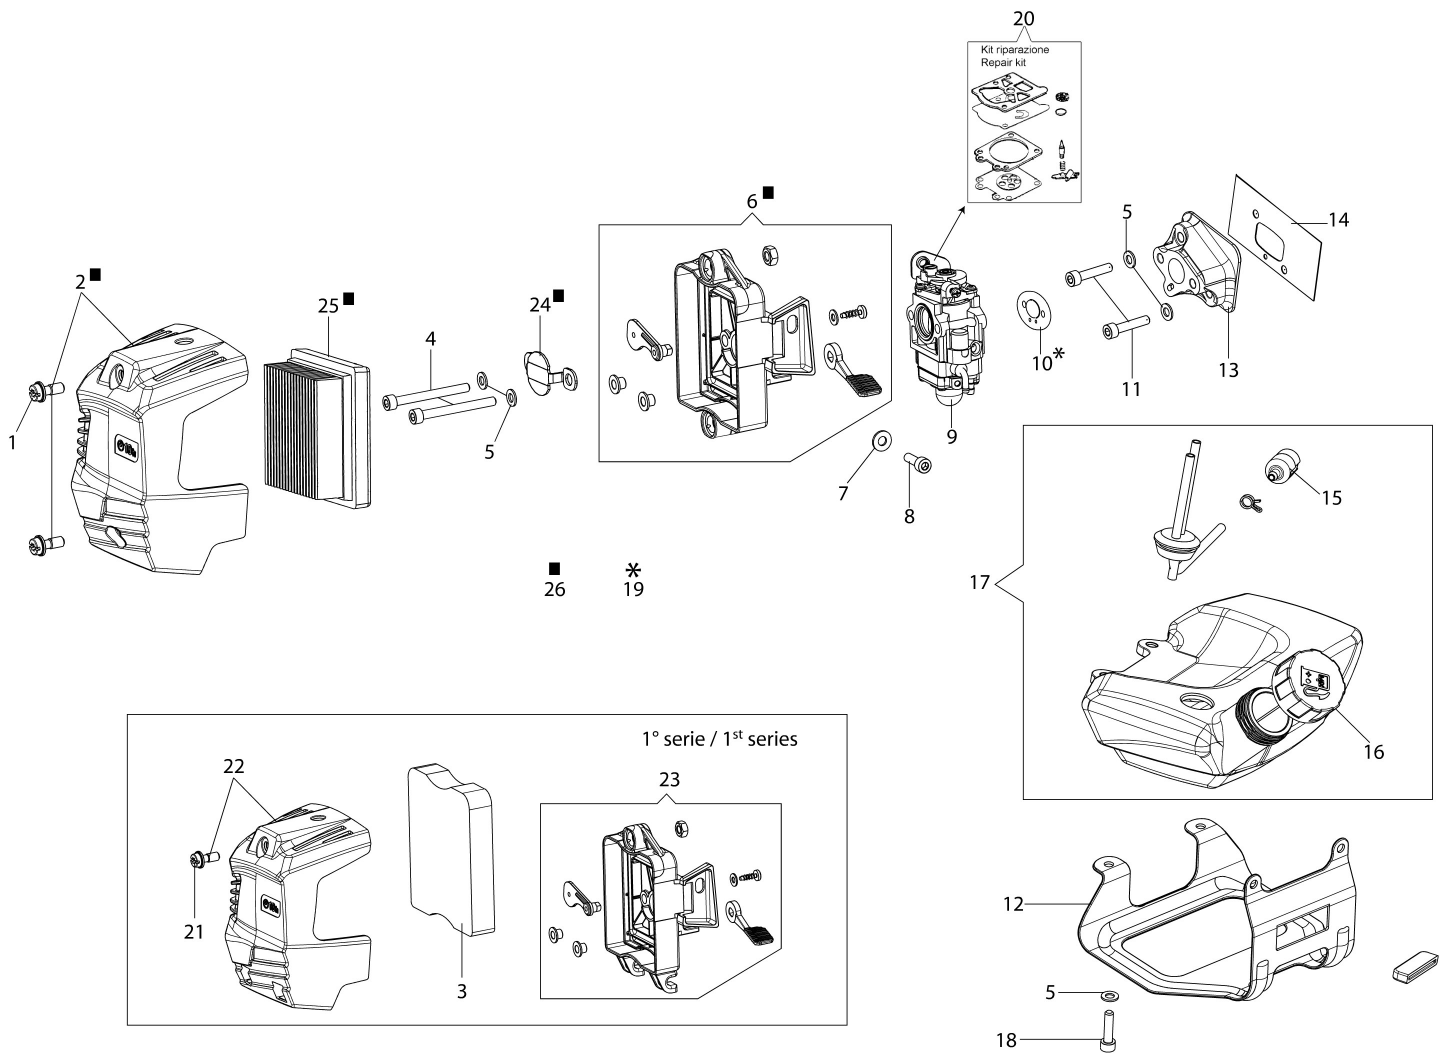

Illustration Tank and air filter

Illustration Tank and air filter

Ref.Nu	Qty	Part number	Description	Validity from	Validity till	Notes	Bulletin
1	2	61330040AR	Screw	SN 8229132537 - SN			BT3-143-10/19
2	1	61450045	Air filter cover	8219149741 SN 8229132537 - SN		Per modelli premodifica da	BT3-143-10/19
3	1	61450061R	Air filter		SN 8210038436		BT3-144-03/20
4	2	3801012R	Screw			to be matched	
5	4	3916005R	Washer				
6	1	61450047	Air filter support	SN 8229132537 - SN		Per modelli premodifica da	BT3-143-10/19
7	1	3918010R	Washer				
8	1	3801011R	Screw			to be matched	
9	1	2318624R	Carburetor				
10	1	61450054AR	Gasket				
11	2	3801015R	Screw				
12	1	61450082R	Tank shield				
13	1	61450053AR	Insulator				
14	1	61450052AR	Gasket				
15	1	094600450R	Fuel filter				
16	1	BF000024R	Tank cap				
17	1	61452050R	Tank assy				
18	2	3801013R	Screw				
19	1	61450443	Gasket set				
20	1	2318025R	Repair kit				
21	1	61330040AR	Screw		SN 8229132536 - SN		BT3-143-10/19,
22	1	61450444	Air filter cover		8219149741 SN 8229132536 - SN		BT3-144-03/20, BT3-143-10/19,
23	1	61450445	Air filter support		SN 8229132536 - SN		BT3-143-10/19,
24	1	61450016R	Plate	SN 8210038437	8219149741		BT3-144-03/20
25	1	61450425R	Air filter	SN 8210038437			BT3-144-03/20
26	1	61450049	Air filter kit				BT3-144-03/20