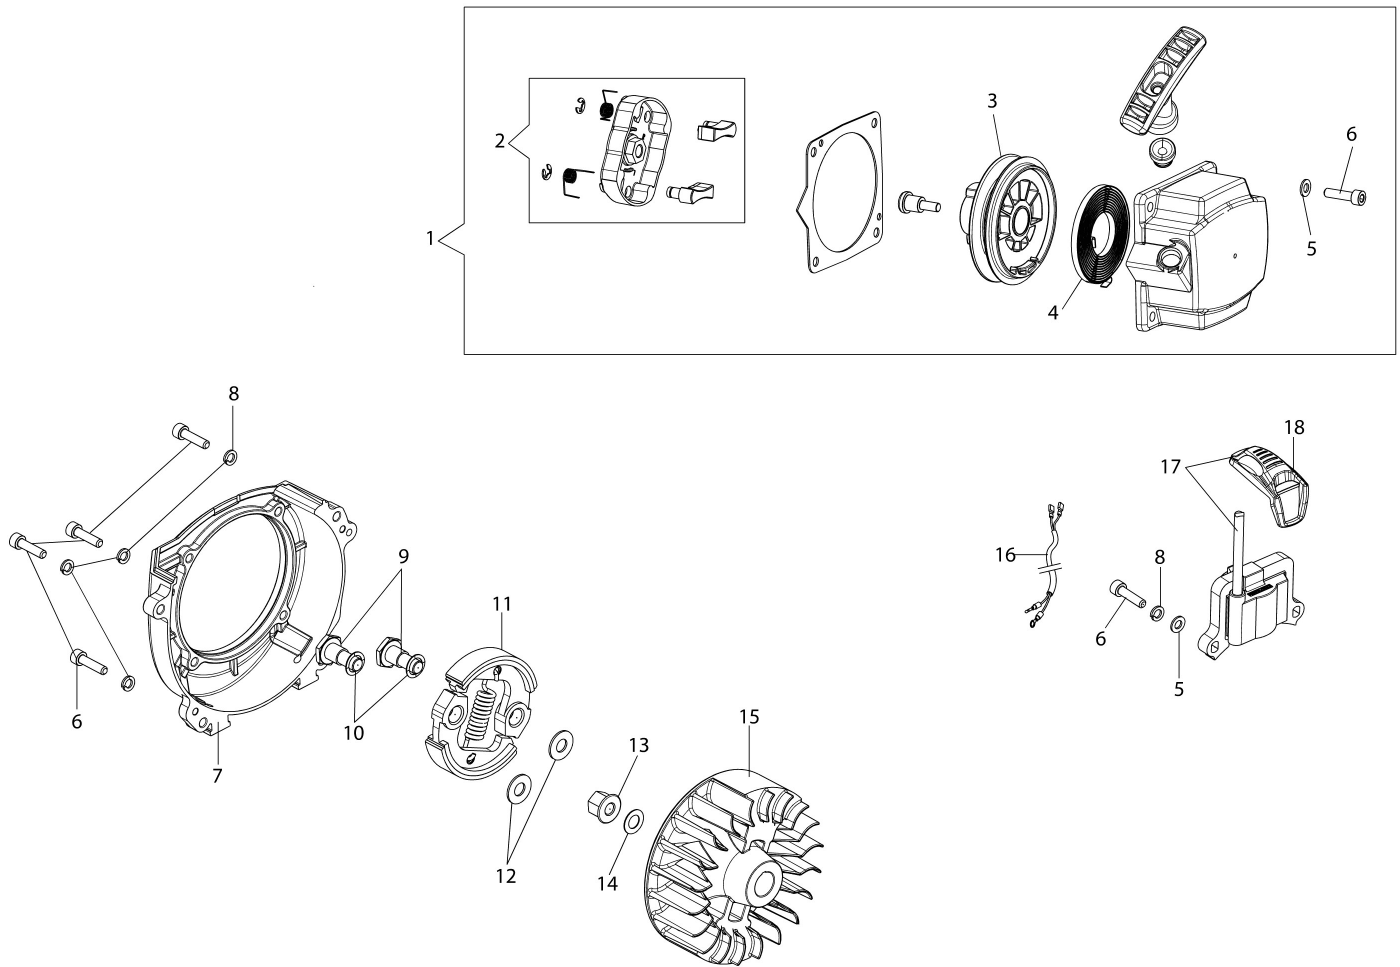

BCH 40 T Brushcutter

Documents

Engine

Starter assy and clutch

Tank and air filter

Transmission

Transmission D.28 mm

Head Tap&Go D.130

Illustration Starter Assy and clutch

Illustration Starter assy and clutch

| Ref.Nu | Qty | Part number | Description | Validity from | Validity till | Notes | Bulletin |
|--------|-----|-------------|----------------|---------------|---------------|-------|----------|
| 1 | 1 | 61450192R | Starter assy | | | | |
| 2 | 1 | 61450193AR | Clutch driver | | | | |
| 3 | 1 | 61450229AR | Starter pulley | | | | |
| 4 | 1 | 61450044AR | Starter spring | | | | |
| 5 | 6 | 3916005R | Washer | | | | |
| 6 | 10 | 3801013R | Screw | | | | |
| 7 | 1 | 61452083R | Flange | | | | |
| 8 | 6 | 3819006R | Washer | | | | |
| 9 | 2 | 61450070R | Pin | | | | |
| 10 | 2 | 61450072R | Washer | | | | |
| 11 | 1 | 61450277R | Clutch | | | | |
| 12 | 2 | 61450071R | Washer | | | | |
| 13 | 1 | 50010148R | Nut | | | | |
| 14 | 1 | 3833080R | Washer | | | | |
| 15 | 1 | 61450310R | Flywheel | | | | |
| 16 | 1 | BF000030R | Cable | | | | |
| 17 | 1 | 2501026BR | Ignition coil | | | | |
| 18 | 1 | 61450370R | Spark plug cap | | | | |