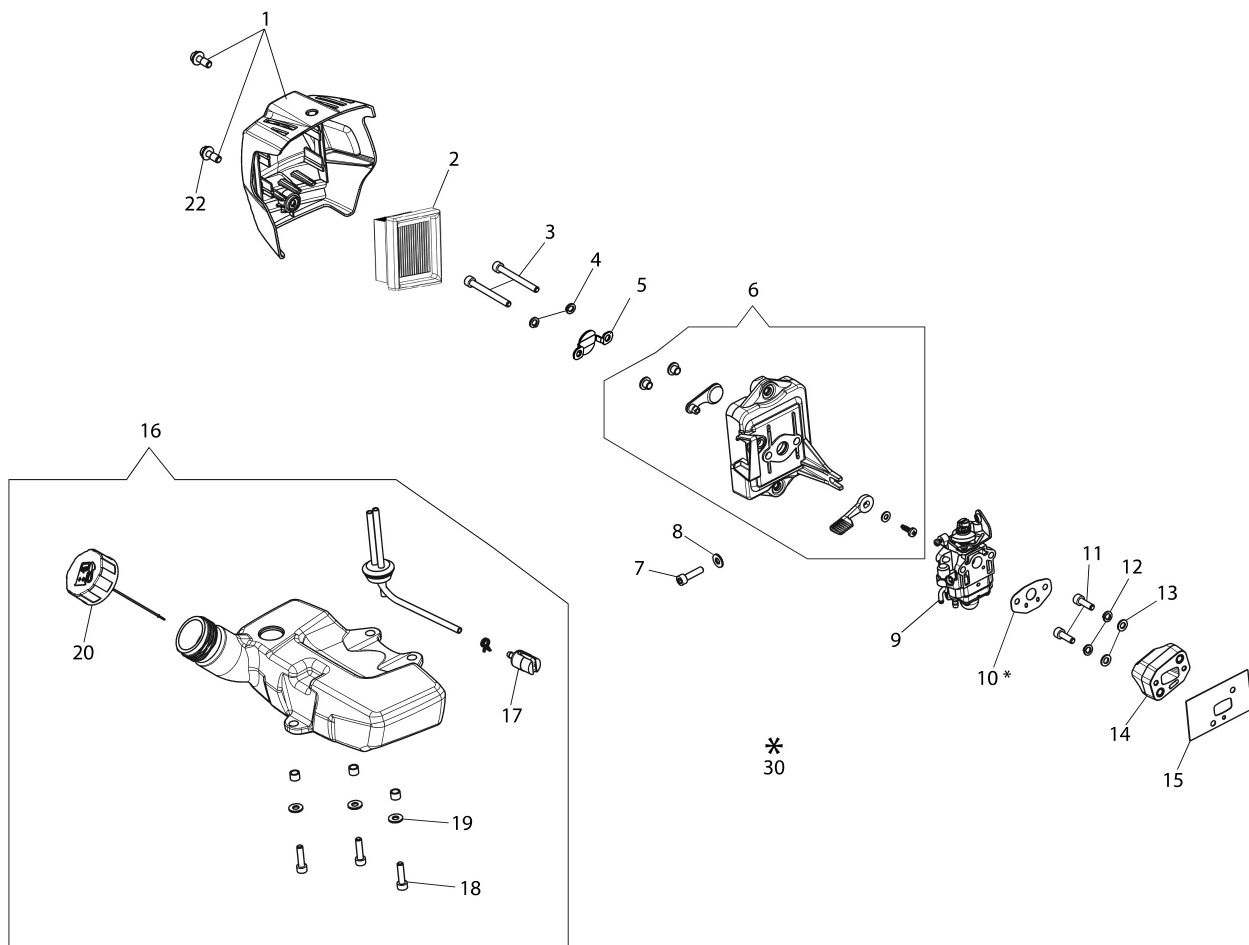

Illustration Tank and air filter

Illustration Tank and air filter

Ref.Nu	Qty	Part number	Description	Validity from	Validity till	Notes	Bulletin
1	1	61450045	Air filter cover				
2	1	61450425R	Air filter				
3	2	3801012R	Screw				
4	2	3819006R	Washer				
5	1	61450016R	Plate				
6	1	61450047	Air filter support				
7	1	3801010R	Screw				
8	1	3918010R	Washer				
9	1	2318557R	Carburetor				
10	1	61460054R	Gasket				
11	2	3801015R	Screw				
12	2	3819006R	Washer				
13	2	3916005R	Washer				
14	1	61460053BR	Insulator				
15	1	61460052R	Gasket				
16	1	61460211R	Tank assy				
17	1	094600450R	Fuel filter				
18	3	3801013R	Screw				
19	3	3918010R	Washer				
20	1	BF000024R	Tank cap				
22	2	61330040AR	Screw				
30	1	61460024	Gasket set				

Illustration Transmission

Illustration Transmission

Ref.Nu	Qty	Part number	Description	Validity from	Validity till	Notes	Bulletin
1	1	BF000039R	Complete handle		Agosto 2020 / August		BT3-148-09/20
2	1	BF000034R	Throttle cable		2020 Agosto 2020 / August		BT3-148-09/20
3	1	4160463AR	Single harness				
4	1	BF000033R	Starter case				
5	1	BF000035R	Clutch drum				
6	1	BF000012R	Band				
7	1	BF000013R	Support				
9	1	BF000014R	Tube Ø26				
10	1	BF000015R	Drive shaft				
11	1	BF000028R	Complete knob				
12	1	61450441R	Bevel gear				
13	1	BF000007R	Nut				
14	1	BF000008R	Bracket				
15	1	BF000029R	Guard kit				
16	1	BF000009R	Blade				
17	1	BF000038R	Flange				
18	1	BF000037R	Hub				
19	1	BF000036R	Safety ring				
20	1	BF000052R	Complete handle	Settembre 2020 /			BT3-148-09/20
21	1	BF000053R	Throttle cable	September 2020 / Settembre 2020 / September 2020			BT3-148-09/20

Ref.Nu	Qty	Part number	Description	Validity from	Validity till	Notes	Bulletin
1	1	61469100	Complete nylon head Ø 2,4				
2	1	63120041R	Insert				
3	1	63120040R	Nut				
4	2	61460049	Bushing				
5	1	63100018R	Kit spring				
6	1	61460023	Nylon spool				
7	1	61460022	Knob				
8	1	61460051	Lower cover				
9	1	63120042R	Insert (male)				
10	1	61460055	Guard kit				