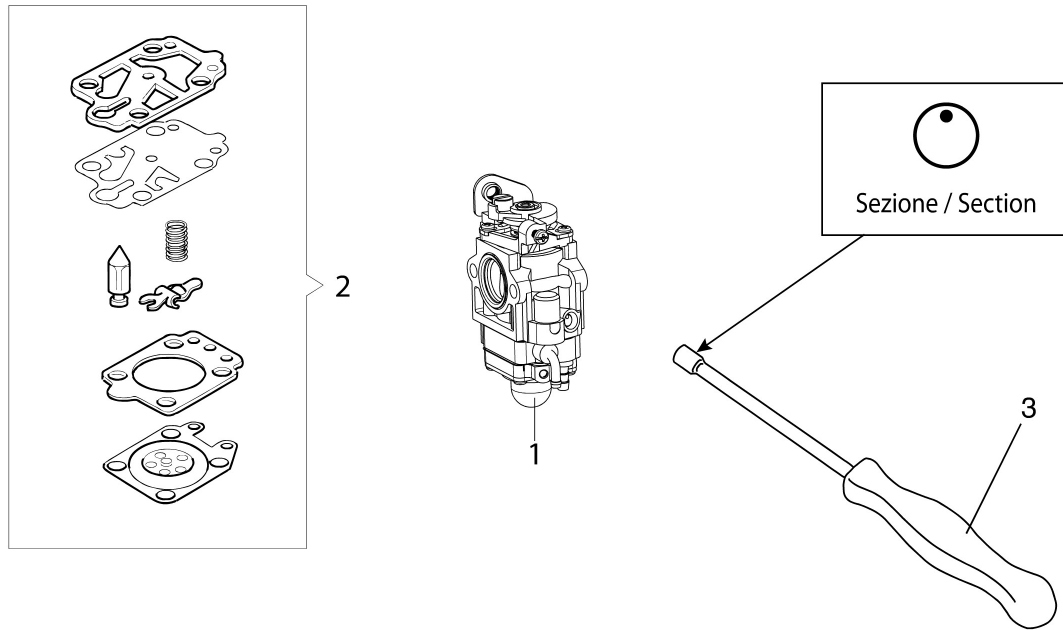

Illustration Transmission

Illustration Transmission

Ref.Nu	Qty	Part number	Description	Validity from	Validity till	Notes	Bulletin
1	1	BF000039R	Complete handle		Agosto 2020 / August		BT3-148-09/20
2	1	BF000034R	Throttle cable		2020 Agosto 2020 / August		BT3-148-09/20
3	1	4160463AR	Single harness				
4	1	BF000033R	Starter case				
5	1	BF000035R	Clutch drum				
6	1	BF000012R	Band				
7	1	BF000013R	Support				
9	1	BF000014R	Tube Ø26				
10	1	BF000015R	Drive shaft				
11	1	BF000028R	Complete knob				
12	1	61450441R	Bevel gear				
13	1	BF000007R	Nut				
14	1	BF000008R	Bracket				
15	1	BF000029R	Guard kit				
16	1	BF000009R	Blade				
17	1	BF000038R	Flange				
18	1	BF000037R	Hub				
19	1	BF000036R	Safety ring				
20	1	BF000052R	Complete handle	Settembre 2020 /			BT3-148-09/20
21	1	BF000053R	Throttle cable	September 2020 / Settembre 2020 / September 2020			BT3-148-09/20

Ref.Nu	Qty	Part number	Description	Validity from	Validity till	Notes	Bulletin
1	1	61469100	Complete nylon head Ø 2,4				
2	1	63120041R	Insert				
3	1	63120040R	Nut				
4	2	61460049	Bushing				
5	1	63100018R	Kit spring				
6	1	61460023	Nylon spool				
7	1	61460022	Knob				
8	1	61460051	Lower cover				
9	1	63120042R	Insert (male)				
10	1	61460055	Guard kit				