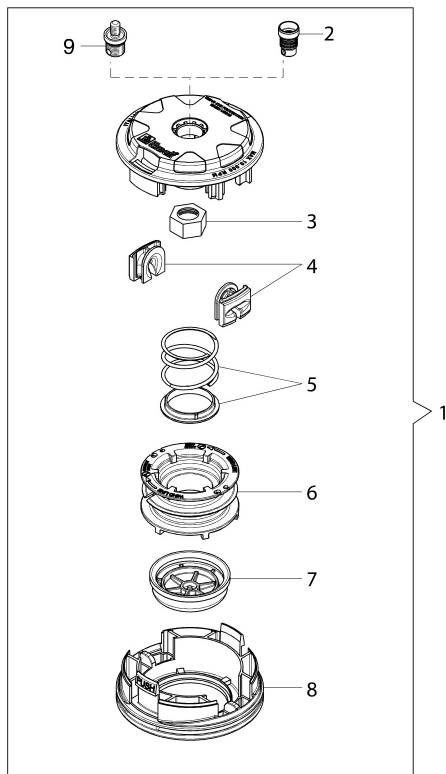

Illustration Transmission

Illustration Transmission

Ref.Nu	Qty	Part number	Description	Validity from	Validity till	Notes	Bulletin
1	1	BF000039R	Complete handle		Agosto 2020 / August		BT3-148-09/20
2	1	BF000034R	Throttle cable		2020 Agosto 2020 / August		BT3-148-09/20
3	1	4160463AR	Single harness				
4	1	BF000033R	Starter case				
5	1	BF000035R	Clutch drum				
6	1	BF000012R	Band				
7	1	BF000013R	Support				
9	1	BF000014R	Tube Ø26				
10	1	BF000015R	Drive shaft				
11	1	BF000028R	Complete knob				
12	1	61450441R	Bevel gear				
13	1	BF000007R	Nut				
14	1	BF000008R	Bracket				
15	1	BF000029R	Guard kit				
16	1	BF000009R	Blade				
17	1	BF000038R	Flange				
18	1	BF000037R	Hub				
19	1	BF000036R	Safety ring				
20	1	BF000052R	Complete handle	Settembre 2020 /			BT3-148-09/20
21	1	BF000053R	Throttle cable	September 2020 / Settembre 2020 / September 2020			BT3-148-09/20

Illustration Carburetor

Ref.Nu	Qty	Part number	Description	Validity from	Validity till	Notes	Bulletin
1	1	2318557R	Carburetor				
2	1	2318025R	Repair kit				
3	1	3055155R	Special screwdriver				

Illustration Head Tap&Go D.110

Ref.Nu	Qty	Part number	Description	Validity from	Validity till	Notes	Bulletin
1	1	61469100	Complete nylon head Ø 2,4				
2	1	63120041R	Insert				
3	1	63120040R	Nut				
4	2	61460049	Bushing				
5	1	63100018R	Kit spring				
6	1	61460023	Nylon spool				
7	1	61460022	Knob				
8	1	61460051	Lower cover				
9	1	63120042R	Insert (male)				
10	1	61460055	Guard kit				