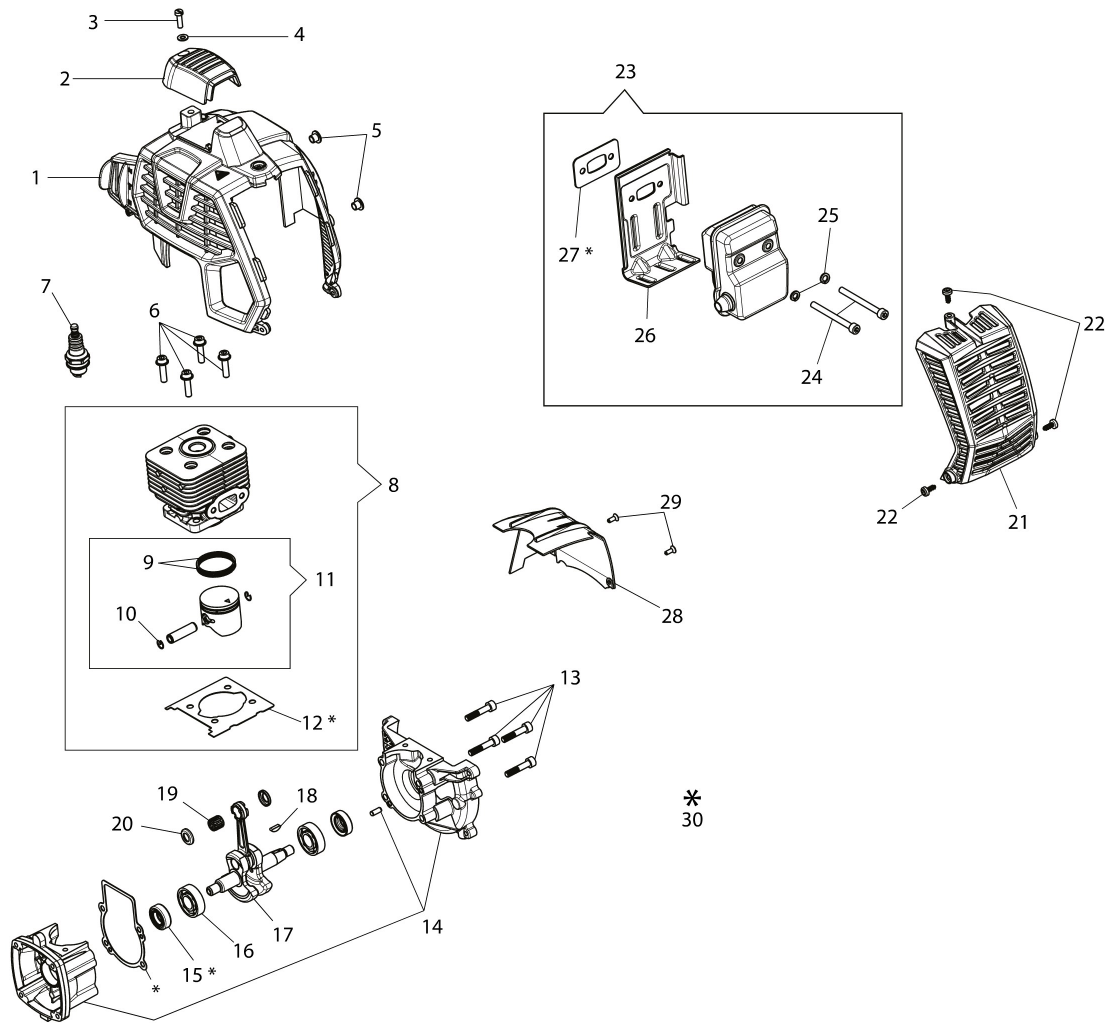

BCH 25 S Brushcutter

Documents

Engine

Starter assy and clutch

Tank and air filter

Transmission

Carburetor

Head Tap&Go D.110

Illustration Engine

Ref.Nu	Qty	Part number	Description	Validity from	Validity till	Notes	Bulletin
1	1	61462028R	Engine cover				
2	1	61460499AR	Cover				
3	1	3908042R	Screw				
4	1	3916004R	Washer				
5	2	61450060R	Bushing				
6	4	3860095R	Screw				
7	1	3055104R	Spark plug				
8	1	61460025	Complete cylinder				
9	1	61460014R	Piston ring				
10	1	61460013R	Ring				
11	1	61460187R	Piston assy				
12	1	61460127R	Gasket				
13	4	3801089R	Screw				
14	1	61462001BR	Crankcase assy				
15	2	3050057R	Oil seal				
16	2	3034009R	Bearing				
17	1	61460300AR	Crankshaft				
18	1	3028026R	Key				
19	1	3037031R	Bearing				
20	2	61460007R	Spacer				
21	1	61460367R	Muffler cover				
22	3	3960121R	Screw				
23	1	61460206R	Complete muffler				
24	2	3901063R	Screw				
25	2	3916005R	Washer				
26	1	61460242BR	Deflector				
27	1	61460470R	Gasket				
28	1	61460350R	Deflector				
29	2	3802015R	Screw				
30	1	61460024	Gasket set				

Illustration Carburetor

Ref.Nu	Qty	Part number	Description	Validity from	Validity till	Notes	Bulletin
1	1	2318557R	Carburetor				
2	1	2318025R	Repair kit				
3	1	3055155R	Special screwdriver				

Illustration Head Tap&Go D.110