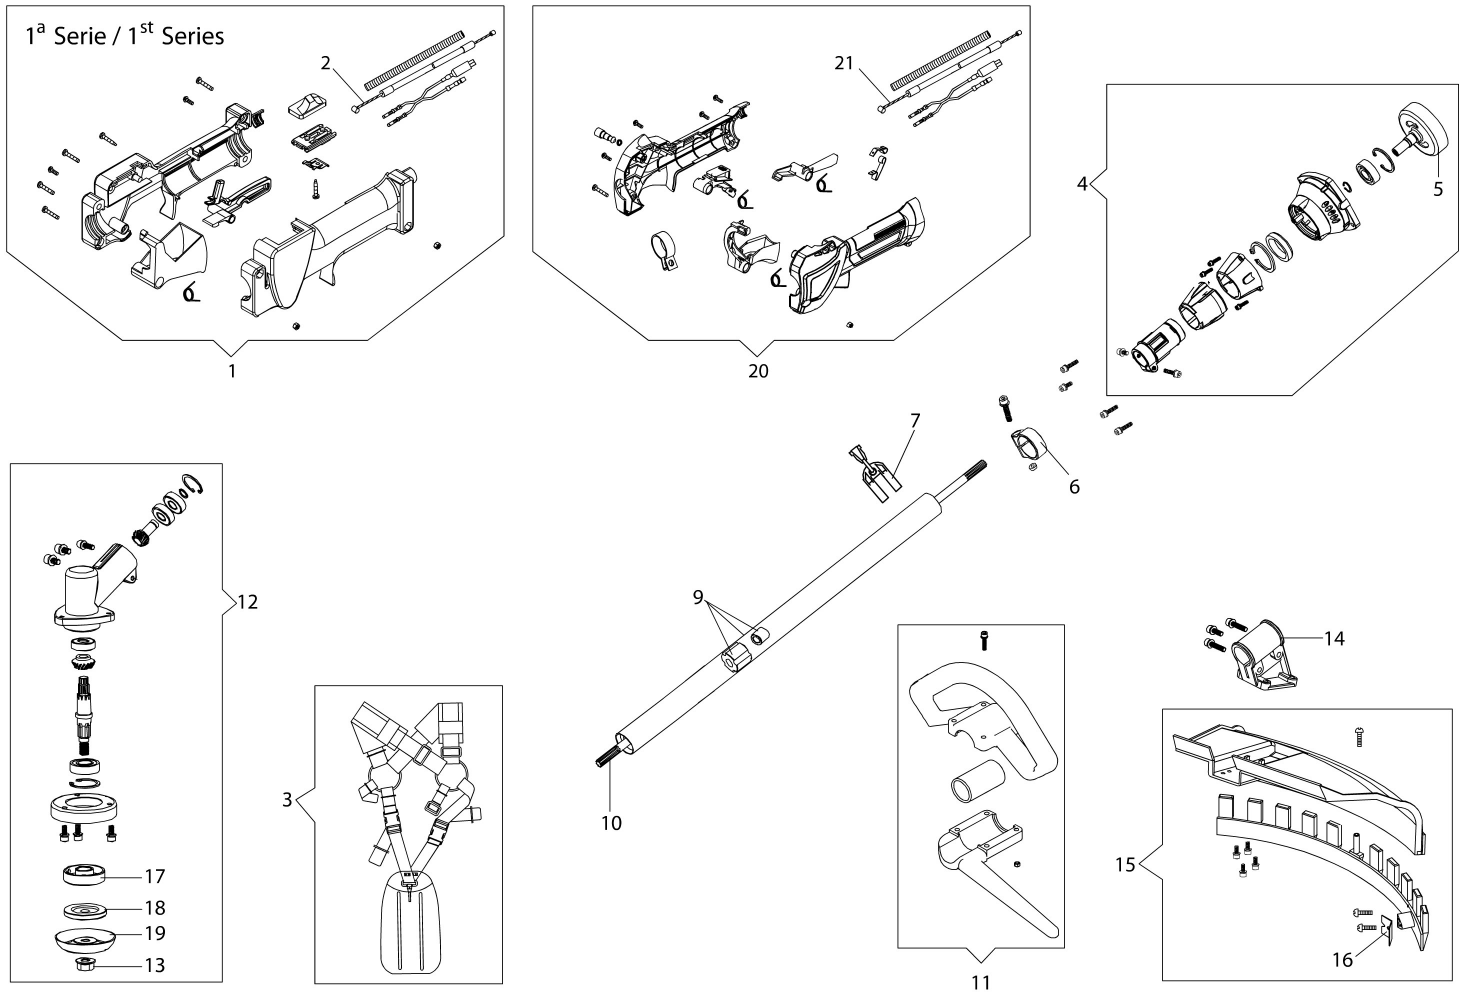

Illustration Tank and air filter

Illustration Tank and air filter

Ref.Nu	Qty	Part number	Description	Validity from	Validity till	Notes	Bulletin
1	1	61450045	Air filter cover				
2	1	61450425R	Air filter				
3	2	3801012R	Screw				
4	2	3819006R	Washer				
5	1	61450016R	Plate				
6	1	61450047	Air filter support				
7	1	3801010R	Screw				
8	1	3918010R	Washer				
9	1	2318557R	Carburetor				
10	1	61460054R	Gasket				
11	2	3801015R	Screw				
12	2	3819006R	Washer				
13	2	3916005R	Washer				
14	1	61460053BR	Insulator				
15	1	61460052R	Gasket				
16	1	61460211R	Tank assy				
17	1	094600450R	Fuel filter				
18	3	3801013R	Screw				
19	3	3918010R	Washer				
20	1	BF000024R	Tank cap				
22	2	61330040AR	Screw				
30	1	61460024	Gasket set				

Illustration Transmission

Illustration Transmission

Ref.Nu	Qty	Part number	Description	Validity from	Validity till	Notes	Bulletin
1	1	BF000039R	Complete handle		Agosto 2020 / August		BT3-148-09/20
2	1	BF000034R	Throttle cable		2020 Agosto 2020 / August		BT3-148-09/20
3	1	4160463AR	Single harness				
4	1	BF000033R	Starter case				
5	1	BF000035R	Clutch drum				
6	1	BF000012R	Band				
7	1	BF000013R	Support				
9	1	BF000014R	Tube Ø26				
10	1	BF000015R	Drive shaft				
11	1	BF000028R	Complete knob				
12	1	61450441R	Bevel gear				
13	1	BF000007R	Nut				
14	1	BF000008R	Bracket				
15	1	BF000029R	Guard kit				
16	1	BF000009R	Blade				
17	1	BF000038R	Flange				
18	1	BF000037R	Hub				
19	1	BF000036R	Safety ring				
20	1	BF000052R	Complete handle	Settembre 2020 /			BT3-148-09/20
21	1	BF000053R	Throttle cable	September 2020 / Settembre 2020 / September 2020			BT3-148-09/20

Ref.Nu	Qty	Part number	Description	Validity from	Validity till	Notes	Bulletin
1	1	61469100	Complete nylon head Ø 2,4				
2	1	63120041R	Insert				
3	1	63120040R	Nut				
4	2	61460049	Bushing				
5	1	63100018R	Kit spring				
6	1	61460023	Nylon spool				
7	1	61460022	Knob				
8	1	61460051	Lower cover				
9	1	63120042R	Insert (male)				
10	1	61460055	Guard kit				