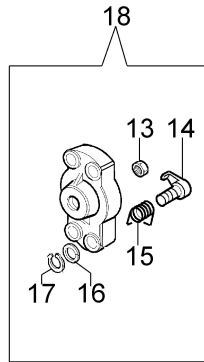

Illustration Starter Assy and clutch

Illustration Starter assy and clutch

Ref.Nu	Qty	Part number	Description	Validity from	Validity till	Notes	Bulletin
1	1	3912012R	Nut				
2	4	4175089A	Screw				
4	2	3818011AR	Washer				
5	1	4191018BR	Starter pulley				
6	1	3960111	Screw				
7	1	3918006	Washer				
8	1	004000132R	Spring				
9	1	4098073R	Starter rope				
10	1	4191020A	Starter handle				
11	1	006000829	Washer				
12	1	61042001DR	Starter assy				
13	1	3933038	Nut				
14	2	4191016R	Pawl				
15	2	4191017A	Spring				
16	2	3064010R	Washer				
17	2	3024007R	Ring				
18	1	4191143R	Clutch driver				
19	1	3916010R	Washer				
20	1	61110292R	Flywheel				
21	2	4191027FR	Pin				
22	2	3819006R	Washer				
23	2	3916005R	Washer				
28	1	61250282AR	Cable	SN 1791407249			BT3-115-01/12
28	1	61110105	Cable		SN 1791407248		BT3-115-01/12
29	1	4098064R	Spark plug cap				
30	1	61110153AR	Ignition coil				
31	2	3801013R	Screw				
32	4	3801082	Screw				
33	1	4191030R	Clutch drum				
34	1	3023008R	Plug				
35	1	3901008R	Screw				
36	1	3035042R	Bearing				
37	1	3025022R	Ring				
38	1	61042060FR	Starter case				BT3-072-02/07,
39	1	3801027R	Screw				
40	1	3914006R	Nut				
41	1	094100014	Spark plug cap				
42	1	094600169AR	Spring				
43	1	61120077R	Flywheel				
44	1	4196142R	Ignition coil				
45	1	4191028R	Spring				
46	1	4191153BR	Clutch