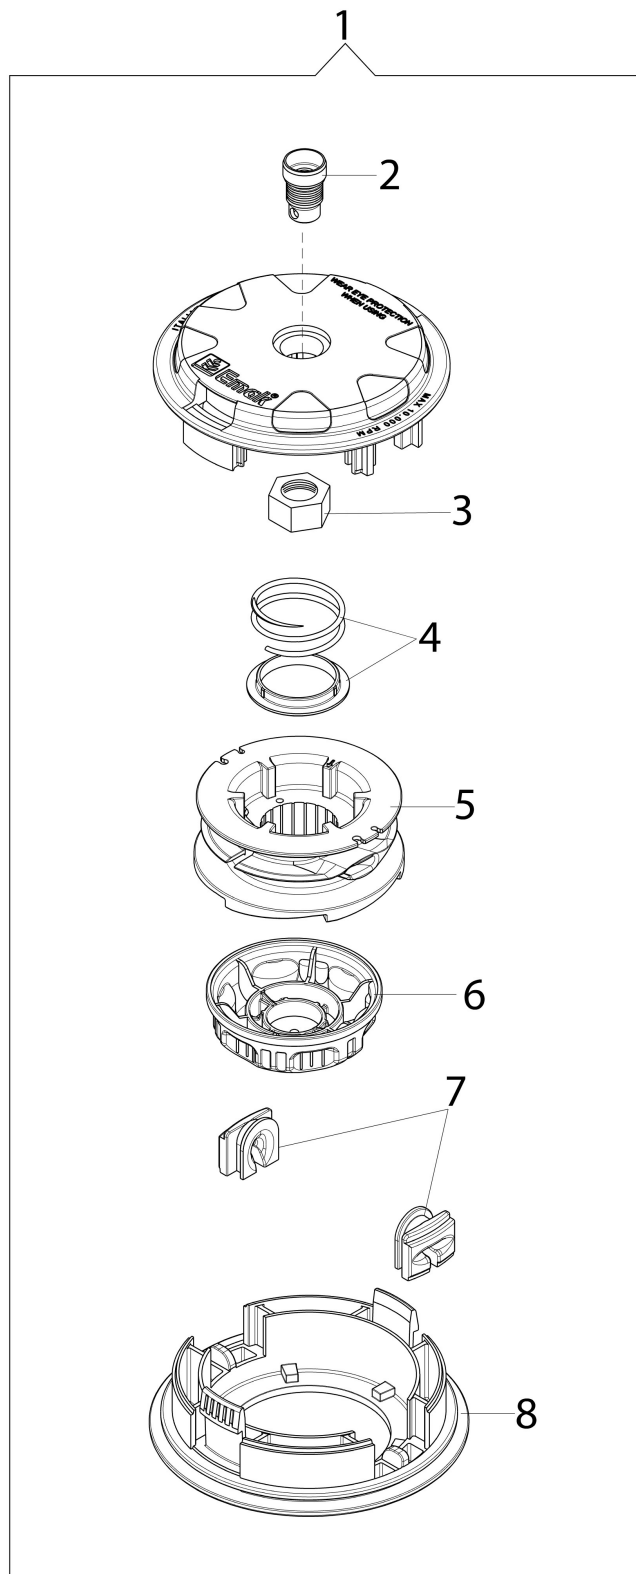

Illustration Illustrated parts list (Head "Load and Go" Ø130)

Ref.Nu	Qty	Part number	Description	Validity from	Validity till	Notes	Bulletin
1	1	63129015	Head Load&Go			ExtraLife	
1	1	63129008	Head Load&Go			Easy&LongLife	
2	1	63120041R	Insert				
3	1	63120040R	Nut				
4	1	63120031R	Kit spring				
5	1	63120020AR	Ignition coil				
6	1	63120030AR	Knob			ExtraLife	
6	1	63120007AR	Knob			Easy&LongLife	
7	2	63120001R	Bushing				
8	1	63120005R	Cover