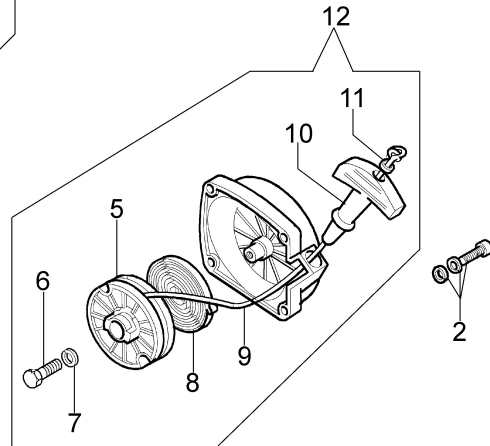

Illustration Starter Assy and clutch

Illustration Starter assy and clutch

Ref.Nu	Qty	Part number	Description	Validity from	Validity till	Notes	Bulletin
1	1	3912012R	Nut				
2	4	4175089A	Screw				
4	2	3818011AR	Washer				
5	1	4191018BR	Starter pulley				
6	1	3960111	Screw				
7	1	3918006	Washer				
8	1	004000132R	Spring				
9	1	4098073R	Starter rope				
10	1	4191020A	Starter handle				
11	1	006000829	Washer				
12	1	61042001DR	Starter assy				
13	1	3933038	Nut				
14	2	4191016R	Pawl				
15	2	4191017A	Spring				
16	2	3064010R	Washer				
17	2	3024007R	Ring				
18	1	4191143R	Clutch driver				
19	1	3916010R	Washer				
20	1	61110292R	Flywheel				
21	2	4191027FR	Pin				
22	2	3819006R	Washer				
23	2	3916005R	Washer				
28	1	61250282AR	Cable	SN 1791407249			BT3-115-01/12
28	1	61110105	Cable		SN 1791407248		BT3-115-01/12
29	1	4098064R	Spark plug cap				
30	1	61110153AR	Ignition coil				
31	2	3801013R	Screw				
32	4	3801082	Screw				
33	1	4191030R	Clutch drum				
34	1	3023008R	Plug				
35	1	3901008R	Screw				
36	1	3035042R	Bearing				
37	1	3025022R	Ring				
38	1	61042060FR	Starter case				BT3-072-02/07,
39	1	3801027R	Screw				
40	1	3914006R	Nut				
41	1	094100014	Spark plug cap				
42	1	094600169AR	Spring				
43	1	61120077R	Flywheel				
44	1	4196142R	Ignition coil				
45	1	4191028R	Spring				
46	1	4191153BR	Clutch