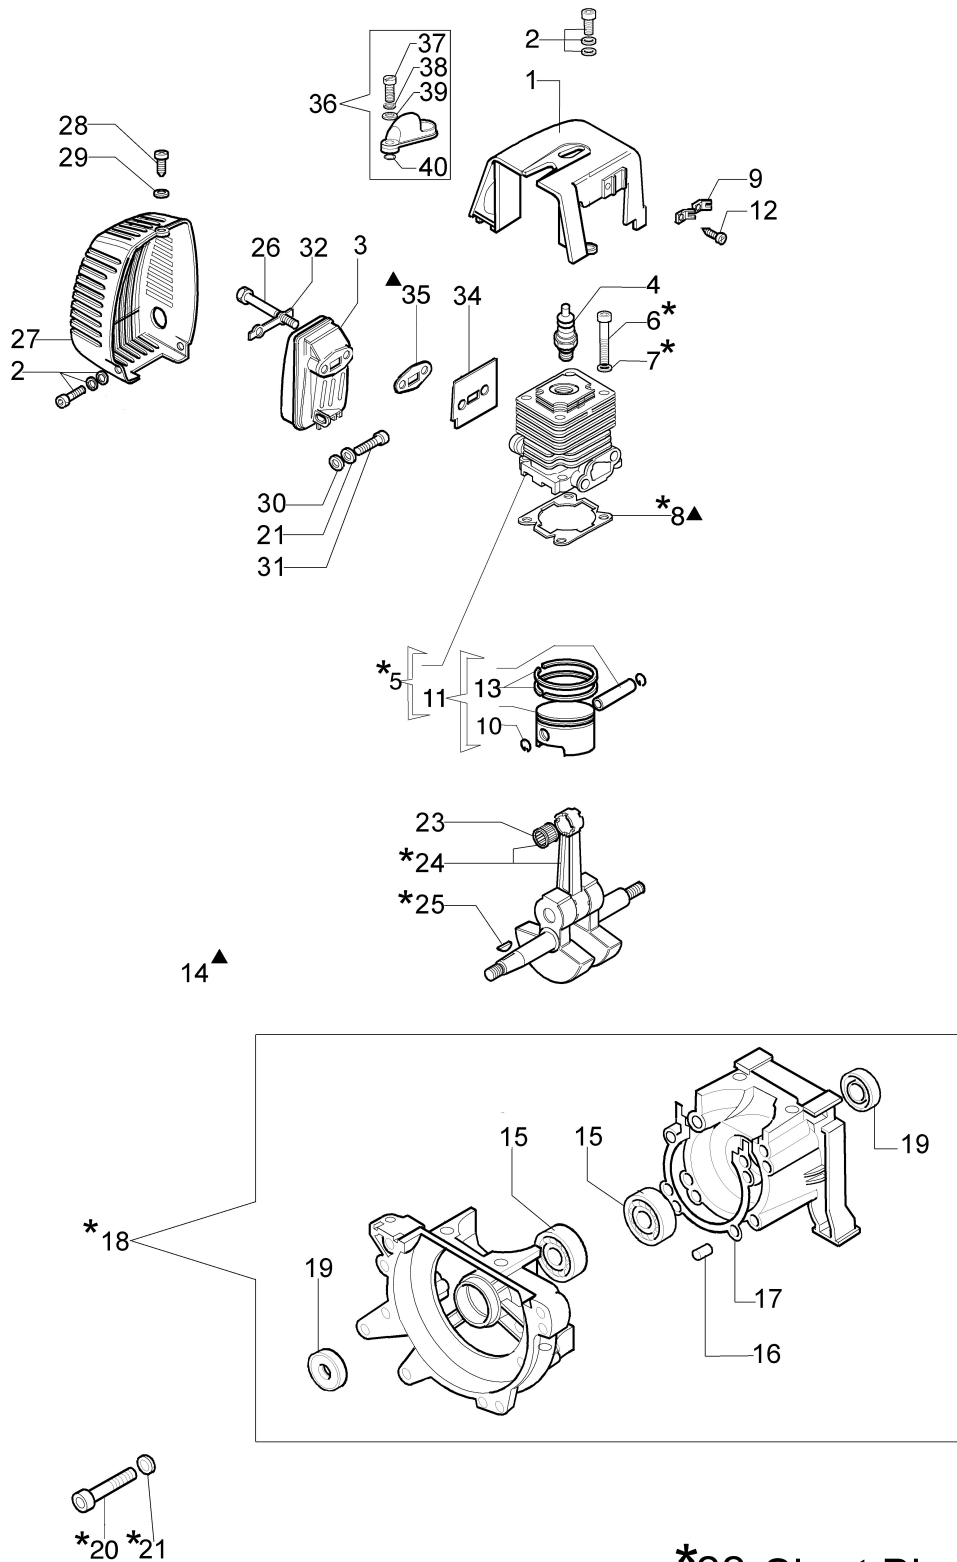

*22 Short Block

Illustration Engine

Ref.Nu	Qty	Part number	Description	Validity from	Validity till	Notes	Bulletin
1	1	61110032BR	Cylinder cover				
2	3	4175089A	Screw				
3	1	61110012FR	Muffler	SN 1793371737			BT3-126-10/13
4	1	3055115	Spark plug bpmr7a				
5	1	61112176	Complete cylinder Ø45	SN 1791104852			BT3-087-07/09, BT3-112-11/11
6	4	3801034	Screw				
7	4	3819010R	Washer				
8	1	61110005R	Gasket				
9	2	4191069BR	Plate		SN 1791407248		BT3-115-01/12
10	2	007201198R	Ring	SN 1791104852			BT3-112-11/11
10	2	4191005	Ring		SN 1791104851		BT3-087-07/09, BT3-112-11/11, BT3-087-07/09,
11	1	61112036C	Piston assy Ø45	SN 1791104852			BT3-112-11/11, BT3-087-07/09,
12	2	3960030R	Screw		SN 1791407248		BT3-115-01/12
13	2	50080013R	Piston ring Ø45				BT3-087-07/09,
14	1	61110068B	Gasket set				
15	2	3034012R	Bearing				
16	2	3023008R	Plug				
17	1	4191012R	Gasket				
18	1	61110145A	Crankcase assy				
19	2	3050015AR	Seal ring				
20	4	3801035	Screw				
21	4	3819006R	Washer				
22	1	61112043AR	Short block				
23	1	3037014R	Bearing				
24	1	4191214	Crankshaft				
25	1	3028013R	Key				
26	2	3806054AR	Screw				
27	1	61110230BR	Muffler cover				
28	1	3960017AR	Screw				
29	1	3916004R	Washer				
30	1	3916005R	Washer				
31	2	3801011R	Screw				
32	1	61110017R	Plate				
34	1	61110046	Gasket				
35	1	61110054R	Gasket				
36	1	61112162BR	Guard				
37	1	3908032R	Screw				
38	1	3819010R	Washer				
39	1	3916006R	Washer				
40	1	008200282R	O-ring