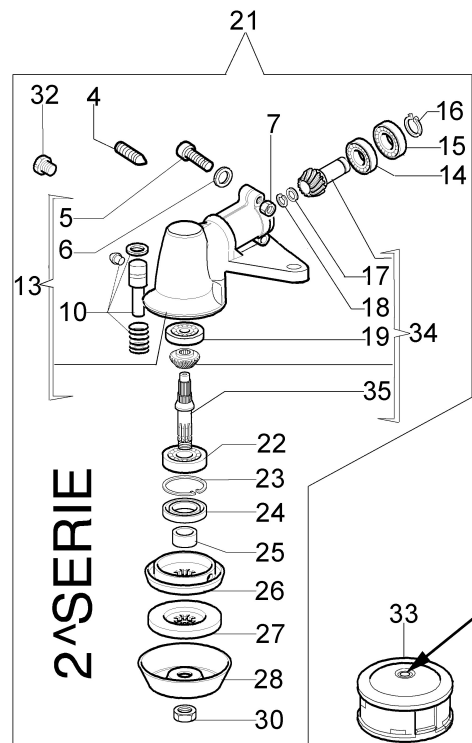

## Illustration Carburetor WYK-104, WYK-143A

Ref.Nu	Qty	Part number	Description	Validity from	Validity till	Notes	Bulletin
1	1	61110098A	Carburetor kit WYK-143A				
2	1	2318703	Washer				
3	1	2318580	Screw				
4	1	2318813	Support				
5	1	2318568	Spring				
6	1	2318674	Repair kit				
7	1	2318571	Cover				
8	1	2318572	Primer pump				
9	4	2318585	Screw				
10	1	003300204	Fuel filter				
11	1	2318701	O-ring				
12	1	2318577	Adjuster nut				
13	1	2318570	Primer body				
14	1	2318189	Ring				
15	1	2318843	Valve				
16	1	2318842	Pump body				
17	1	2318592	Valve				
18	1	2318623	Jet				
19	1	2318569	Screw				
20	1	003300201	Spindle				
21	1	2318968BR	Carburetor WYK-143B				
22	1	2318969	Primer body				
23	1	2318674	Repair kit				
24	1	2318674	Repair kit				

## Illustration Accessories

Ref.Nu	Qty	Part number	Description	Validity from	Validity till	Notes	Bulletin
1	2	3960040R	Screw				
2	1	4174275R	Blade				
3	1	61380126	Skirt w/blade				
4	4	3802004DR	Screw				
5	1	4174278R	Plate				
6	1	61380125	Guard kit				
7	1	4199008B	Insert (male)				
8	1	63030007	Spring				
9	1	63032003BR	Nylon spool Ø3,5				
10	2	4199005AR	Bushing				
11	1	63032003BR	Nylon spool Ø3,5				
12	1	63039001B	Tap'n go head with 2 nylon lines Ø3,5				
13	1	4174113A	Plate				
14	1	4174117A	Grip-end				
15	1	4174157	Tape (red)				
16	1	4174111A	Key				
17	1	4098812A	Spring				
18	1	4174163	Harness				
19	1	4095665BR	3-tooth blade				
20	1	63070003AR	Harness				
21	1	63070025	Buckle set				
22	1	4191240	Tool kit				
23	1	61110051	Labels kit				
24	1	61112061A	Complete nylon head Ø 3,5				
25	1	61110076	Insert (female)				
26	1	4174280R	Disc guard				
27	1	4174279R	Disc guard				
28	4	3802004DR	Screw				
29	1	63070036	Hooking spring				
30	1	63030002R	Cover				
31	1	63030004R	Knob				
32	1	63030002R	Cover				
33	1	63030007	Spring				
34	1	63070039R	Hook				