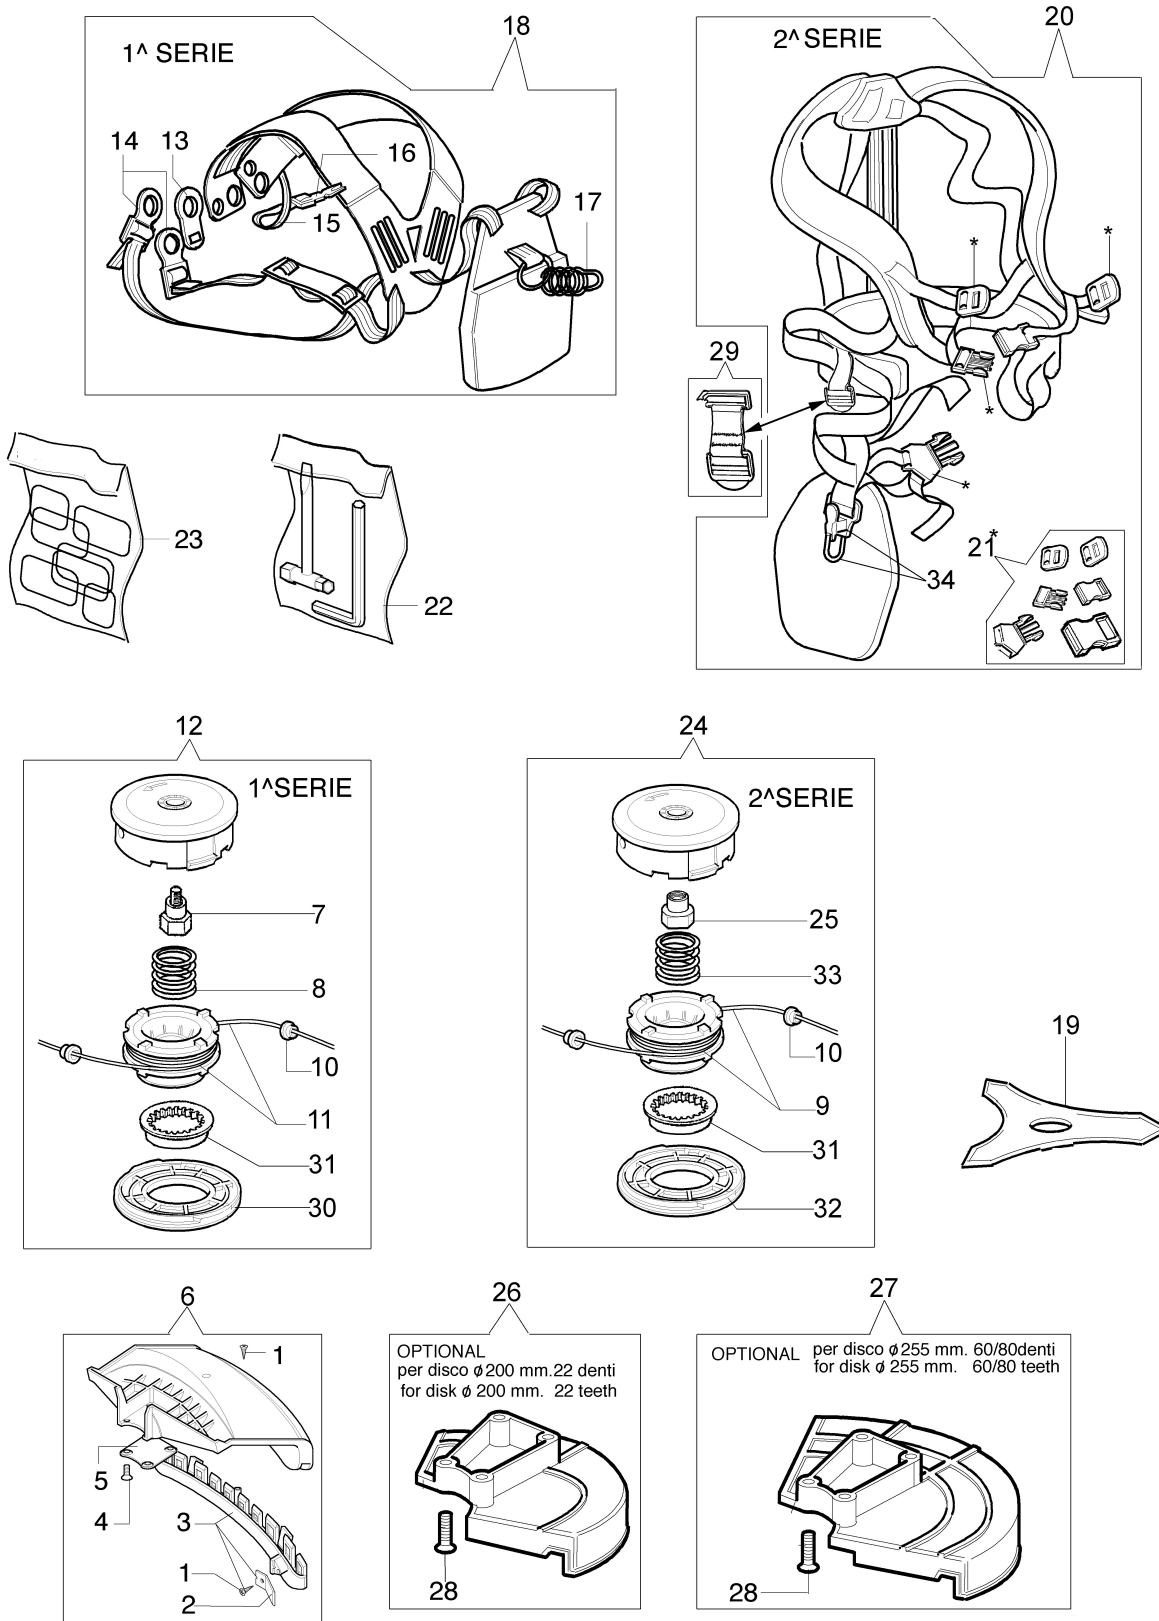

## Illustration Transmission

---

Ref.Nu	Qty	Part number	Description	Validity from	Validity till	Notes	Bulletin
43	3	3960067AR	Screw	SN 1791407249			BT3-115-01/12
44	1	61072048	Handle kit	SN 1791407249			BT3-115-01/12
45	1	61110207R	Throttle cable	SN 1791407249			BT3-115-01/12

## Illustration Accessories

Ref.Nu	Qty	Part number	Description	Validity from	Validity till	Notes	Bulletin
1	2	3960040R	Screw				
2	1	4174275R	Blade				
3	1	61380126	Skirt w/blade				
4	4	3802004DR	Screw				
5	1	4174278R	Plate				
6	1	61380125	Guard kit				
7	1	4199008B	Insert (male)				
8	1	63030007	Spring				
9	1	63032003BR	Nylon spool Ø3,5				
10	2	4199005AR	Bushing				
11	1	63032003BR	Nylon spool Ø3,5				
12	1	63039001B	Tap'n go head with 2 nylon lines Ø3,5				
13	1	4174113A	Plate				
14	1	4174117A	Grip-end				
15	1	4174157	Tape (red)				
16	1	4174111A	Key				
17	1	4098812A	Spring				
18	1	4174163	Harness				
19	1	4095665BR	3-tooth blade				
20	1	63070003AR	Harness				
21	1	63070025	Buckle set				
22	1	4191240	Tool kit				
23	1	61110051	Labels kit				
24	1	61112061A	Complete nylon head Ø 3,5				
25	1	61110076	Insert (female)				
26	1	4174280R	Disc guard				
27	1	4174279R	Disc guard				
28	4	3802004DR	Screw				
29	1	63070036	Hooking spring				
30	1	63030002R	Cover				
31	1	63030004R	Knob				
32	1	63030002R	Cover				
33	1	63030007	Spring				
34	1	63070039R	Hook				