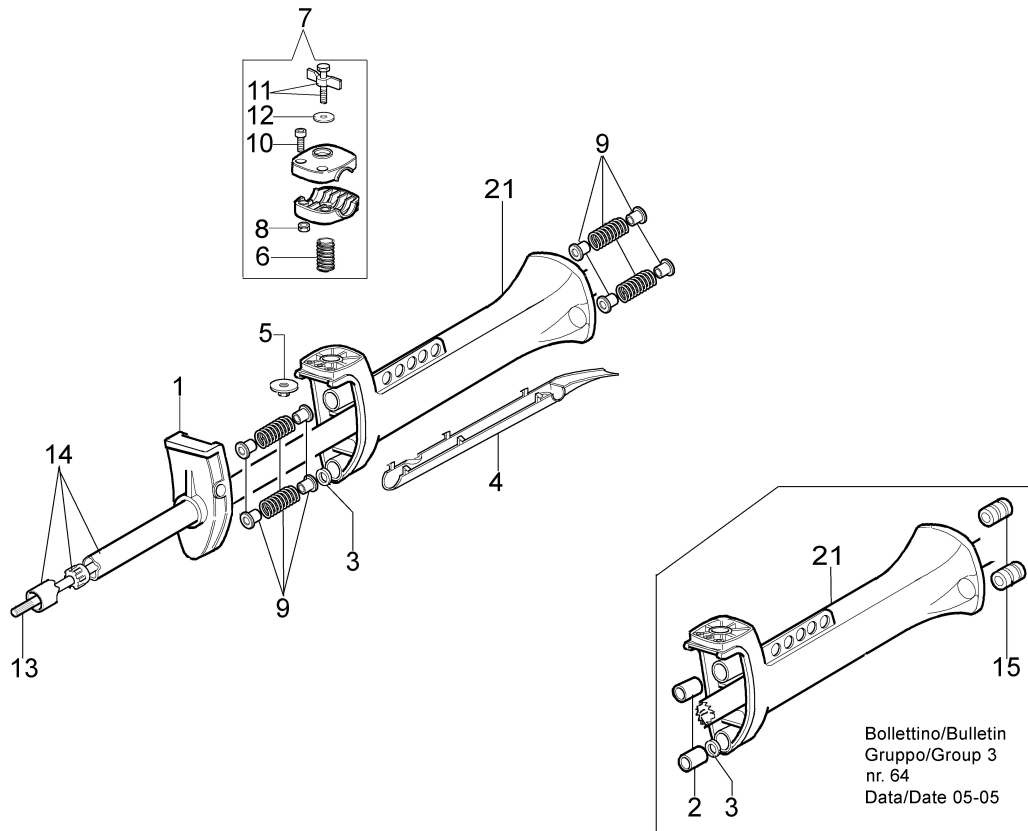

I° serie / I° series

Bollettino/Bulletin
Gruppo/Group 3
nr. 64
Data/Date 05-05