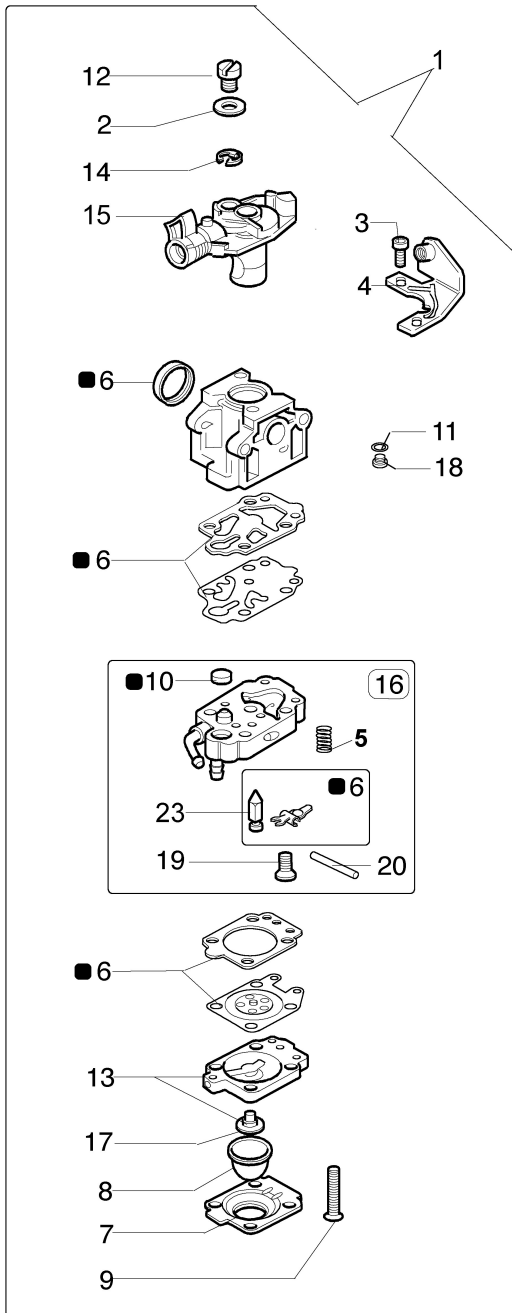

per i modelli con filtro aria in spugna
for mod. with sponge air filter