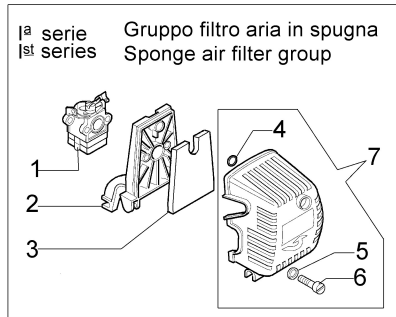

Illustration Tank and air filter