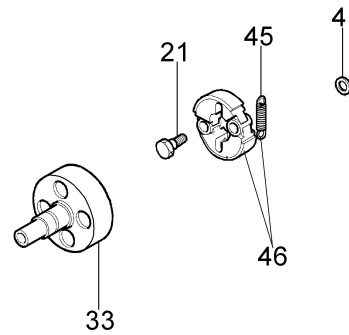

Illustration Starter Assy and clutch

Illustration Starter assy and clutch

Ref.Nu	Qty	Part number	Description	Validity from	Validity till	Notes	Bulletin
1	1	3912012R	Nut				
2	4	4175089A	Screw				
4	2	3818011AR	Washer				
5	1	4191018BR	Starter pulley				
6	1	3960111	Screw				
7	1	3918006	Washer				
8	1	004000132R	Spring				
9	1	4098073R	Starter rope				
10	1	4191020A	Starter handle				
11	1	006000829	Washer				
12	1	61042001DR	Starter assy				
13	1	3933038	Nut				
14	2	4191016R	Pawl				
15	2	4191017A	Spring				
16	2	3064010R	Washer				
17	2	3024007R	Ring				
18	1	4191143R	Clutch driver				
19	1	3916010R	Washer				
20	1	61110292R	Flywheel				
21	2	4191027FR	Pin				
22	2	3819006R	Washer				
23	2	3916005R	Washer				
28	1	61250282AR	Cable	SN 1791407249			BT3-115-01/12
28	1	61110105	Cable		SN 1791407248		BT3-115-01/12
29	1	4098064R	Spark plug cap				
30	1	61110153AR	Ignition coil				
31	2	3801013R	Screw				
32	4	3801082	Screw				
33	1	4191030R	Clutch drum				
34	1	3023008R	Plug				
35	1	3901008R	Screw				
36	1	3035042R	Bearing				
37	1	3025022R	Ring				
38	1	61042060FR	Starter case				BT3-072-02/07,
39	1	3801027R	Screw				
40	1	3914006R	Nut				
41	1	094100014	Spark plug cap				
42	1	094600169AR	Spring				
43	1	61120077R	Flywheel				
44	1	4196142R	Ignition coil				
45	1	4191028R	Spring				
46	1	4191153BR	Clutch