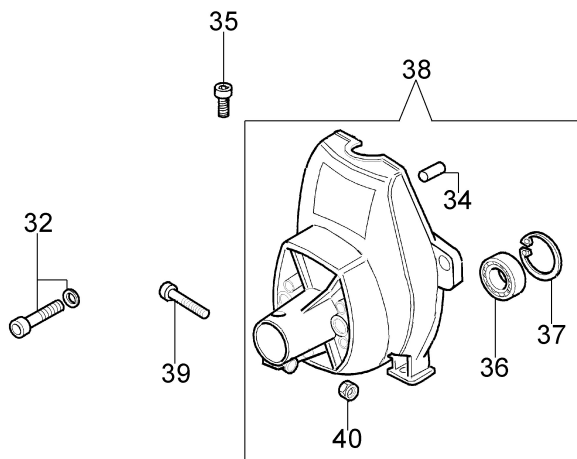

Illustration Starter Assy and clutch

Illustration Starter assy and clutch

Ref.Nu	Qty	Part number	Description	Validity from	Validity till	Notes	Bulletin
1	1	3912012R	Nut				
2	4	4175089A	Screw				
4	2	3818011AR	Washer				
5	1	4191018BR	Starter pulley				
6	1	3960111	Screw				
7	1	3918006	Washer				
8	1	004000132R	Spring				
9	1	4098073R	Starter rope				
10	1	4191020A	Starter handle				
11	1	006000829	Washer				
12	1	61042001DR	Starter assy				
13	1	3933038	Nut				
14	2	4191016R	Pawl				
15	2	4191017A	Spring				
16	2	3064010R	Washer				
17	2	3024007R	Ring				
18	1	4191143R	Clutch driver				
19	1	3916010R	Washer				
20	1	61110292R	Flywheel				
21	2	4191027FR	Pin				
22	2	3819006R	Washer				
23	2	3916005R	Washer				
28	1	61250282AR	Cable	SN 1791407249			BT3-115-01/12
28	1	61110105	Cable		SN 1791407248		BT3-115-01/12
29	1	4098064R	Spark plug cap				
30	1	61110153AR	Ignition coil				
31	2	3801013R	Screw				
32	4	3801082	Screw				
33	1	4191030R	Clutch drum				
34	1	3023008R	Plug				
35	1	3901008R	Screw				
36	1	3035042R	Bearing				
37	1	3025022R	Ring				
38	1	61042060FR	Starter case				BT3-072-02/07,
39	1	3801027R	Screw				
40	1	3914006R	Nut				
41	1	094100014	Spark plug cap				
42	1	094600169AR	Spring				
43	1	61120077R	Flywheel				
44	1	4196142R	Ignition coil				
45	1	4191028R	Spring				
46	1	4191153BR	Clutch