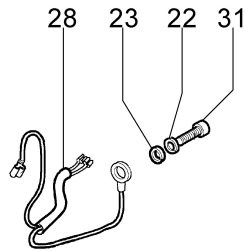

Illustration Starter Assy and clutch

Illustration Starter assy and clutch

Ref.Nu	Qty	Part number	Description	Validity from	Validity till	Notes	Bulletin
1	1	3912012R	Nut				
2	4	4175089A	Screw				
4	2	3818011AR	Washer				
5	1	4191018BR	Starter pulley				
6	1	3960111	Screw				
7	1	3918006	Washer				
8	1	004000132R	Spring				
9	1	4098073R	Starter rope				
10	1	4191020A	Starter handle				
11	1	006000829	Washer				
12	1	61042001DR	Starter assy				
13	1	3933038	Nut				
14	2	4191016R	Pawl				
15	2	4191017A	Spring				
16	2	3064010R	Washer				
17	2	3024007R	Ring				
18	1	4191143R	Clutch driver				
19	1	3916010R	Washer				
20	1	61110292R	Flywheel				
21	2	4191027FR	Pin				
22	2	3819006R	Washer				
23	2	3916005R	Washer				
28	1	61250282AR	Cable	SN 1791407249			BT3-115-01/12
28	1	61110105	Cable		SN 1791407248		BT3-115-01/12
29	1	4098064R	Spark plug cap				
30	1	61110153AR	Ignition coil				
31	2	3801013R	Screw				
32	4	3801082	Screw				
33	1	4191030R	Clutch drum				
34	1	3023008R	Plug				
35	1	3901008R	Screw				
36	1	3035042R	Bearing				
37	1	3025022R	Ring				
38	1	61042060FR	Starter case				BT3-072-02/07,
39	1	3801027R	Screw				
40	1	3914006R	Nut				
41	1	094100014	Spark plug cap				
42	1	094600169AR	Spring				
43	1	61120077R	Flywheel				
44	1	4196142R	Ignition coil				
45	1	4191028R	Spring				
46	1	4191153BR	Clutch