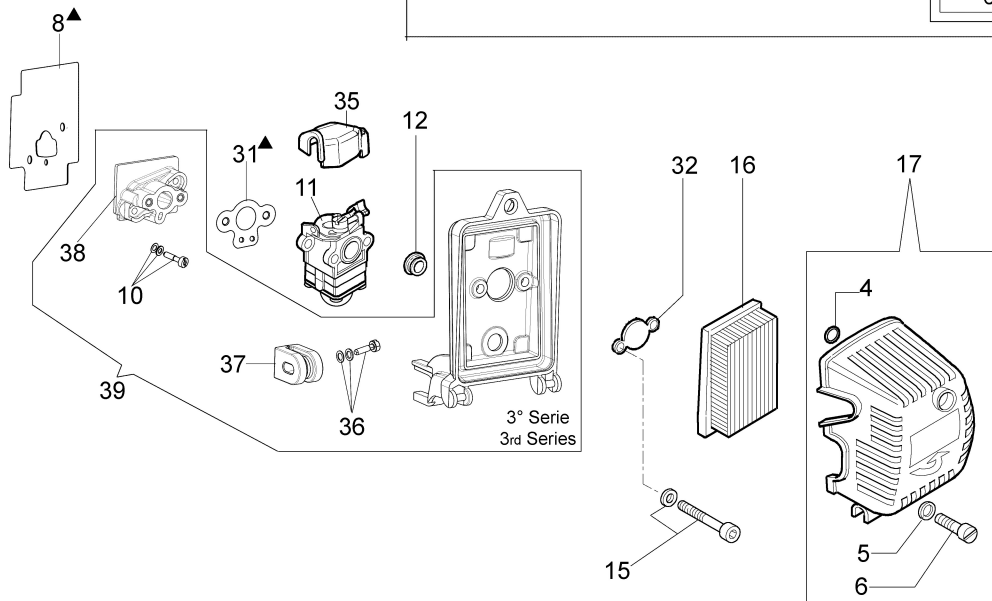

Illustration Tank and air filter

40▲