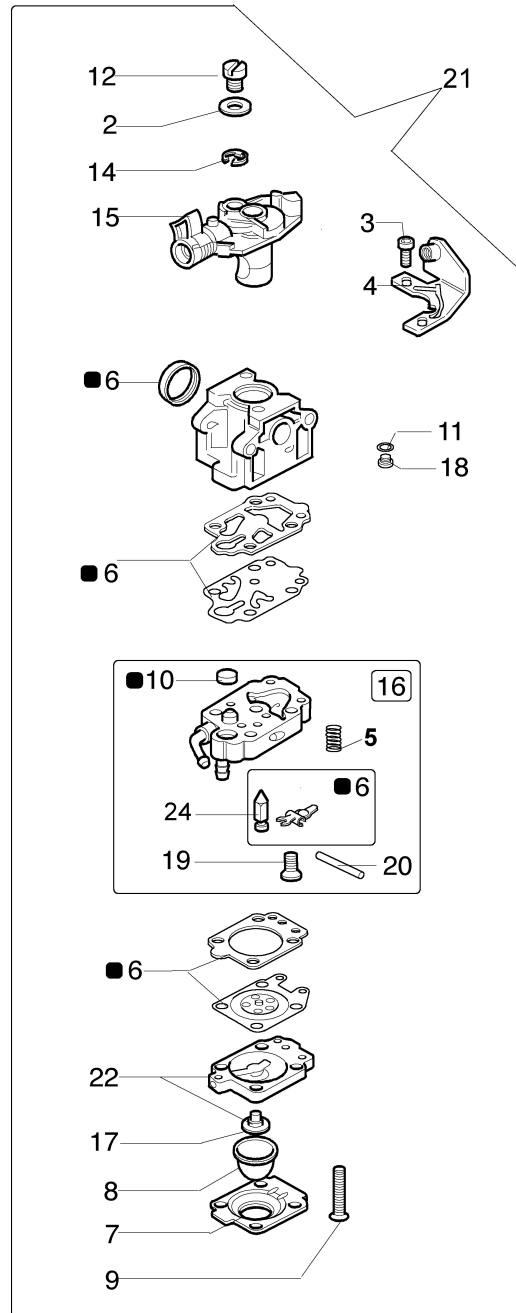

● 6 KIT RIPARAZIONE
REPAIR SET

per i modelli con filtro aria in carta
for mod. with paper air filter