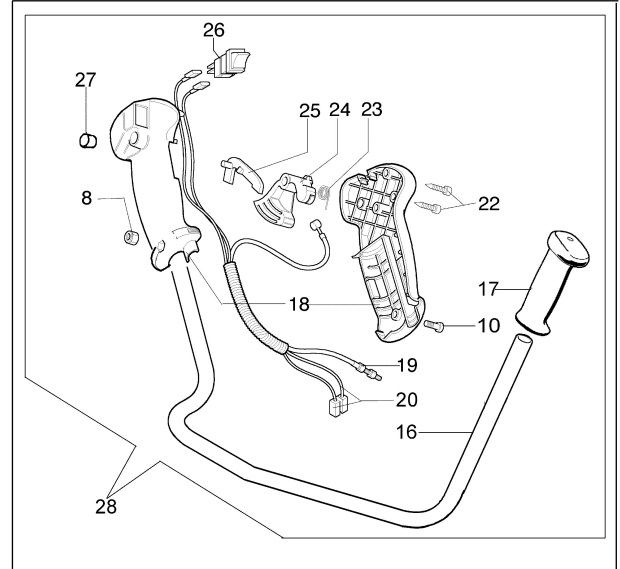

I° serie / I° series

Bollettino/Bulletin
Gruppo/Group 3
nr. 64
Data/Date 05-05