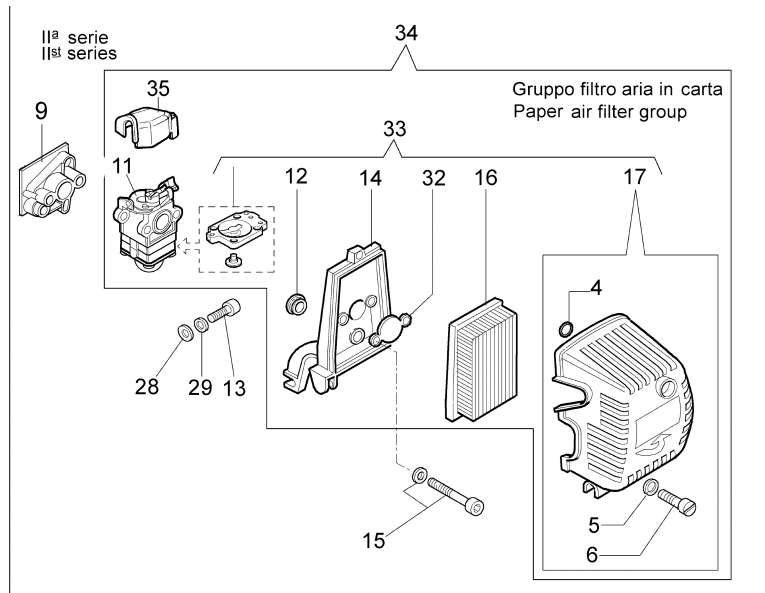

Illustration Tank and air filter