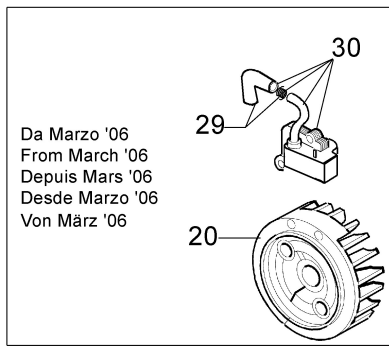

Illustration Starter Assy and clutch

Illustration Starter assy and clutch

Ref.Nu	Qty	Part number	Description	Validity from	Validity till	Notes	Bulletin
1	1	3912012R	Nut				
2	4	4175089A	Screw				
4	2	3818011AR	Washer				
5	1	4191018BR	Starter pulley				
6	1	3960111	Screw				
7	1	3918006	Washer				
8	1	004000132R	Spring				
9	1	4098073R	Starter rope				
10	1	4191020A	Starter handle				
11	1	006000829	Washer				
12	1	61042001DR	Starter assy				
13	1	3933038	Nut				
14	2	4191016R	Pawl				
15	2	4191017A	Spring				
16	2	3064010R	Washer				
17	2	3024007R	Ring				
18	1	4191143R	Clutch driver				
19	1	3916010R	Washer				
20	1	61110292R	Flywheel				
21	2	4191027FR	Pin				
22	2	3819006R	Washer				
23	2	3916005R	Washer				
28	1	61250282AR	Cable	SN 1791407249			BT3-115-01/12
28	1	61110105	Cable		SN 1791407248		BT3-115-01/12
29	1	4098064R	Spark plug cap				
30	1	61110153AR	Ignition coil				
31	2	3801013R	Screw				
32	4	3801082	Screw				
33	1	4191030R	Clutch drum				
34	1	3023008R	Plug				
35	1	3901008R	Screw				
36	1	3035042R	Bearing				
37	1	3025022R	Ring				
38	1	61042060FR	Starter case				BT3-072-02/07,
39	1	3801027R	Screw				
40	1	3914006R	Nut				
41	1	094100014	Spark plug cap				
42	1	094600169AR	Spring				
43	1	61120077R	Flywheel				
44	1	4196142R	Ignition coil				
45	1	4191028R	Spring				
46	1	4191153BR	Clutch