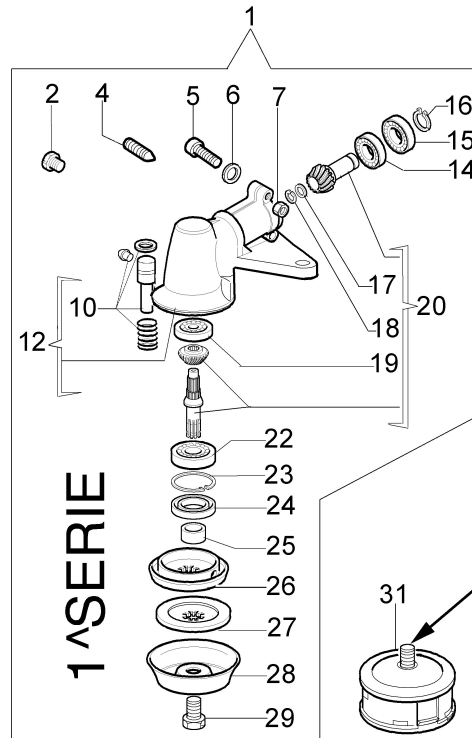

## Illustration Carburetor WYK-104, WYK-143A

Ref.Nu	Qty	Part number	Description	Validity from	Validity till	Notes	Bulletin
1	1	61110098A	Carburetor kit WYK-143A				
2	1	2318703	Washer				
3	1	2318580	Screw				
4	1	2318813	Support				
5	1	2318568	Spring				
6	1	2318674	Repair kit				
7	1	2318571	Cover				
8	1	2318572	Primer pump				
9	4	2318585	Screw				
10	1	003300204	Fuel filter				
11	1	2318701	O-ring				
12	1	2318577	Adjuster nut				
13	1	2318570	Primer body				
14	1	2318189	Ring				
15	1	2318843	Valve				
16	1	2318842	Pump body				
17	1	2318592	Valve				
18	1	2318623	Jet				
19	1	2318569	Screw				
20	1	003300201	Spindle				
21	1	2318968BR	Carburetor WYK-143B				
22	1	2318969	Primer body				
23	1	2318674	Repair kit				
24	1	2318674	Repair kit				

## Illustration Accessories

Ref.Nu	Qty	Part number	Description	Validity from	Validity till	Notes	Bulletin
1	2	3960040R	Screw				
2	1	4174275R	Blade				
3	1	61380126	Skirt w/blade				
4	4	3802004DR	Screw				
5	1	4174278R	Plate				
6	1	61380125	Guard kit				
7	1	4199008B	Insert (male)				
8	1	63030007	Spring				
9	1	63032003BR	Nylon spool Ø3,5				
10	2	4199005AR	Bushing				
11	1	63032003BR	Nylon spool Ø3,5				
12	1	63039001B	Tap'n go head with 2 nylon lines Ø3,5				
13	1	4174113A	Plate				
14	1	4174117A	Grip-end				
15	1	4174157	Tape (red)				
16	1	4174111A	Key				
17	1	4098812A	Spring				
18	1	4174163	Harness				
19	1	4095665BR	3-tooth blade				
20	1	63070003AR	Harness				
21	1	63070025	Buckle set				
22	1	4191240	Tool kit				
23	1	61110051	Labels kit				
24	1	61112061A	Complete nylon head Ø 3,5				
25	1	61110076	Insert (female)				
26	1	4174280R	Disc guard				
27	1	4174279R	Disc guard				
28	4	3802004DR	Screw				
29	1	63070036	Hooking spring				
30	1	63030002R	Cover				
31	1	63030004R	Knob				
32	1	63030002R	Cover				
33	1	63030007	Spring				
34	1	63070039R	Hook				