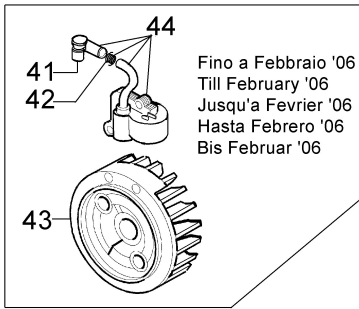

Illustration Starter Assy and clutch

Illustration Starter assy and clutch

Ref.Nu	Qty	Part number	Description	Validity from	Validity till	Notes	Bulletin
1	1	3912012R	Nut				
2	4	4175089A	Screw				
4	2	3818011AR	Washer				
5	1	4191018BR	Starter pulley				
6	1	3960111	Screw				
7	1	3918006	Washer				
8	1	004000132R	Spring				
9	1	4098073R	Starter rope				
10	1	4191020A	Starter handle				
11	1	006000829	Washer				
12	1	61042001DR	Starter assy				
13	1	3933038	Nut				
14	2	4191016R	Pawl				
15	2	4191017A	Spring				
16	2	3064010R	Washer				
17	2	3024007R	Ring				
18	1	4191143R	Clutch driver				
19	1	3916010R	Washer				
20	1	61110292R	Flywheel				
21	2	4191027FR	Pin				
22	2	3819006R	Washer				
23	2	3916005R	Washer				
28	1	61250282AR	Cable	SN 1791407249			BT3-115-01/12
28	1	61110105	Cable		SN 1791407248		BT3-115-01/12
29	1	4098064R	Spark plug cap				
30	1	61110153AR	Ignition coil				
31	2	3801013R	Screw				
32	4	3801082	Screw				
33	1	4191030R	Clutch drum				
34	1	3023008R	Plug				
35	1	3901008R	Screw				
36	1	3035042R	Bearing				
37	1	3025022R	Ring				
38	1	61042060FR	Starter case				BT3-072-02/07,
39	1	3801027R	Screw				
40	1	3914006R	Nut				
41	1	094100014	Spark plug cap				
42	1	094600169AR	Spring				
43	1	61120077R	Flywheel				
44	1	4196142R	Ignition coil				
45	1	4191028R	Spring				
46	1	4191153BR	Clutch