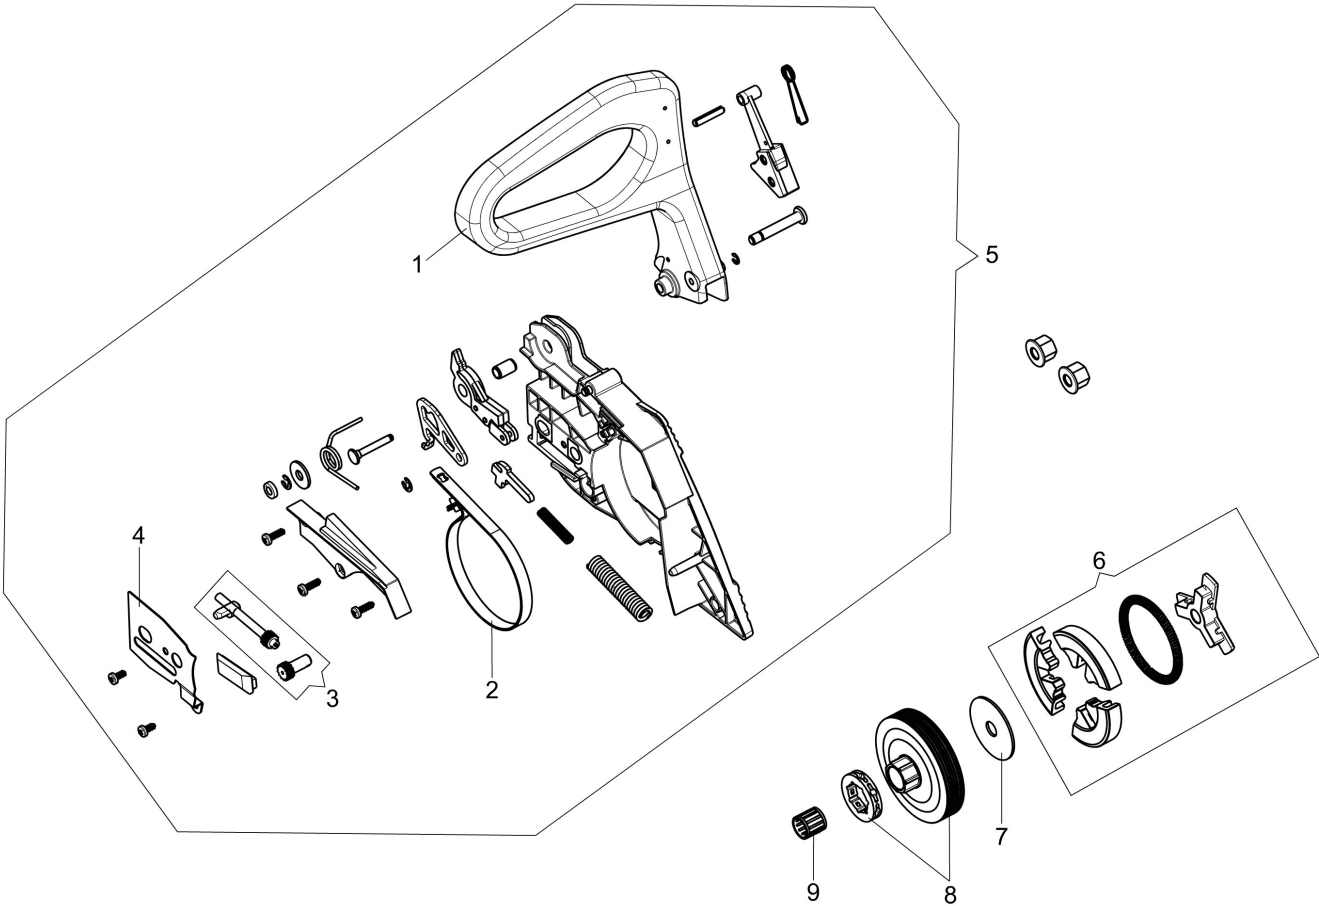

Illustration Tank and air filter

Illustration Tank and air filter

Ref.Nu	Qty	Part number	Description	Validity from	Validity till	Notes	Bulletin
1	1	50310041AR	Cover				
2	9	3801083R	Screw				
3	1	50310261	Air filter cover				
4	1	50310170R	Deflector				
5	3	3960167R	Screw				
6	1	50310157R	Air filter				
7	1	50310155R	Gasket				
8	2	3960164R	Screw				
9	2	3960165R	Screw				
10	1	50312007R	Handle				
11	1	50310089AR	Cover				
12	1	50310090AR	Lever				
13	1	50310088R	Throttle rod				
14	1	2318817R	Air purge				
15	1	50310203R	Tube				
16	1	50310202R	Tube				
17	1	50310093BR	Tank assy				
18	1	50310091R	Spring				
19	1	50310092AR	Throttle lever				
20	1	3022039R	Locking sleeve				
21	1	50310165AR	Tank cap				
22	1	50310143AR	Switch				
23	1	50310144R	Cable				
24	2	50310087R	Special screw				
25	2	50310139R	AV-mount				
26	1	094600450R	Fuel filter				
27	1	50310205R	Fuel line				
28	1	50310140R	AV-mount				
29	1	50310100R	Breather valve				
30	1	50310194R	Breather fuel pipe				
31	1	50310047R	Filter support				
32	1	50310048R	Air filter support				
33	1	50310042AR	Lever				
34	1	50310043R	Buffer				
35	1	2318648R	Carburetor WT-1213				
36	1	50310096R	Suction tube				
37	1	4098377R	Band				
38	1	50310050R	Ring				
39	1	50310051R	Flange				
40	1	50310052R	Gasket				
41	1	50310053R	Support				
42	1	50310008R	Manifold				
43	1	50310145R	Gasket				
44	1	50310037AR	Knob				
45	1	3801084R	Screw				
46	1	50310228R	Guard				

Illustration Chain cover - Clutch

Ref.Nu	Qty	Part number	Description	Validity from	Validity till	Notes	Bulletin
1	1	50310017AR	Guard				
2	1	50310027R	Brake band				
3	1	50310263	Chain tensioner screw kit				
4	1	50310011AR	Plate				
6	1	50310004R	Clutch				
7	1	50310073R	Washer				
8	1	50310005R	Clutch drum			.325	
8	1	50310193R	Clutch drum			3/8	
9	1	3037041R	Thrust bearing				