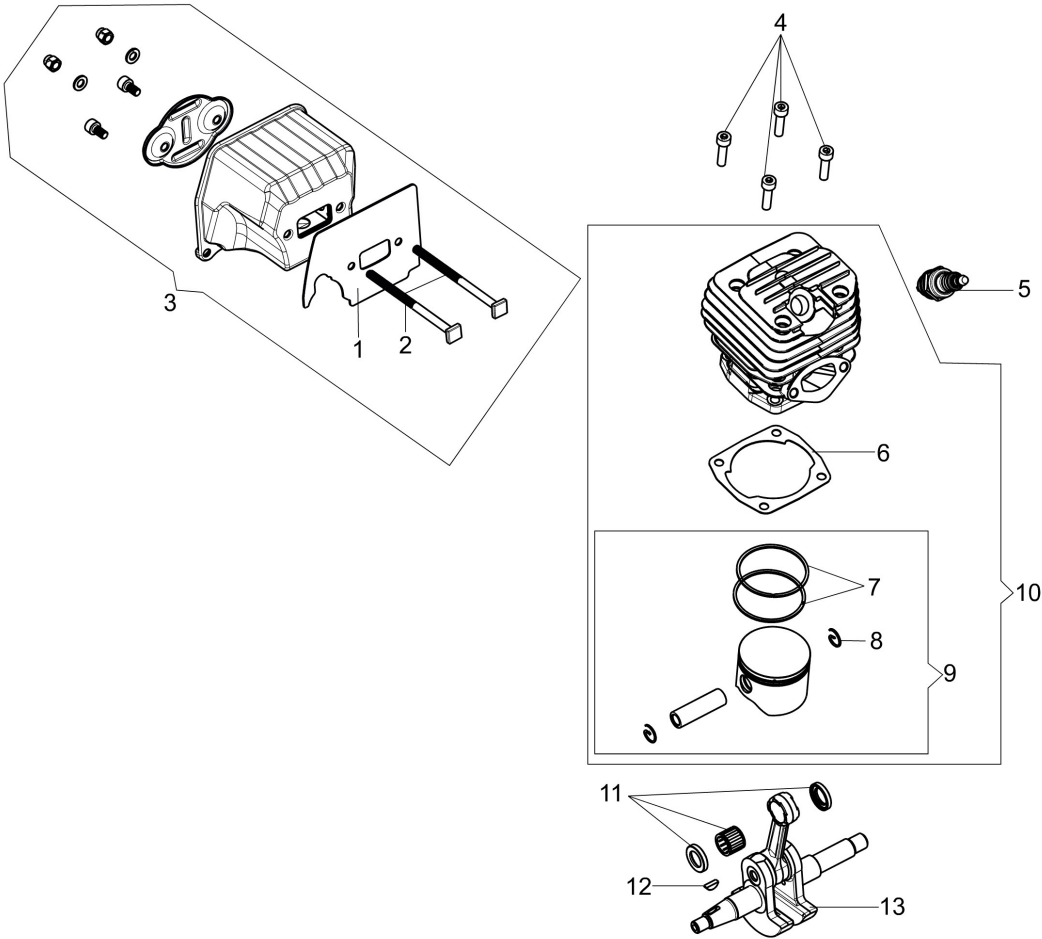

Illustration Engine

Ref.Nu	Qty	Part number	Description	Validity from	Validity till	Notes	Bulletin
1	1	50310176AR	Gasket				
2	2	50310060R	Screw				
3	1	50312021R	Muffler assy				
4	4	3801086R	Screw				
5	1	3055104R	Spark plug				
6	1	50310076R	Gasket				
7	2	50310163R	Piston ring Ø45				
8	2	50310115R	Ring				
9	1	50312025R	Piston assy				
10	1	50310258	Complete cylinder				
11	1	50310259	Set roller cage and washer				
12	1	50310118R	Key				
13	1	50310213R	Crankshaft