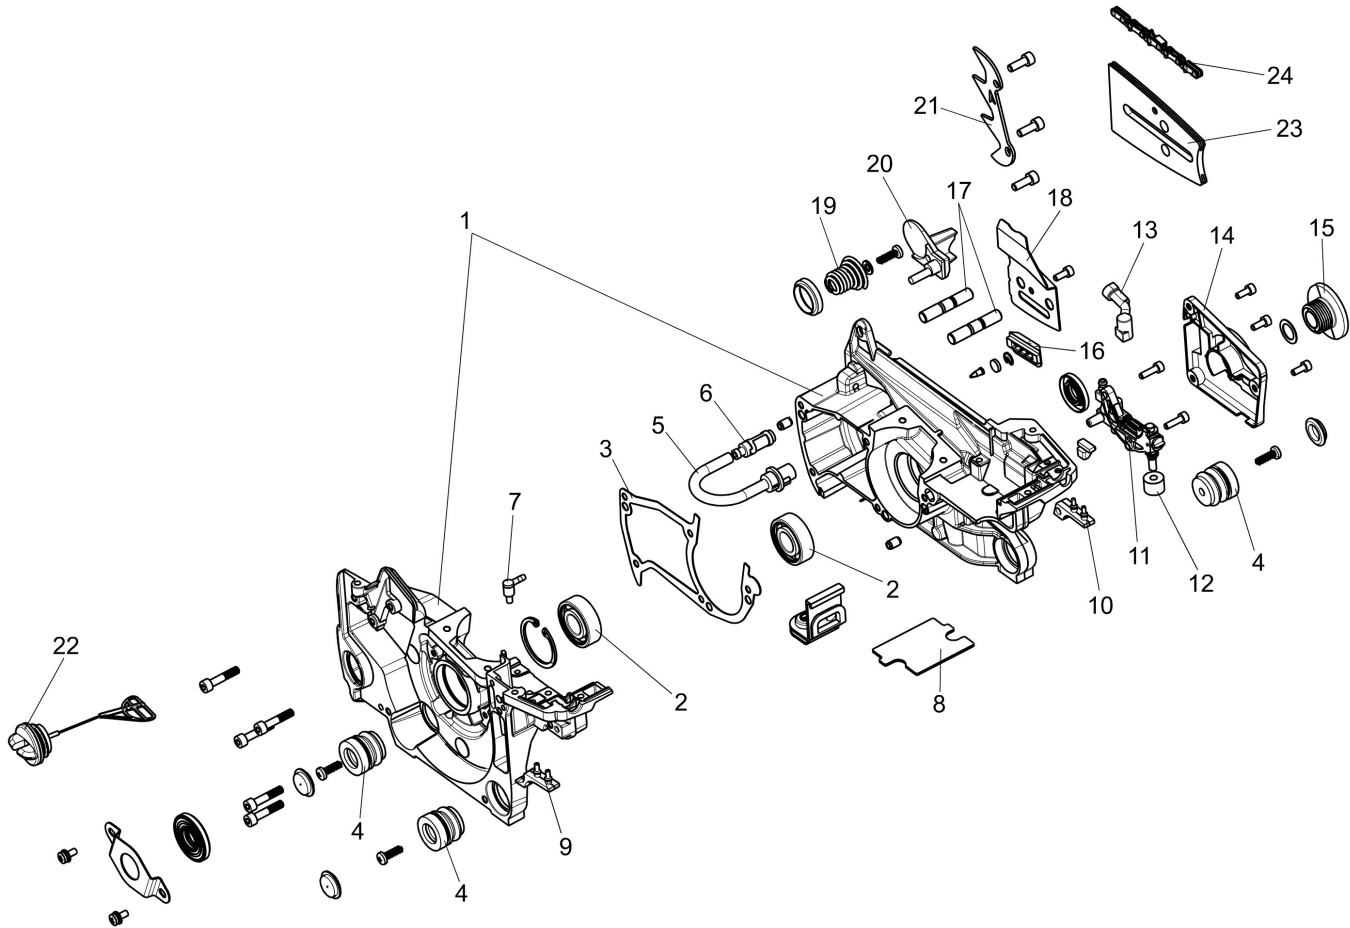

Illustration Chain cover - Clutch

Ref.Nu	Qty	Part number	Description	Validity from	Validity till	Notes	Bulletin
1	1	50310017AR	Guard				
2	1	50310027R	Brake band				
3	1	50310263	Chain tensioner screw kit				
4	1	50310011AR	Plate				
6	1	50310004R	Clutch				
7	1	50310073R	Washer				
8	1	50310005R	Clutch drum			.325	
8	1	50310193R	Clutch drum			3/8	
9	1	3037041R	Thrust bearing				

Illustration Crankcase

Ref.Nu	Qty	Part number	Description	Validity from	Validity till	Notes	Bulletin
1	1	50312001R	Crankcase assy				
2	2	3034035R	Bearing				
3	1	50310109R	Gasket				
4	4	50310084R	AV-mount				
5	1	50310078R	Suction tube				
6	1	50310079R	Oil filter				
7	1	50310101R	Fitting				
8	1	50310081R	Gasket				
9	1	50310104R	AV-mount				
10	1	50310103R	AV-mount				
11	1	50312002R	Oil pump				
12	1	50310080R	Sponge				
13	1	50310077R	Hose				
14	1	50310071R	Oil pump cover				
15	1	50310072R	Worm gear				
16	1	50310164R	Guard				
17	2	50310112R	Stud				
18	1	50310074R	Plate				
19	1	50310085R	Spring				
20	1	50310075R	Guard				
21	1	50310142R	Spike				
22	1	50310166AR	Oil cap				