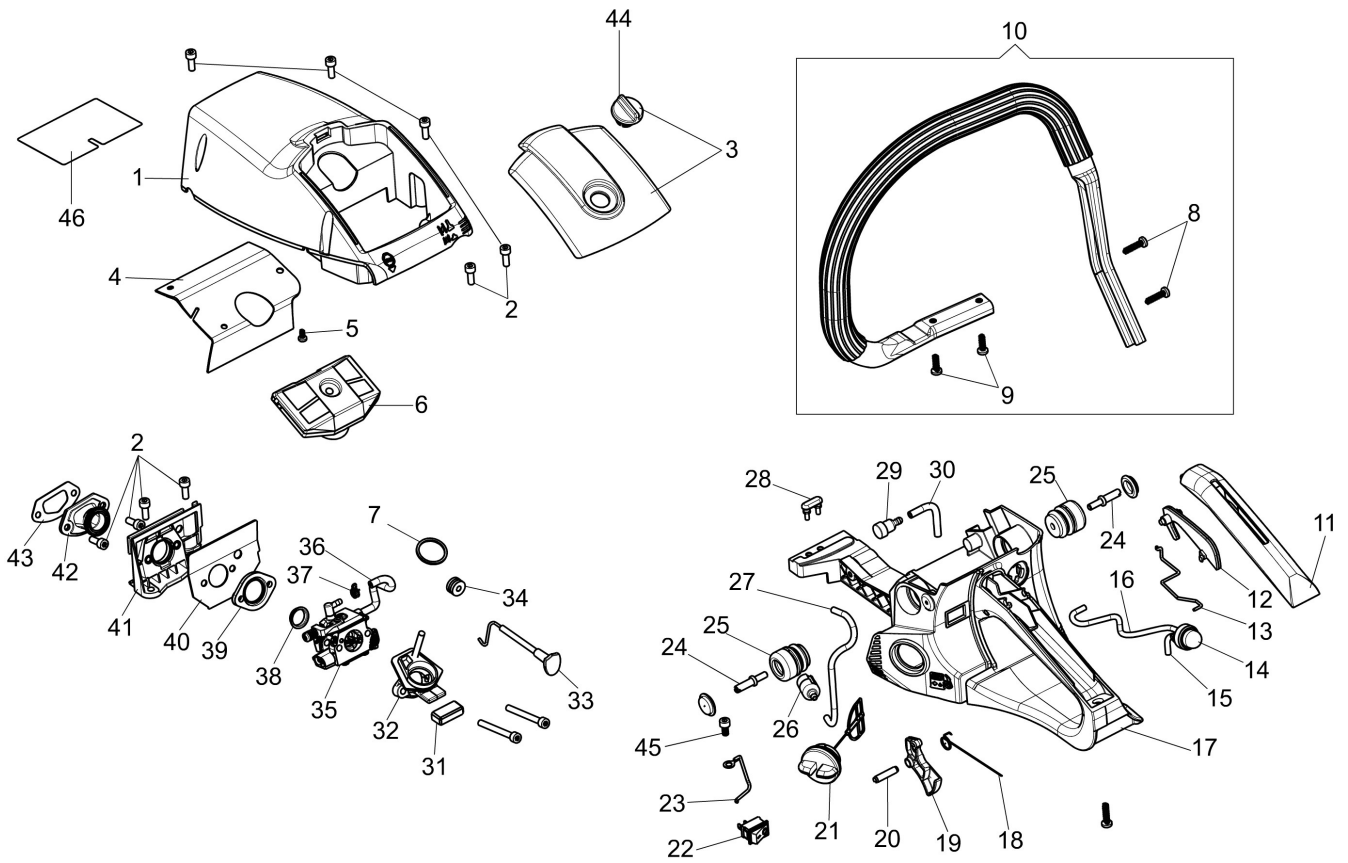

Illustration Tank and air filter

Illustration Tank and air filter

Ref.Nu	Qty	Part number	Description	Validity from	Validity till	Notes	Bulletin
1	1	50310041AR	Cover				
2	9	3801083R	Screw				
3	1	50310261	Air filter cover				
4	1	50310170R	Deflector				
5	3	3960167R	Screw				
6	1	50310157R	Air filter				
7	1	50310155R	Gasket				
8	2	3960164R	Screw				
9	2	3960165R	Screw				
10	1	50312007R	Handle				
11	1	50310089AR	Cover				
12	1	50310090AR	Lever				
13	1	50310088R	Throttle rod				
14	1	2318817R	Air purge				
15	1	50310203R	Tube				
16	1	50310202R	Tube				
17	1	50310093BR	Tank assy				
18	1	50310091R	Spring				
19	1	50310092AR	Throttle lever				
20	1	3022039R	Locking sleeve				
21	1	50310165AR	Tank cap				
22	1	50310143AR	Switch				
23	1	50310144R	Cable				
24	2	50310087R	Special screw				
25	2	50310139R	AV-mount				
26	1	094600450R	Fuel filter				
27	1	50310205R	Fuel line				
28	1	50310140R	AV-mount				
29	1	50310100R	Breather valve				
30	1	50310194R	Breather fuel pipe				
31	1	50310047R	Filter support				
32	1	50310048R	Air filter support				
33	1	50310042AR	Lever				
34	1	50310043R	Buffer				
35	1	2318648R	Carburetor WT-1213				
36	1	50310096R	Suction tube				
37	1	4098377R	Band				
38	1	50310050R	Ring				
39	1	50310051R	Flange				
40	1	50310052R	Gasket				
41	1	50310053R	Support				
42	1	50310008R	Manifold				
43	1	50310145R	Gasket				
44	1	50310037AR	Knob				
45	1	3801084R	Screw				
46	1	50310228R	Guard				

Illustration Chain cover - Clutch

Ref.Nu	Qty	Part number	Description	Validity from	Validity till	Notes	Bulletin
1	1	50310017AR	Guard				
2	1	50310027R	Brake band				
3	1	50310263	Chain tensioner screw kit				
4	1	50310011AR	Plate				
6	1	50310004R	Clutch				
7	1	50310073R	Washer				
8	1	50310005R	Clutch drum			.325	
8	1	50310193R	Clutch drum			3/8	
9	1	3037041R	Thrust bearing				