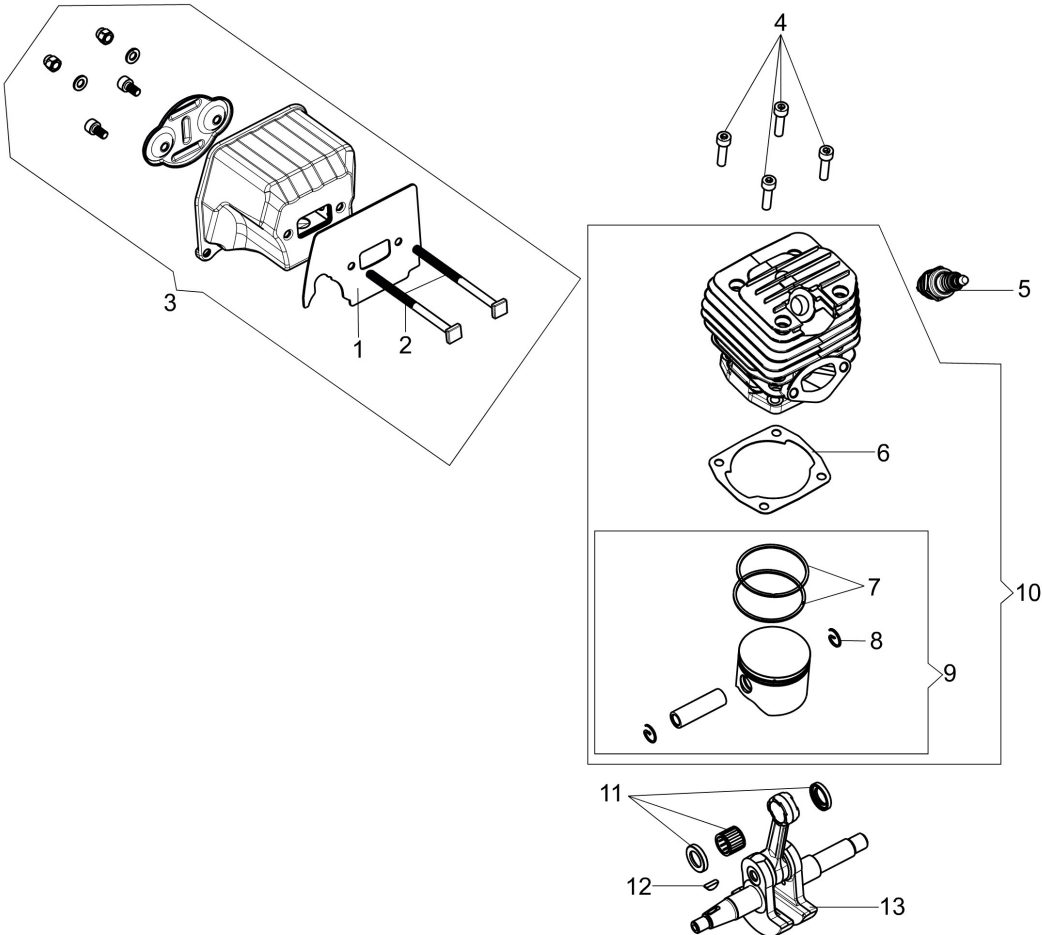

GSH 510 (Euro 2) Chainsaw

Documents

Engine

Starter assy

Tank and air filter

Chain cover - Clutch

Crankcase

Illustration Engine

Ref.Nu	Qty	Part number	Description	Validity from	Validity till	Notes	Bulletin
1	1	50310176AR	Gasket				
2	2	50310060R	Screw				
3	1	50312021R	Muffler assy				
4	4	3801086R	Screw				
5	1	3055104R	Spark plug				
6	1	50310076R	Gasket				
7	2	50310113R	Piston ring Ø45				
8	2	50310115R	Ring				
9	1	50312016R	Piston assy				
10	1	50310257	Complete cylinder				
11	1	50310259	Set roller cage and washer				
12	1	50310118R	Key				
13	1	50310152AR	Crankshaft				

Illustration Chain cover - Clutch

Ref.Nu	Qty	Part number	Description	Validity from	Validity till	Notes	Bulletin
1	1	50310017AR	Guard				
2	1	50310027R	Brake band				
3	1	50310263	Chain tensioner screw kit				
4	1	50310011AR	Plate				
6	1	50310004R	Clutch				
7	1	50310073R	Washer				
8	1	50310005R	Clutch drum			.325	
8	1	50310193R	Clutch drum			3/8	
9	1	3037041R	Thrust bearing				

Illustration Crankcase

Ref.Nu	Qty	Part number	Description	Validity from	Validity till	Notes	Bulletin
1	1	50312001R	Crankcase assy				
2	2	3034035R	Bearing				
3	1	50310109R	Gasket				
4	4	50310084R	AV-mount				
5	1	50310078R	Suction tube				
6	1	50310079R	Oil filter				
7	1	50310101R	Fitting				
8	1	50310081R	Gasket				
9	1	50310104R	AV-mount				
10	1	50310103R	AV-mount				
11	1	50312002R	Oil pump				
12	1	50310080R	Sponge				
13	1	50310077R	Hose				
14	1	50310071R	Oil pump cover				
15	1	50310072R	Worm gear				
16	1	50310164R	Guard				
17	2	50310112R	Stud				
18	1	50310074R	Plate				
19	1	50310085R	Spring				
20	1	50310075R	Guard				
21	1	50310142R	Spike				
22	1	50310166AR	Oil cap				