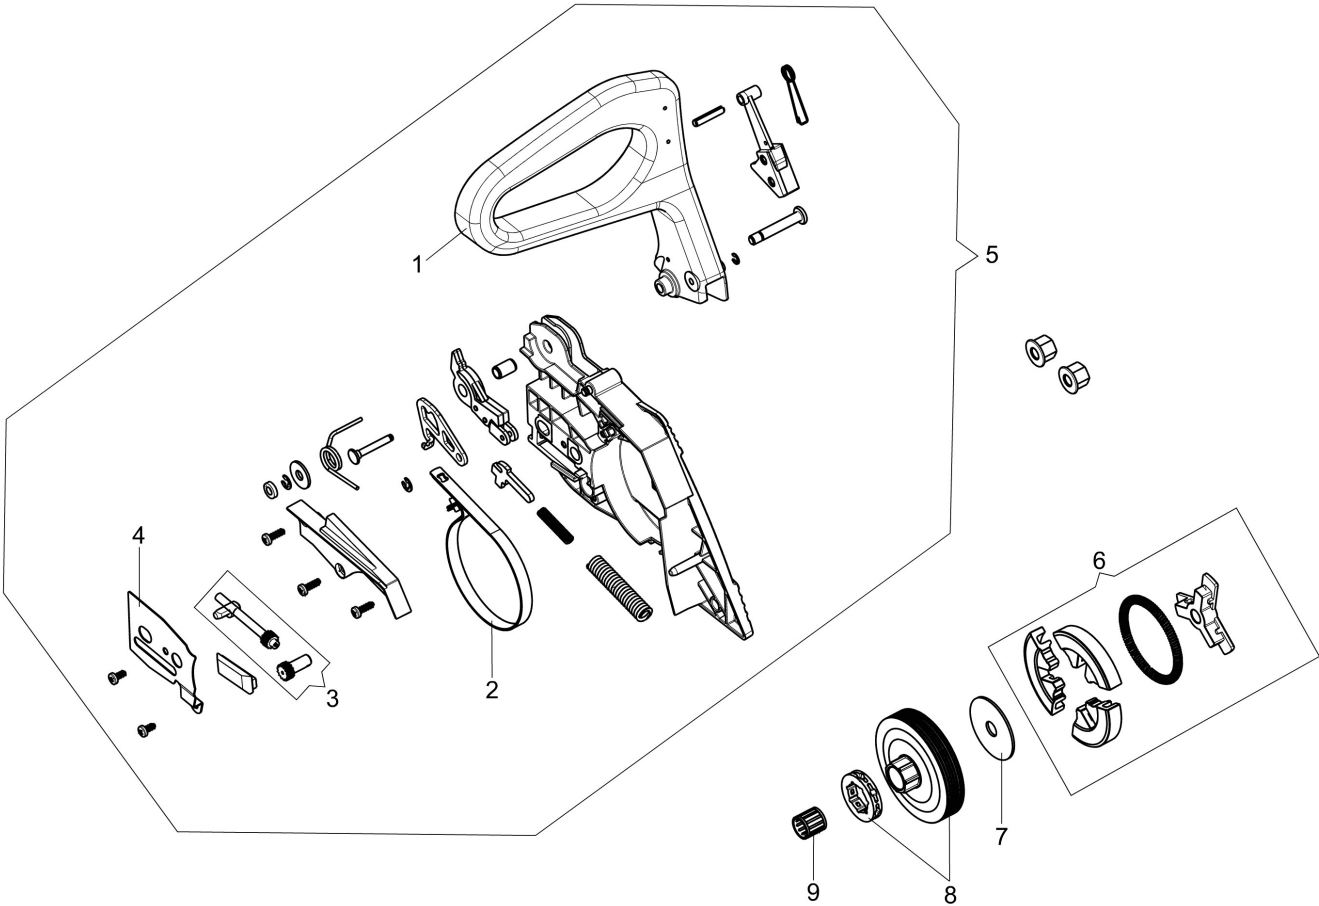

Illustration Tank and air filter

Ref.Nu	Qty	Part number	Description	Validity from	Validity till	Notes	Bulletin
1	1	50310041AR	Cover				
2	9	3801083R	Screw				
3	1	50310261	Air filter cover				
4	1	50310170R	Deflector				
5	3	3960167R	Screw				
6	1	50310157R	Air filter				
7	1	50310155R	Gasket				
8	2	3960164R	Screw				
9	2	3960165R	Screw				
10	1	50312007R	Handle				
11	1	50310089AR	Cover				
12	1	50310090AR	Lever				
13	1	50310088R	Throttle rod				
14	1	2318817R	Air purge				
15	1	50310203R	Tube				
16	1	50310202R	Tube				
17	1	50310093BR	Tank assy				
18	1	50310091R	Spring				
19	1	50310092AR	Throttle lever				
20	1	3022039R	Locking sleeve				
21	1	50310165AR	Tank cap				
22	1	50310143AR	Switch				
23	1	50310144R	Cable				
24	2	50310087R	Special screw				
25	2	50310139R	AV-mount				
26	1	094600450R	Fuel filter				
27	1	50310205R	Fuel line				
28	1	50310140R	AV-mount				
29	1	50310100R	Breather valve				
30	1	50310194R	Breather fuel pipe				
31	1	50310047R	Filter support				
32	1	50310048R	Air filter support				
33	1	50310042AR	Lever				
34	1	50310043R	Buffer				
35	1	2318648R	Carburetor WT-1213				
36	1	50310096R	Suction tube				
37	1	4098377R	Band				
38	1	50310050R	Ring				
39	1	50310051R	Flange				
40	1	50310052R	Gasket				
41	1	50310053R	Support				
42	1	50310008R	Manifold				
43	1	50310145R	Gasket				
44	1	50310037AR	Knob				
45	1	3801084R	Screw				

Illustration Chain cover - Clutch

Ref.Nu	Qty	Part number	Description	Validity from	Validity till	Notes	Bulletin
1	1	50310017AR	Guard				
2	1	50310027R	Brake band				
3	1	50310263	Chain tensioner screw kit				
4	1	50310011AR	Plate				
6	1	50310004R	Clutch				
7	1	50310073R	Washer				
8	1	50310005R	Clutch drum			.325	
8	1	50310193R	Clutch drum			3/8	
9	1	3037041R	Thrust bearing				