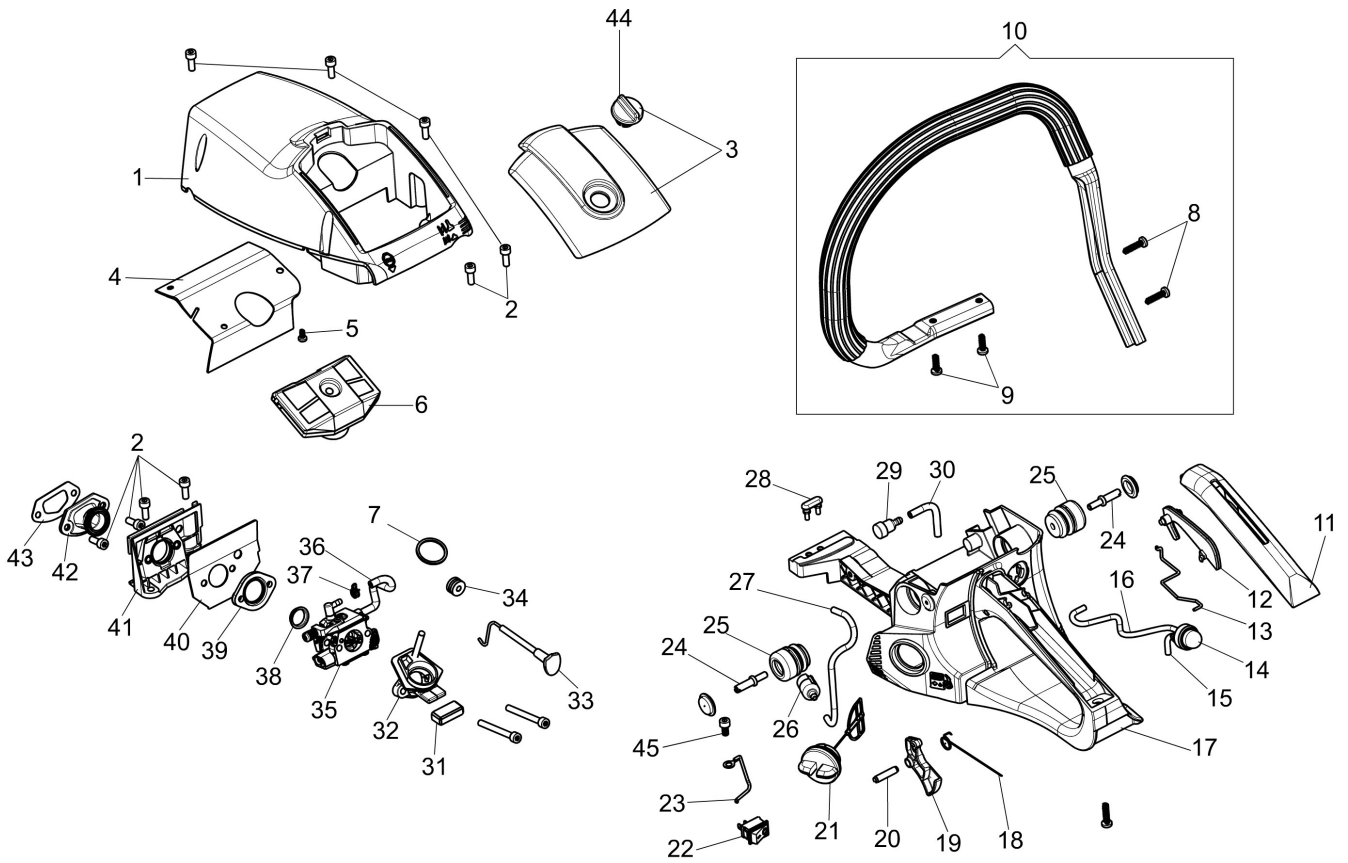

Ref.Nu	Qty	Part number	Description	Validity from	Validity till	Notes	Bulletin
1	1	50310176AR	Gasket				
2	2	50310060R	Screw				
3	1	50312021R	Muffler assy				
4	4	3801086R	Screw				
5	1	3055104R	Spark plug				
6	1	50310076R	Gasket				
7	2	50310113R	Piston ring Ø45				
8	2	50310115R	Ring				
9	1	50312016R	Piston assy				
10	1	50310257	Complete cylinder				
11	1	50310259	Set roller cage and washer				
12	1	50310118R	Key				
13	1	50310152AR	Crankshaft				

Illustration Starter assy

Ref.Nu	Qty	Part number	Description	Validity from	Validity till	Notes	Bulletin
1	1	50310260	Kit spring				
2	1	3960162R	Screw				
3	1	50310033R	Washer				
4	1	50310030R	Starter pulley				
5	1	50312004R	Starter assy				
6	1	2501011AR	Ignition coil				
7		3801086R	Screw				
8	1	50310063R	Wire				
9	1	50310009R	Flywheel				
10	1	3916009R	Washer				
11	1	3833080R	Washer				
12	1	004000142R	Nut				

Illustration Chain cover - Clutch

Ref.Nu	Qty	Part number	Description	Validity from	Validity till	Notes	Bulletin
1	1	50310017AR	Guard				
2	1	50310027R	Brake band				
3	1	50310263	Chain tensioner screw kit				
4	1	50310011AR	Plate				
6	1	50310004R	Clutch				
7	1	50310073R	Washer				
8	1	50310005R	Clutch drum			.325	
8	1	50310193R	Clutch drum			3/8	
9	1	3037041R	Thrust bearing				