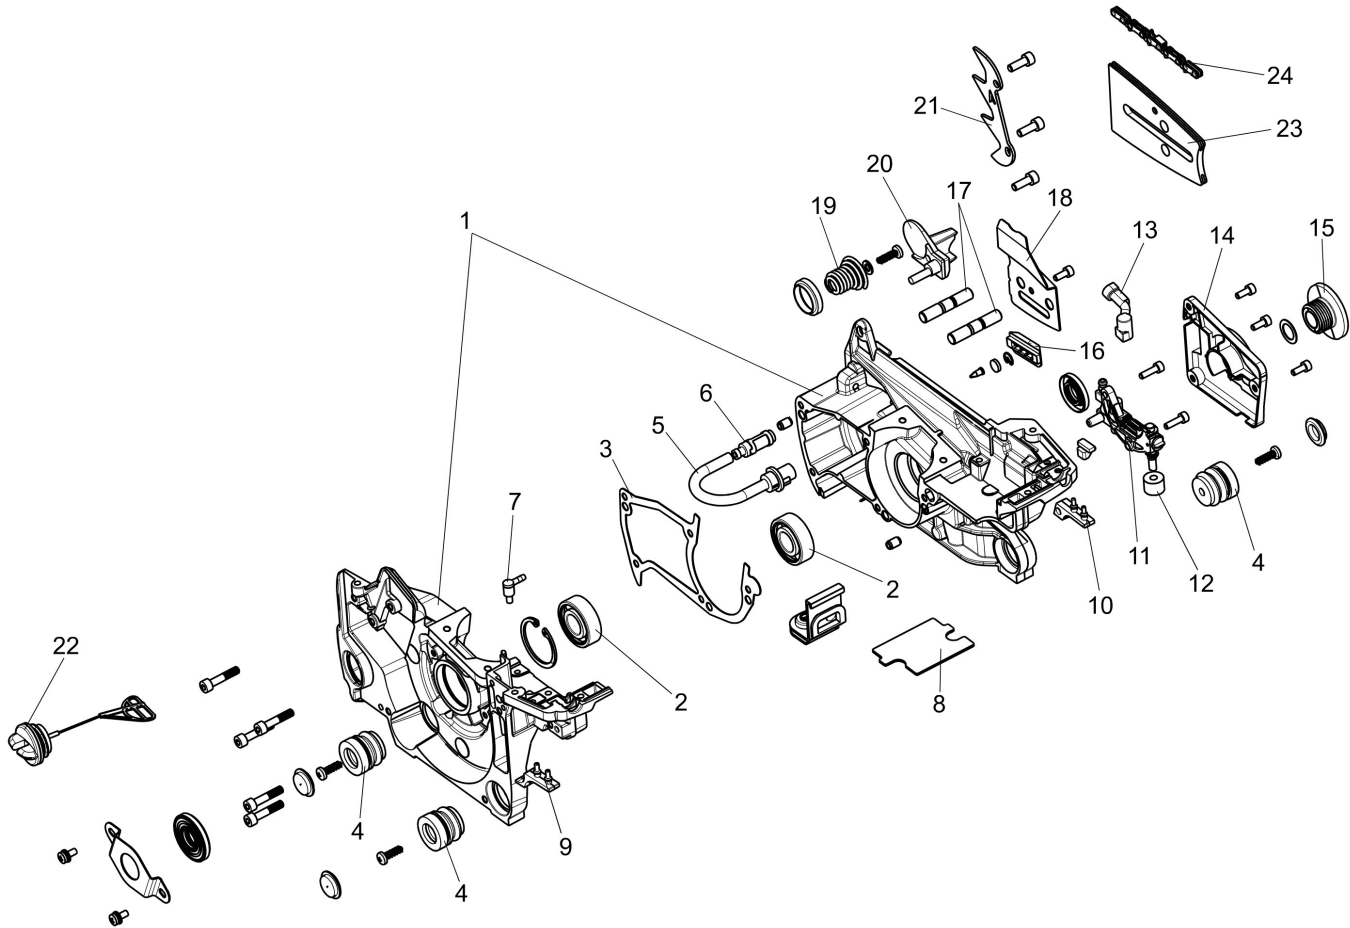

Ref.Nu	Qty	Part number	Description	Validity from	Validity till	Notes	Bulletin
1	1	50310176AR	Gasket				
2	2	50310060R	Screw				
3	1	50312021R	Muffler assy				
4	4	3801086R	Screw				
5	1	3055104R	Spark plug				
6	1	50310076R	Gasket				
7	2	50310113R	Piston ring Ø45				
8	2	50310115R	Ring				
9	1	50312016R	Piston assy				
10	1	50310257	Complete cylinder				
11	1	50310259	Set roller cage and washer				
12	1	50310118R	Key				
13	1	50310152AR	Crankshaft				

Illustration Chain cover - Clutch

Ref.Nu	Qty	Part number	Description	Validity from	Validity till	Notes	Bulletin
1	1	50310017AR	Guard				
2	1	50310027R	Brake band				
3	1	50310263	Chain tensioner screw kit				
4	1	50310011AR	Plate				
6	1	50310004R	Clutch				
7	1	50310073R	Washer				
8	1	50310005R	Clutch drum			.325	
8	1	50310193R	Clutch drum			3/8	
9	1	3037041R	Thrust bearing				

Illustration Crankcase

Ref.Nu	Qty	Part number	Description	Validity from	Validity till	Notes	Bulletin
1	1	50312001R	Crankcase assy				
2	2	3034035R	Bearing				
3	1	50310109R	Gasket				
4	4	50310084R	AV-mount				
5	1	50310078R	Suction tube				
6	1	50310079R	Oil filter				
7	1	50310101R	Fitting				
8	1	50310081R	Gasket				
9	1	50310104R	AV-mount				
10	1	50310103R	AV-mount				
11	1	50312002R	Oil pump				
12	1	50310080R	Sponge				
13	1	50310077R	Hose				
14	1	50310071R	Oil pump cover				
15	1	50310072R	Worm gear				
16	1	50310164R	Guard				
17	2	50310112R	Stud				
18	1	50310074R	Plate				
19	1	50310085R	Spring				
20	1	50310075R	Guard				
21	1	50310142R	Spike				
22	1	50310166AR	Oil cap				