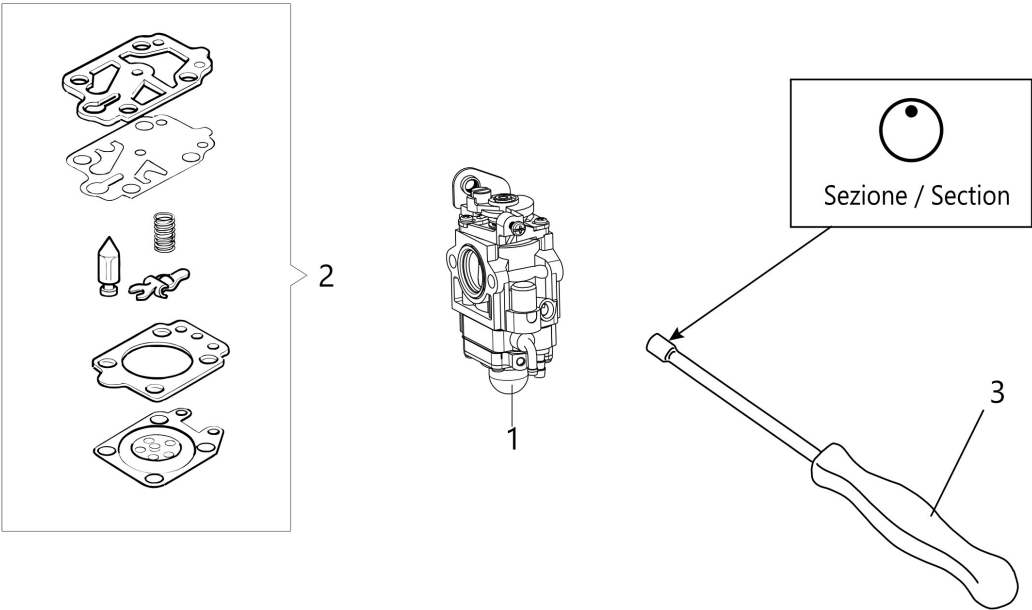

Illustration Starter Assy and Clutch

Illustration Starter assy and clutch

Ref.Nu	Qty	Part number	Description	Validity from	Validity till	Notes	Bulletin
2	1	61450193AR	Clutch driver				
4	1	61450044AR	Starter spring				
5	6	3916005R	Washer				
6	10	3801013R	Screw				
7	1	61452083BR	Flange				
8	6	3819006R	Washer				
9	2	61450070R	Pin				
10	2	61450072R	Washer				
11	1	61450277R	Clutch				
12	2	61450071R	Washer				
13	1	50010148R	Nut				
14	1	3833080R	Washer				
15	1	61450310R	Flywheel				
16	1	BF000030R	Cable				
19	1	61460066	Easy-on starter assembly				
20	1	61450024R	Starter pulley				
21	1	61450496R	Spring				
22	1	61450025R	Sprocket				
23	1	3801009R	Screw				
24	1	61450085	Set cover				
25	1	2501030AR	Ignition coil				
26	1	61510107	Labels kit				

Illustration Tank and air filter

Illustration Tank and air filter

Ref.Nu	Qty	Part number	Description	Validity from	Validity till	Notes	Bulletin
1	2	61330040AR	Screw				
2	1	61510112	Air filter cover				
4	2	3801012R	Screw				
5	4	3916005R	Washer				
6	1	61510109	Air filter support				
7	1	3918010R	Washer				
8	1	3801011R	Screw				
9	1	61450508R	Carburetor				
10	1	61450054AR	Gasket				
11	2	3801015R	Screw				
12	1	61510079R	Tank shield				
13	1	61450053AR	Insulator				
14	1	61450052AR	Gasket				
15	1	094600450R	Fuel filter				
16	1	BF000024R	Tank cap				
17	1	61510110R	Tank assy				
18	2	3801013R	Screw				
19	1	61450443	Gasket set				
25	1	61120018R	Air filter				
29	1	61510130R	Air filter support				
30	1	BF000031R	Kit tubes				