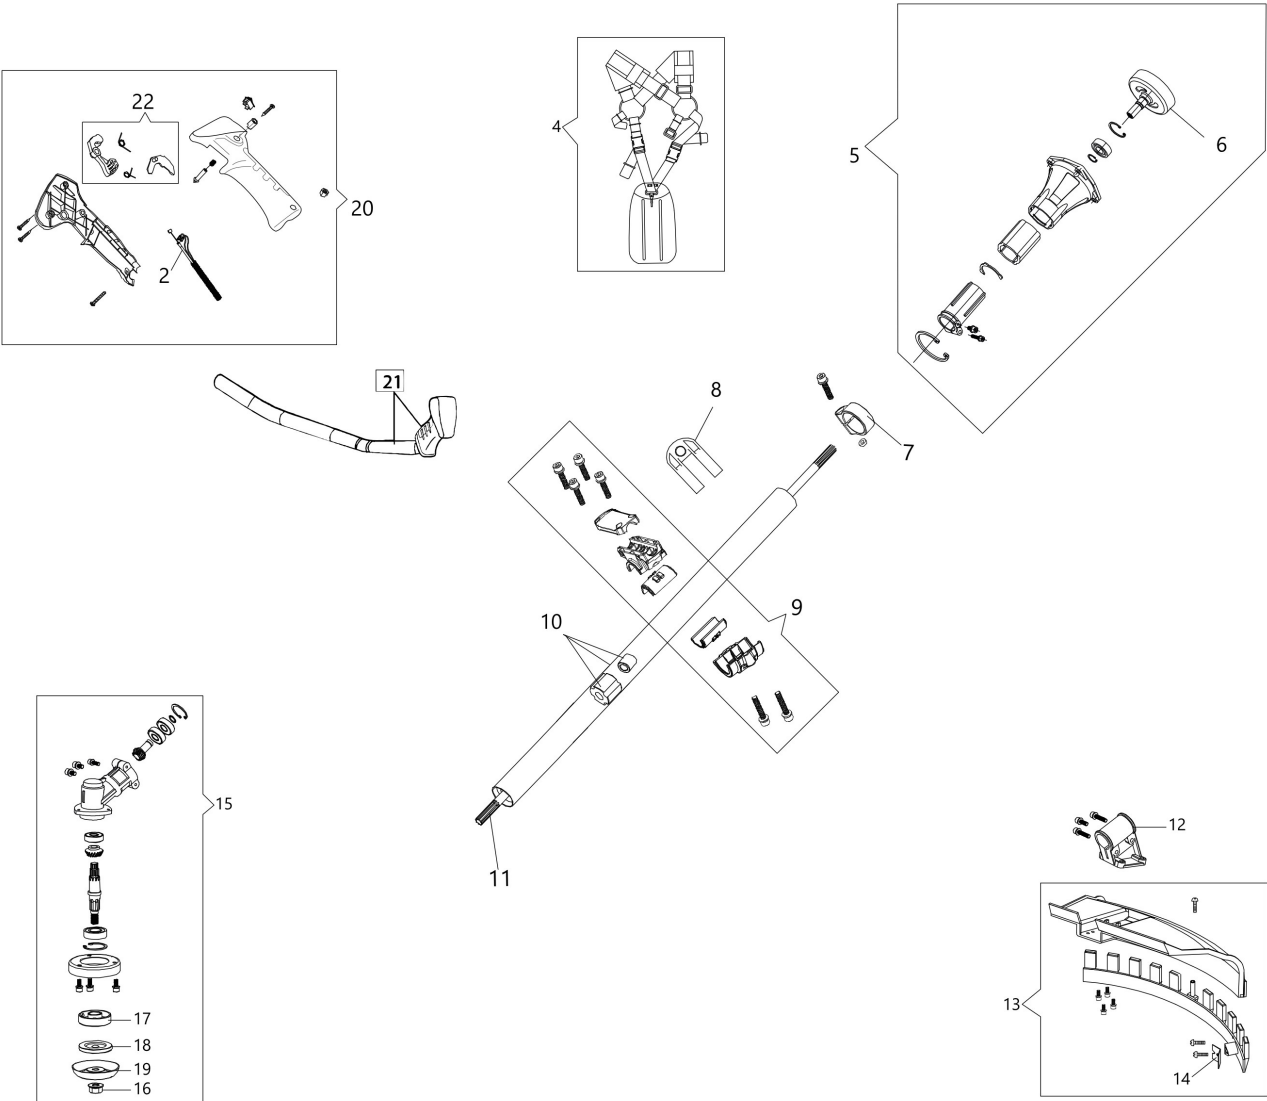

BCH 50 T Brushcutter

Documents

Engine

Transmission

Starter assy and clutch

Tank and air filter

Carburetor

Head

Illustration Engine

Ref.Nu	Qty	Part number	Description	Validity from	Validity till	Notes	Bulletin
1	3	3960121R	Screw				
2	1	61510106	Engine cover				
3	1	3055104R	Spark plug				
4	4	3860095R	Screw				
5	1	61450206R	Muffler assy				
6	1	61450242AR	Gasket				
7	2	3801065R	Screw				
8	2	3916006R	Washer				
9	1	3801011R	Screw				
10	1	61450367R	Muffler cover				
11	1	61510103	Complete cylinder				
12	2	50080013R	Piston ring				
13	2	61450013R	Ring				
14	1	61510009R	Piston assy				
15	1	61450127AR	Gasket				
16	4	3860096R	Screw				
17	1	61452001BR	Crankcase assy				
18	1	3050056R	Oil seal				
19	2	3035065R	Bearing				
20	1	61450001BR	Crankshaft				
21	1	3028020R	Key				
22	1	50110044R	Bearing				
23	1	3050057R	Oil seal				
24	1	61450443	Gasket set				
26	2	3801009R	Screw				
25	2	3916005R	Washer				
27	1	61510104R	Short block				
28	1	61510080R	Carter				
29	1	3960167R	Screw				
30	1	61510055AR	Deflector				

Illustration Transmission

Ref.Nu	Qty	Part number	Description	Validity from	Validity till	Notes	Bulletin
2	1	BF000145R	Throttle cable				
4	1	63070003AR	Harness				
5	1	BF000124R	Starter case				
6	1	BF000011R	Clutch drum				
7	1	BF000117R	Band				
8	1	BF000118R	Support				
9	1	BF000125R	Complete clamp				
10	1	BF000130R	Tube Ø32				
11	1	BF000126R	Drive shaft				
12	1	BF000127R	Bracket				
13	1	BF000029R	Guard kit				
14	1	BF000009R	Blade				
15	1	BF000128R	Bevel gear				
16	1	BF000007R	Nut				
17	1	BF000037R	Hub				
18	1	BF000038R	Flange				
19	1	BF000129R	Guard				
20	1	BF000059R	Complete handle				
21	1	BF000058R	Handle and knob				
22	1	BF000149R	Throttle lever assy				