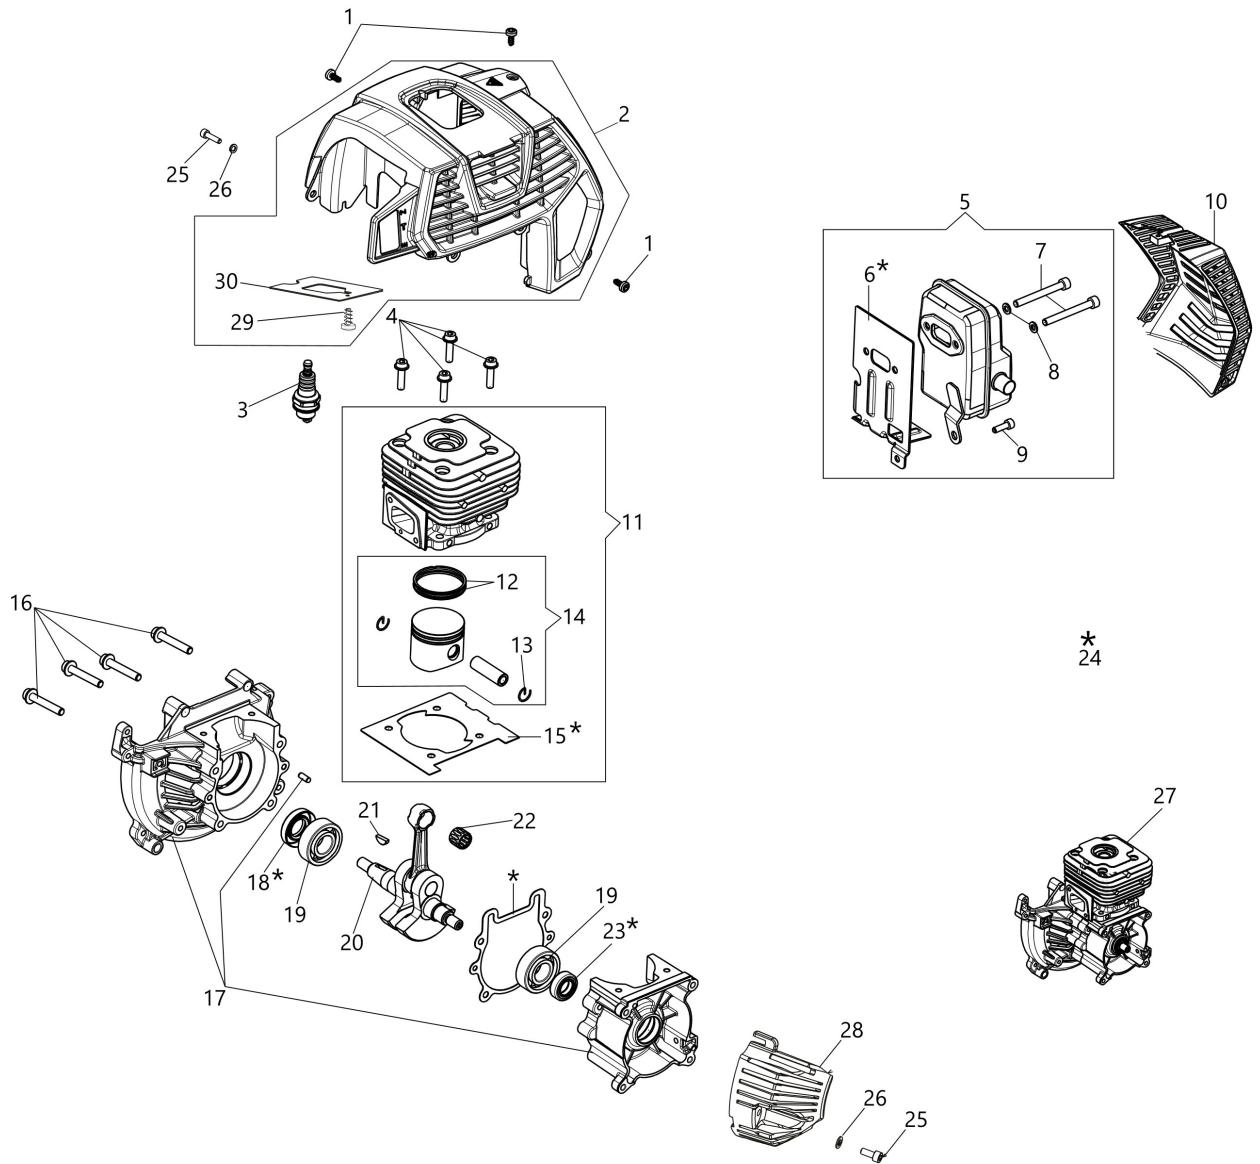

BCH 50 T Brushcutter

Documents

Engine

Transmission

Starter assy and clutch

Tank and air filter

Carburetor

Head

Illustration Engine

Ref.Nu	Qty	Part number	Description	Validity from	Validity till	Notes	Bulletin
1	3	3960121R	Screw				
2	1	61510106	Engine cover				
3	1	3055104R	Spark plug				
4	4	3860095R	Screw				
5	1	61450206R	Muffler assy				
6	1	61450242AR	Gasket				
7	2	3801065R	Screw				
8	2	3916006R	Washer				
9	1	3801011R	Screw				
10	1	61450367R	Muffler cover				
11	1	61510103	Complete cylinder				
12	2	50080013R	Piston ring				
13	2	61450013R	Ring				
14	1	61510009R	Piston assy				
15	1	61450127AR	Gasket				
16	4	3860096R	Screw				
17	1	61452001BR	Crankcase assy				
18	1	3050056R	Oil seal				
19	2	3035065R	Bearing				
20	1	61450001BR	Crankshaft				
21	1	3028020R	Key				
22	1	50110044R	Bearing				
23	1	3050057R	Oil seal				
24	1	61450443	Gasket set				
26	2	3801009R	Screw				
25	2	3916005R	Washer				
27	1	61510104R	Short block				
28	1	61510080R	Carter				
29	1	3960167R	Screw				
30	1	61510055AR	Deflector				

Illustration Transmission

Ref.Nu	Qty	Part number	Description	Validity from	Validity till	Notes	Bulletin
2	1	BF000145R	Throttle cable				
4	1	63070003AR	Harness				
5	1	BF000124R	Starter case				
6	1	BF000011R	Clutch drum				
7	1	BF000117R	Band				
8	1	BF000118R	Support				
9	1	BF000125R	Complete clamp				
10	1	BF000130R	Tube Ø32				
11	1	BF000126R	Drive shaft				
12	1	BF000127R	Bracket				
13	1	BF000029R	Guard kit				
14	1	BF000009R	Blade				
15	1	BF000128R	Bevel gear				
16	1	BF000007R	Nut				
17	1	BF000037R	Hub				
18	1	BF000038R	Flange				
19	1	BF000129R	Guard				
20	1	BF000059R	Complete handle				
21	1	BF000058R	Handle and knob				
22	1	BF000149R	Throttle lever assy				