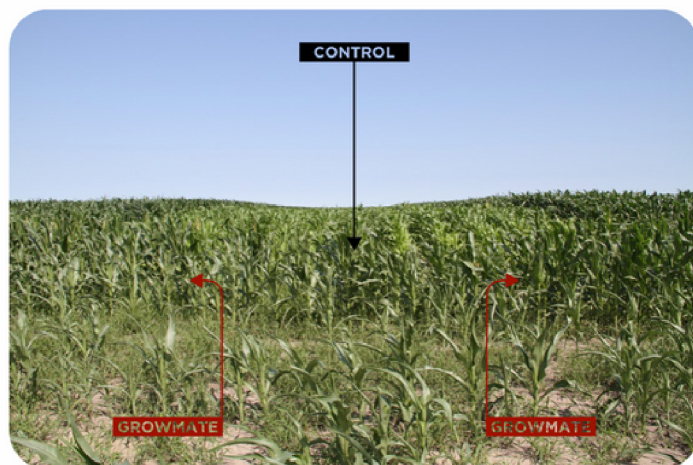

GrowMate Soil, Application Rate:

a) 1 gallon per acre: