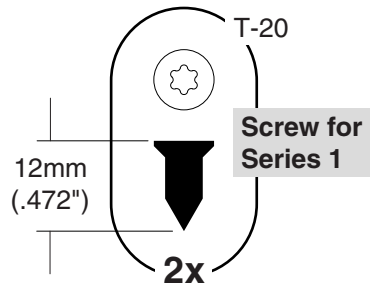

(Series 1 shown)

OR