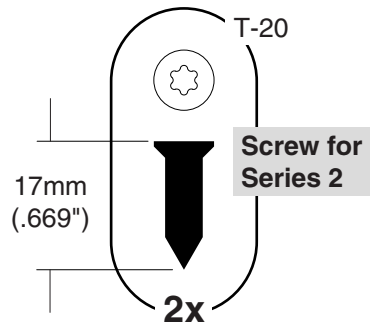

(Series 1 shown)

OR