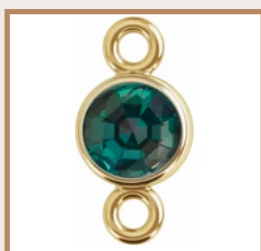

3MM ROUND LINK
28549:1132:P
AMETHYST, CITRINE,
GARNET, PERIDOT: $110
RUBY, SAPPHIRE: $240