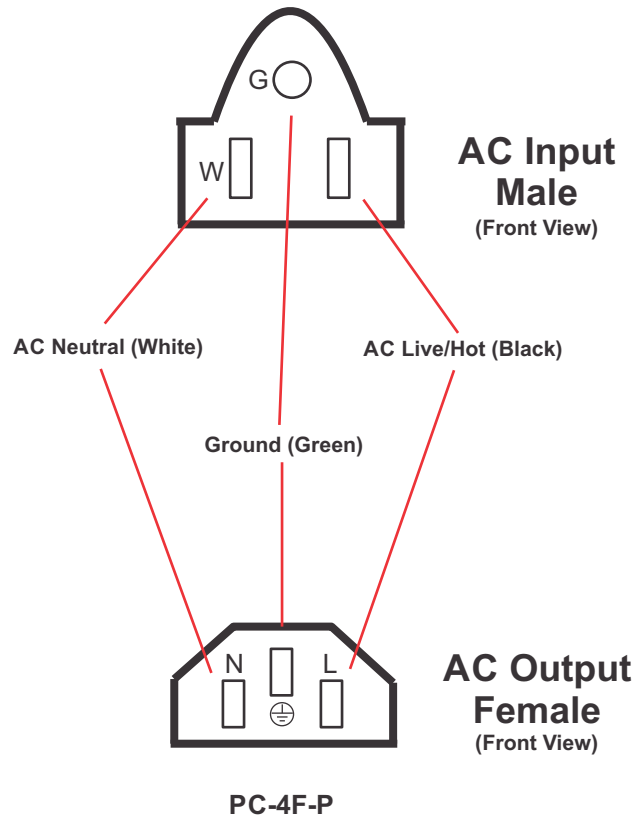

### Physical Layout:

AC Output

AC Input

PC-4F-W

### Product Specs:

- 4ft Universal Power Cord
- Heavy Duty 18AWG cable
- 3-prong, grounded male plug (NEMA 5-15P)
- 3-pin shroud female power connector
- UL Listed - Cord & Plugs

### Ordering Options:

- **PC-4F-W**  
NEMA 5-15P grounded male plug to bare wire
- **PC-4F-P**  
NEMA 5-15P grounded male plug to 3-pin female power connector

\* We strongly recommend you hire a licensed electrician for any electrical connection and or installation.