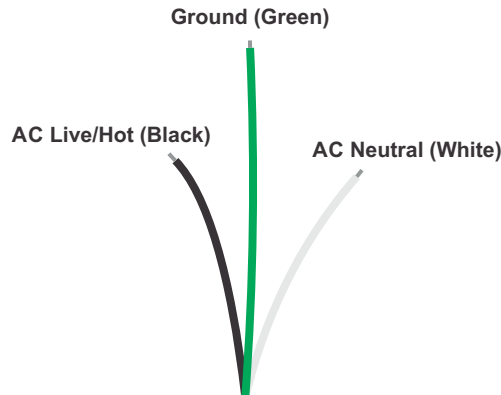

### Physical Layout:

AC Output

AC Input

PC-4F-W

### Product Specs:

- 4ft Universal Power Cord
- Heavy Duty 18AWG cable
- 3-prong, grounded male plug (NEMA 5-15P)
- 3-pin shroud female power connector
- UL Listed - Cord & Plugs