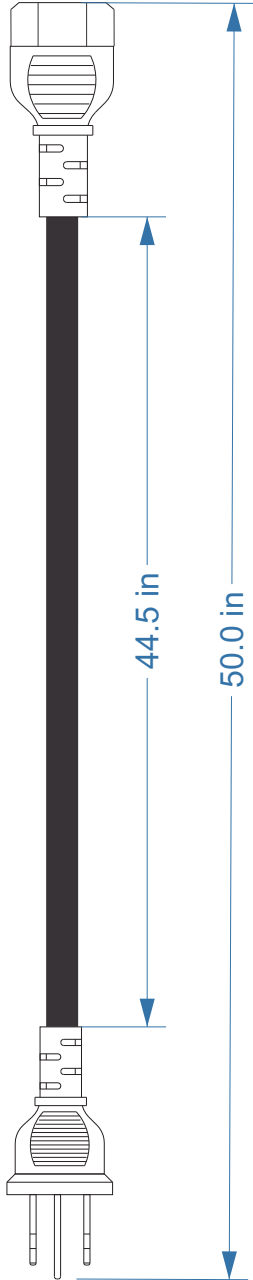

### Physical Layout:

AC Output

AC Input

PC-4F-W

### Product Specs:

- 4ft Universal Power Cord
- Heavy Duty 18AWG cable
- 3-prong, grounded male plug (NEMA 5-15P)
- 3-pin shroud female power connector
- UL Listed - Cord & Plugs

### Ordering Options:

- **PC-4F-W**  
NEMA 5-15P grounded male plug to bare wire
- **PC-4F-P**  
NEMA 5-15P grounded male plug to 3-pin female power connector

\* We strongly recommend you hire a licensed electrician for any electrical connection and or installation.